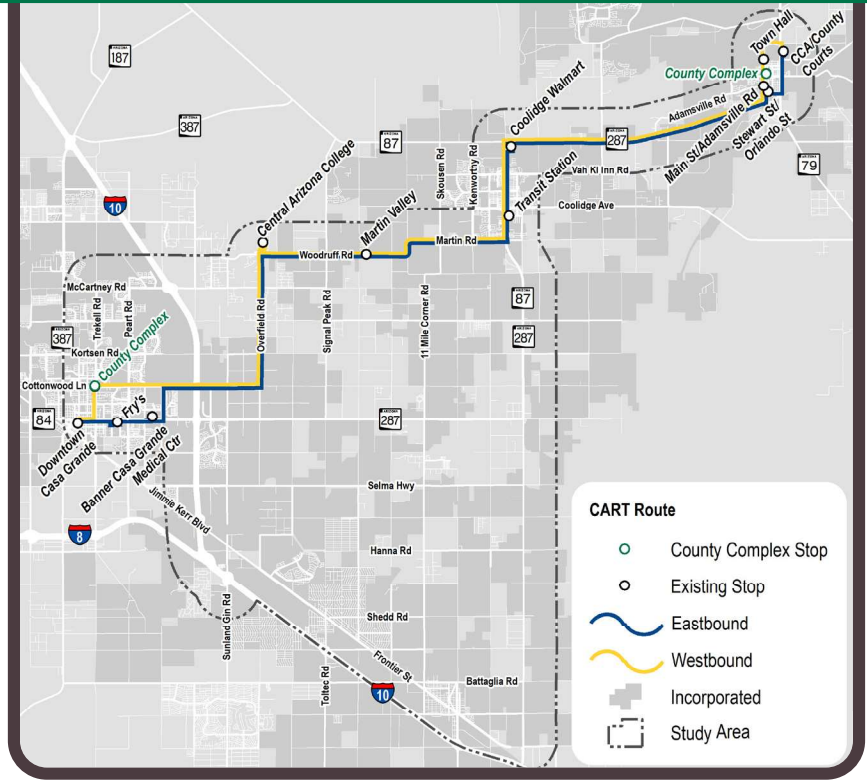

BACKGROUND

The Central Arizona Regional Transit (CART) system provides service between Casa Grande, Coolidge, Florence, and Eloy, specifically providing service between the County Complex in Casa Grande and the County Complex in Florence. The existing CART route is being streamlined to better serve riders.

Improving service between the County Complex locations in Casa Grande and Florence was a priority when reconfiguring the service to allow Pinal County employees to use CART as a daily commute option.

Westbound Route						
Town Hall - Florence	-	6:57 AM	9:31 AM	12:05 PM	2:39 PM	5:13 PM
County Complex - Florence	-	7:00 AM	9:34 AM	12:08 PM	2:42 PM	5:16 PM
Main St/Adamsville Rd	-	7:02 AM	9:36 AM	12:10 PM	2:44 PM	5:18 PM
Coolidge Walmart	-	7:16 AM	9:50 AM	12:24 PM	2:58 PM	5:32 PM
Transit Station - Coolidge	5:00 AM	7:29 AM	10:03 AM	12:37 PM	3:11 PM	5:45 PM
Martin Valley	-	7:37 AM	10:11 AM	12:45 PM	3:19 PM	5:53 PM
Central Arizona College	-	7:46 AM	10:20 AM	12:54 PM	3:28 PM	6:02 PM
County Complex - Casa Grande	5:30 AM	8:04 AM	10:38 AM	1:12 PM	3:46 PM	6:20 PM
Downtown Casa Grande (Peart Park)	5:36 AM	8:10 AM	10:44 AM	1:18 PM	3:52 PM	6:26 PM
Eastbound Route						
Fry's Plaza	5:43 AM	8:17 AM	10:51 AM	1:25 PM	3:59 PM	6:33 PM
Banner Casa Grande Medical Center	5:47 AM	8:21 AM	10:55 AM	1:29 PM	4:03 PM	6:37 PM
Central Arizona College	6:02 AM	8:36 AM	11:10 AM	1:44 PM	4:18 PM	6:52 PM
Martin Valley	6:08 AM	8:42 AM	11:16 AM	1:50 PM	4:24 PM	6:58 PM
Transit Station - Coolidge	6:27 AM	9:01 AM	11:35 AM	2:09 PM	4:43 PM	7:08 PM
Coolidge Walmart	6:36 AM	9:10 AM	11:44 AM	2:18 PM	4:52 PM	-
Stewart St/Orlando St	6:48 AM	9:22 AM	11:56 AM	2:30 PM	5:04 PM	-
Pinal County Courts - Florence	6:54 AM	9:28 AM	12:02 PM	2:36 PM	5:10 PM	-

Note: The CART bus will leave the Coolidge Transit Station at 5:00 AM for service to begin at the Pinal County Complex – Casa Grande at 5:30 AM.