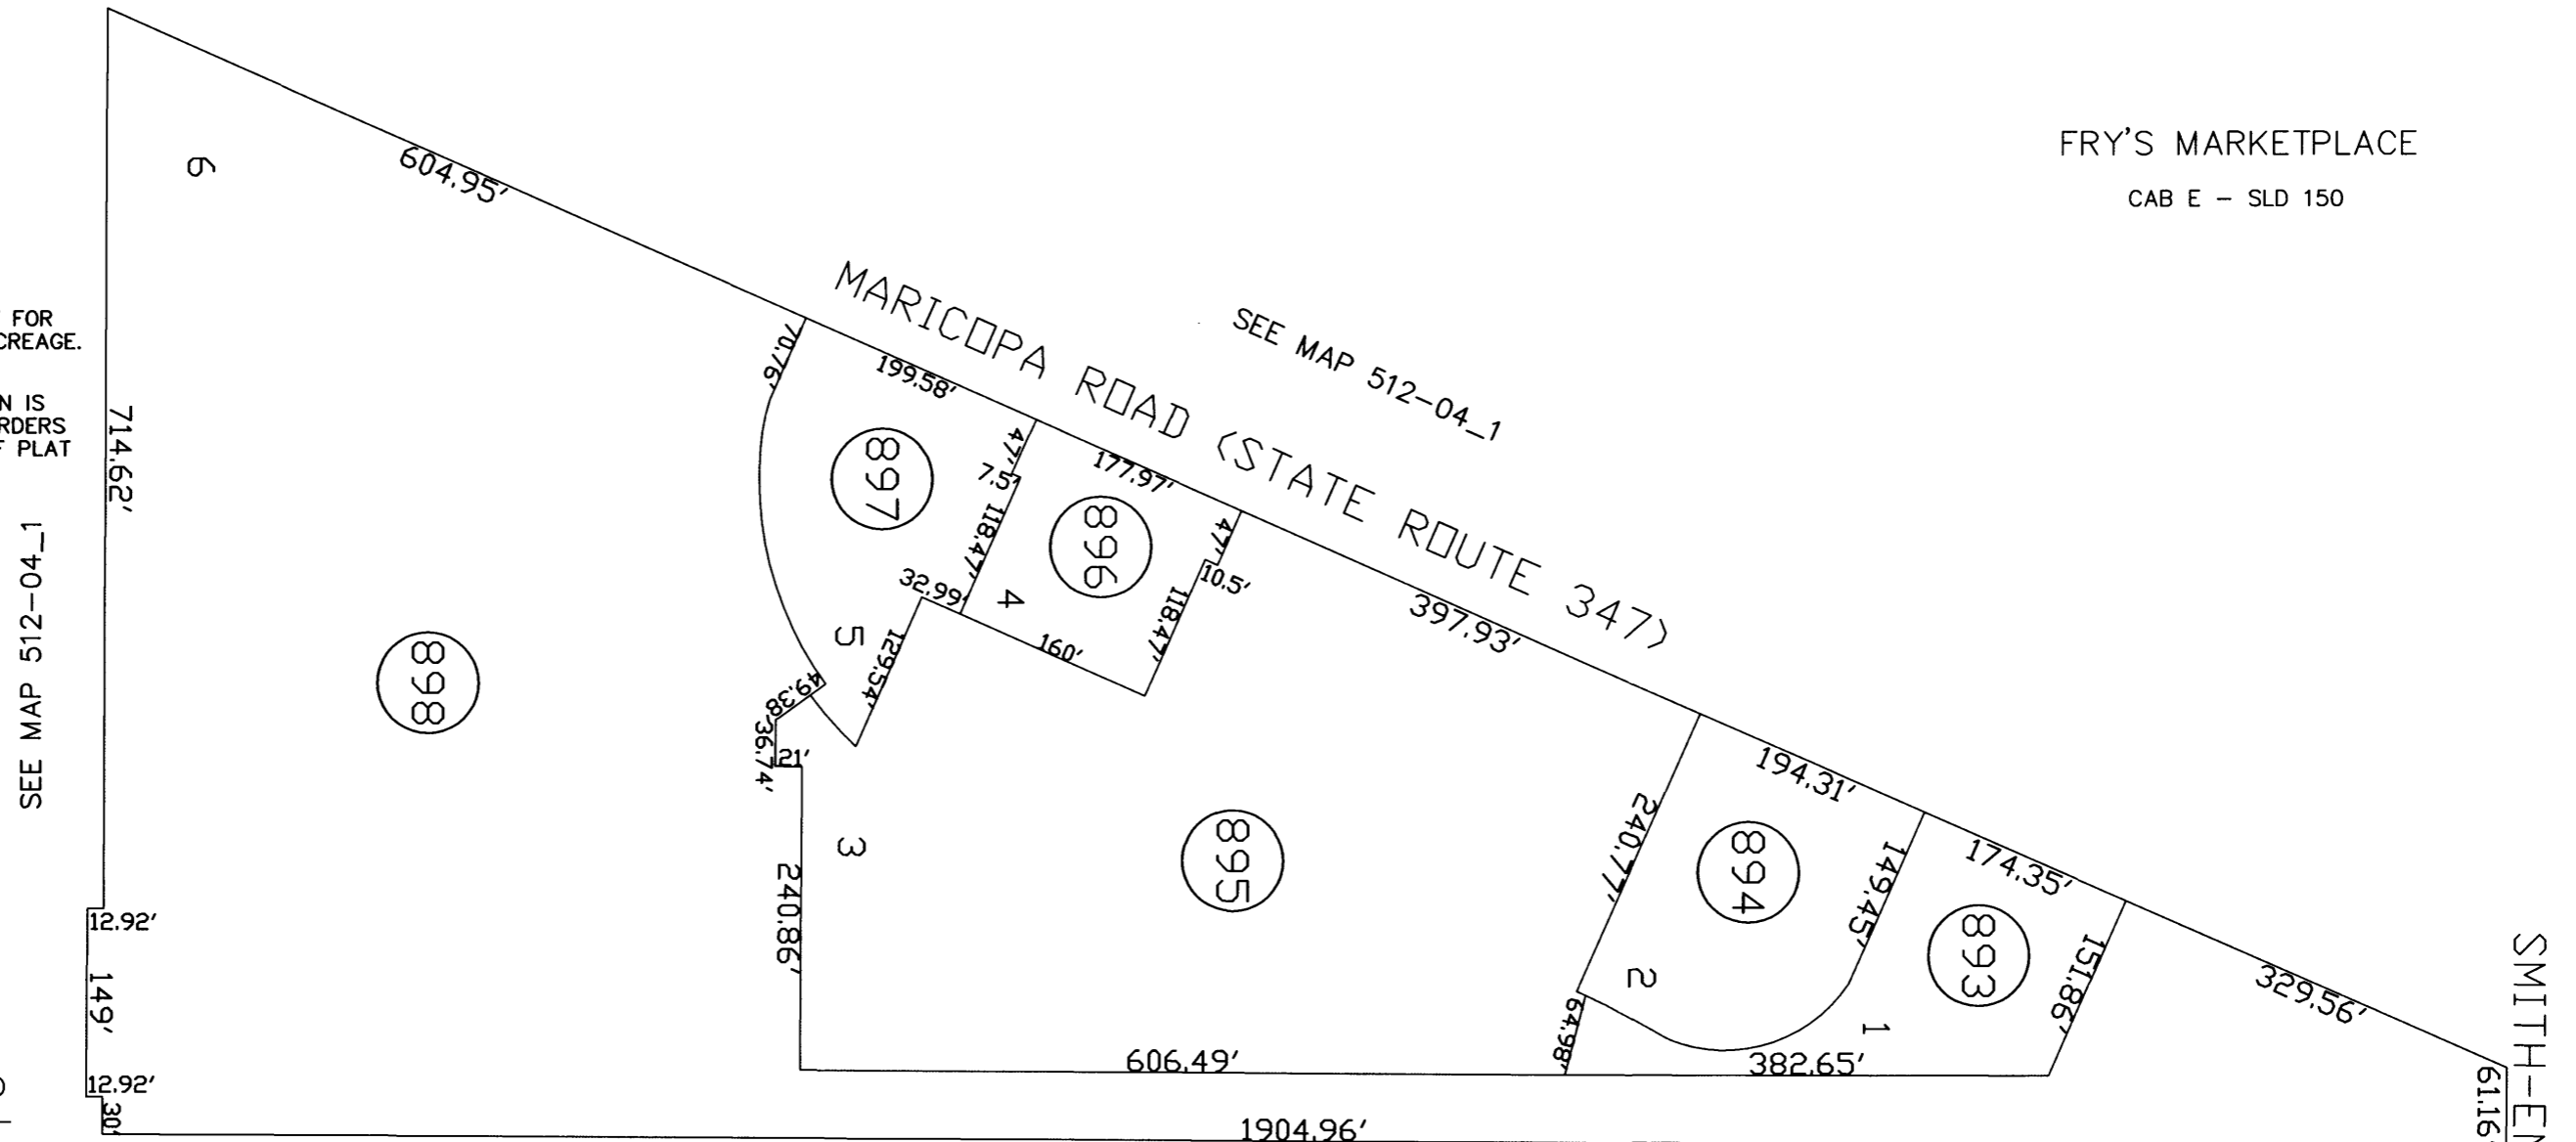

SEC. 22 TN.4S RG.3E

512-04_9

AREA CODE
0000

SPECIAL DISTRICTS
00000
00000

THIS MAP IS FOR TAX PURPOSES ONLY.

THIS OFFICE WILL NOT ASSUME LIABILITY FOR REPRESENTATION, MEASUREMENTS OR ACREAGE.

THE ORIGINAL PLAT OF THIS SUBDIVISION IS ON FILE WITH THE PINAL COUNTY RECORDERS OFFICE, FOR COMPLETE INFORMATION OF PLAT AND CC&R's CALL (520) 868-7100.

CANCELED PARCELS
512-04-002

FRY'S MARKETPLACE
CAB E - SLD 150

VICINITY MAP

6	5	4	3	2	1
7	8	9	10	11	12
18 HWY 238 BOWLIN RD	17	16	15 MARICOPA HWY 347	14	13
19	20	21	22 HWY 238 / SMITH ENKE RD	23	24
30	29 GREEN RD	28	27 JOHN WAYNE PKWY	26	25
31	32	33	34 BOWLIN RD	35 MARICOPA-CASA GRANDE HWY 238	36

SCALE: 1" = 150'

12-21-2004