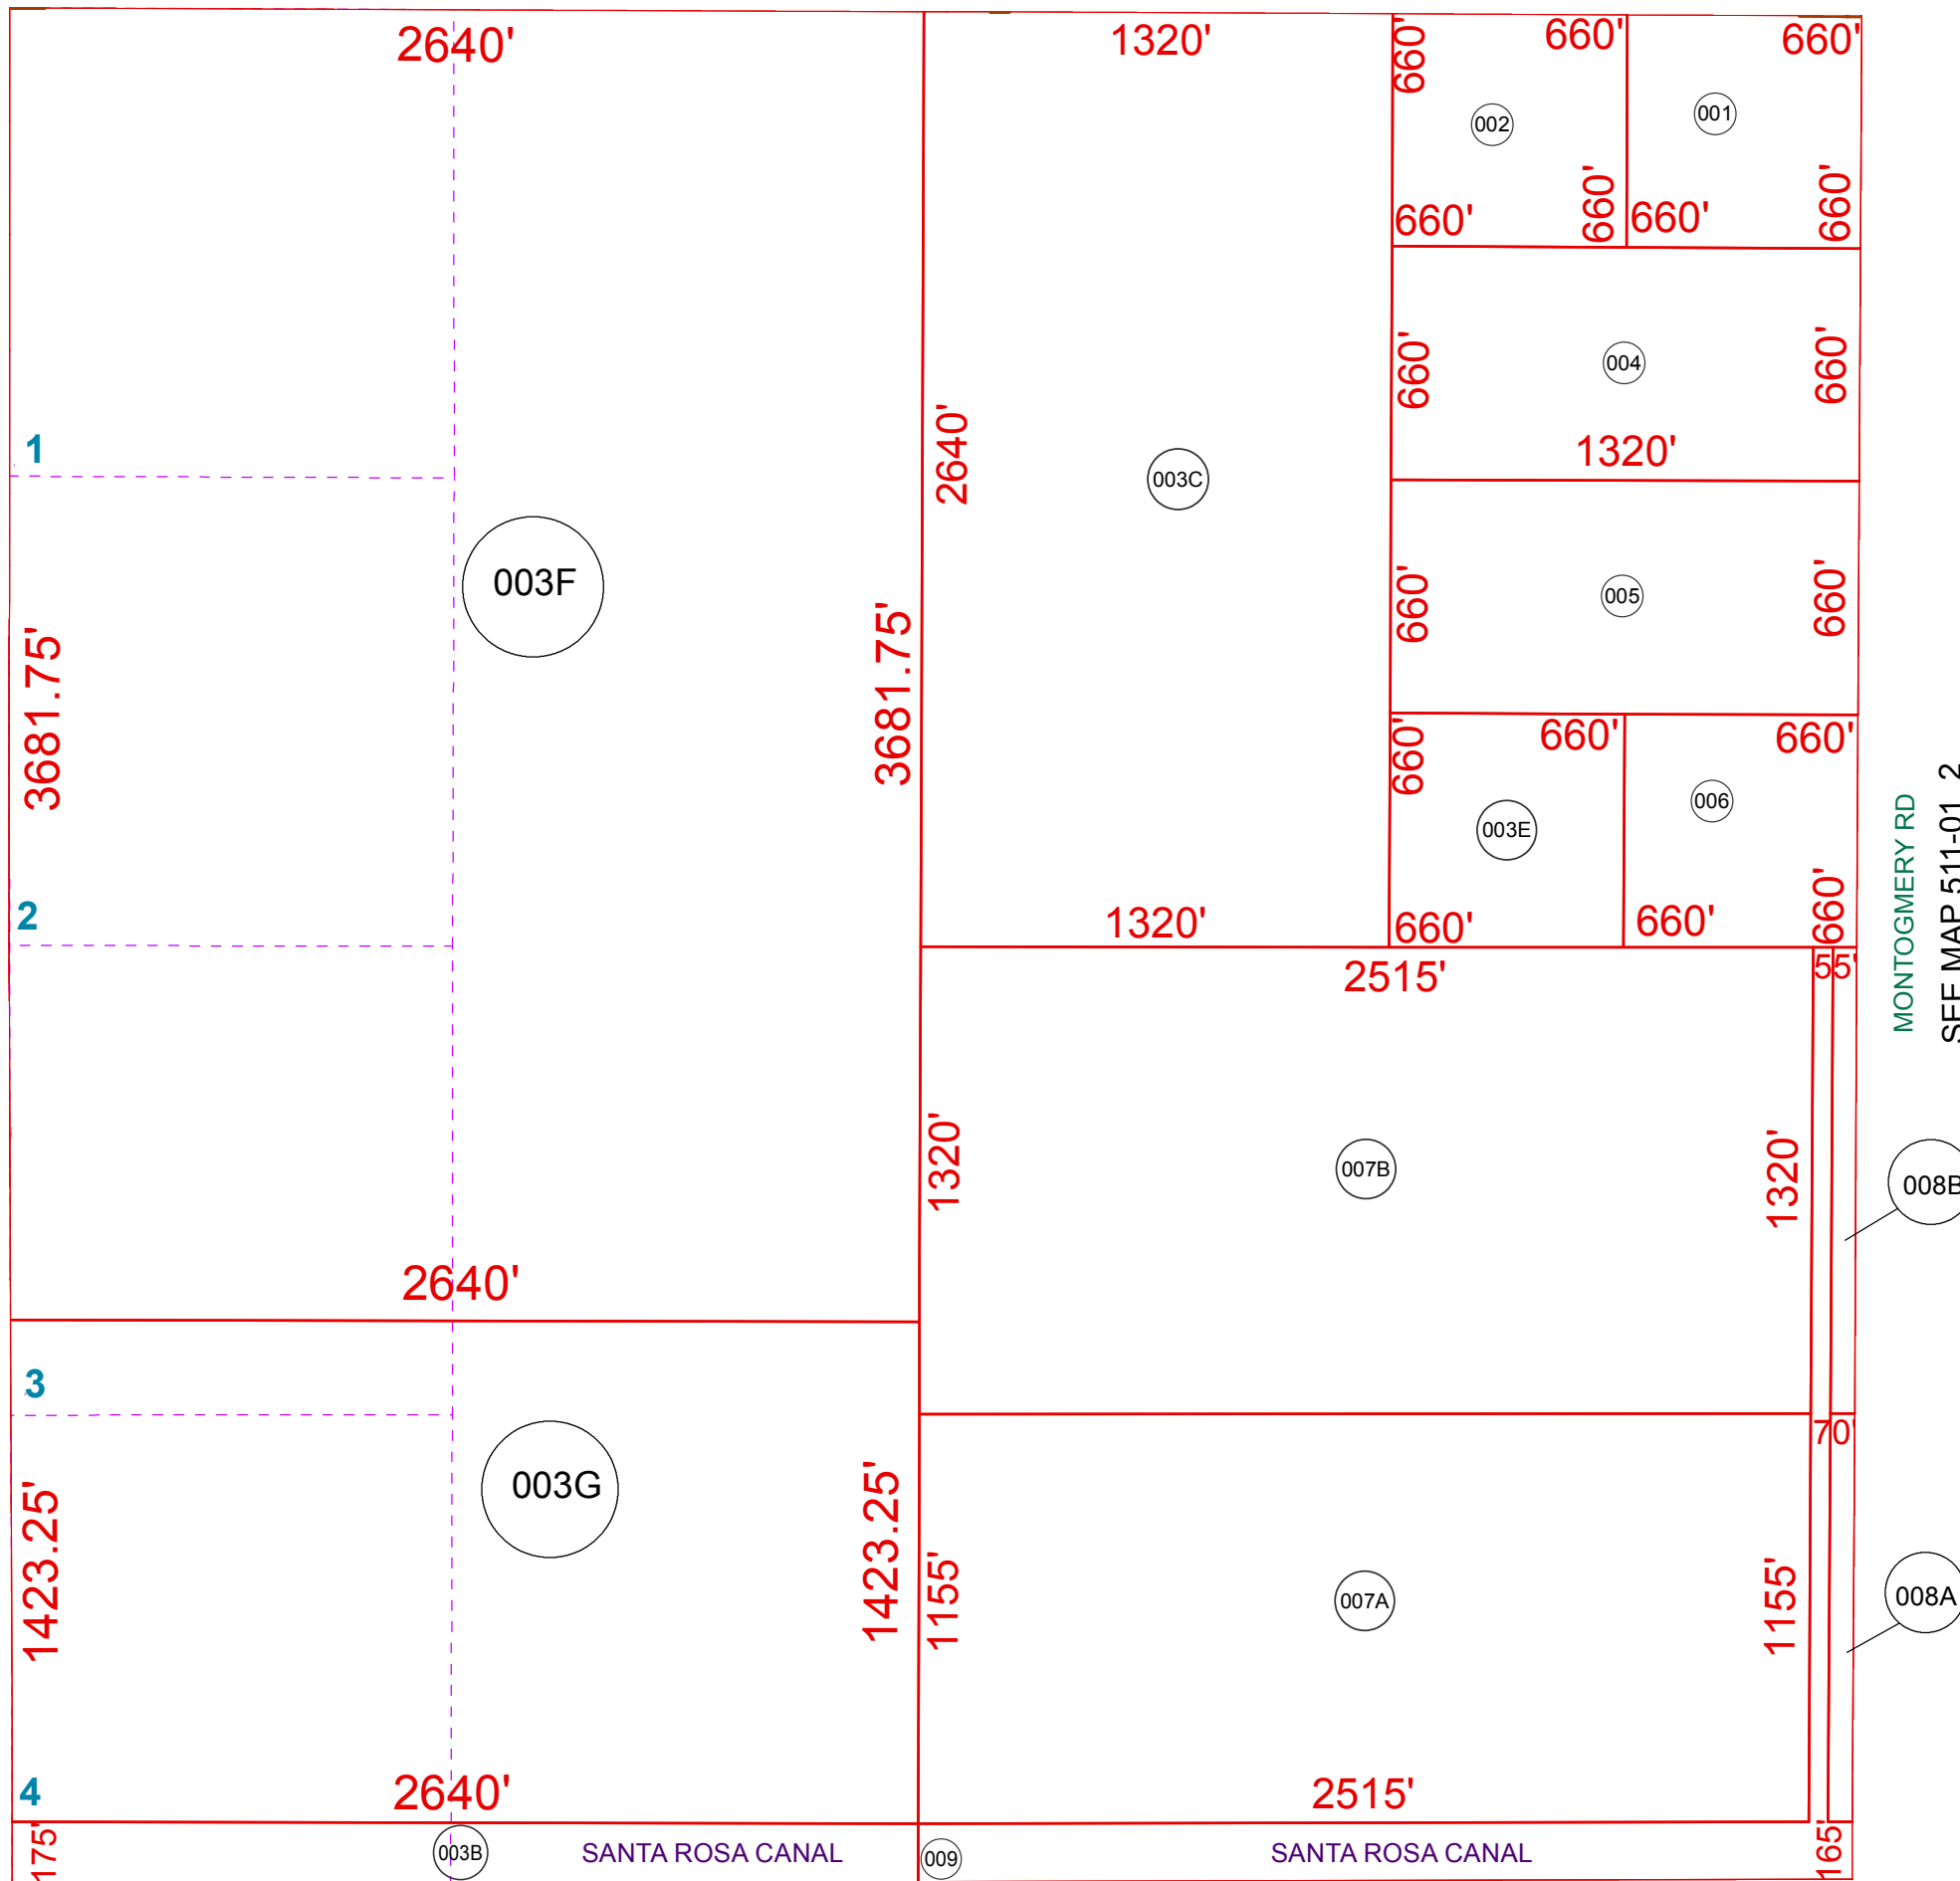

ARICA RD

SEE MAP 500-23_1

SEE MAP 500-11_2

MONTGOMERY RD
SEE MAP 511-01_2

511-16

SEC. 19 T.07S. R.05E.

LOCATION MAPS
R.E.

SELMA HWY TOWNSHIP					
MIDWAY RD			MONTGOMERY RD		
6	5	4	3	2	1
7	8	9	10	11	12
18	17	16	15	14	13
19	20	21	22	23	24
30	29	28	27	26	25
31	32	33	34	35	36

Revised: 10/25/2016

By: **KG**

PINAL COUNTY
wide open opportunity

Pinal County Assessor

THIS MAP DOES NOT REPRESENT A SURVEY. NO LIABILITY IS ASSUMED FOR THE ACCURACY OF THE DATA DELINEATED HEREIN, EITHER EXPRESSED OR IMPLIED BY PINAL COUNTY OR ITS EMPLOYEES. THIS MAP IS COMPILED FROM OFFICIAL RECORDS, INCLUDING PLATS, SURVEYS, RECORDED DEEDS AND CONTRACTS, AND ONLY CONTAINS INFORMATION REQUIRED FOR THE PINAL COUNTY ASSESSOR'S OFFICE PURPOSES.