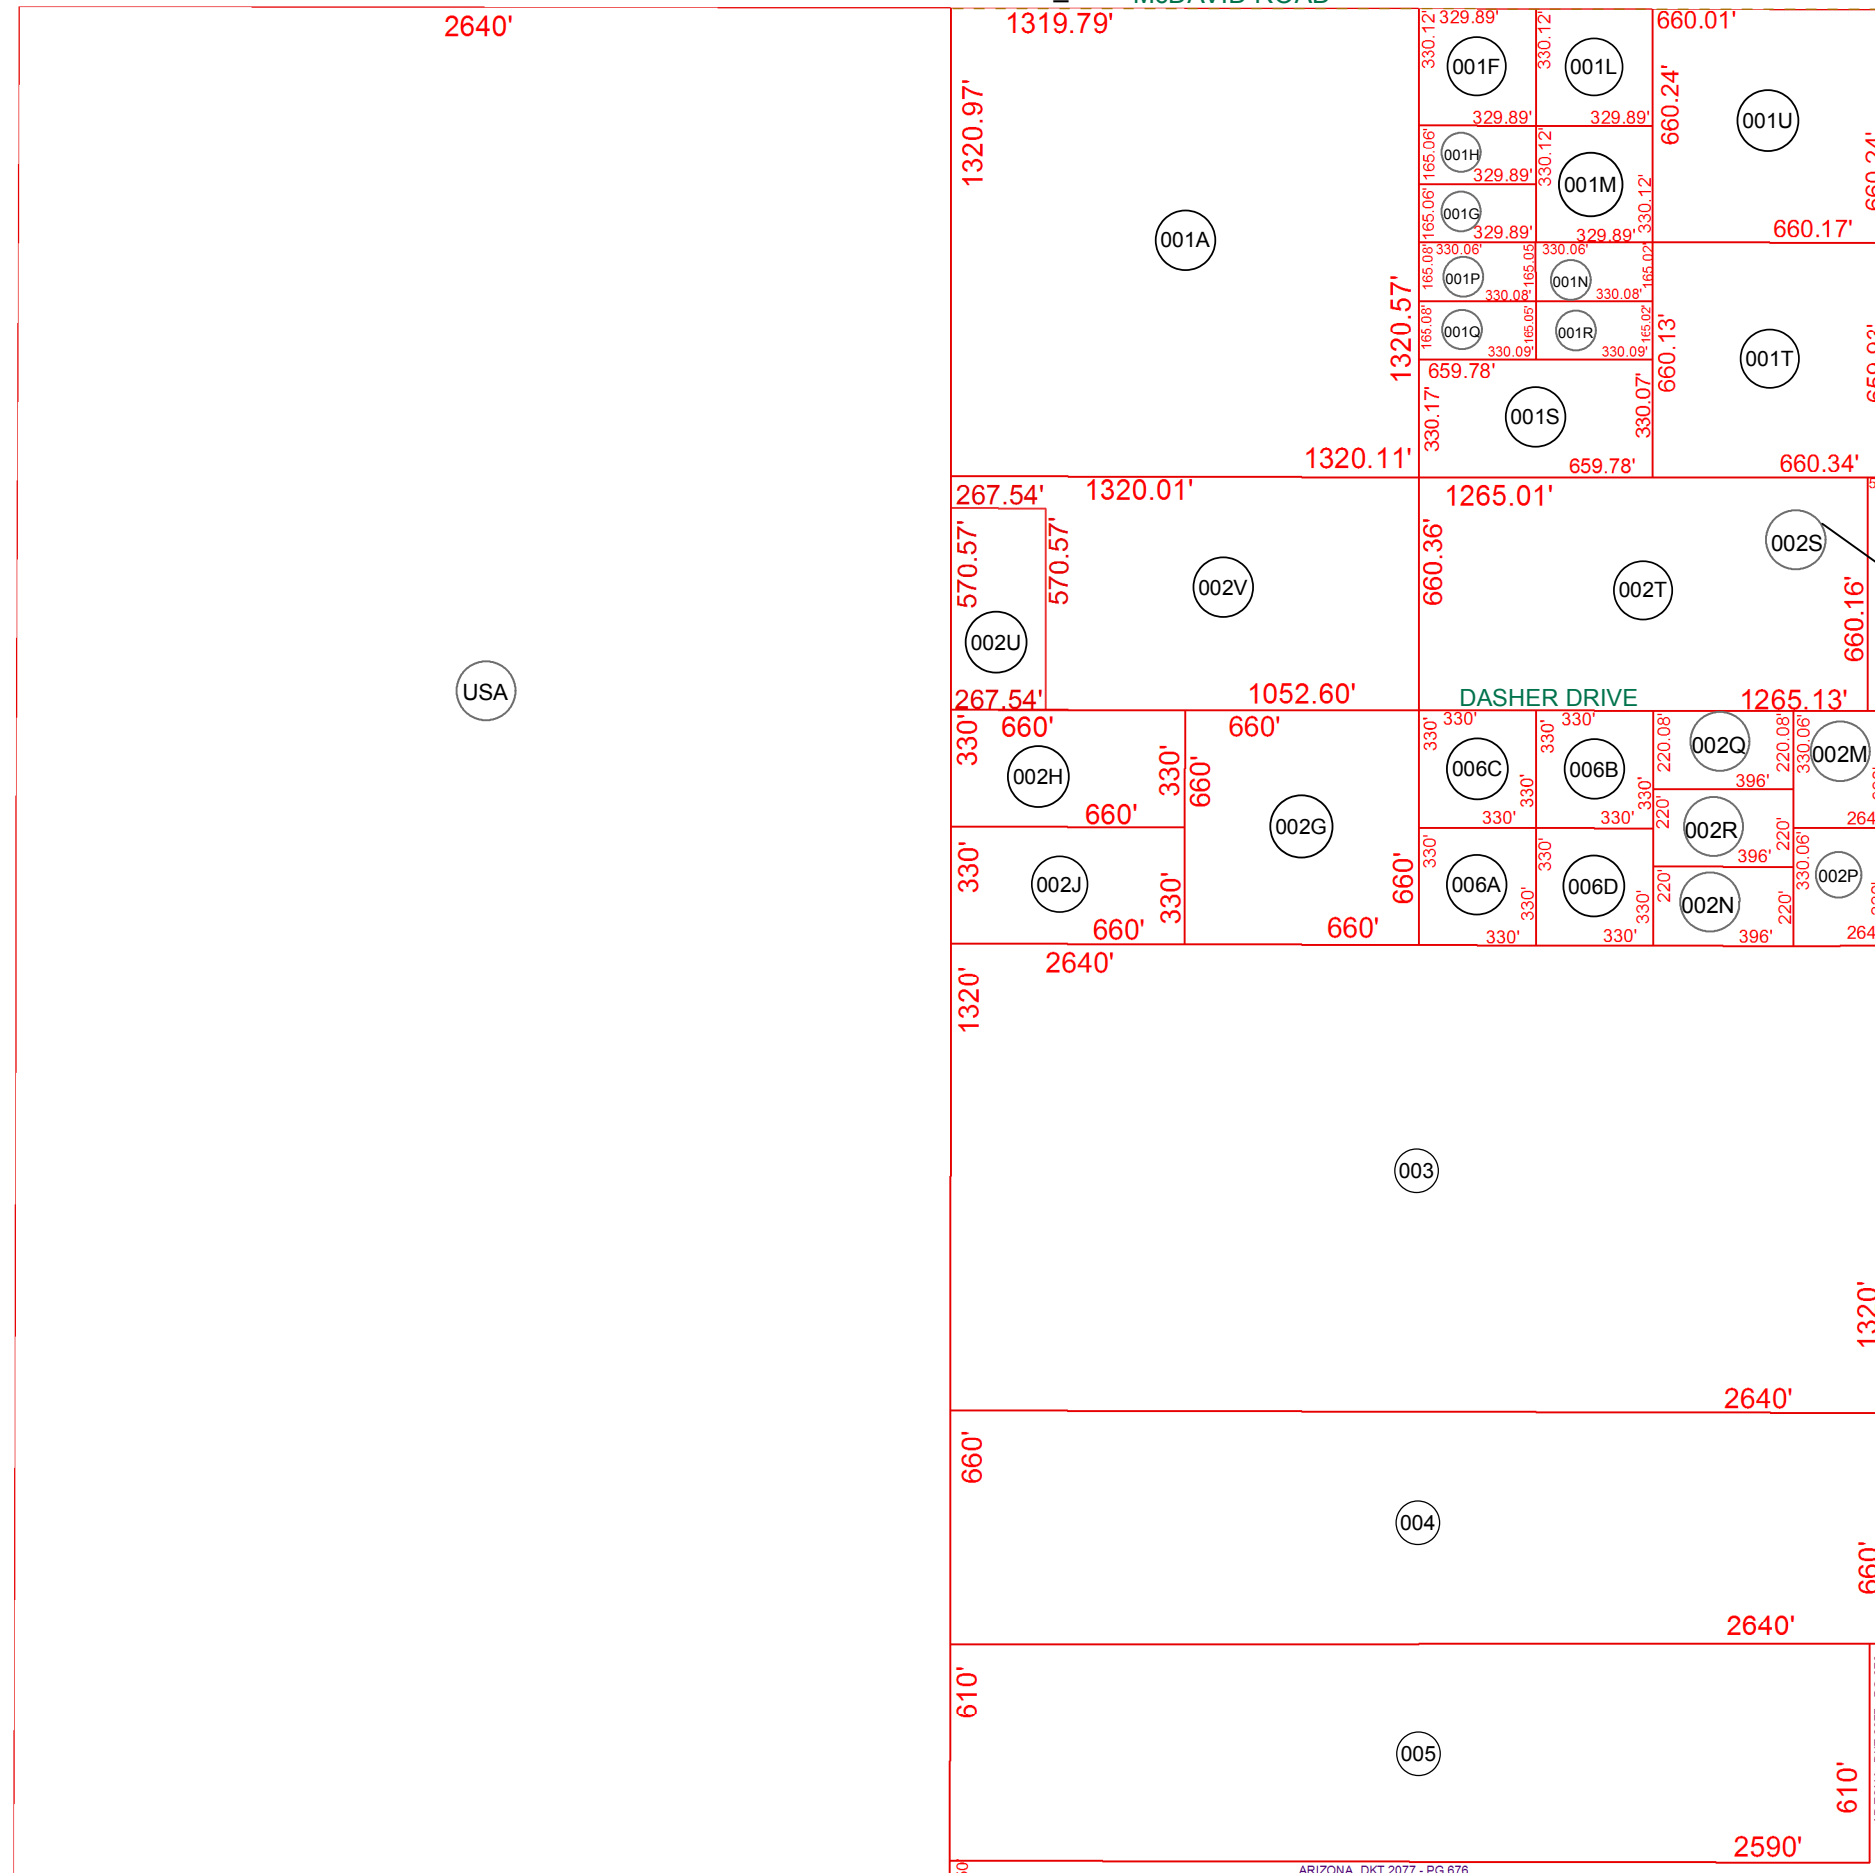

SEE MAP 510-04_2 McDAVID ROAD

SEE MAP 510-04_1

SEE MAP 510-04_3

SEE MAP 510-04 1

BOOK - MAP

510-10

SEC. 29 T.04S. R.02E.

LOCATION MAPS
R.E.

MARICOPA COUNTY	6	5	4	3	2	1
7	8	9	10	11	12	
18	17	16	15	14	13	
19	20	21	22	23	24	
30	29	28	27	26	25	
31	32	33	34	35	36	
	FARRELL RD		SECTION			

Revised: 1/5/2016

By: CM

PINAL COUNTY
wide open opportunity