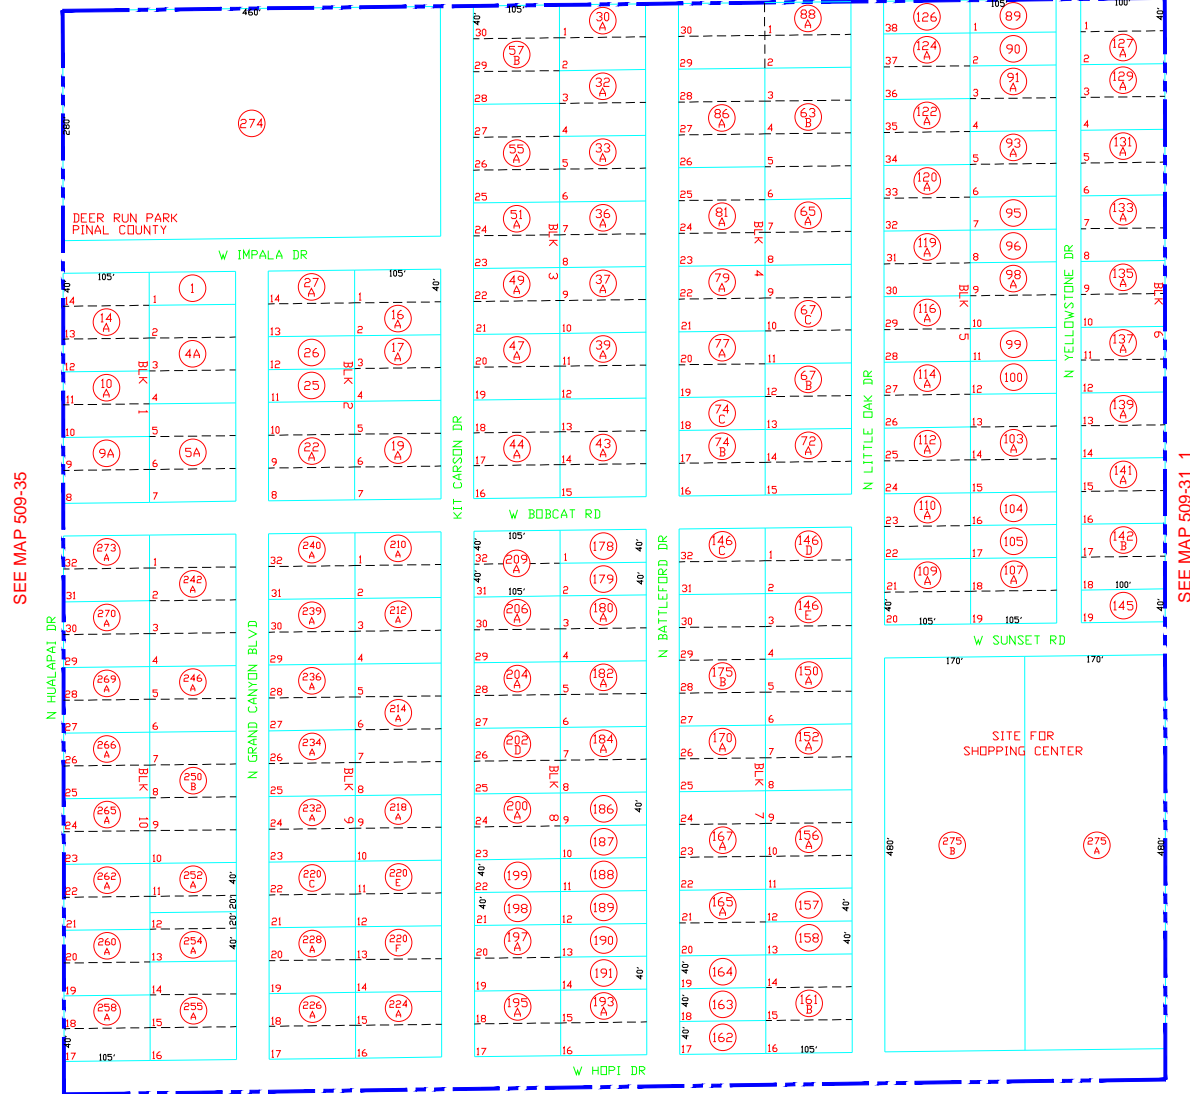

SEC. 20 SE NW, TN.5S RG.6E

SEE MAP 509-33

W WATSON WY

509-32

DEER RUN RANCH ESTATES

BK 08 - PG 008