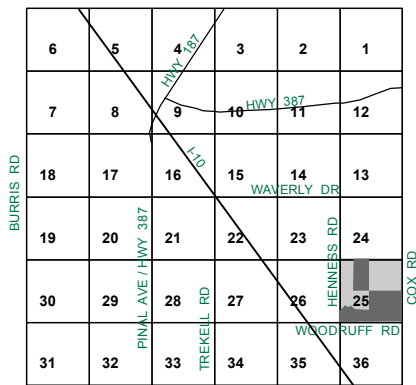

SEE MAP 509-40

VAL VISTA RD

VAL VISTA ESTATES
UNIT 1
SEE MAP 509-41_2

VAL VISTA SUBDIVISION
SEE MAP 509-42

VAL VISTA ESTATES
UNIT 2
SEE MAP 509-41_3

VAL VISTA ESTATES
UNIT 2
SEE MAP 509-41_4

SEE MAP 509-43
HENNESSY RD

COX RD

SEE MAP 509-59

SEE MAP 509-24

WOODRUFF RD

BOOK - MAP

509-41_1

SEC. 25 T.05S. R.06E.

LOCATION MAPS

R.E.

SECTION

Revised: 7/9/2014

By: CM

PINAL COUNTY
wide open opportunity

Pinal County Assessor

THIS MAP DOES NOT REPRESENT A SURVEY. NO LIABILITY IS ASSUMED FOR THE ACCURACY OF THE DATA DELINEATED HEREIN, EITHER EXPRESSED OR IMPLIED BY PINAL COUNTY OR ITS EMPLOYEES. THIS MAP IS COMPILED FROM OFFICIAL RECORDS, INCLUDING PLATS, SURVEYS, RECORDED DEEDS AND CONTRACTS, AND ONLY CONTAINS INFORMATION REQUIRED FOR THE PINAL COUNTY ASSESSOR'S OFFICE PURPOSES.