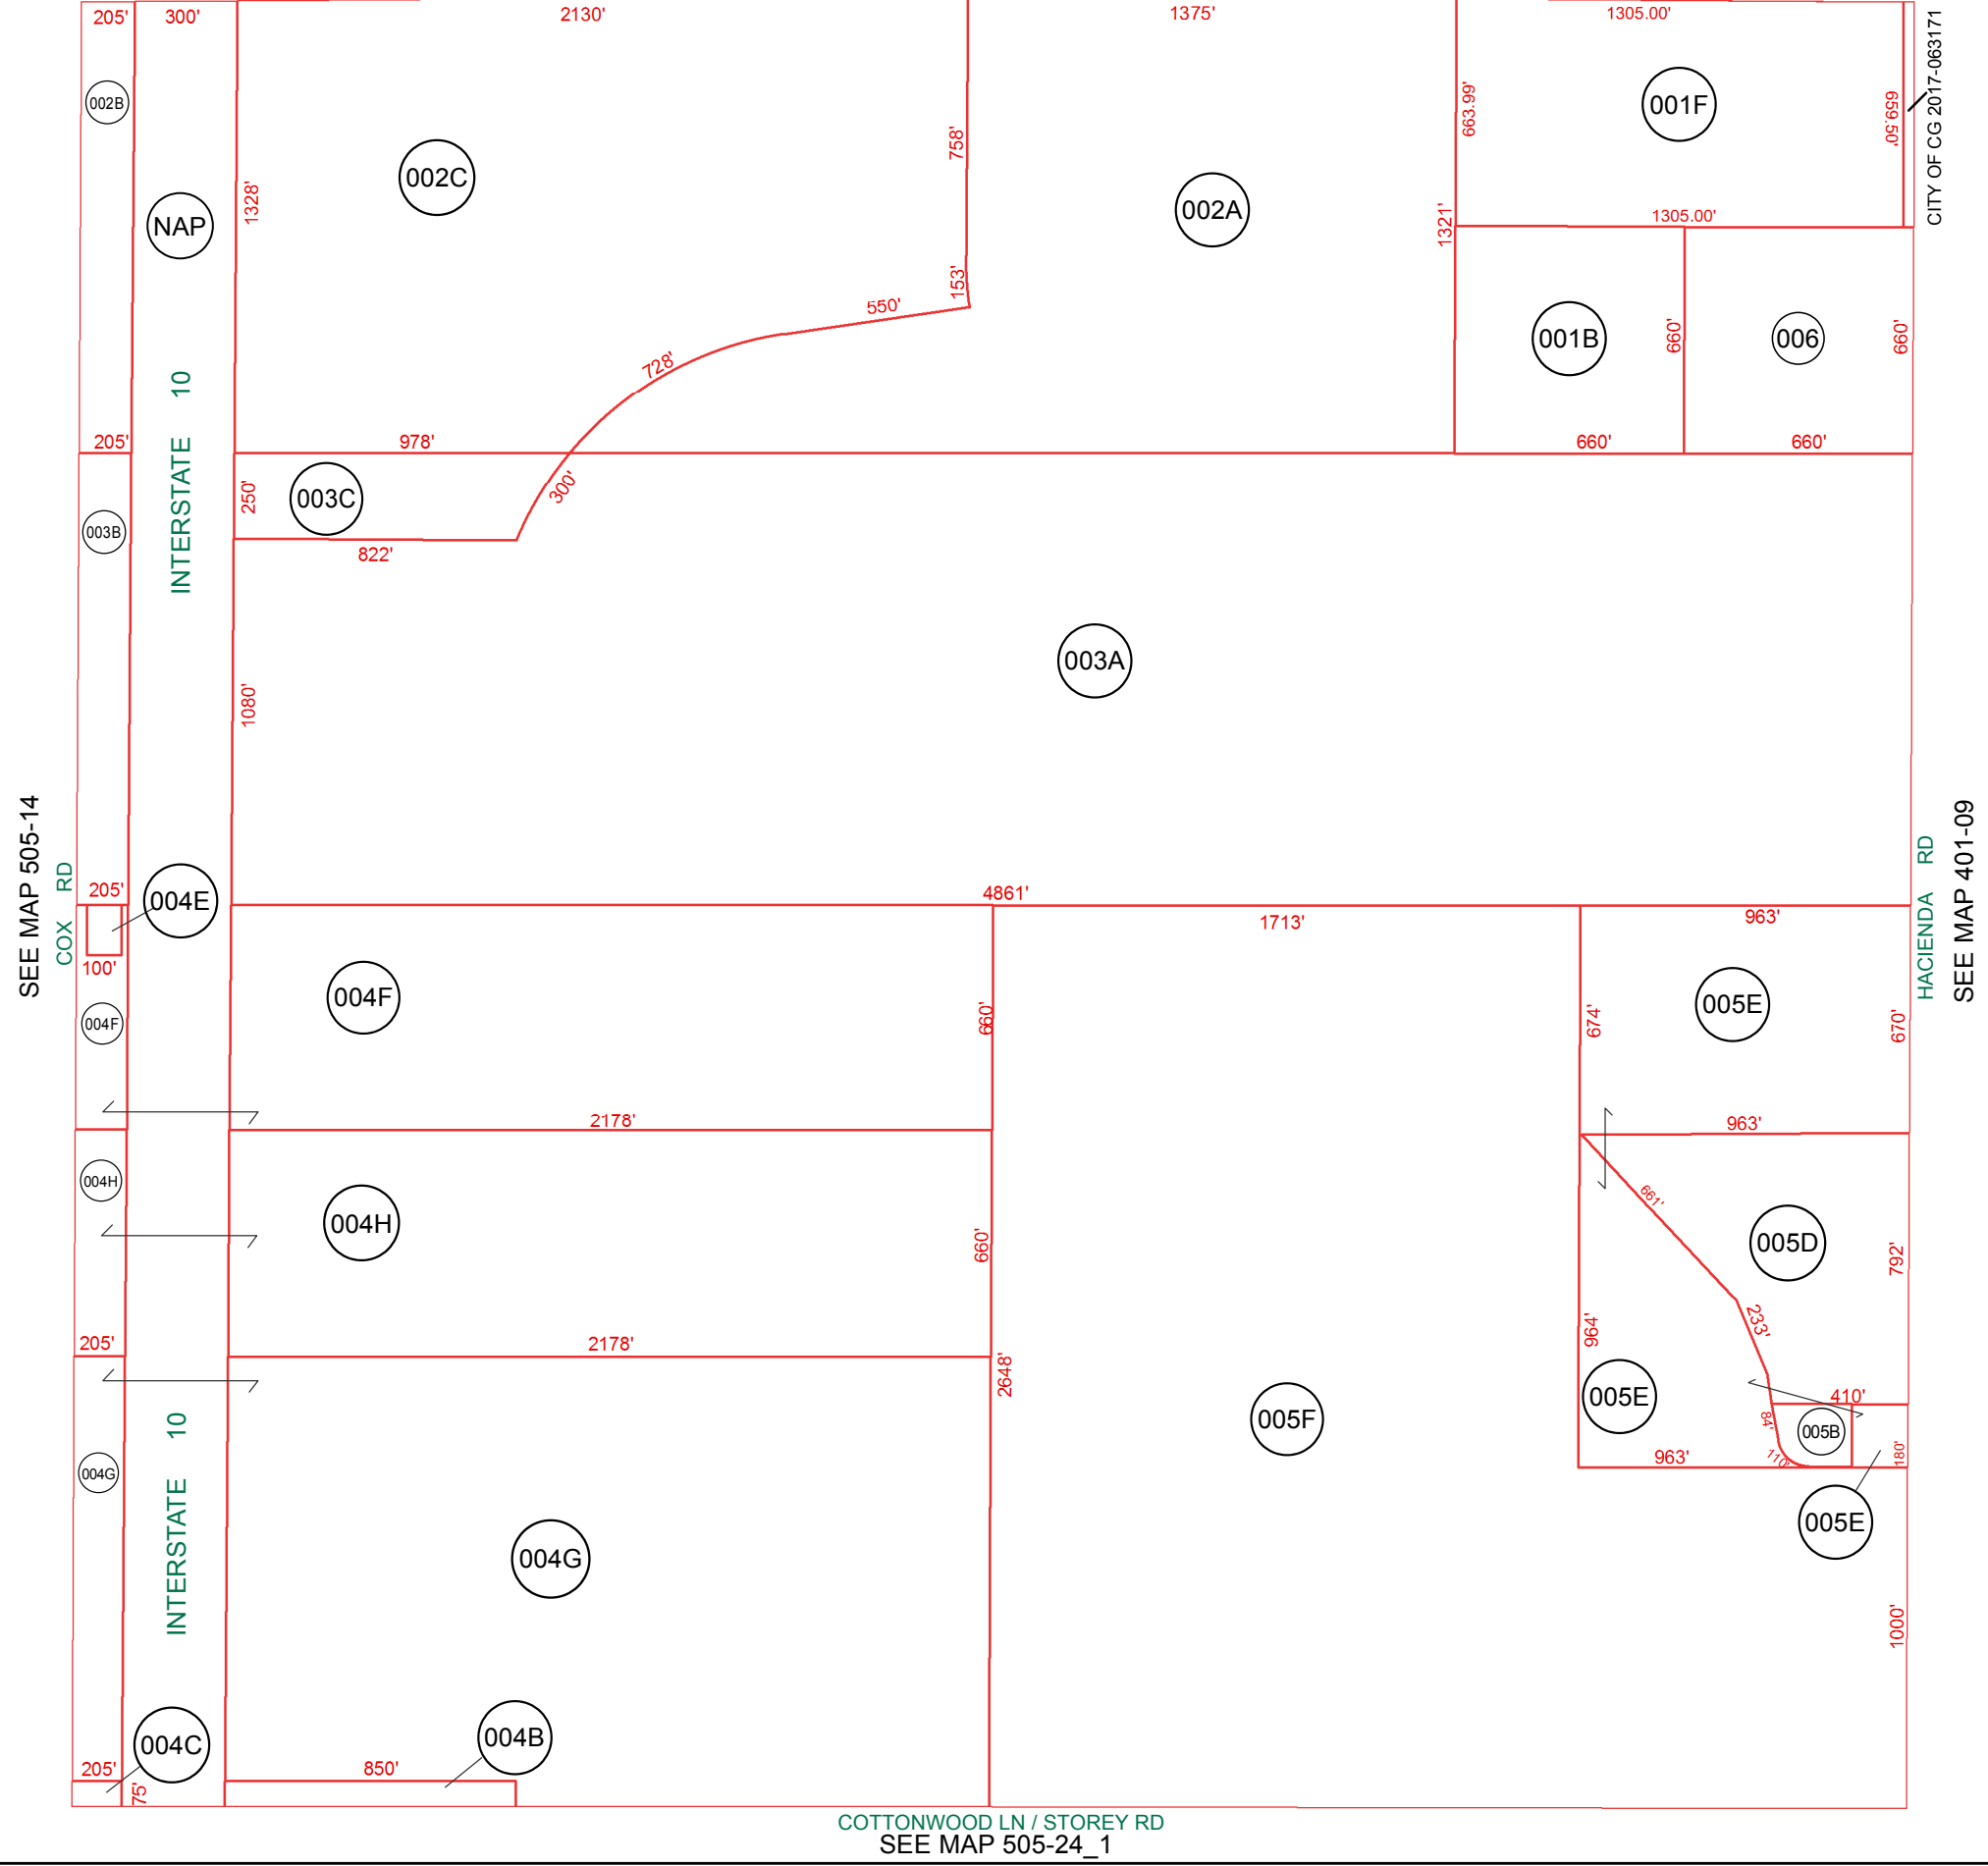

SEE MAP 505-12
KORTSEN RD

CITY OF CG 2017-063171

SEE MAP 401-09

BOOK - MAP

505-13

SEC. 13 T.06S. R.06E.

MAP OF DEDICATION OF HACIENDA RD

2017-063171

LOCATION MAPS
R.E.

MCCARTNEY RD					
6	5	4	3	2	1
7	8	9	10	11	12
18	17	16	15	14	13
HWY 218 / COTTONWOOD LN / STOREY RD					
19	20	21	22	23	24
FLORENCE BLVD					
30	29	28	27	26	25
JIMMIE KERR BLVD					
31	32	33	34	35	36
SECTION					

Revised: 10/31/2017

By: **MBG**

PINAL COUNTY

WIDE OPEN OPPORTUNITY

Pinal County Assessor

THIS MAP DOES NOT REPRESENT A SURVEY. NO LIABILITY IS ASSUMED FOR THE ACCURACY OF THE DATA DELINEATED HEREIN, EITHER EXPRESSED OR IMPLIED BY PINAL COUNTY OR ITS EMPLOYEES. THIS MAP IS COMPILED FROM OFFICIAL RECORDS, INCLUDING PLATS, SURVEYS, RECORDED DEEDS AND CONTRACTS, AND ONLY CONTAINS INFORMATION REQUIRED FOR THE PINAL COUNTY ASSESSOR'S OFFICE PURPOSES.

SEE MAP 505-14

COTTONWOOD LN / STOREY RD
SEE MAP 505-24_1