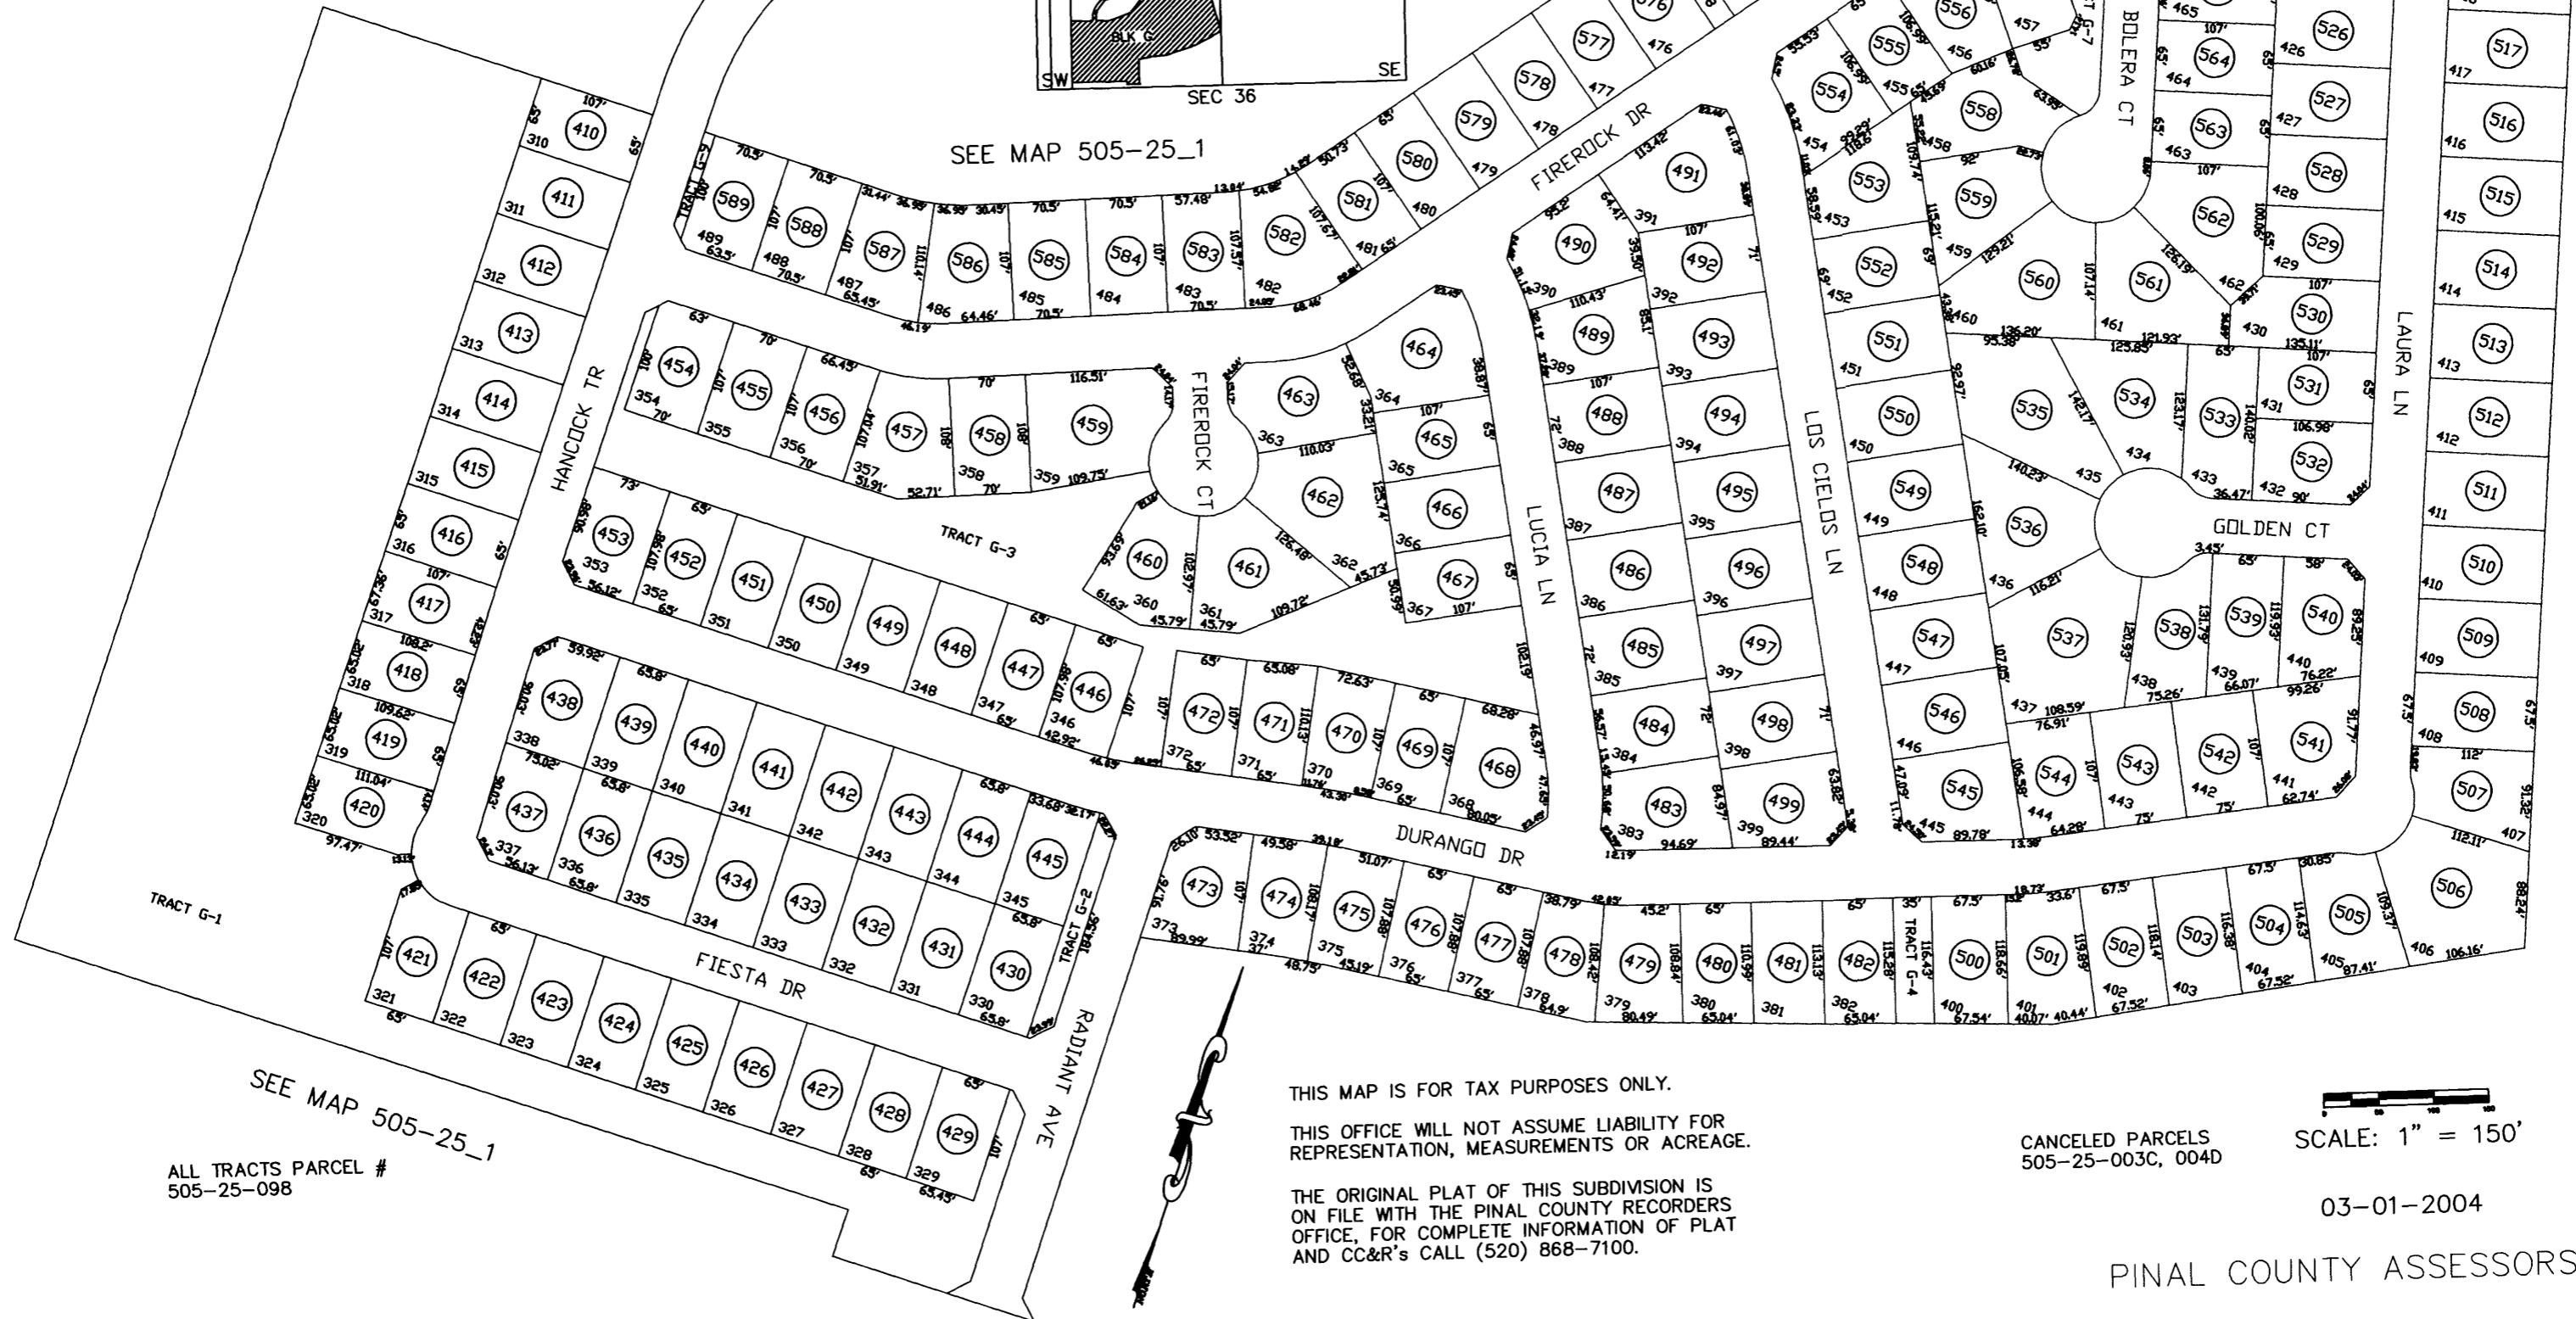

SEC. 25 TN.6S RG.6E

VICINITY MAP

505-25\_4

BLOCK G  
MISSION ROYALE  
CAB E - SLD 025

AREA CODE  
0000  
SPECIAL DISTRICTS  
0000  
0000

SEE MAP 505-25\_1

SEE MAP 505-25\_1

ALL TRACTS PARCEL #  
505-25-098

THIS MAP IS FOR TAX PURPOSES ONLY.  
THIS OFFICE WILL NOT ASSUME LIABILITY FOR  
REPRESENTATION, MEASUREMENTS OR ACREAGE.  
THE ORIGINAL PLAT OF THIS SUBDIVISION IS  
ON FILE WITH THE PINAL COUNTY RECORDERS  
OFFICE, FOR COMPLETE INFORMATION OF PLAT  
AND CC&R's CALL (520) 868-7100.

CANCELED PARCELS  
505-25-003C, 004D  
SCALE: 1" = 150'

03-01-2004

PINAL COUNTY ASSESSORS MAP