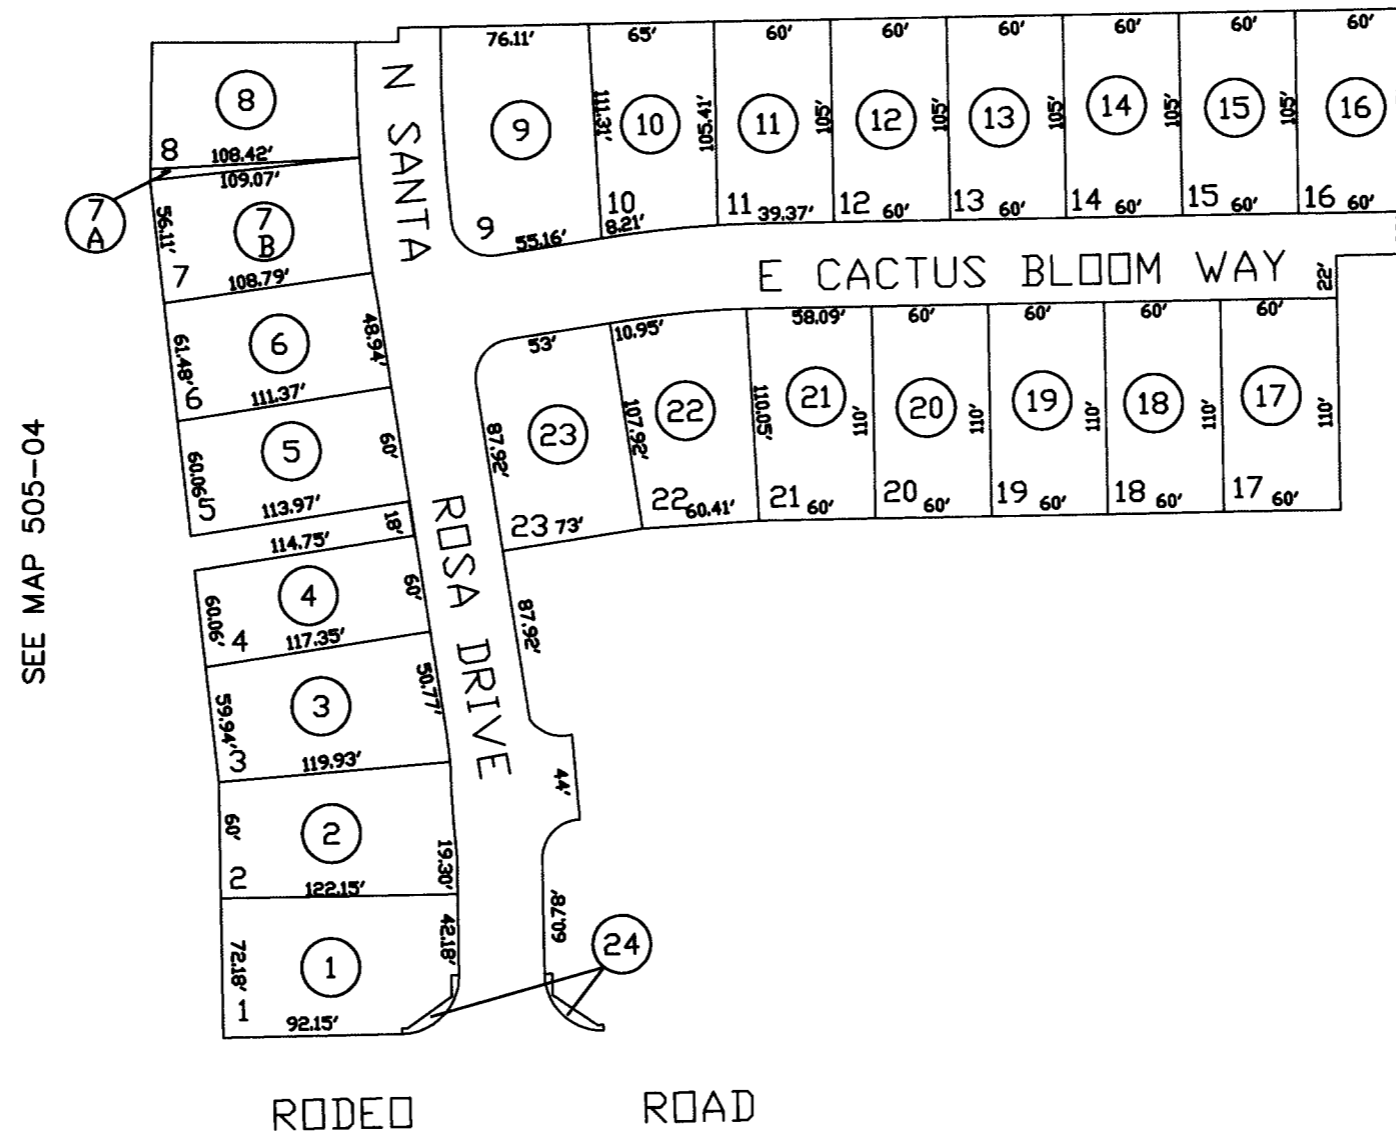

SEC. 4 TN.6S RG.6E

505-71

AREA CODE  
0000

SPECIAL DISTRICTS  
00000  
00000

SANTA ROSA  
UNIT 1

CAB C - SLD 068

SEE MAP 505-04

THIS MAP IS FOR TAX PURPOSES ONLY.  
THIS OFFICE WILL NOT ASSUME LIABILITY FOR  
REPRESENTATION, MEASUREMENTS OR ACREAGE.

THE ORIGINAL PLAT OF THIS SUBDIVISION IS  
ON FILE WITH THE PINAL COUNTY RECORDERS  
OFFICE, FOR COMPLETE INFORMATION OF PLAT  
AND CC&R's CALL (520) 868-7100.

SEE MAP 505-04

SEE MAP 505-04

SEE MAP 505-07

VICINITY MAP

SCALE: 1" = 100'

03-28-2003