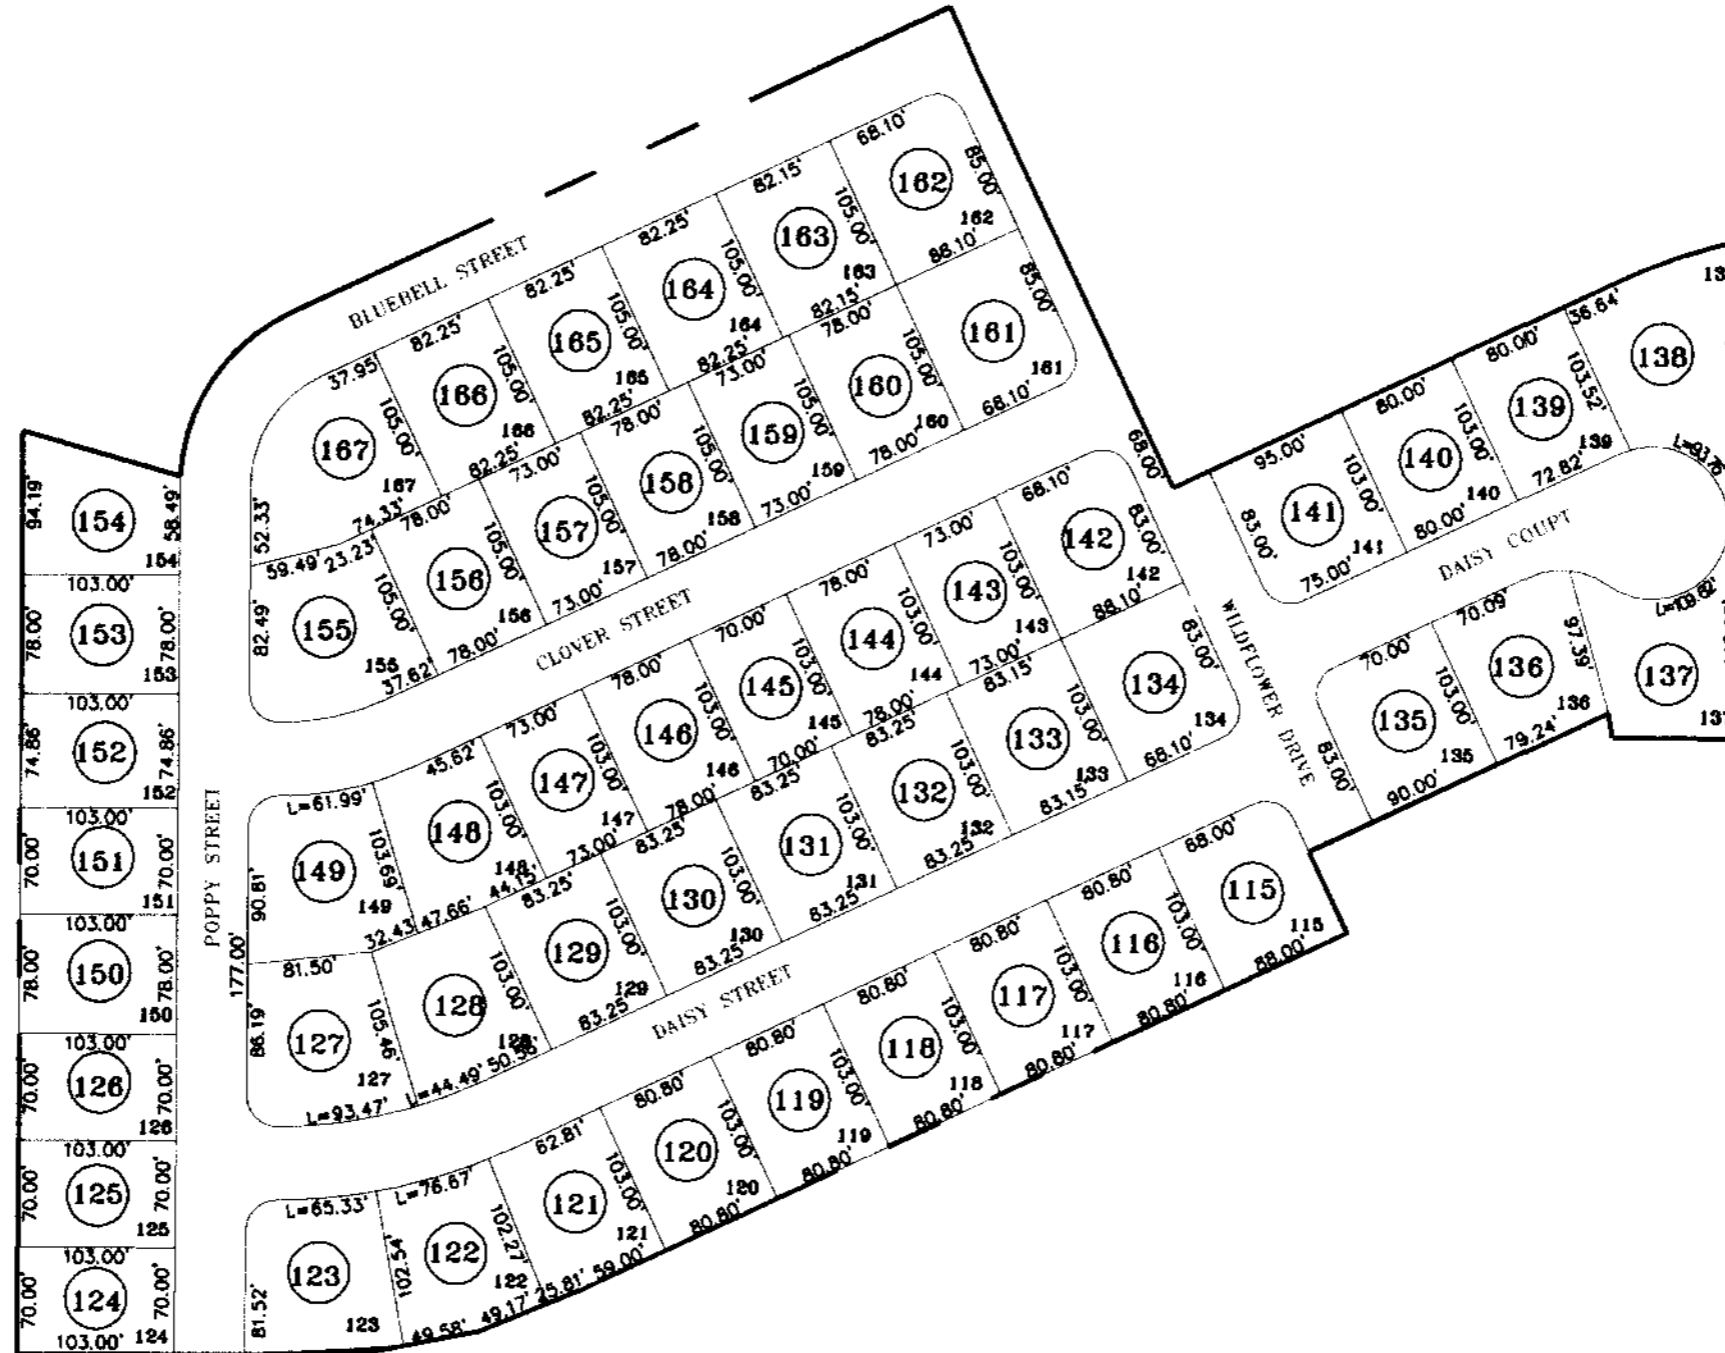

AREA CODE
0486

SEC. 22 TN.06S RG.06E

505-79

SPECIAL DISTRICTS
24001

SEE MAP 505-62

THIS MAP IS FOR TAX PURPOSES ONLY.
THIS OFFICE WILL NOT ASSUME LIABILITY FOR
REPRESENTATION, MEASUREMENTS OR ACREAGE.

WILDFLOWER UNIT V CAB "C" SLIDE 145

SEE MAP 505-62

SEE MAP 505-62

THE ORIGINAL PLAT OF THIS SUBDIVISION IS
ON FILE WITH THE PINAL COUNTY RECORDERS
OFFICE, FOR COMPLETE INFORMATION OF PLAT
AND CC&R's CALL (520) 869-7100.

VICINITY MAP

SEE MAP 505-75

SCALE: 1" = 100'

09-20-2000