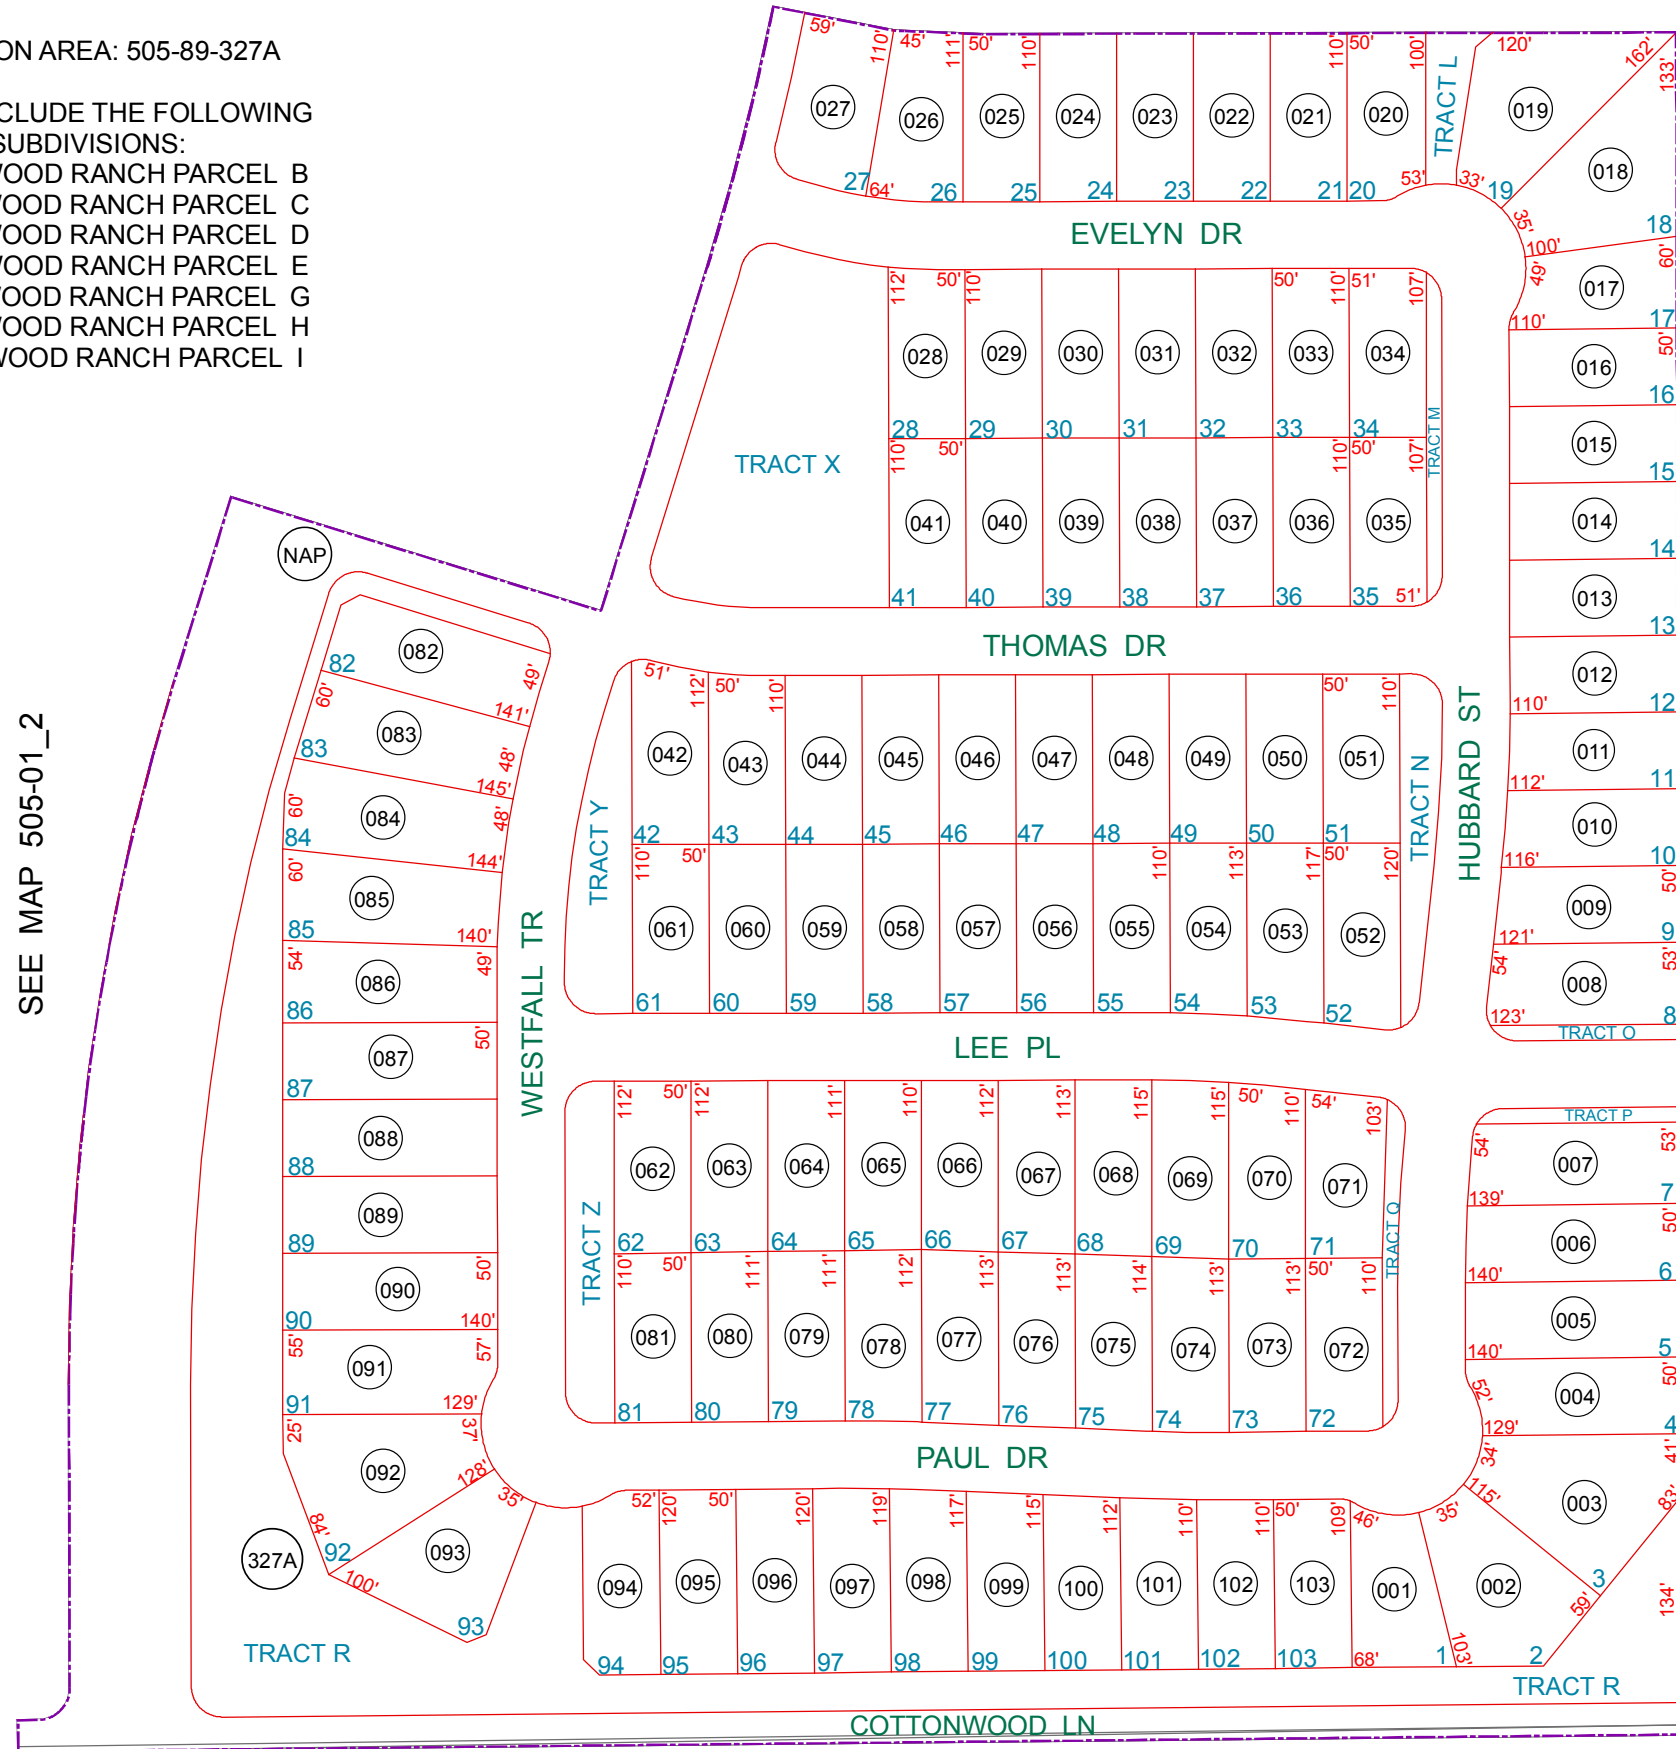

SEE MAP 505-89_2
COTTONWOOD RANCH PARCEL E

COMMON AREA: 505-89-327A

TRACTS INCLUDE THE FOLLOWING
SUBDIVISIONS:
COTTONWOOD RANCH PARCEL B
COTTONWOOD RANCH PARCEL C
COTTONWOOD RANCH PARCEL D
COTTONWOOD RANCH PARCEL E
COTTONWOOD RANCH PARCEL G
COTTONWOOD RANCH PARCEL H
COTTONWOOD RANCH PARCEL I

SEE MAP 505-01_2

SEE MAP 505-01_2

SEE MAP 505-01_2

BOOK - MAP

505-89_1

SEC. 16 T.06S. R.06E.
COTTONWOOD RANCH PARCEL D
CAB F - SLIDE 155

LOCATION MAPS
R.E.

6	5	4	3	2	1
7	8	9	10	11	12
18	17	16	15	14	13
19	20	21	22	23	24
30	29	28	27	26	25
31	32	33	34	35	36

SECTION

Revised: 8/11/2011

By: YL

PINAL COUNTY
wide open opportunity

Pinal County Assessor

THIS MAP DOES NOT REPRESENT A SURVEY. NO LIABILITY IS ASSUMED FOR THE ACCURACY OF THE DATA DELINEATED HEREIN, EITHER EXPRESSED OR IMPLIED BY PINAL COUNTY OR ITS EMPLOYEES. THIS MAP IS COMPILED FROM OFFICIAL RECORDS, INCLUDING PLATS, SURVEYS, RECORDED DEEDS AND CONTRACTS, AND ONLY CONTAINS INFORMATION REQUIRED FOR THE PINAL COUNTY ASSESSOR'S OFFICE PURPOSES.