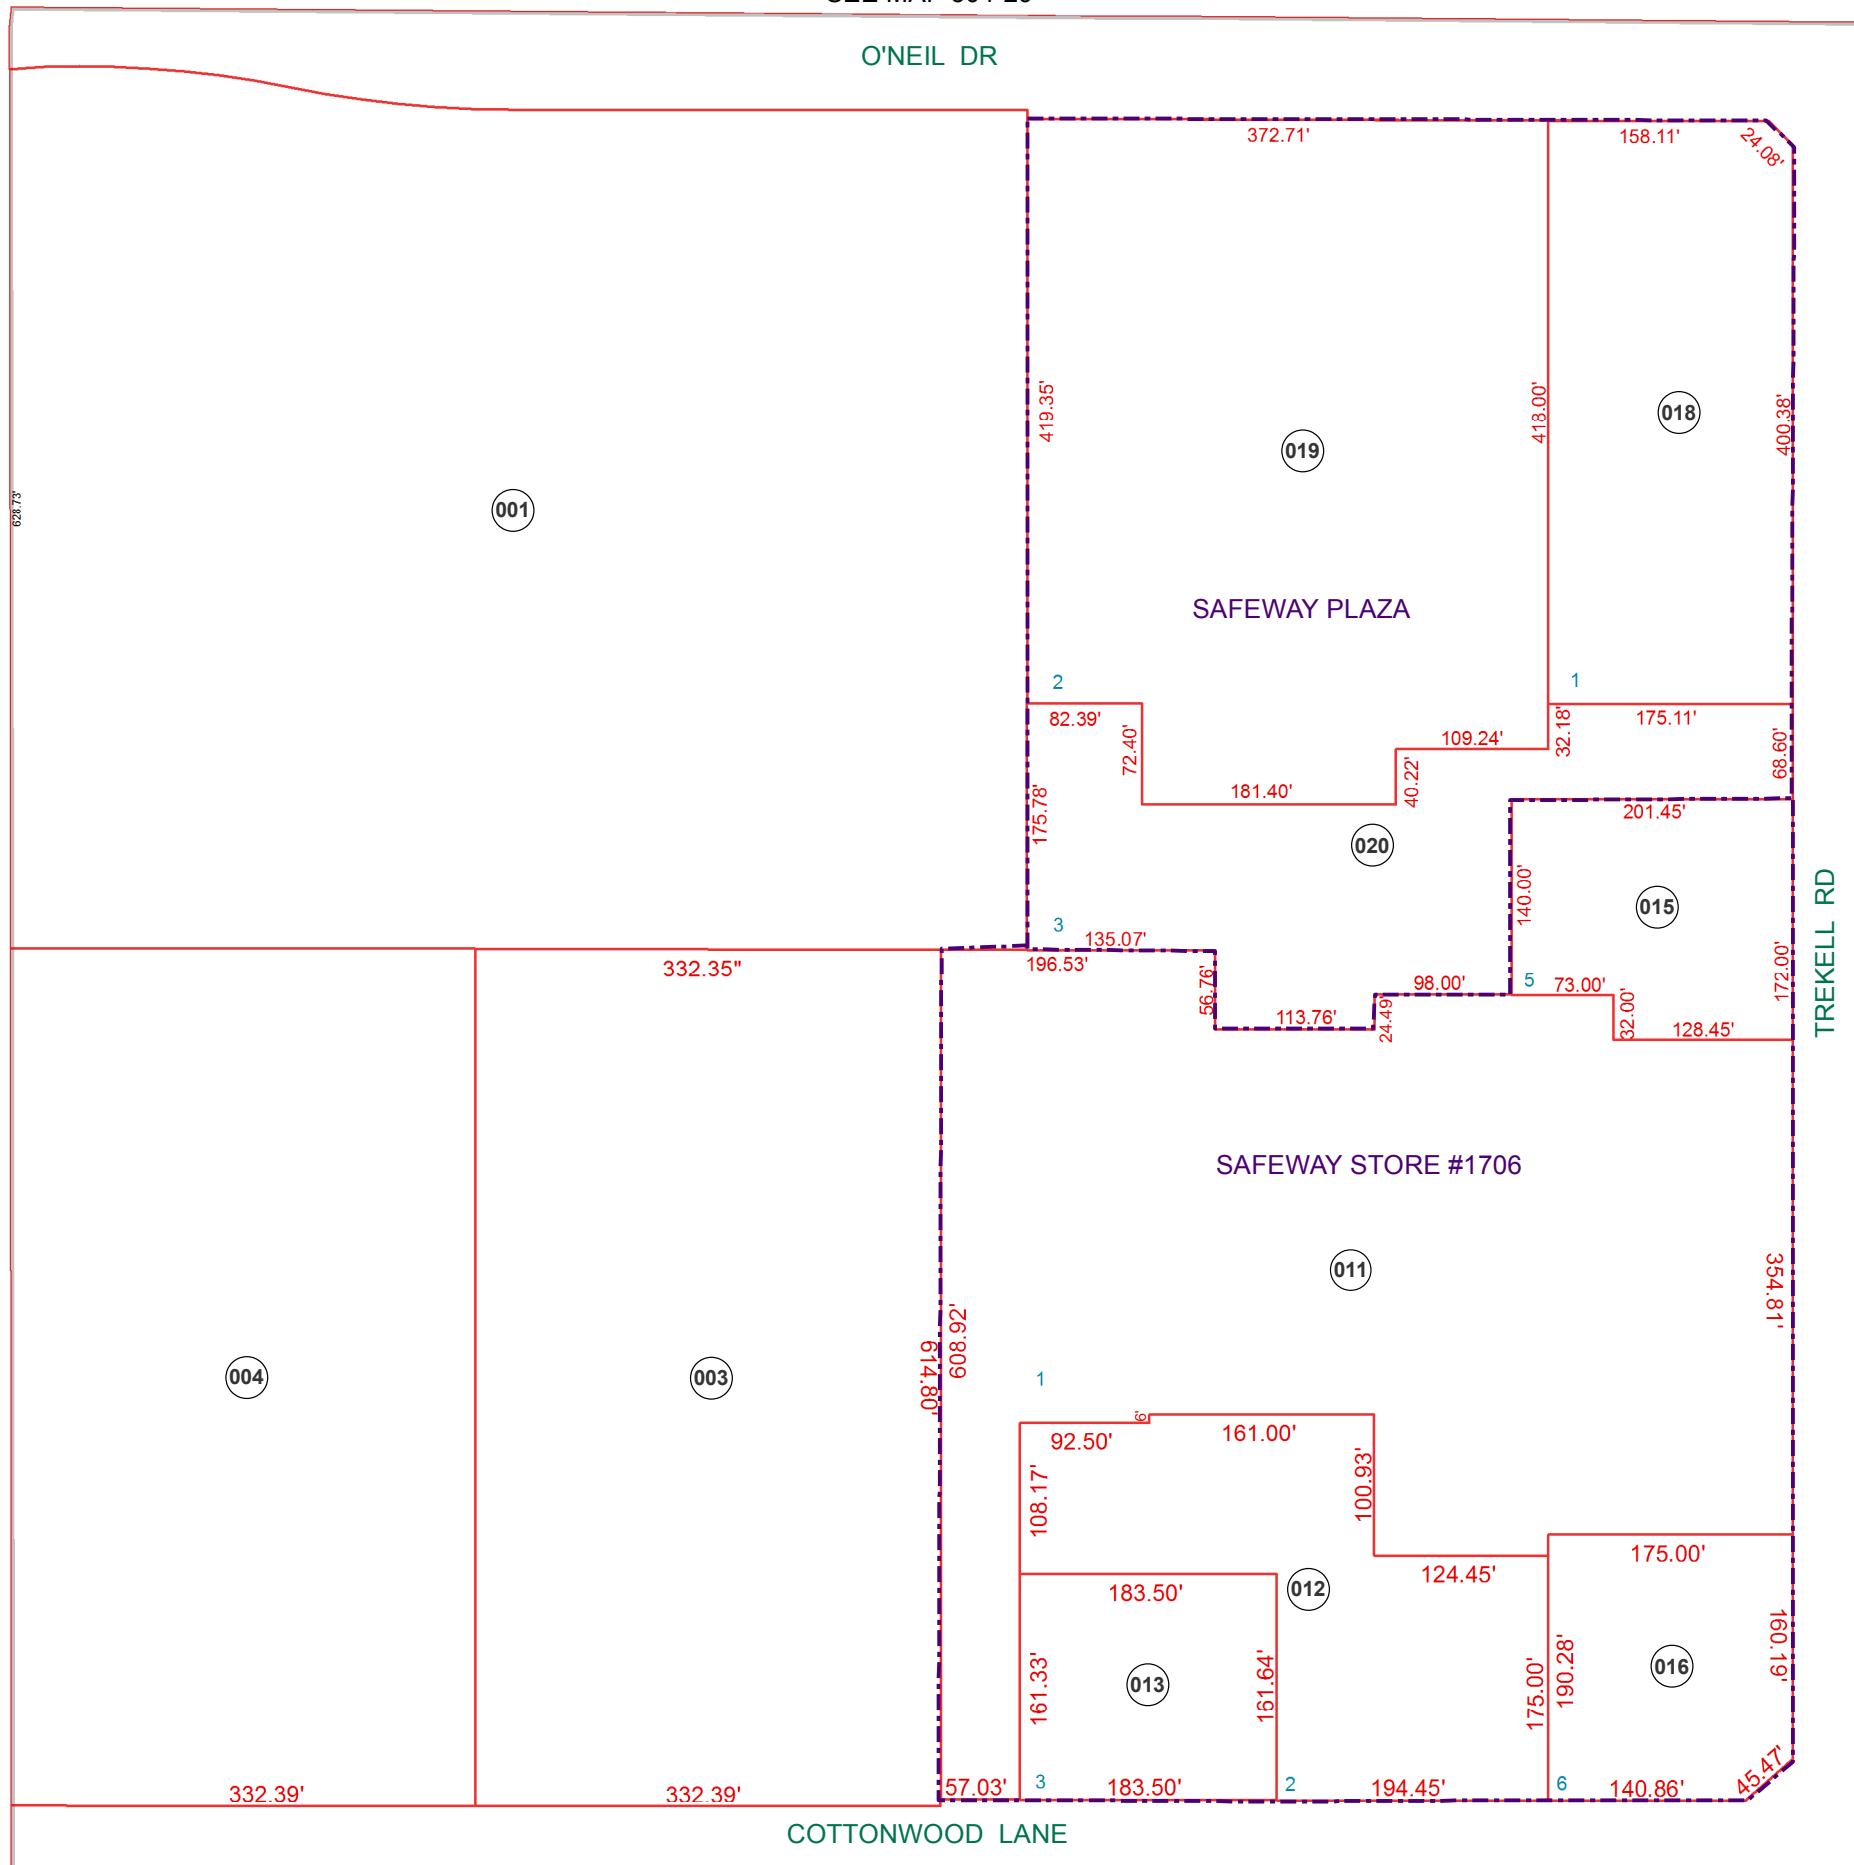

SEE MAP 504-29

O'NEIL DR

SEE MAP 504-30

KADOTA AVE

COTTONWOOD LANE

SEE MAP 506-10

SEE MAP 505-01_2

BOOK - MAP

504-35

SE SE SEC. 17 T.06S. R.06E.
SAFEWAY STORE #1706
COTTONWOOD LN AND TREKELL RD
CABINET E SLIDE 015
SAFEWAY PLAZA
REPLAT OF LOTS 4 AND 7 OF
SAFEWAY STORE #1706
2016-024513

LOCATION MAPS
R.E.

		McCartney Rd				
6	5	4	3	2	1	
7	8	Rodeo Rd		11	12	
		Korsten Rd				
18	17	16	15	14	13	
		Cottonwood Ln				
19	20	21	22	23	24	
		Florence Blvd				
30	29	28	27	26	25	
		Trekell Rd				
31	32	33	34	35	36	
		Pearl Rd		Heness Rd		
		Selma Hwy				

Revised: 8/2/2016

By: YL

PINAL COUNTY
wide open opportunity

Pinal County Assessor

THIS MAP DOES NOT REPRESENT A SURVEY. NO LIABILITY IS ASSUMED FOR THE ACCURACY OF THE DATA DELINEATED HEREIN, EITHER EXPRESSED OR IMPLIED BY PINAL COUNTY OR ITS EMPLOYEES. THIS MAP IS COMPILED FROM OFFICIAL RECORDS, INCLUDING PLATS, SURVEYS, RECORDED DEEDS AND CONTRACTS, AND ONLY CONTAINS INFORMATION REQUIRED FOR THE PINAL COUNTY ASSESSOR'S OFFICE PURPOSES.