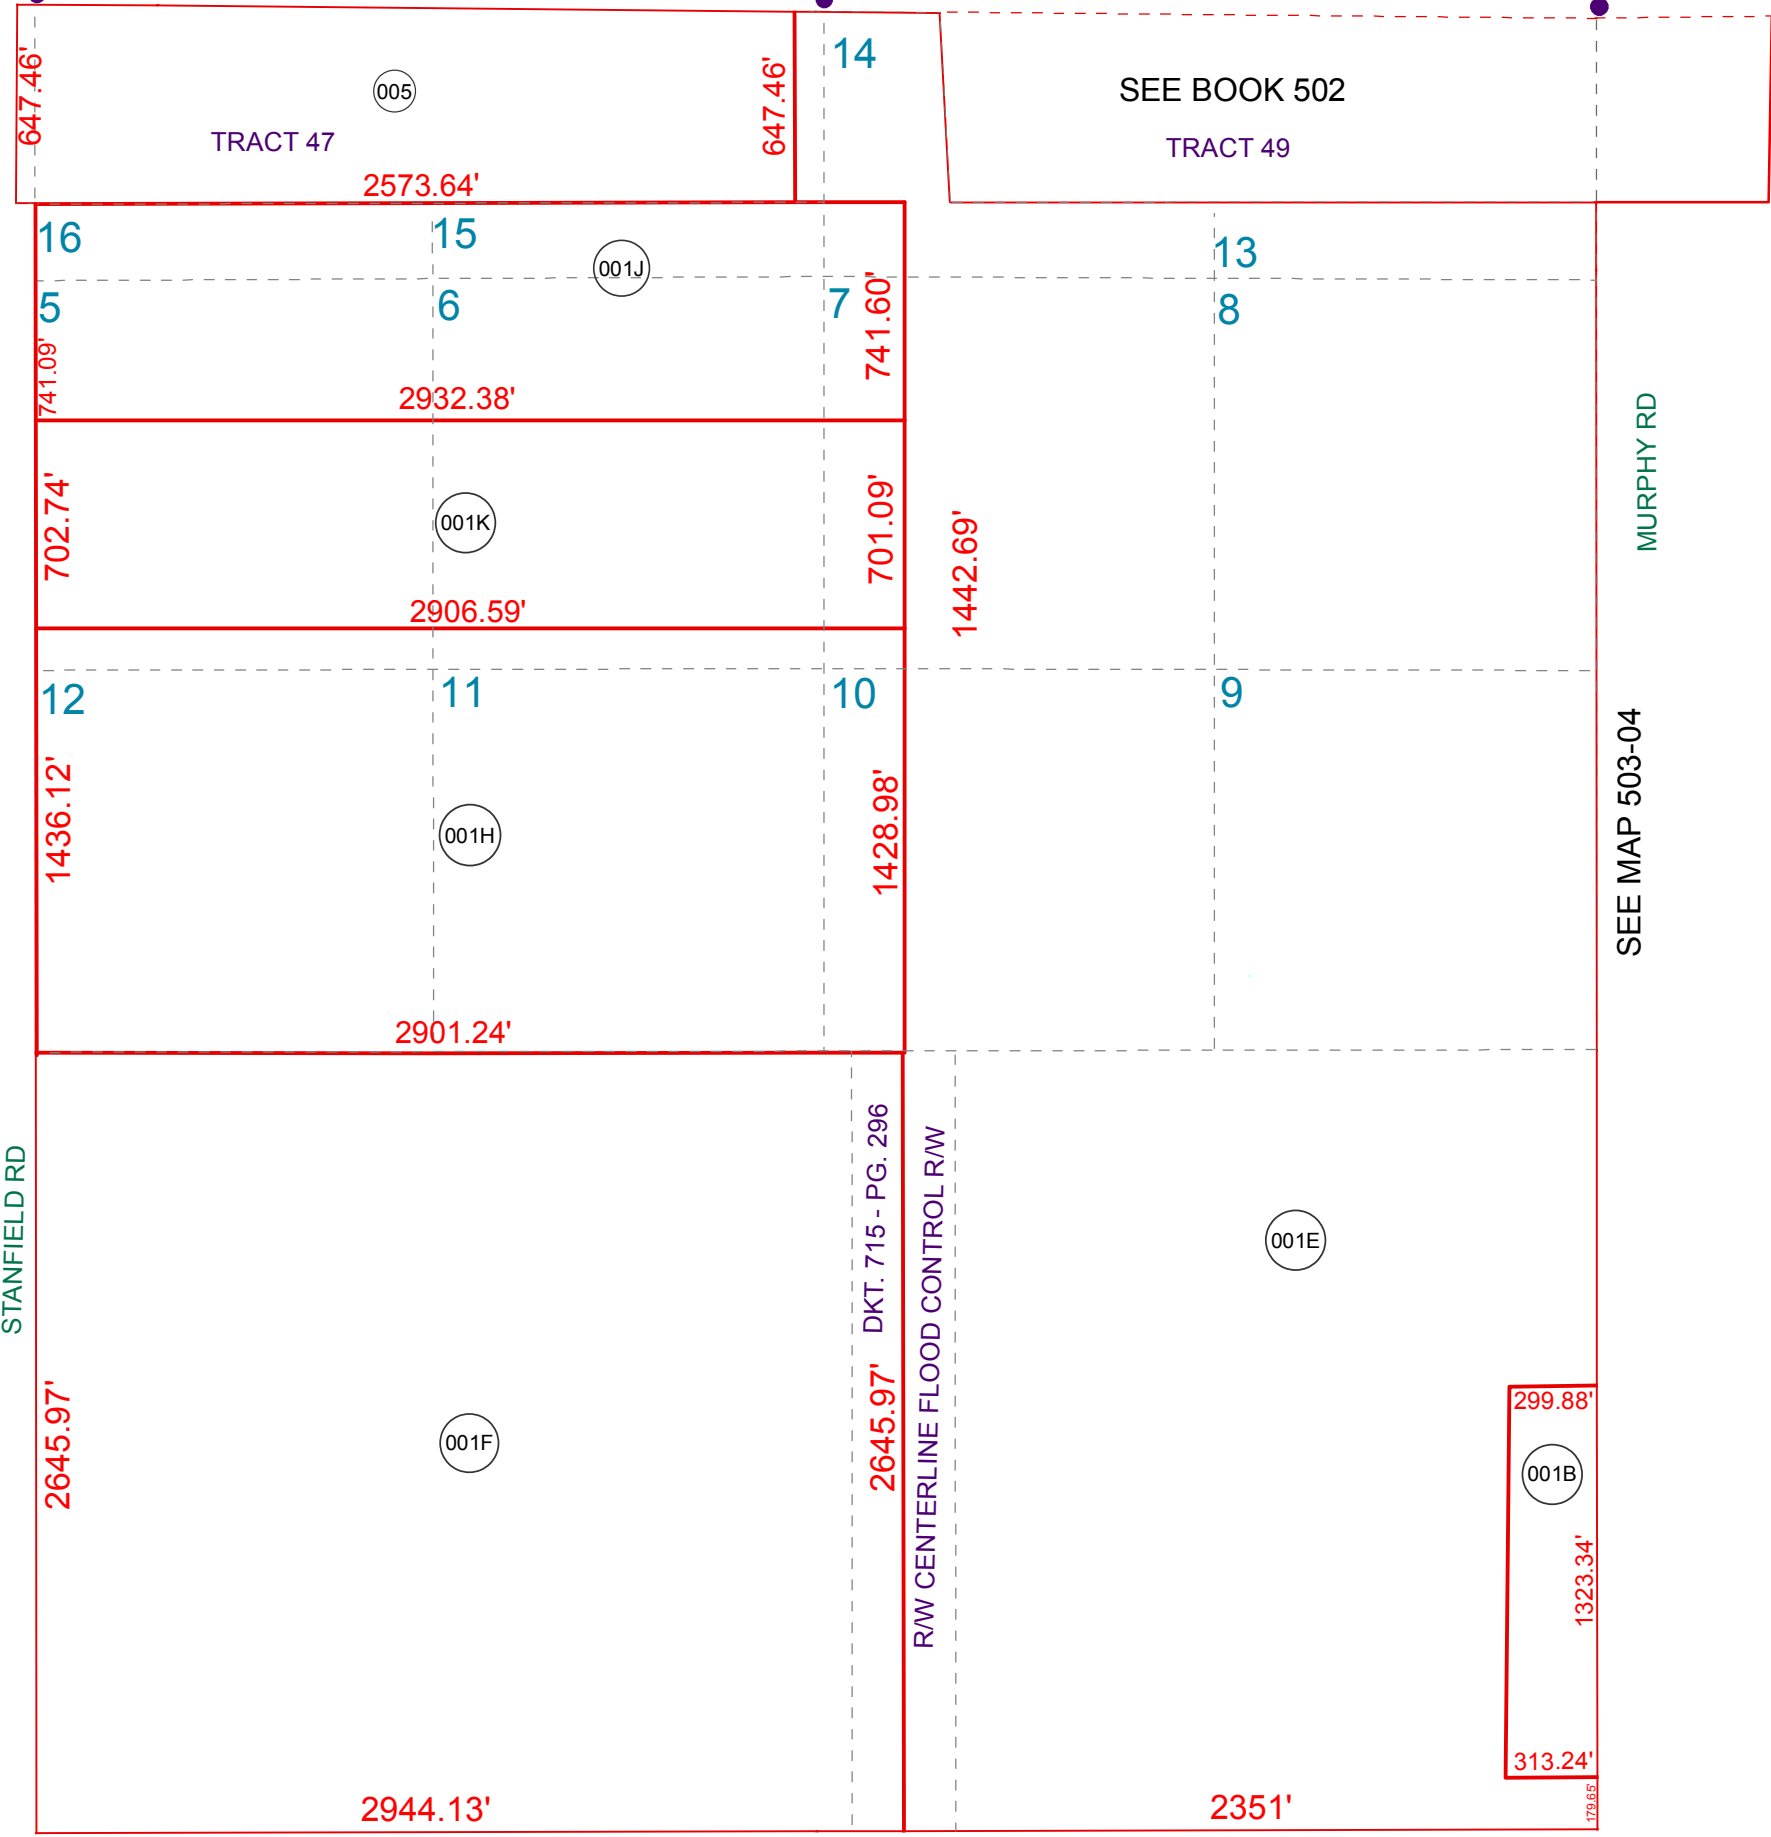

NW COR MILLER RD C4 COR NE COR

BOOK - MAP

503-05

SEC. 5 T.06S. R.04E.

LOCATION MAPS
R.E.

6	5	4	3	2	1
7	8	9	10	11	12
18	17	16	15	14	13
19	20	21	22	23	24
30	29	28	27	26	25
31	32	33	34	35	36

SECTION

Revised: 11/22/2013

By: *KG*

PINAL COUNTY
wide open opportunity

Pinal County Assessor

THIS MAP DOES NOT REPRESENT A SURVEY. NO LIABILITY IS ASSUMED FOR THE ACCURACY OF THE DATA DELINEATED HEREIN, EITHER EXPRESSED OR IMPLIED BY PINAL COUNTY OR ITS EMPLOYEES. THIS MAP IS COMPILED FROM OFFICIAL RECORDS, INCLUDING PLATS, SURVEYS, RECORDED DEEDS AND CONTRACTS, AND ONLY CONTAINS INFORMATION REQUIRED FOR THE PINAL COUNTY ASSESSOR'S OFFICE PURPOSES.