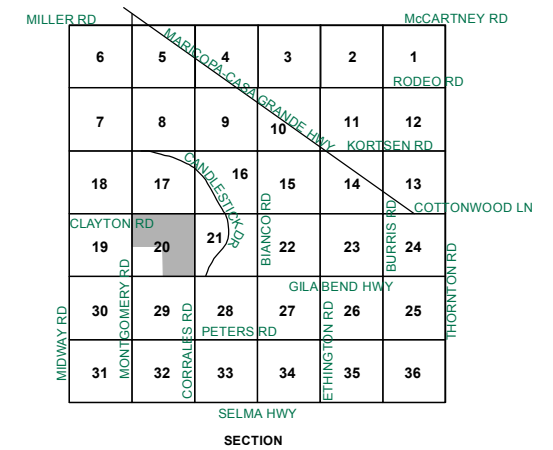

SEE MAP 503-26_1

SEE MAP 503-76_4

SEE MAP 503-26_1

CLAYTON RD

FRANCISCO GRANDE RESORT

001L

SEE MAP 503-40

001

001M

001Q

001N

001P

HIGHWAY 84

SEE MAP 503-57

CORRALES RD

SEE MAP 503-42_4

SEE MAP 503-41

SEE MAP 503-70_3

SEE MAP 503-70_2

SEE MAP 503-38

MONTGOMERY RD

BOOK - MAP

503-39

SEC. 20 T.06S. R.05E.

LOCATION MAPS

R.E.

SECTION

Revised: 9/01/2016

By: HY

PINAL COUNTY
wide open opportunity

Pinal County Assessor

THIS MAP DOES NOT REPRESENT A SURVEY. NO LIABILITY IS ASSUMED FOR THE ACCURACY OF THE DATA DELINEATED HEREIN, EITHER EXPRESSED OR IMPLIED BY PINAL COUNTY OR ITS EMPLOYEES. THIS MAP IS COMPILED FROM OFFICIAL RECORDS, INCLUDING PLATS, SURVEYS, RECORDED DEEDS AND CONTRACTS, AND ONLY CONTAINS INFORMATION REQUIRED FOR THE PINAL COUNTY ASSESSOR'S OFFICE PURPOSES.