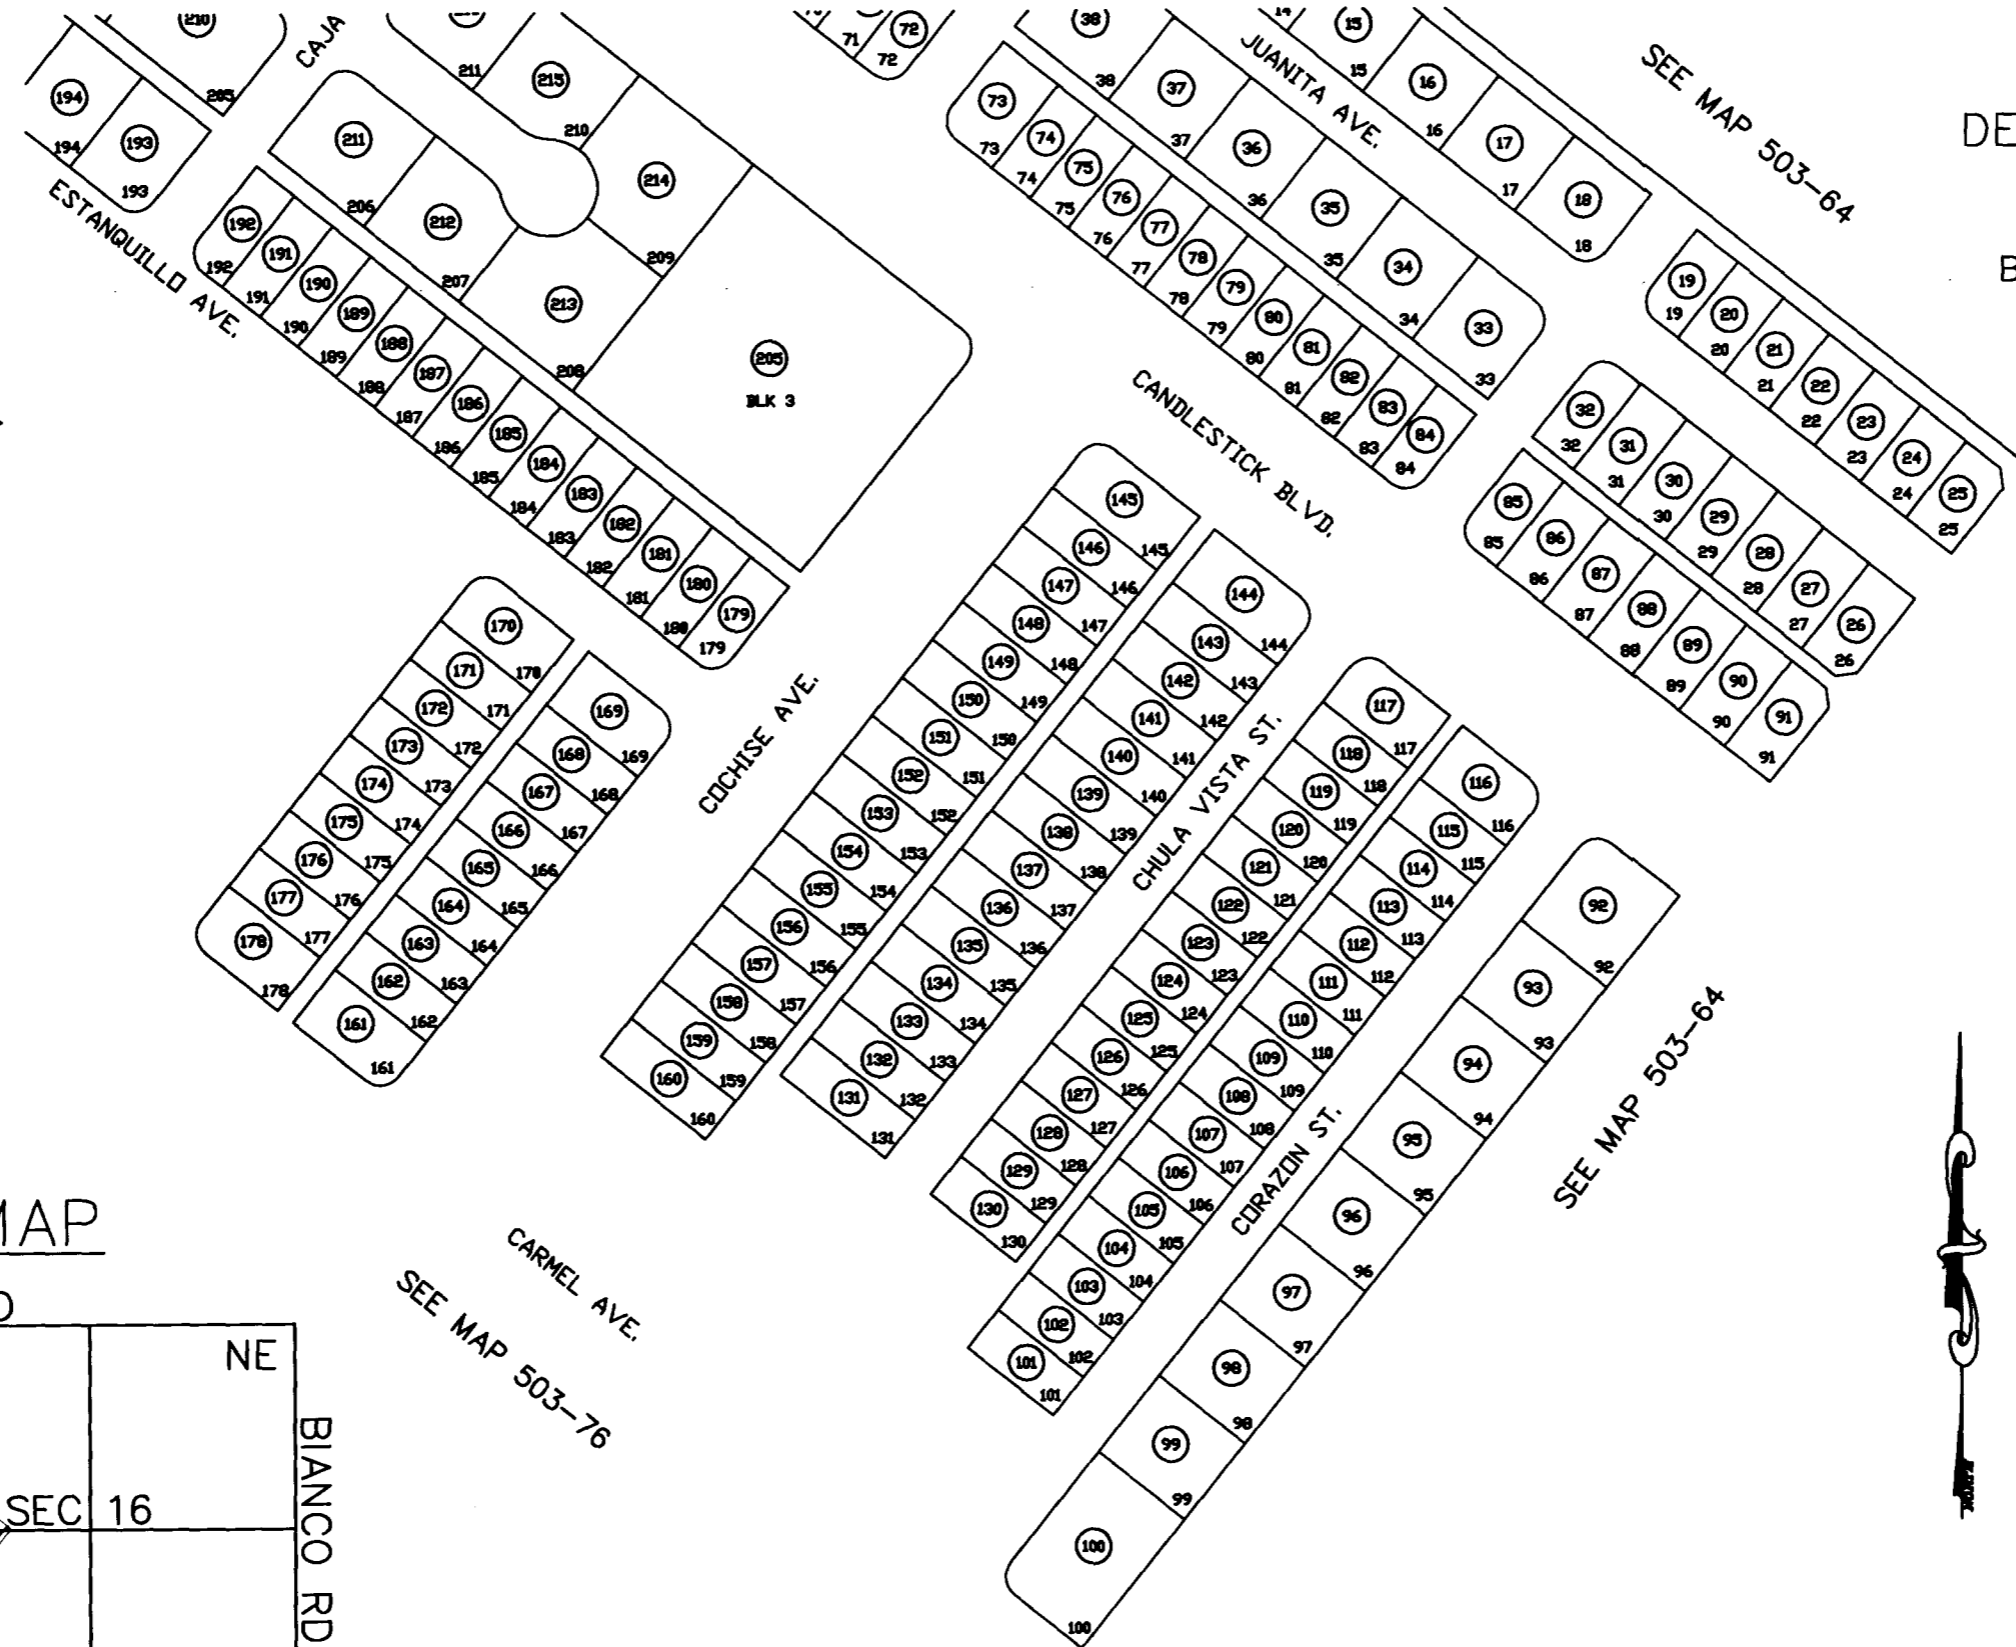

SEC. 16 & 17 TN.6S RG.5E

SEE MAP 503-61_1

503-63
2/2

DESERT CARMEL
UNIT E
BK 14 - PG 002

AREA CODE
0000

SPECIAL DISTRICTS
00000
00000

THIS MAP IS FOR TAX PURPOSES ONLY.
THIS OFFICE WILL NOT ASSUME LIABILITY FOR
REPRESENTATION, MEASUREMENTS OR ACREAGE.

THE ORIGINAL PLAT OF THIS SUBDIVISION IS
ON FILE WITH THE PINAL COUNTY RECORDERS
OFFICE, FOR COMPLETE INFORMATION OF PLAT
AND CC&R'S CALL (520) 868-7100.

VICINITY MAP

SCALE: 1" = 200'

05-24-2003