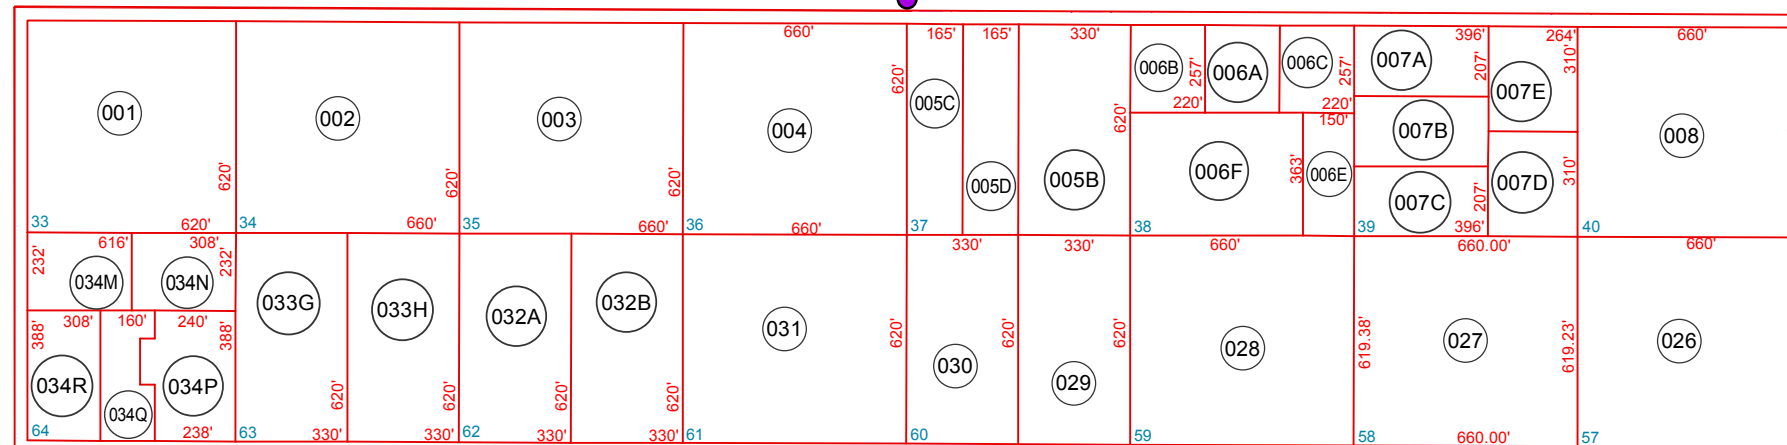

SEE MAP 501-10_2

DUNE SHADOW RD

N1/4 COR

SEE MAP 501-49_1

WILDWOOD RD

USA

7

8

18

17

19

20

FRESNO RD

SEE MAP 501-01

SEE MAP 501-13

RALSTON RD

TOWNSHIP

SECTION

Revised: 10/10/2017

By: **KG**

PINAL COUNTY

WIDE OPEN OPPORTUNITY

Pinal County Assessor

THIS MAP DOES NOT REPRESENT A SURVEY. NO LIABILITY IS ASSUMED FOR THE ACCURACY OF THE DATA DELINEATED HEREIN, EITHER EXPRESSED OR IMPLIED BY PINAL COUNTY OR ITS EMPLOYEES. THIS MAP IS COMPILED FROM OFFICIAL RECORDS, INCLUDING PLATS, SURVEYS, RECORDED DEEDS AND CONTRACTS, AND ONLY CONTAINS INFORMATION REQUIRED FOR THE PINAL COUNTY ASSESSOR'S OFFICE PURPOSES.