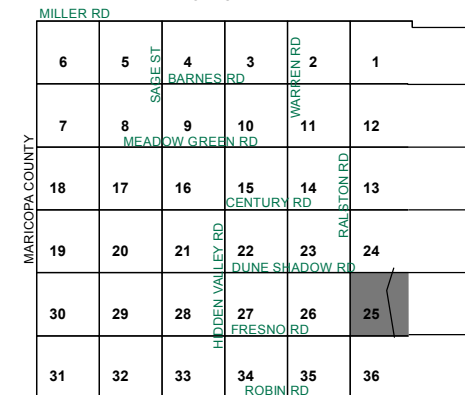

SEE MAP 501-10_2

DUNE SHADOW RD

N1/4 COR

SEE MAP 501-49_1

WILDWOOD RD

USA

7

8

18

17

19

20

FRESNO RD

SEE MAP 501-01

SEE MAP 501-13

RALSTON RD

SEE MAP 501-11_1

GARNET RD
SEE MAP 501-12

SEE MAP 501-11_1

BOOK - MAP

501-11_2

W2 SEC. 25 T.06S. R.02E.

HIDDEN VALLEY ESTATES UNIT 1
BK 9 - PG 14

LOCATION MAPS
R.E.

TOWNSHIP

SECTION

Revised: 10/10/2017

By: **KG**

PINAL COUNTY

WIDE OPEN OPPORTUNITY

Pinal County Assessor

THIS MAP DOES NOT REPRESENT A SURVEY. NO LIABILITY IS ASSUMED FOR THE ACCURACY OF THE DATA DELINEATED HEREIN, EITHER EXPRESSED OR IMPLIED BY PINAL COUNTY OR ITS EMPLOYEES. THIS MAP IS COMPILED FROM OFFICIAL RECORDS, INCLUDING PLATS, SURVEYS, RECORDED DEEDS AND CONTRACTS, AND ONLY CONTAINS INFORMATION REQUIRED FOR THE PINAL COUNTY ASSESSOR'S OFFICE PURPOSES.