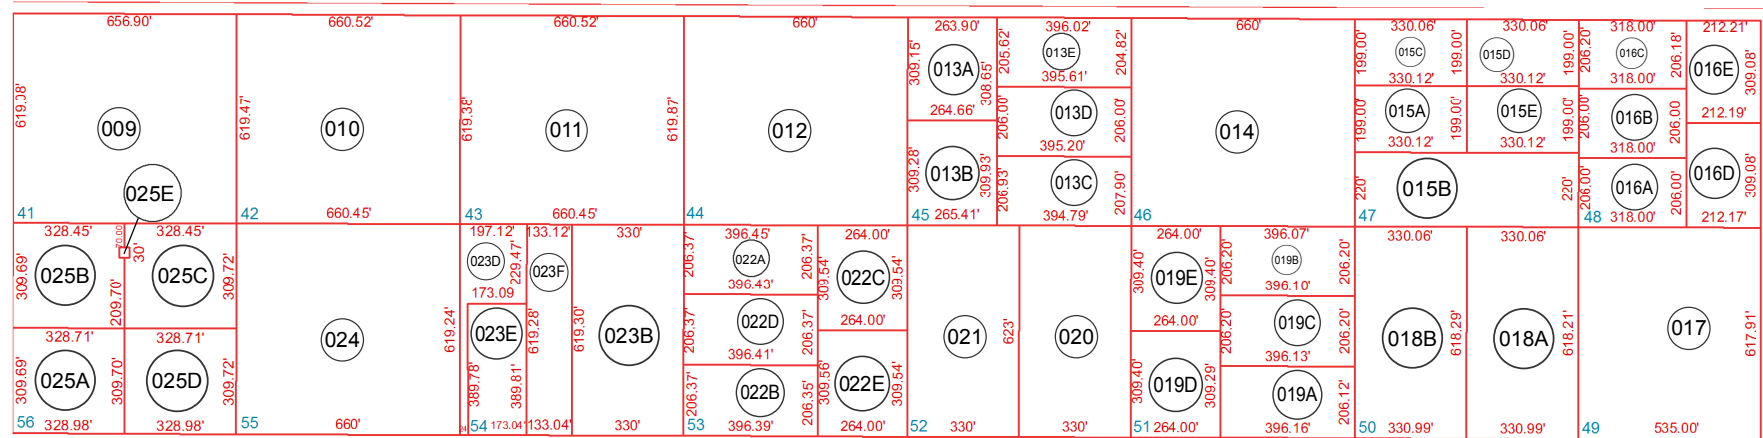

SEE MAP 501-10_1

DUNE SHADOW ROAD

SEE MAP 501-26

WILDWOOD ROAD

HIDDEN VALLEY ESTATES UNIT 8
SEE MAP 501-12

U.S.A.

SEE MAP 501-01

SEE MAP 501-11_2

GARNET ROAD

AMARILLO VALLEY ROAD

SEE MAP 501-38

BOOK - MAP

501-11_1

E2 SEC. 25 T.06S. R.02E.

HIDDEN VALLEY ESTATES UNIT 1
BK 9 - PG 14

LOCATION MAPS
R.E.

TOWNSHIP

SECTION

Revised: 10/25/2018

By: DW

PINAL COUNTY
WIDE OPEN OPPORTUNITY

Pinal County Assessor

THIS MAP DOES NOT REPRESENT A SURVEY. NO LIABILITY IS ASSUMED FOR THE ACCURACY OF THE DATA DELINEATED HEREIN, EITHER EXPRESSED OR IMPLIED BY PINAL COUNTY OR ITS EMPLOYEES. THIS MAP IS COMPILED FROM OFFICIAL RECORDS, INCLUDING PLATS, SURVEYS, RECORDED DEEDS AND CONTRACTS, AND ONLY CONTAINS INFORMATION REQUIRED FOR THE PINAL COUNTY ASSESSOR'S OFFICE PURPOSES.