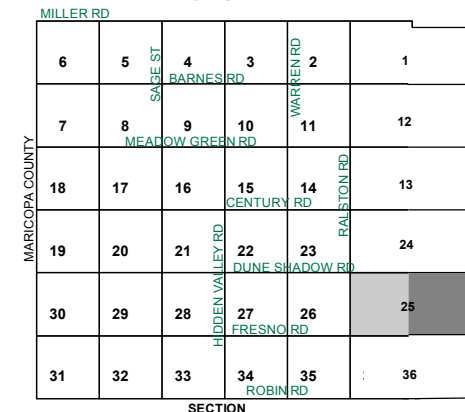

SEE MAP 501-10_1

DUNE SHADOW ROAD

SEE MAP 501-26

WILDWOOD ROAD

HIDDEN VALLEY ESTATES UNIT 8
SEE MAP 501-12

U.S.A.

SEE MAP 501-01

SEE MAP 501-11_2

GARNET ROAD

AMARILLO VALLEY ROAD

SEE MAP 501-38

BOOK - MAP

501-11_1

E2 SEC. 25 T.06S. R.02E.

HIDDEN VALLEY ESTATES UNIT 1
BK 9 - PG 14

LOCATION MAPS
R.E.

TOWNSHIP

SECTION

Revised: 10/25/2018

By: DW

PINAL COUNTY
WIDE OPEN OPPORTUNITY

Pinal County Assessor

THIS MAP DOES NOT REPRESENT A SURVEY. NO LIABILITY IS ASSUMED FOR THE ACCURACY OF THE DATA DELINEATED HEREIN, EITHER EXPRESSED OR IMPLIED BY PINAL COUNTY OR ITS EMPLOYEES. THIS MAP IS COMPILED FROM OFFICIAL RECORDS, INCLUDING PLATS, SURVEYS, RECORDED DEEDS AND CONTRACTS, AND ONLY CONTAINS INFORMATION REQUIRED FOR THE PINAL COUNTY ASSESSOR'S OFFICE PURPOSES.