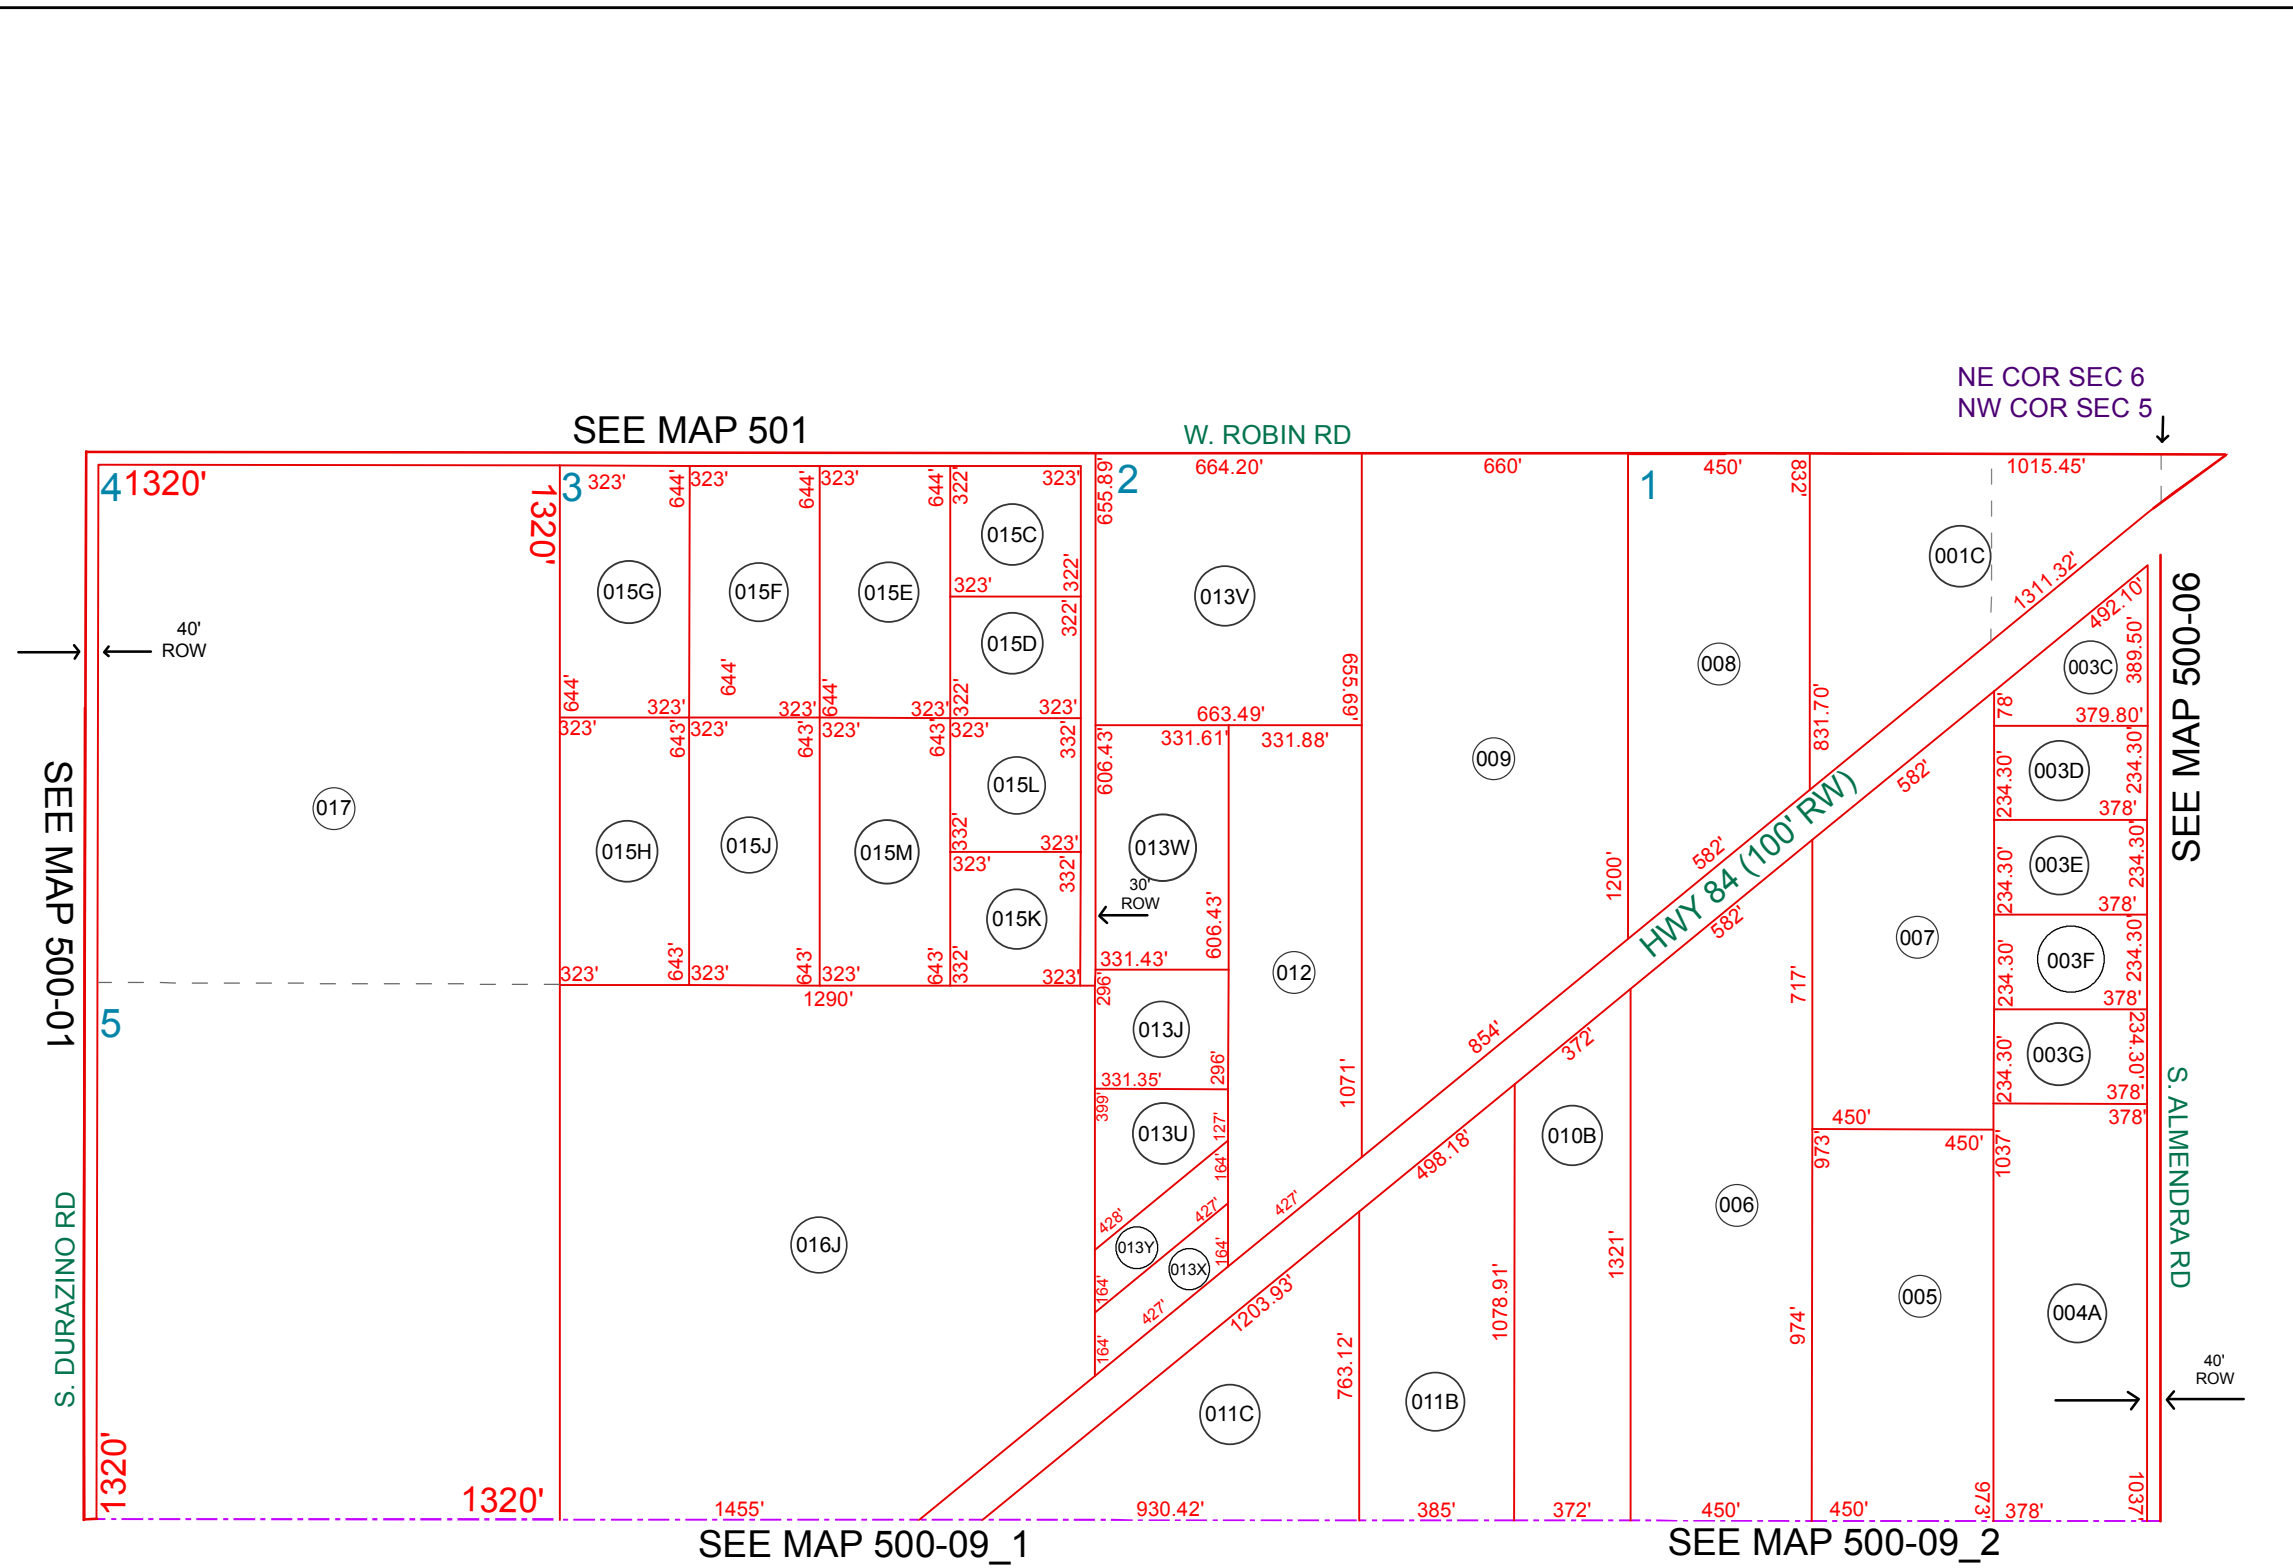

# 500-08

N/2 SEC. 6 T.07S. R.03E.

LOCATION MAPS

TOWNSHIP  
AMARILLO VALLEY

6	5	4	3	2	1
7	8	9	10	11	12
18	17	16	15	14	13
19	20	21	22	23	24
30	29	28	27	26	25
31	32	33	34	35	36

SECTION

Revised: 8/19/2013

By: \*KG\*

PINAL COUNTY  
*wide open opportunity*

**Pinal County Assessor**

THIS MAP DOES NOT REPRESENT A SURVEY. NO LIABILITY IS ASSUMED FOR THE ACCURACY OF THE DATA DELINEATED HEREIN, EITHER EXPRESSED OR IMPLIED BY PINAL COUNTY OR ITS EMPLOYEES. THIS MAP IS COMPILED FROM OFFICIAL RECORDS, INCLUDING PLATS, SURVEYS, RECORDED DEEDS AND CONTRACTS, AND ONLY CONTAINS INFORMATION REQUIRED FOR THE PINAL COUNTY ASSESSOR'S OFFICE PURPOSES.