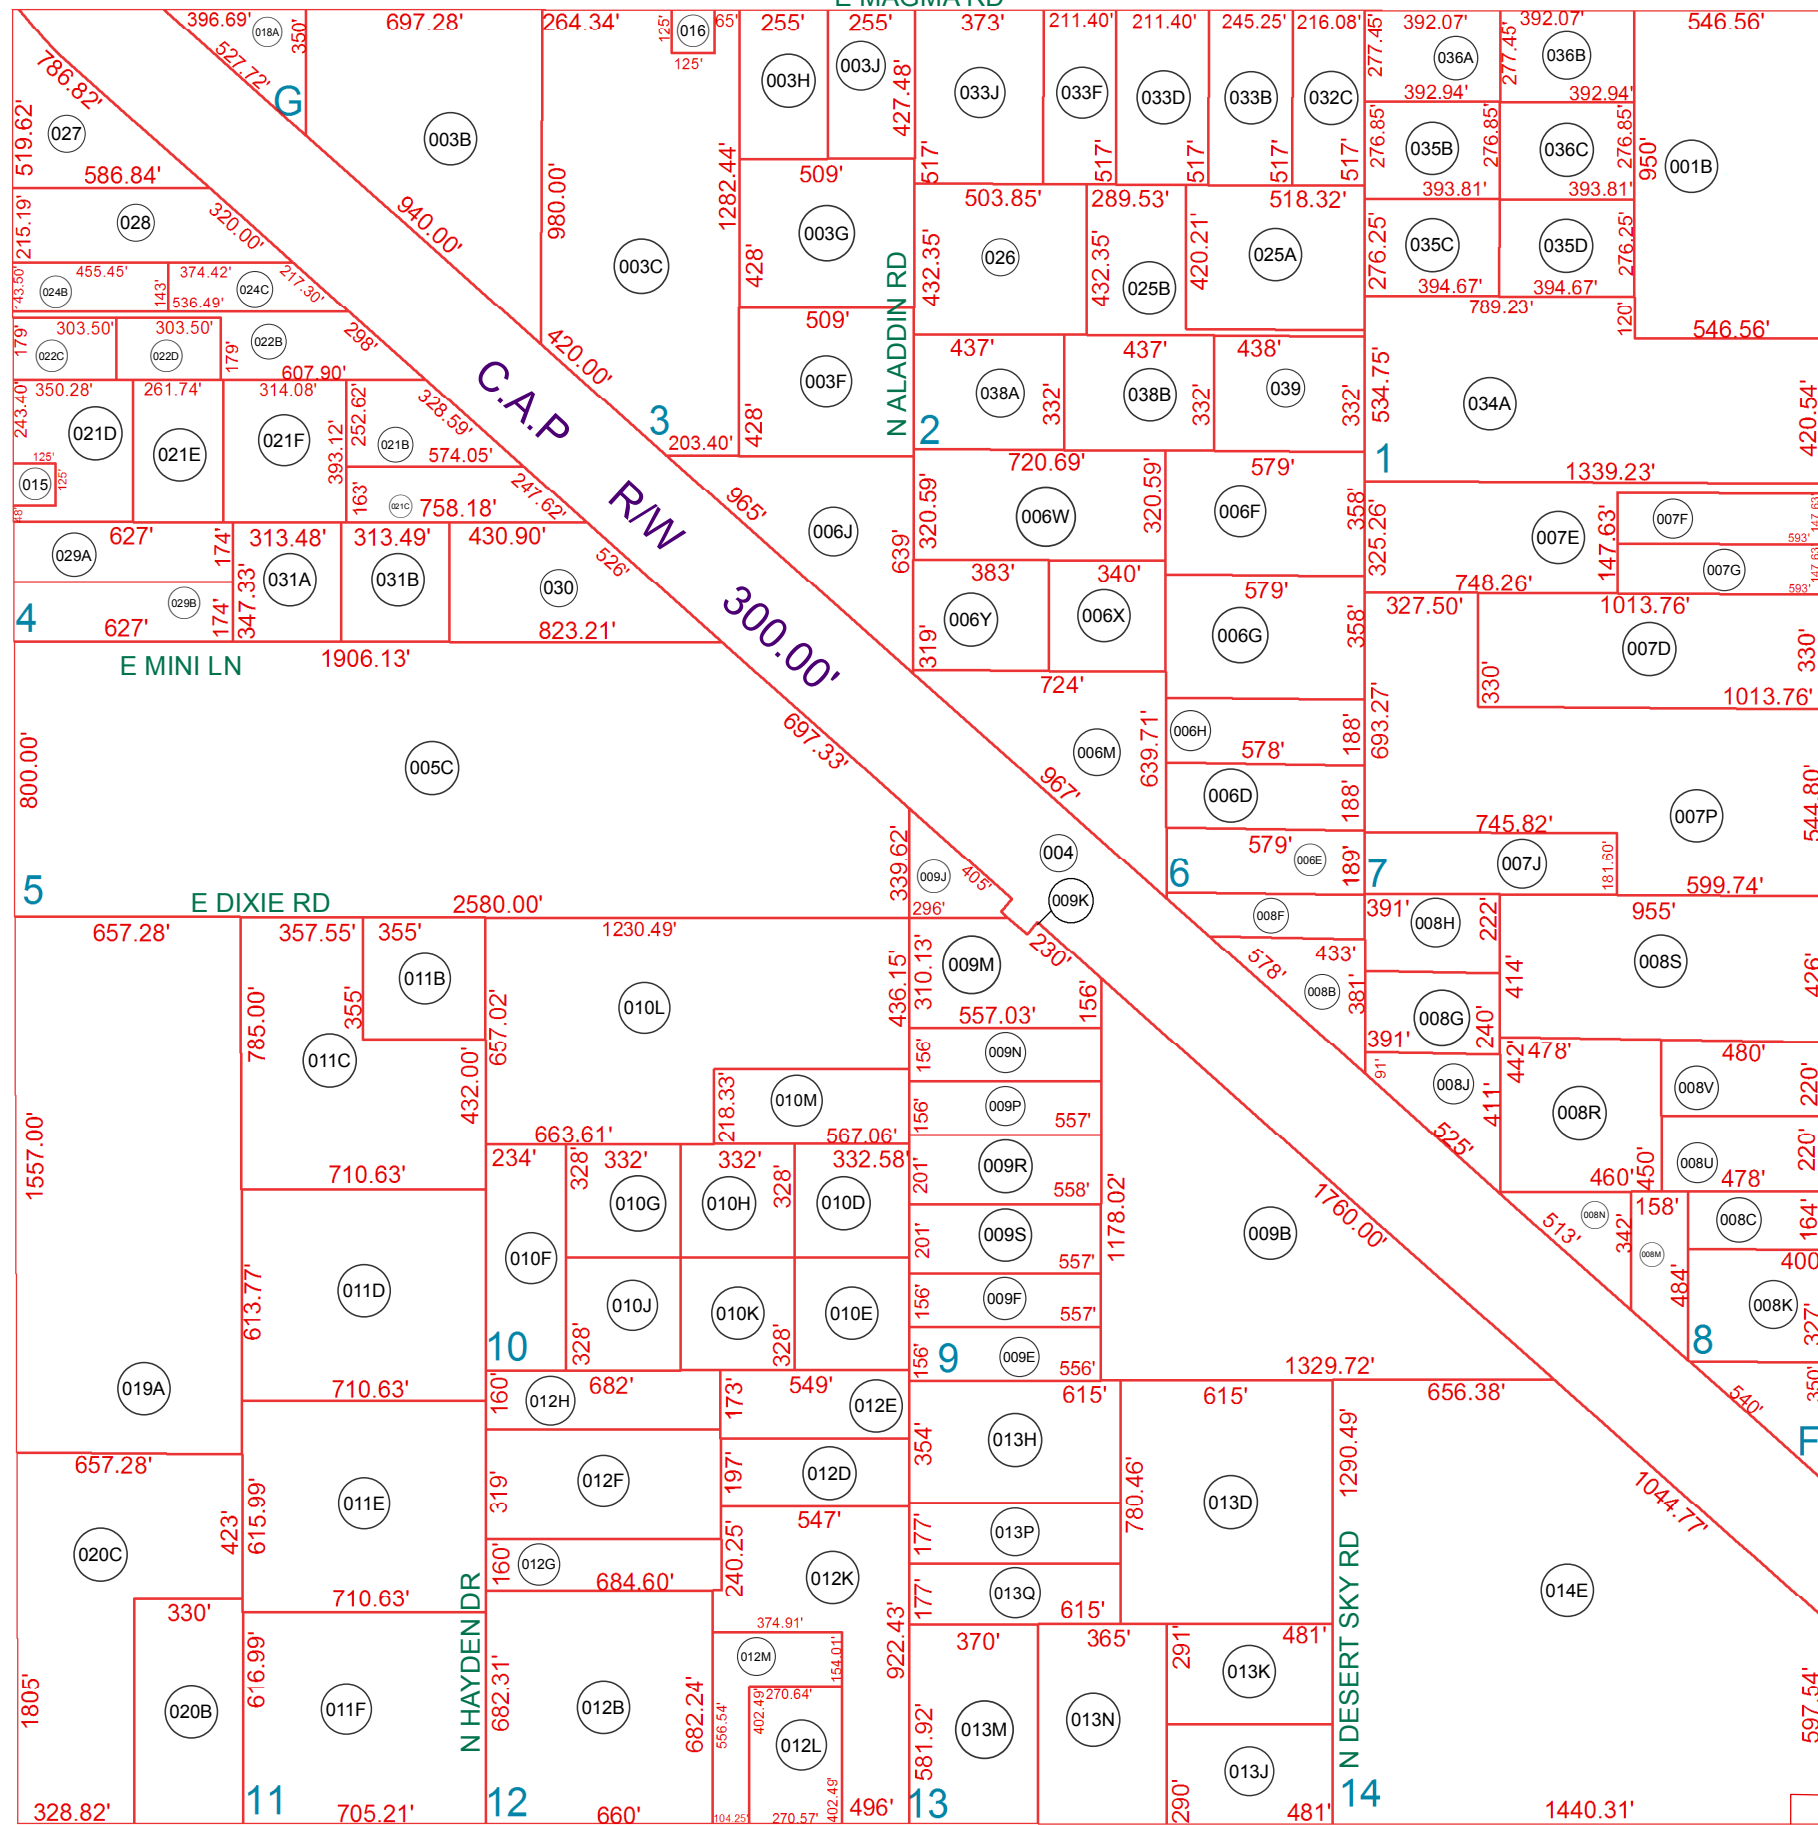

SEE MAP 210-44
E MAGMA RD

PERM. EASEMENT
(.04 AC) 1366/73

SEE MAP 210-46
N FELIX RD

SEE MAP 210-48
N COPPER RD

AZ FARMS RD
SEE MAP 200-70_1

BOOK - MAP

210-47

SEC. 32 T.03S. R.09E.
SUN VALLEY FARMS
UNIT 5
SURVEY BK 1 PAGE 79

LOCATION MAPS
R.E.

6	5	4	3	2	1
7	8	9	10	11	12
18	17	16	15	14	13
19	20	21	22	23	24
30	29	28	27	26	25
31	32	33	34	35	36

Revised: 11/22/2017
By: HY

Pinal County Assessor

THIS MAP DOES NOT REPRESENT A SURVEY. NO LIABILITY IS ASSUMED FOR THE ACCURACY OF THE DATA DELINEATED HEREIN, EITHER EXPRESSED OR IMPLIED BY PINAL COUNTY OR ITS EMPLOYEES. THIS MAP IS COMPILED FROM OFFICIAL RECORDS, INCLUDING PLATS, SURVEYS, RECORDED DEEDS AND CONTRACTS, AND ONLY CONTAINS INFORMATION REQUIRED FOR THE PINAL COUNTY ASSESSOR'S OFFICE PURPOSES.