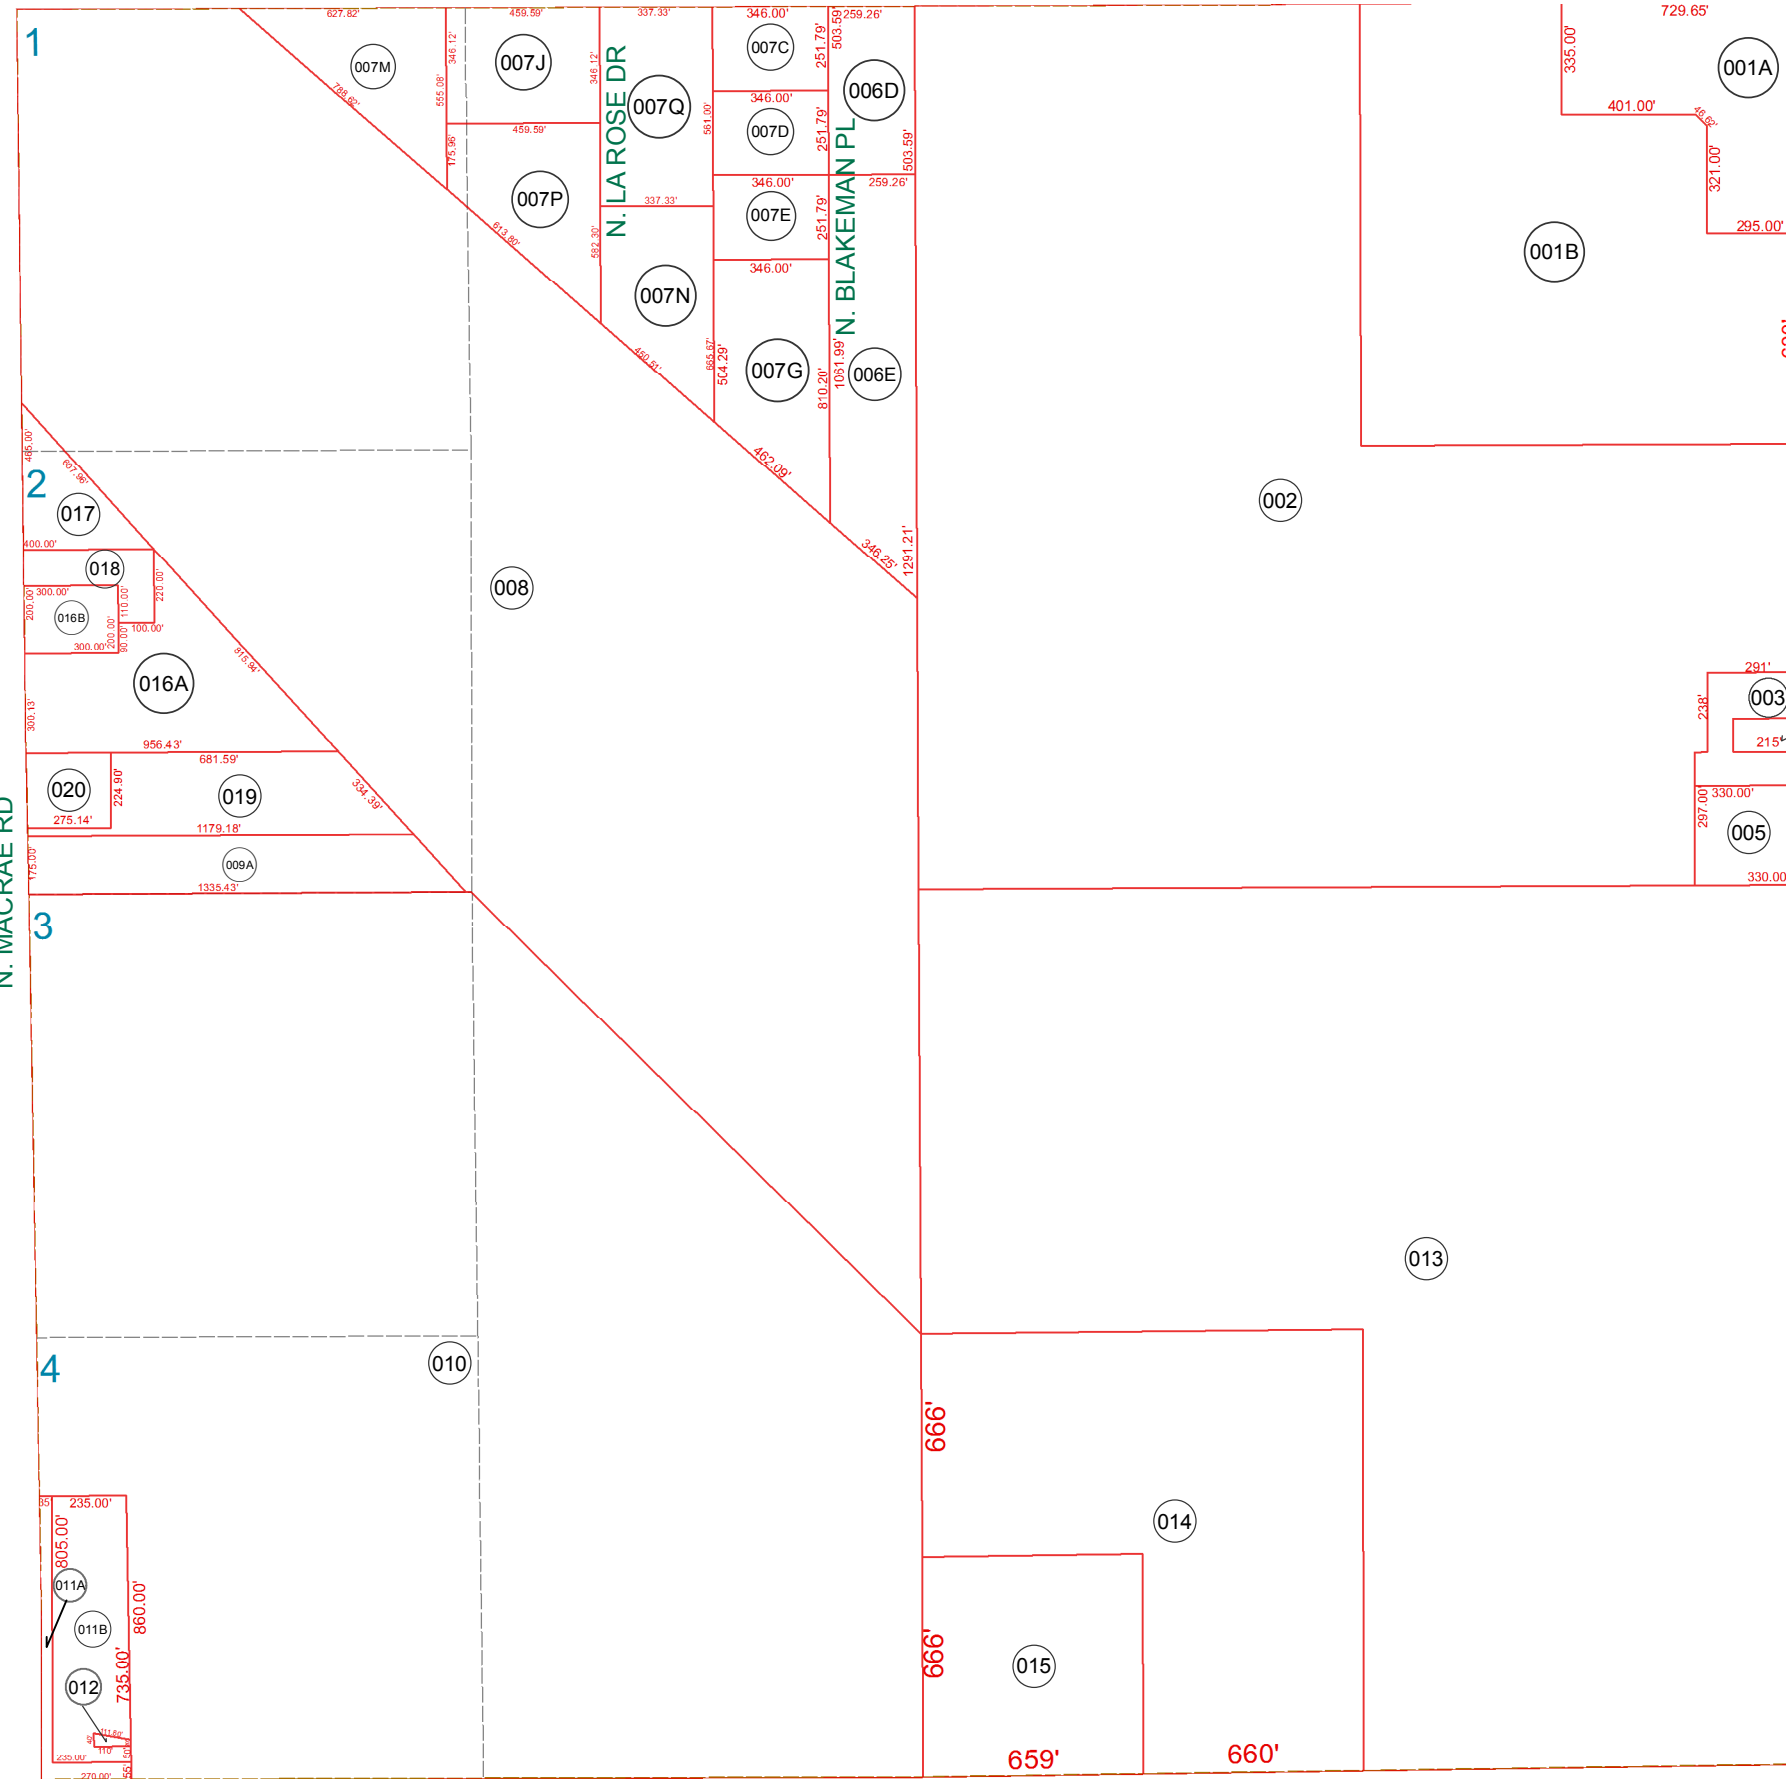

SEE MAP 209-18
W. VAH KI INN RD

SEE MAP 509-53

N. MACRAE RD

SEE MAP 509-56

W. COOLIDGE AVE
SEE MAP 209-28

N. SKOUSEN RD
SEE MAP 209-20_1

BOOK - MAP

209-19

SEC. 19 T.05S. R.08E.

LOCATION MAPS

	6	5	4	3	2	1
MACRAE RD	7	8	9	10	11	12
			HWY 87	HWY 287		
MACRAE RD	17	16	15	14	13	
			VAH KI INN RD			
	19	20	21	22	23	24
			SKOUSEN RD	ARIZONA BLVD	CHRISTENSEN RD	
COOLIDGE AVE	30	29	28	27	26	25
MARTIN RD			KENMORTHY RD		NAFZIGER RD	
	31	32	33	34	35	36
BARTLETT RD						ATTAWAY RD

Revised: 8/15/2017

By: **TH**

PINAL COUNTY
WIDE OPEN OPPORTUNITY

THIS MAP DOES NOT REPRESENT A SURVEY. NO LIABILITY IS ASSUMED FOR THE ACCURACY OF THE DATA DELINEATED HEREIN, EITHER EXPRESSED OR IMPLIED BY PINAL COUNTY OR ITS EMPLOYEES. THIS MAP IS COMPILED FROM OFFICIAL RECORDS, INCLUDING PLATS, SURVEYS, RECORDED DEEDS AND CONTRACTS, AND ONLY CONTAINS INFORMATION REQUIRED FOR THE PINAL COUNTY ASSESSOR'S OFFICE PURPOSES.