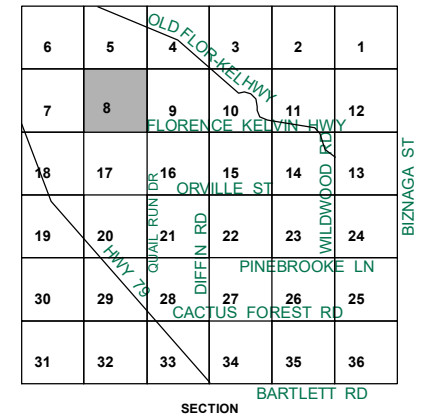

SEE MAP 206-01\_1

SEE MAP 206-01\_2  
N. DOGWOOD RD.

SEE MAP 206-07

FLORENCE/KELVIN HWY

QUAIL RUN DR  
SEE MAP 206-04

BOOK - MAP

# 206-03

SEC. 8 T.05S. R.10E.

LOCATION MAPS  
R.E.

Revised: 12/10/2018

By: KG

**PINAL COUNTY**  
WIDE OPEN OPPORTUNITY

Pinal County Assessor

THIS MAP DOES NOT REPRESENT A SURVEY. NO LIABILITY IS ASSUMED FOR THE ACCURACY OF THE DATA DELINEATED HEREIN, EITHER EXPRESSED OR IMPLIED BY PINAL COUNTY OR ITS EMPLOYEES. THIS MAP IS COMPILED FROM OFFICIAL RECORDS, INCLUDING PLATS, SURVEYS, RECORDED DEEDS AND CONTRACTS, AND ONLY CONTAINS INFORMATION REQUIRED FOR THE PINAL COUNTY ASSESSOR'S OFFICE PURPOSES.