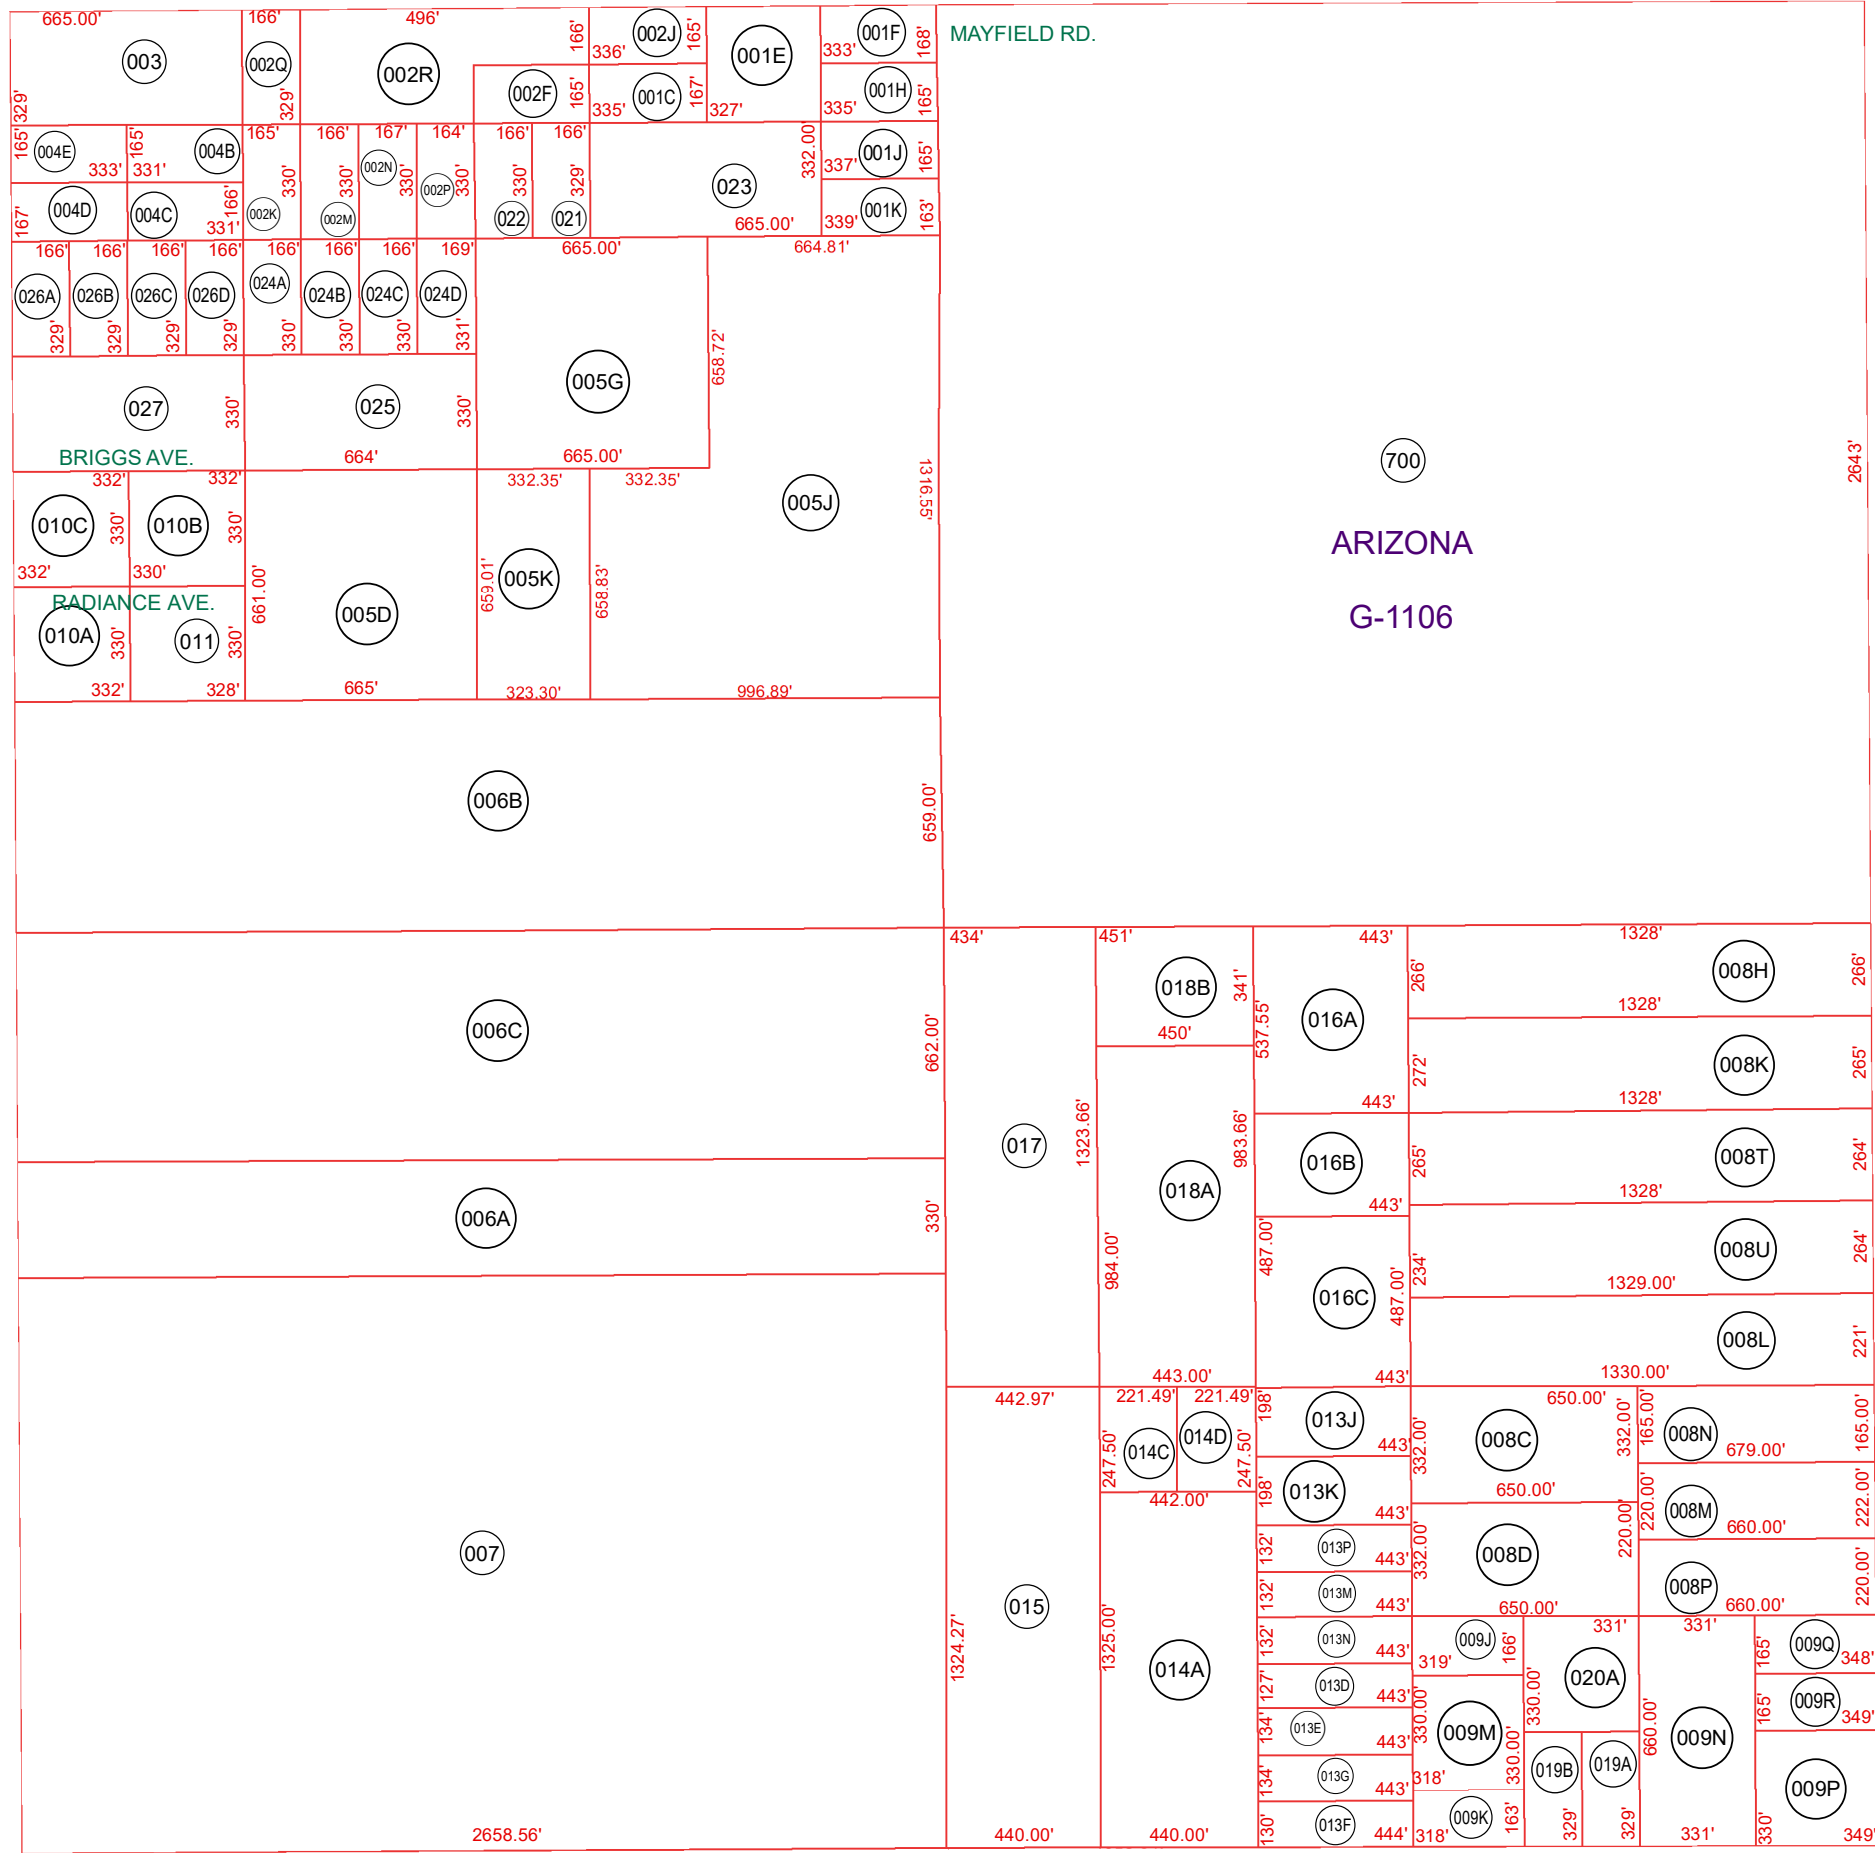

SEE MAP 206-01\_1

SEE MAP 206-01\_2  
N. DOGWOOD RD.

SEE MAP 206-07

FLORENCE/KELVIN HWY

QUAIL RUN DR  
SEE MAP 206-04

BOOK - MAP

# 206-03

SEC. 8 T.05S. R.10E.

LOCATION MAPS  
R.E.

Revised: 12/10/2018

By: KG

**PINAL COUNTY**  
WIDE OPEN OPPORTUNITY

Pinal County Assessor

THIS MAP DOES NOT REPRESENT A SURVEY. NO LIABILITY IS ASSUMED FOR THE ACCURACY OF THE DATA DELINEATED HEREIN, EITHER EXPRESSED OR IMPLIED BY PINAL COUNTY OR ITS EMPLOYEES. THIS MAP IS COMPILED FROM OFFICIAL RECORDS, INCLUDING PLATS, SURVEYS, RECORDED DEEDS AND CONTRACTS, AND ONLY CONTAINS INFORMATION REQUIRED FOR THE PINAL COUNTY ASSESSOR'S OFFICE PURPOSES.