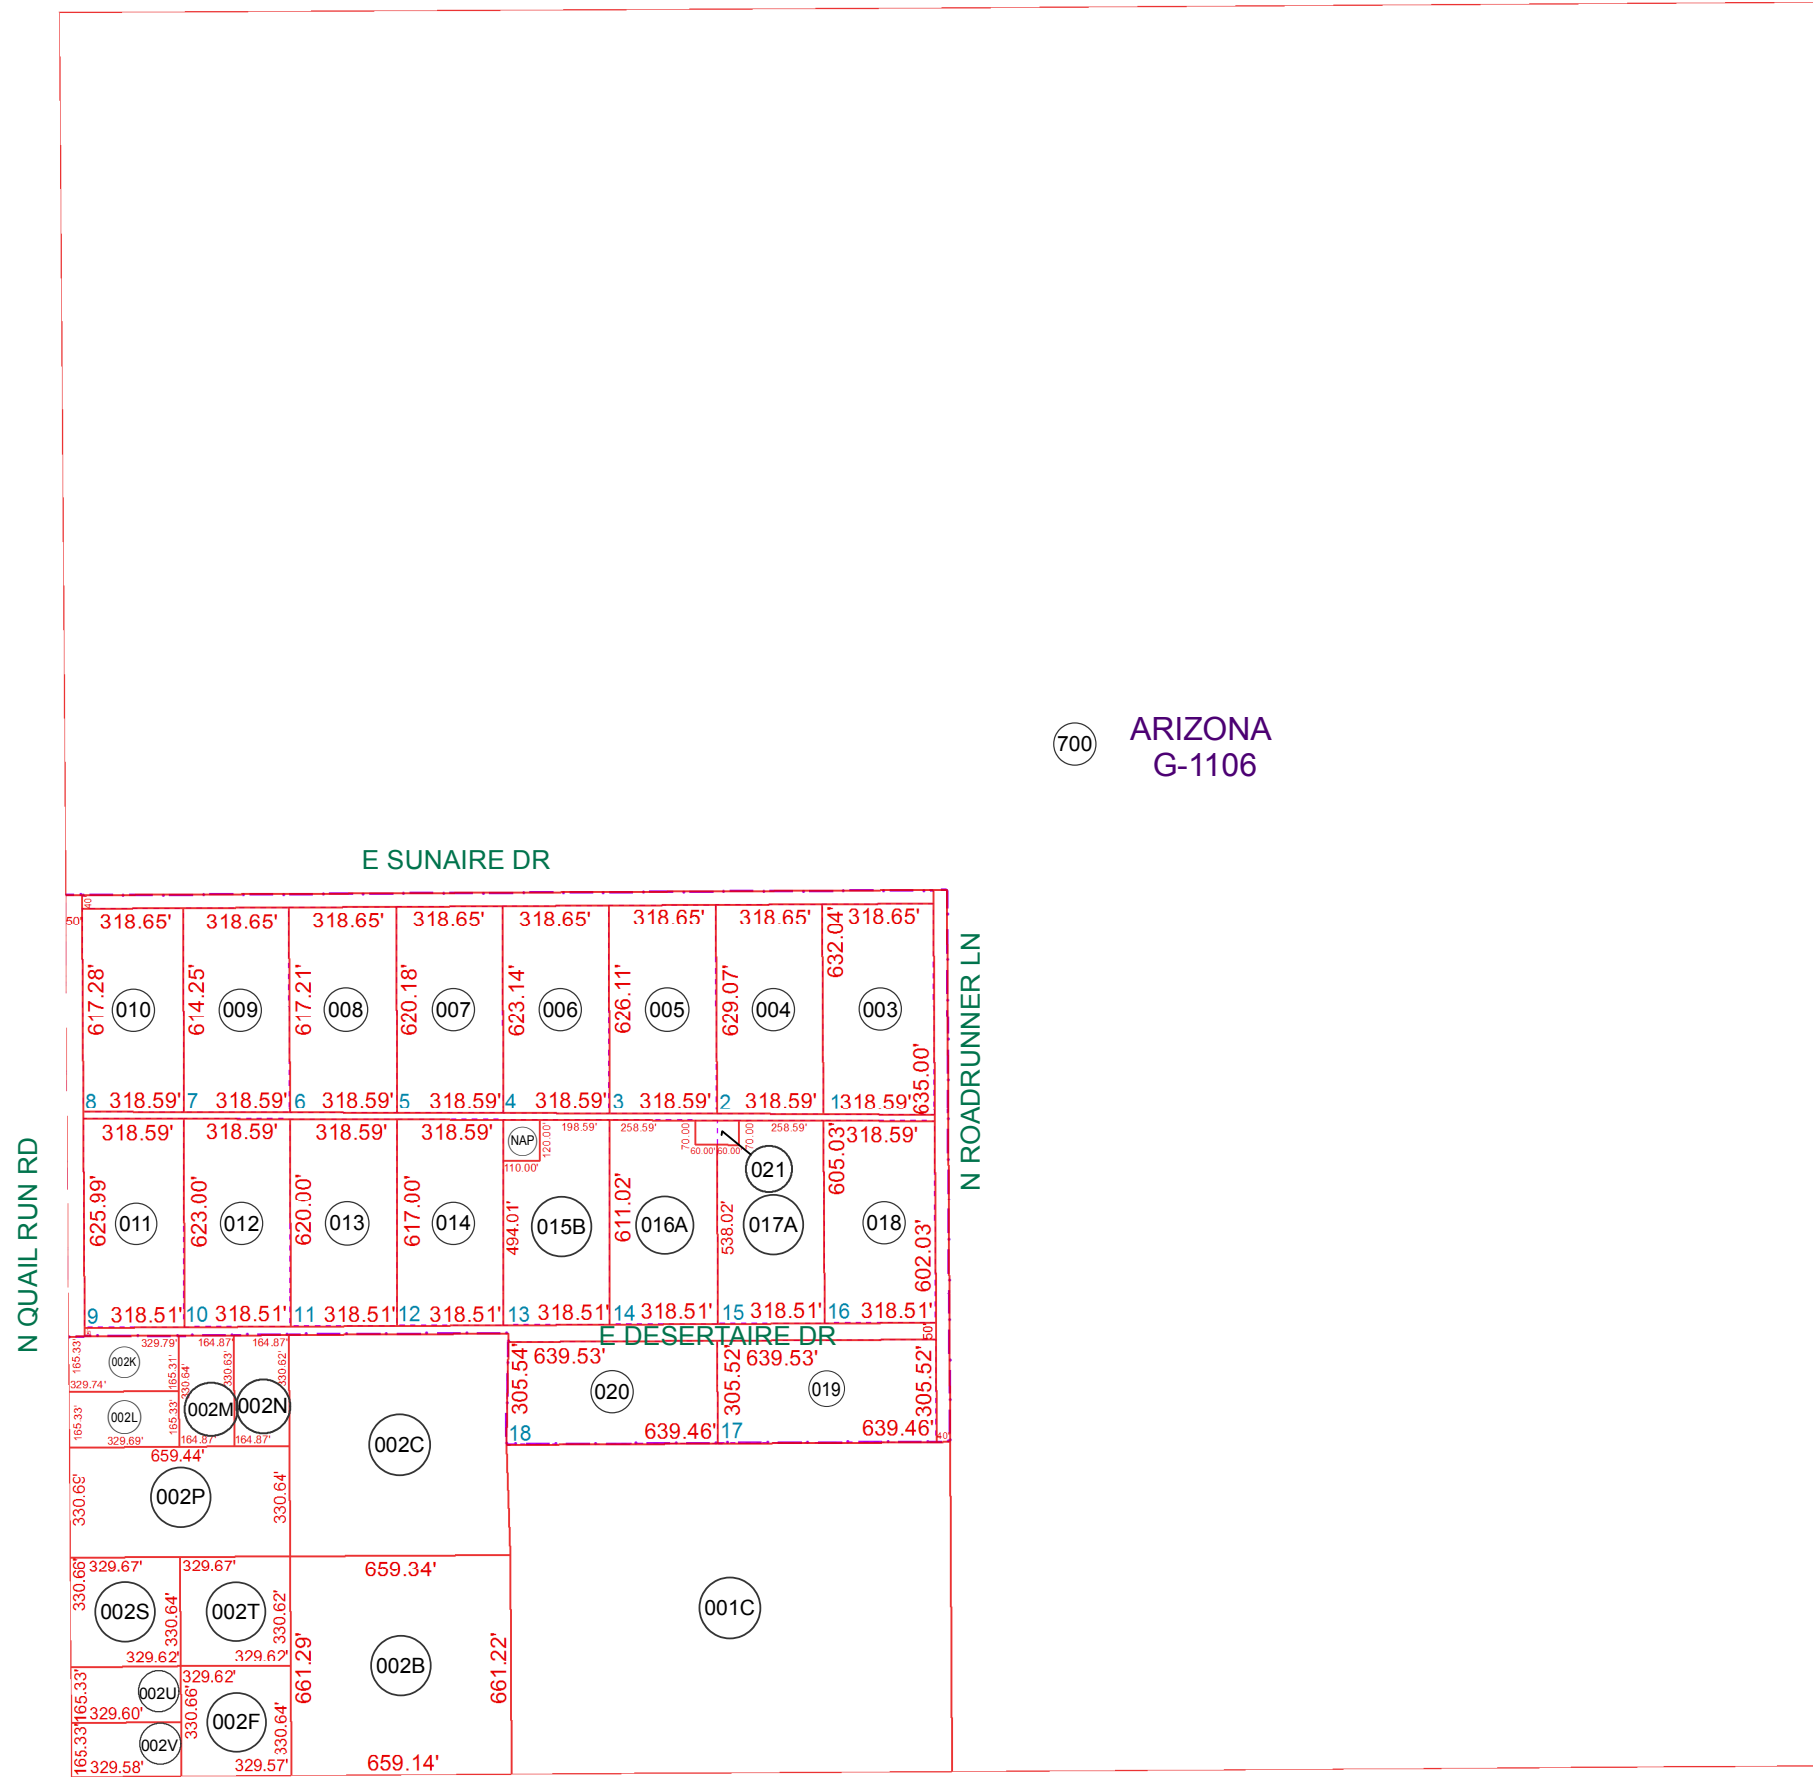

SEE MAP 206-01_1

SEE MAP 206-03

E FLORENCE-KELVIN HWY

SEE MAP 206-31

BOOK - MAP

206-04

SEC. 9 T.05S. R.10E.

DESERTAIRE ESTATES
BOOK 16 - PAGE 011

LOCATION MAPS

6	5	4	3	2	1
7	8	9	10	11	12
18	17	16	15	14	13
19	20	21	22	23	24
30	29	28	27	26	25
31	32	33	34	35	36

SECTION

Revised: 11/16/2017

By: DW

PINAL COUNTY

WIDE OPEN OPPORTUNITY

Pinal County Assessor

THIS MAP DOES NOT REPRESENT A SURVEY. NO LIABILITY IS ASSUMED FOR THE ACCURACY OF THE DATA DELINEATED HEREIN, EITHER EXPRESSED OR IMPLIED BY PINAL COUNTY OR ITS EMPLOYEES. THIS MAP IS COMPILED FROM OFFICIAL RECORDS, INCLUDING PLATS, SURVEYS, RECORDED DEEDS AND CONTRACTS, AND ONLY CONTAINS INFORMATION REQUIRED FOR THE PINAL COUNTY ASSESSOR'S OFFICE PURPOSES.