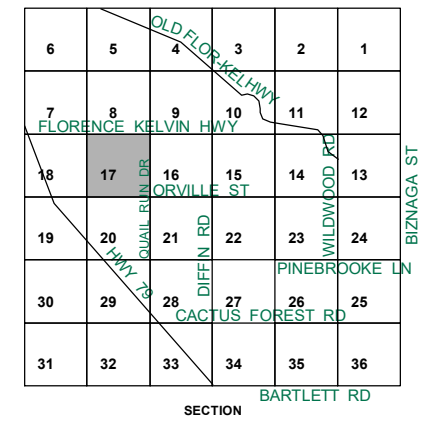

SEE MAP 206-03 FLORENCE / KELVIN HWY

SEE MAP 206-01_1

SEE MAP 206-01_1

SEE MAP 206-01_1 ORVILLE ST

QUAIL RUN DR
SEE MAP 206-31

BOOK - MAP

206-07

SEC. 17 T.05S. R.10E.

LOCATION MAPS
R.E.

Revised: 12/27/2018

By: YL

PINAL COUNTY
WIDE OPEN OPPORTUNITY

Pinal County Assessor

THIS MAP DOES NOT REPRESENT A SURVEY. NO LIABILITY IS ASSUMED FOR THE ACCURACY OF THE DATA DELINEATED HEREIN, EITHER EXPRESSED OR IMPLIED BY PINAL COUNTY OR ITS EMPLOYEES. THIS MAP IS COMPILED FROM OFFICIAL RECORDS, INCLUDING PLATS, SURVEYS, RECORDED DEEDS AND CONTRACTS, AND ONLY CONTAINS INFORMATION REQUIRED FOR THE PINAL COUNTY ASSESSOR'S OFFICE PURPOSES.