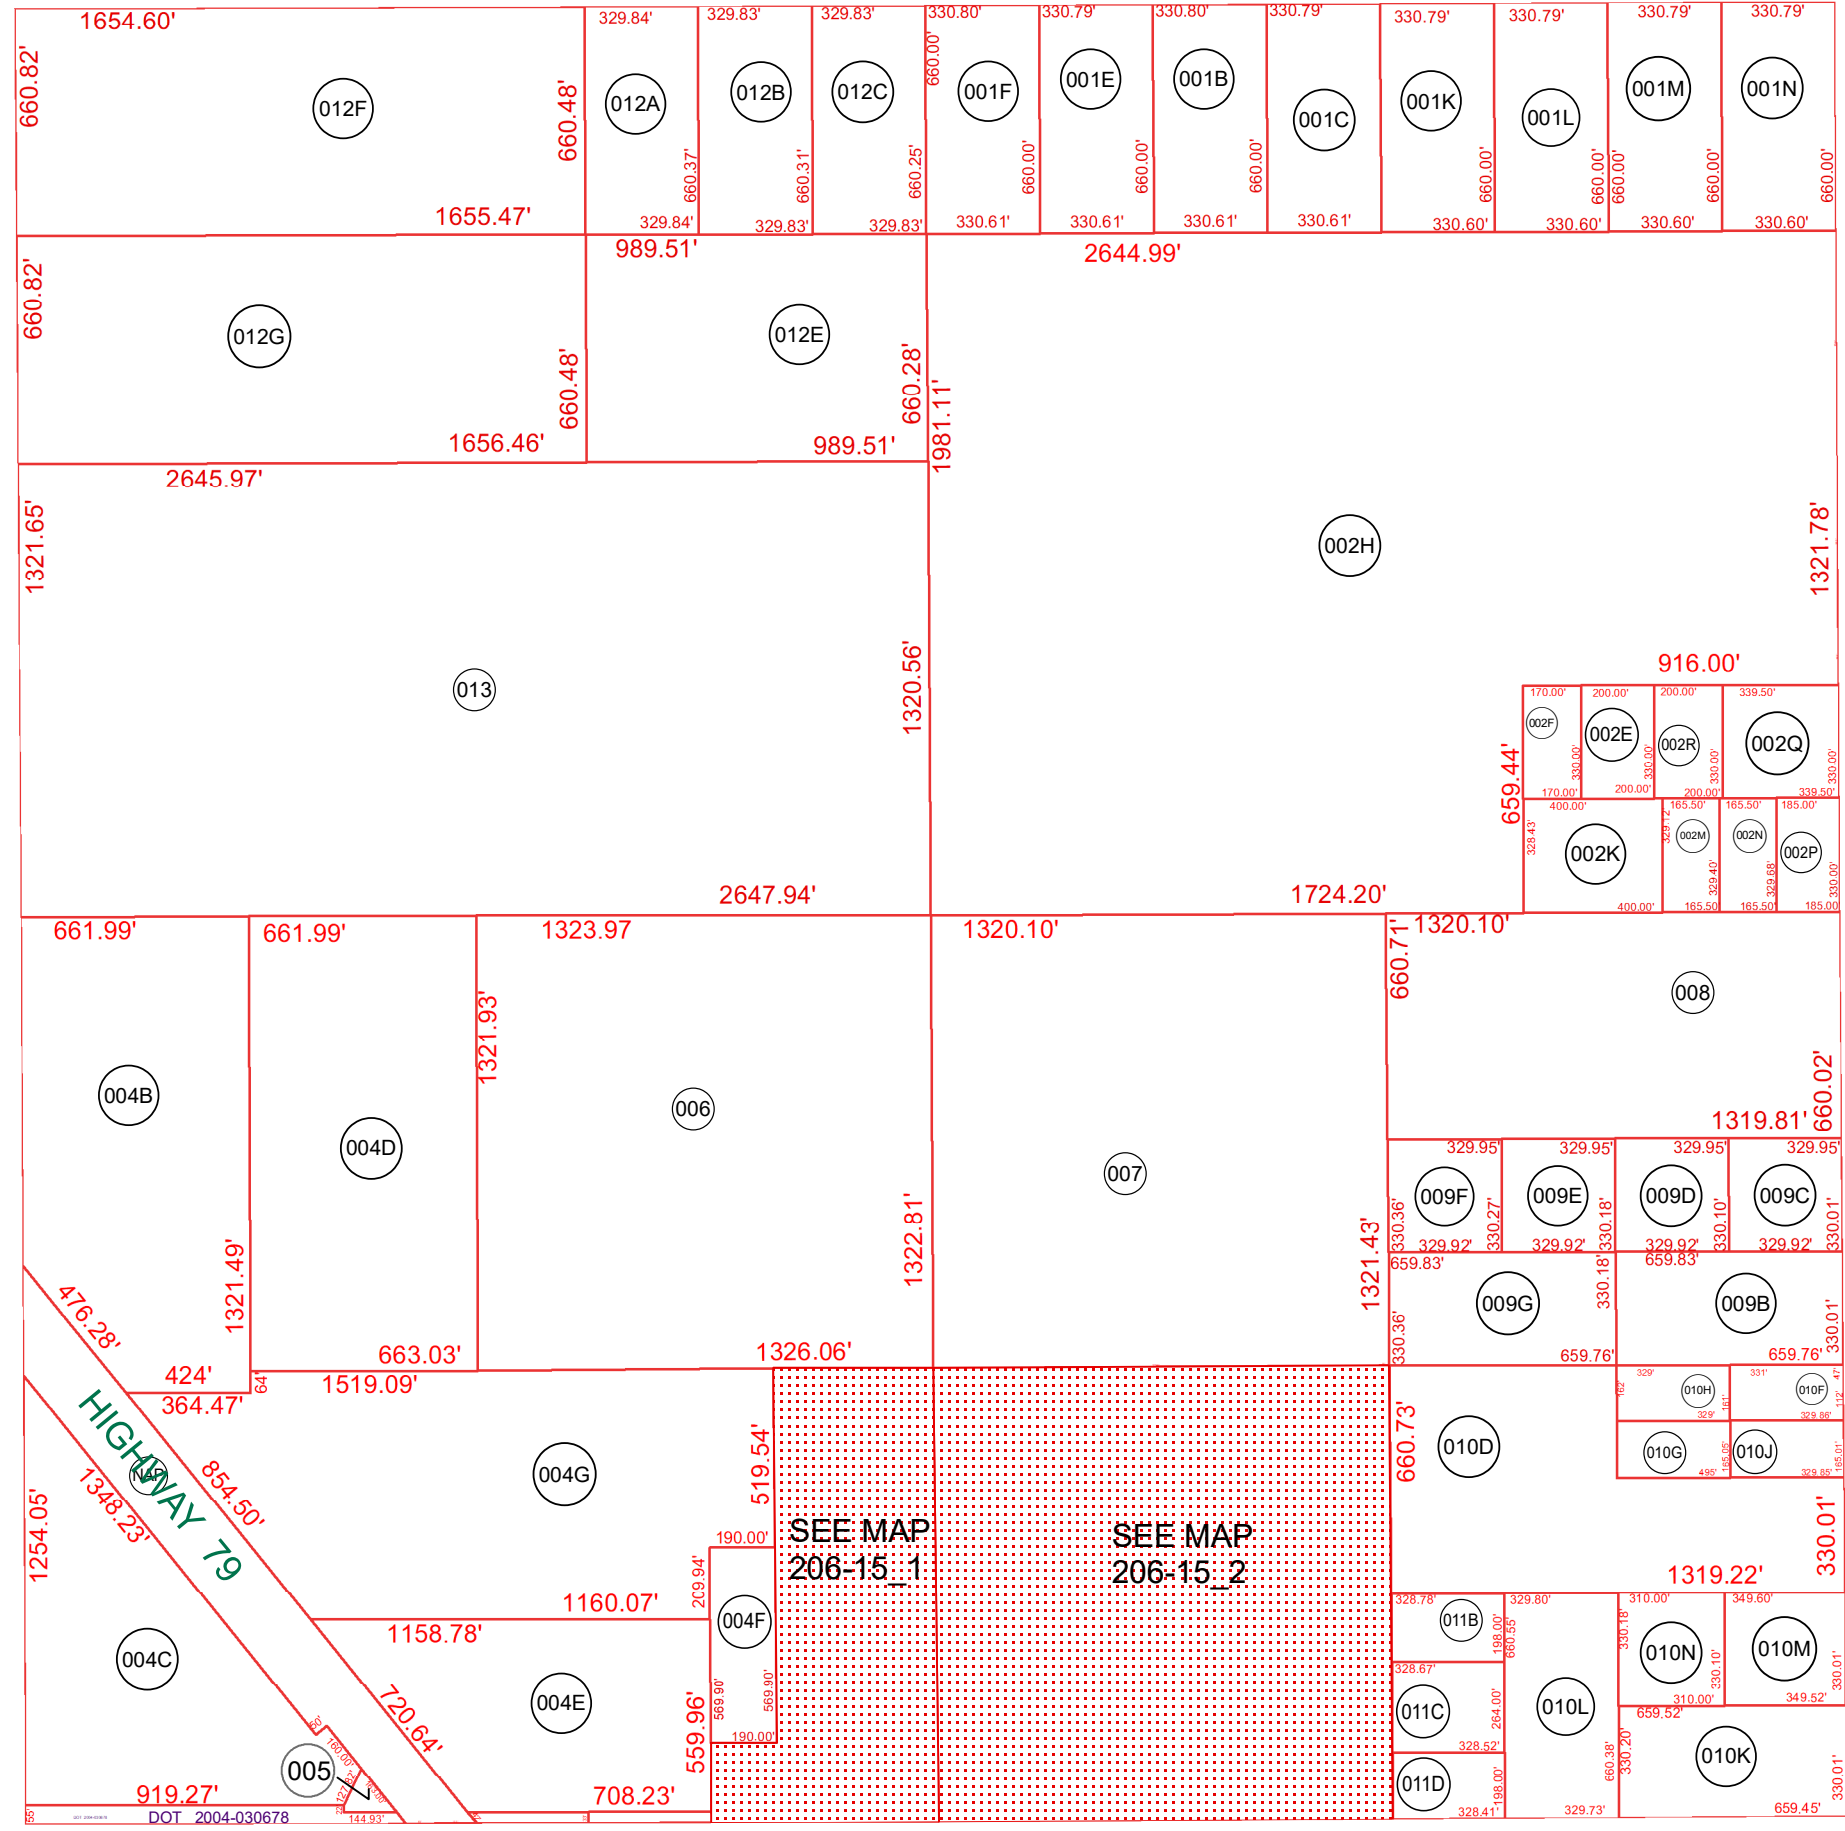

PINEBROOKE LANE SEE MAP 206-09

SEE MAP 206-17

SEE MAP 206-16

SEE MAP 206-11

DIFFIN RD.

SEE MAP 206-12

SEE MAP 206-13

SEE MAP 206-20

CACTUS FOREST RD.

BOOK - MAP

# 206-14

SEC. 28 T.05S. R.10E.

TOWNSHIP					
6	5	4	3	2	1
7	8	9	10	11	12
18	17	16	15	14	13
19	20	21	22	23	24
30	29	28	27	26	25
31	32	33	34	35	36
SECTION					

Other labels on the grid include: OLD FLOR. HWY, FLORENCE KELVIN HWY, ORVILLE ST, WILDWOOD RD, PINEBROOKE LN, CACTUS FOREST RD, DIFFIN RD, and BARTLETT RD.