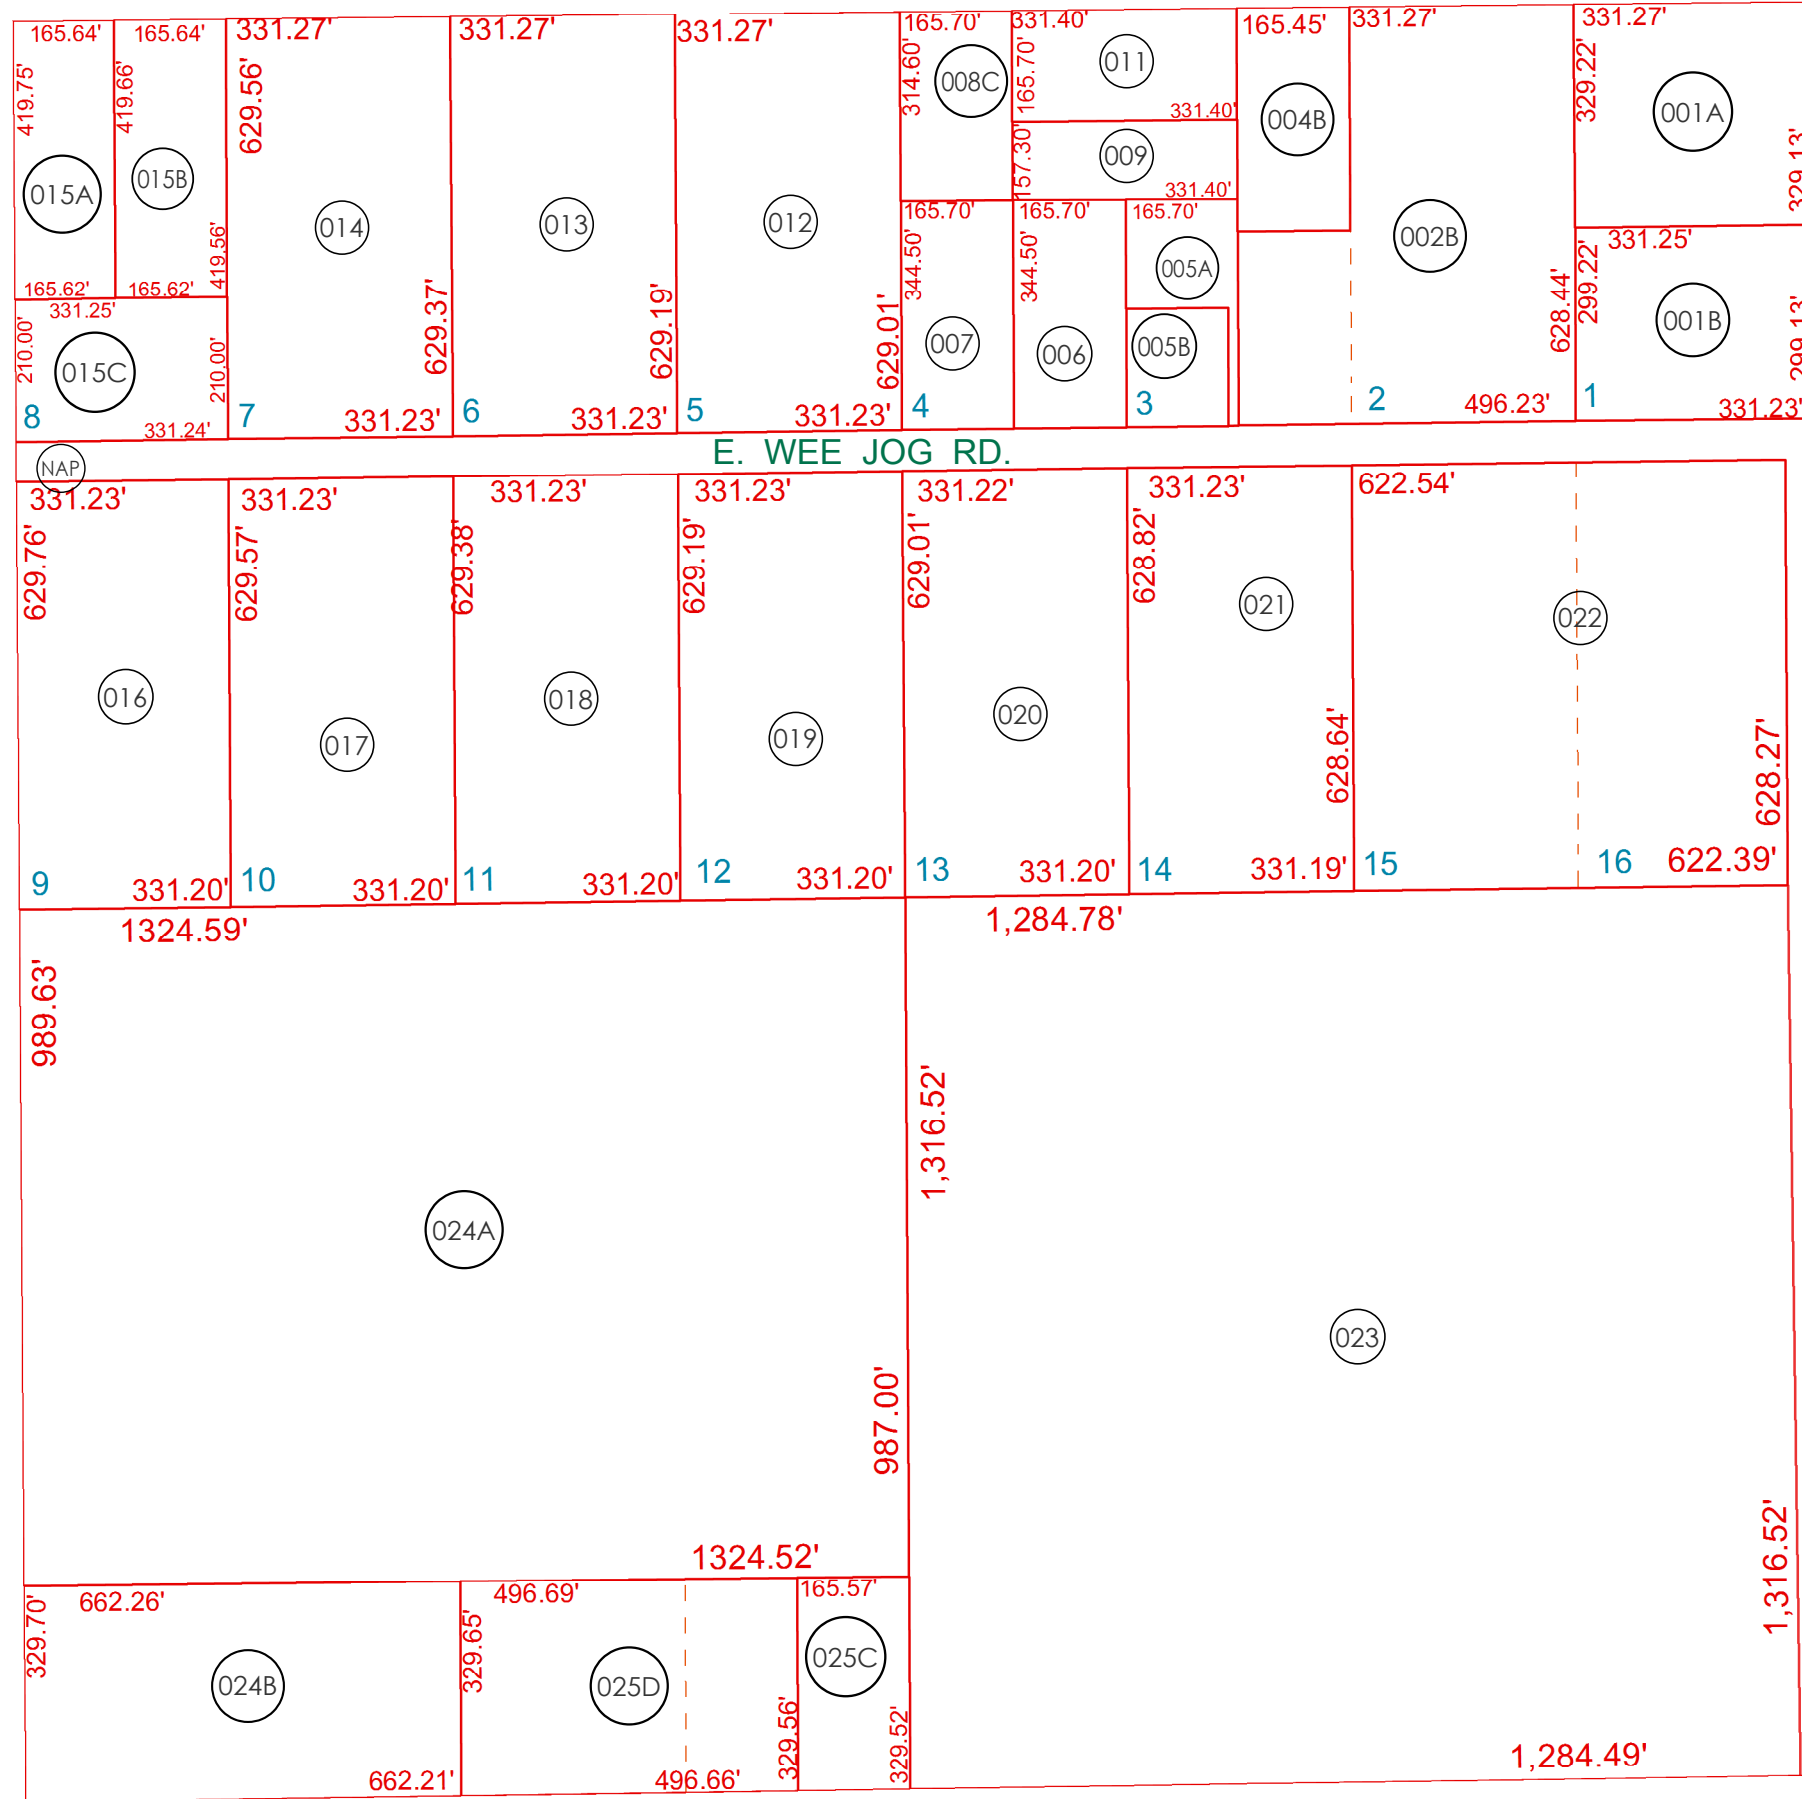

SEE MAP 206-06

ORVILLE RD
SEE MAP 206-28

SEE MAP 206-01

N. WILDWOOD RD.

N. HOHOKAM RD.

SEE MAP 206-06

BOOK - MAP

206-32

SW SEC. 13 T.05S. R.10E.

REED (UNRECORDED)

LOCATION MAPS
R.E.

Revised: 3/17/2016

By: **TH**

PINAL COUNTY
wide open opportunity

Pinal County Assessor

THIS MAP DOES NOT REPRESENT A SURVEY. NO LIABILITY IS ASSUMED FOR THE ACCURACY OF THE DATA DELINEATED HEREIN, EITHER EXPRESSED OR IMPLIED BY PINAL COUNTY OR ITS EMPLOYEES. THIS MAP IS COMPILED FROM OFFICIAL RECORDS, INCLUDING PLATS, SURVEYS, RECORDED DEEDS AND CONTRACTS, AND ONLY CONTAINS INFORMATION REQUIRED FOR THE PINAL COUNTY ASSESSOR'S OFFICE PURPOSES.