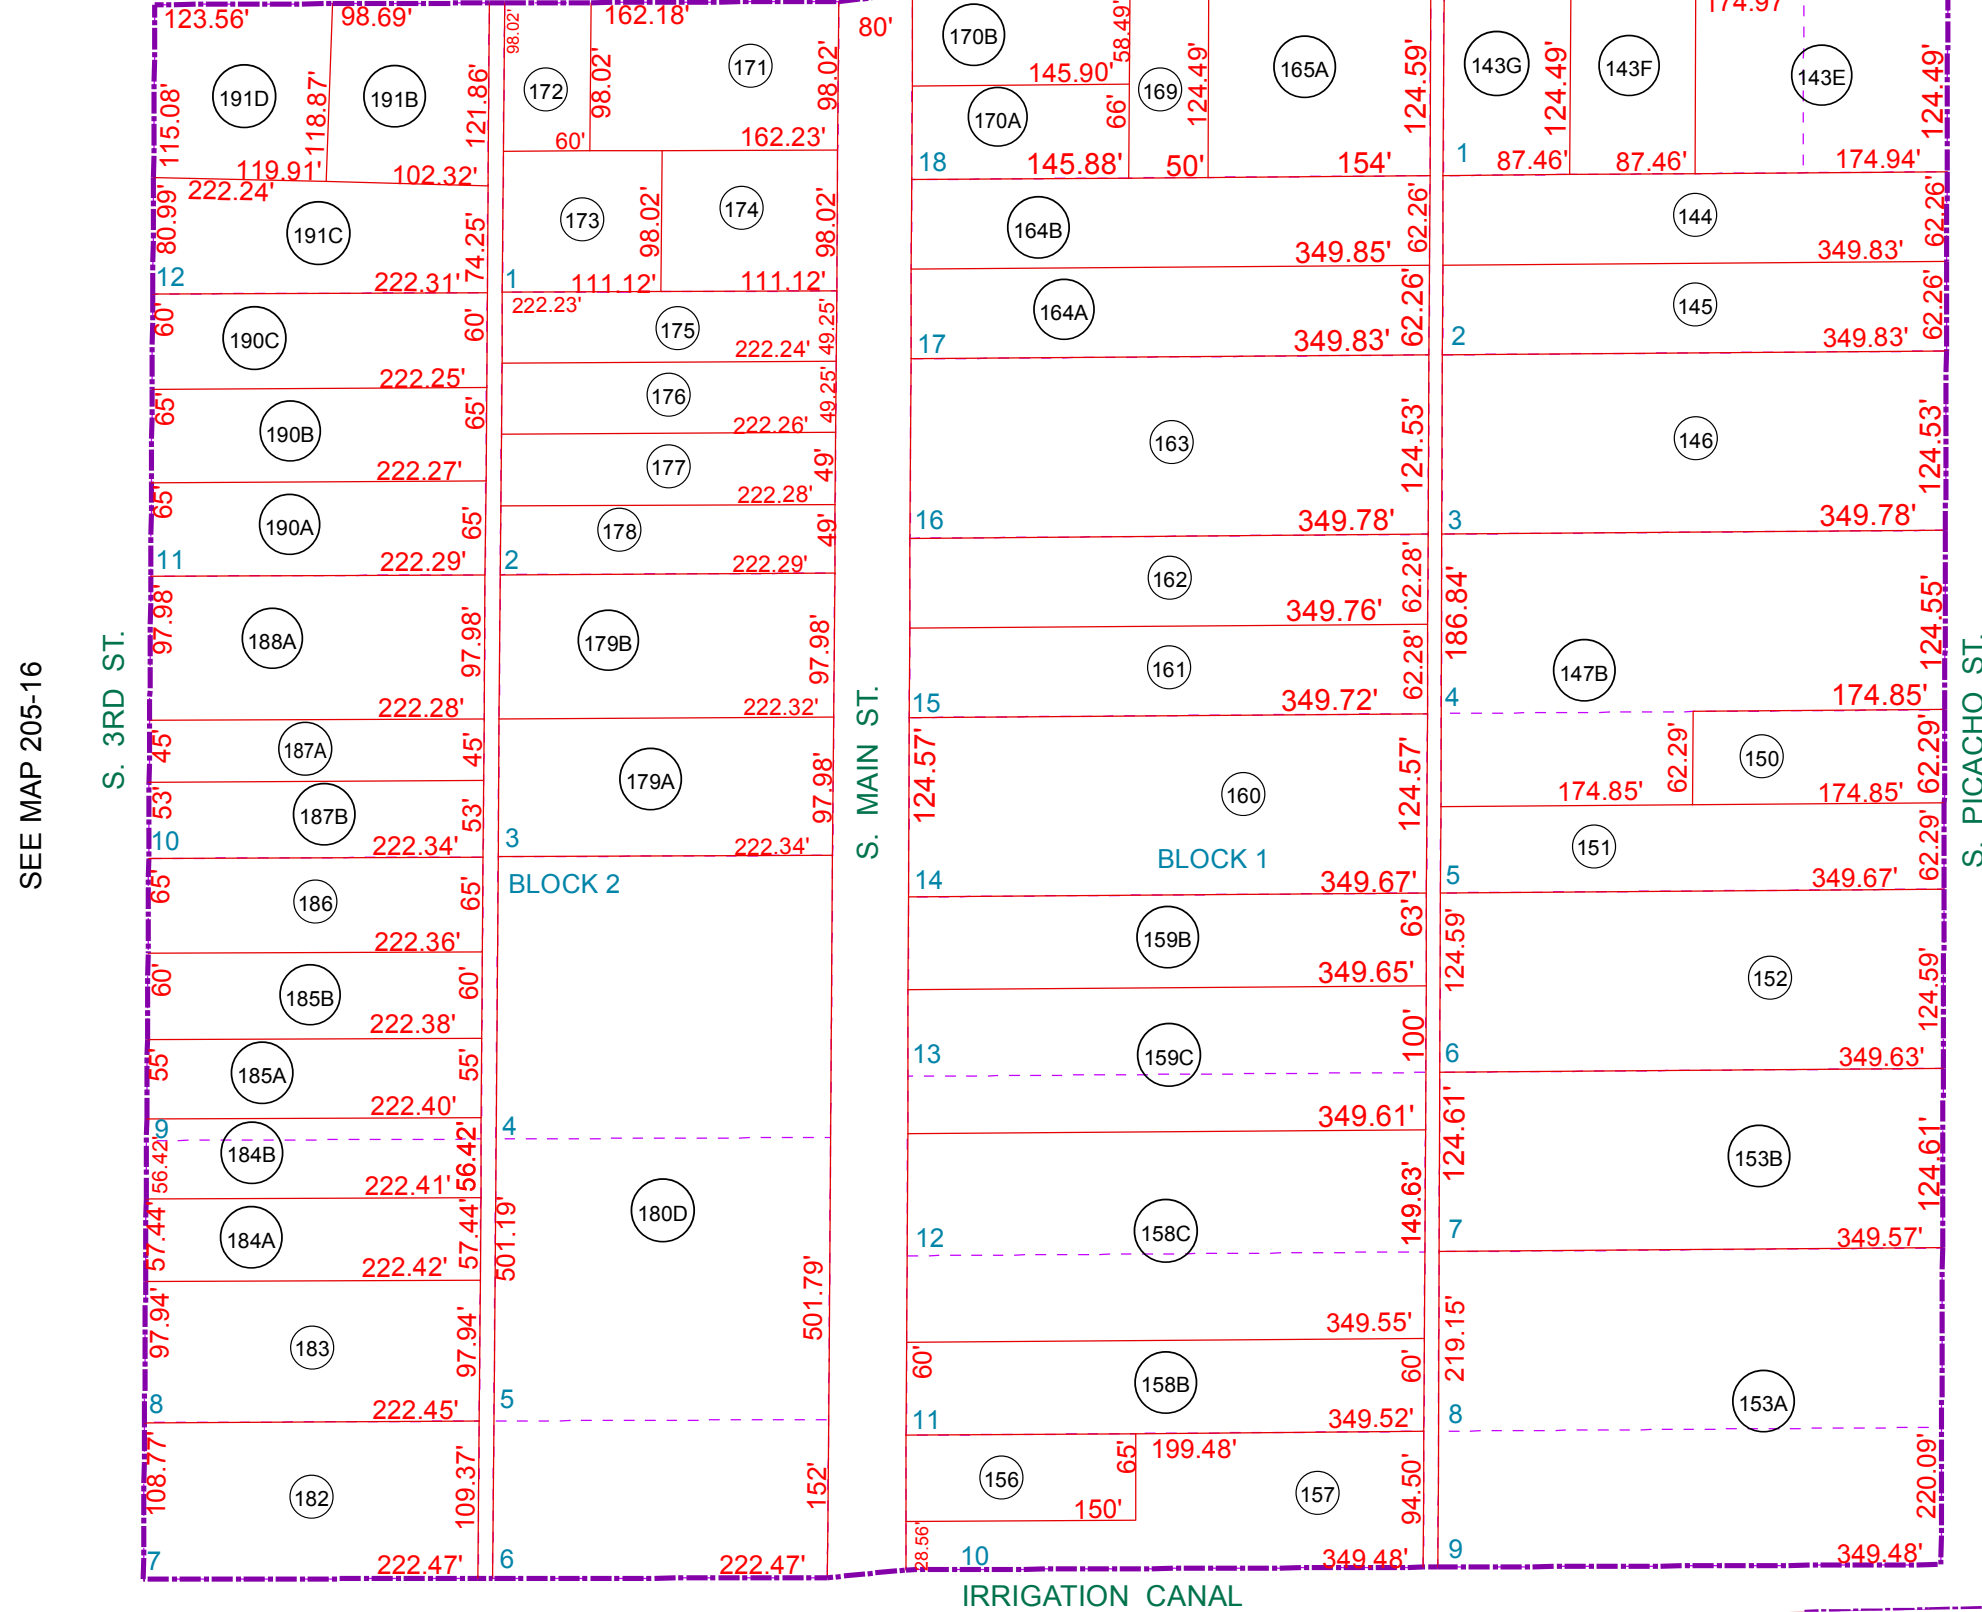

SEE MAP 205-14_1

WALLACE ACRES

E. PALO VERDE AVE.

SEE MAP 205-12

SEE MAP 205-16

SEE MAP 205-12

BOOK - MAP

205-14_2

SE NW SEC. 27 T.05S. R.08E.

WALLACE ACRES: BK. 5 - PG. 5

LOCATION MAPS

6	5	4	3	2	1
7	8	9	10	11	12
18	17	16	15	14	13
19	20	21	22	23	24
30	29	28	27	26	25
31	32	33	34	35	36

SECTION BARTLETT RD.

Revised: 9/14/2015

By: CM

PINAL COUNTY
wide open opportunity

Pinal County Assessor

THIS MAP DOES NOT REPRESENT A SURVEY. NO LIABILITY IS ASSUMED FOR THE ACCURACY OF THE DATA DELINEATED HEREIN, EITHER EXPRESSED OR IMPLIED BY PINAL COUNTY OR ITS EMPLOYEES. THIS MAP IS COMPILED FROM OFFICIAL RECORDS, INCLUDING PLATS, SURVEYS, RECORDED DEEDS AND CONTRACTS, AND ONLY CONTAINS INFORMATION REQUIRED FOR THE PINAL COUNTY ASSESSOR'S OFFICE PURPOSES.