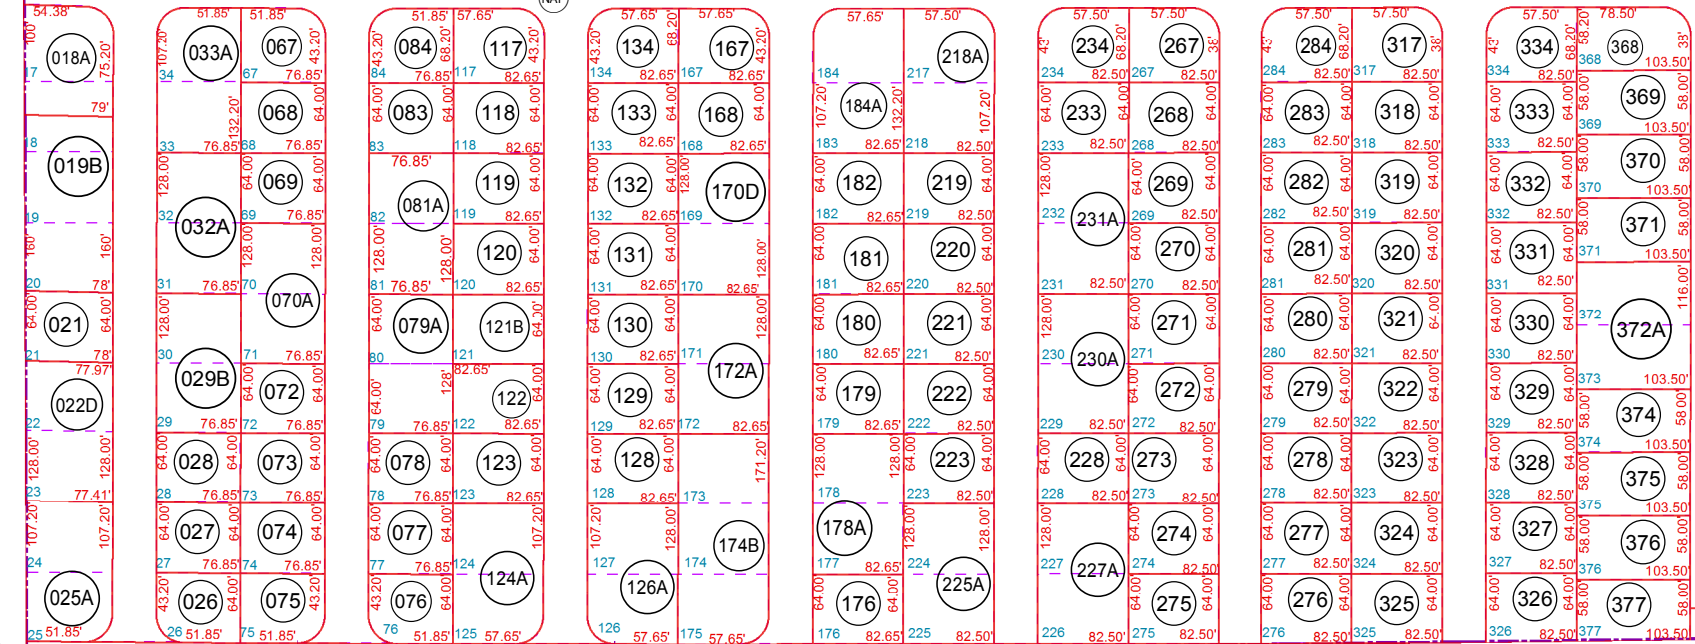

E COCHISE BLVD

SEE MAP 200-31

SEE MAP 200-54\_2

E McFARLAND BLVD

E MARICOPA BLVD SEE MAP 200-66

SEE MAP 200-56\_2

# 200-52

NW SEC. 24 T.04S. R.09E.

FLORENCE GARDENS  
UNIT A  
BK 16 - PG 002

LOCATION MAPS  
R.E.

TOWNSHIP

6	5	4	3	2	1
7	8	9	10	11	12
18	17	16	15	14	13
19	20	21	22	23	24
30	29	28	27	26	25
31	32	33	34	35	36

Labels on the map include: ARIZONA FARMS RD, FELIX RD, HUNT HWY, PINAL HWY, and TOWNSHIP.

SECTION

Revised: 10/19/2018

By: **TH**

**PINAL COUNTY**  
WIDE OPEN OPPORTUNITY

Pinal County Assessor

THIS MAP DOES NOT REPRESENT A SURVEY. NO LIABILITY IS ASSUMED FOR THE ACCURACY OF THE DATA DELINEATED HEREIN, EITHER EXPRESSED OR IMPLIED BY PINAL COUNTY OR ITS EMPLOYEES. THIS MAP IS COMPILED FROM OFFICIAL RECORDS, INCLUDING PLATS, SURVEYS, RECORDED DEEDS AND CONTRACTS, AND ONLY CONTAINS INFORMATION REQUIRED FOR THE PINAL COUNTY ASSESSOR'S OFFICE PURPOSES.

SEE MAP 200-54\_1