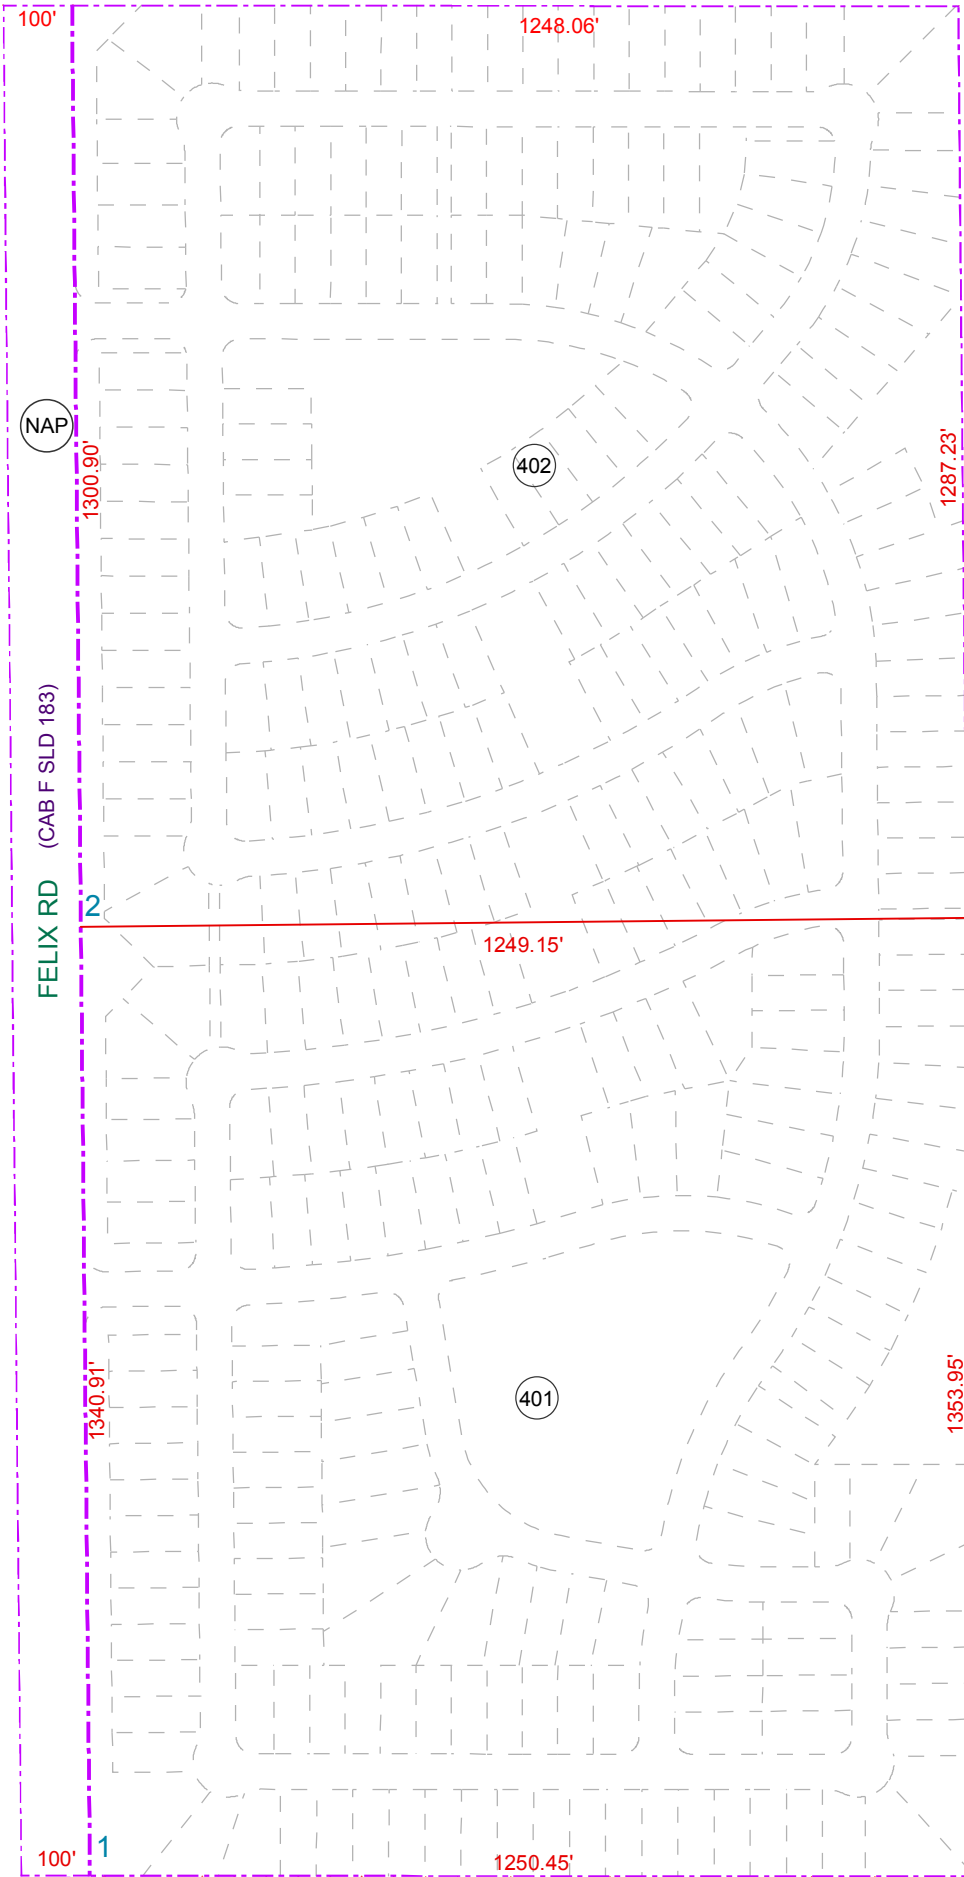

SEE MAP 200-70_1

SEE MAP 200-69_1

SEE MAP 200-31

SEE MAP 200-70_1

BOOK - MAP

200-70_2

W2 SW SEC. 5 T.04S. R.09E.

FELIX FARMS
CAB F - SLD 183
RE-SUBDIVISION OF FELIX FARMS
2013-040889

LOCATION MAPS
R.E.

		FELIX RD		ARIZONA FARMS RD		
6	5	4	3	2	1	
HERITAGE RD						
7	8	9	10	11	12	
18	17	16	15	14	13	
19	20	21	22	23	24	
30	29	28	27	26	25	
ATTAWAY RD		HUNT HWY		HWY 79		
31	32	33	34	35	36	
		SECTION		BUTTE AVE		

Revised: 1/22/2014

By: DW

PINAL COUNTY
wide open opportunity

Pinal County Assessor

THIS MAP DOES NOT REPRESENT A SURVEY. NO LIABILITY IS ASSUMED FOR THE ACCURACY OF THE DATA DELINEATED HEREIN, EITHER EXPRESSED OR IMPLIED BY PINAL COUNTY OR ITS EMPLOYEES. THIS MAP IS COMPILED FROM OFFICIAL RECORDS, INCLUDING PLATS, SURVEYS, RECORDED DEEDS AND CONTRACTS, AND ONLY CONTAINS INFORMATION REQUIRED FOR THE PINAL COUNTY ASSESSOR'S OFFICE PURPOSES.