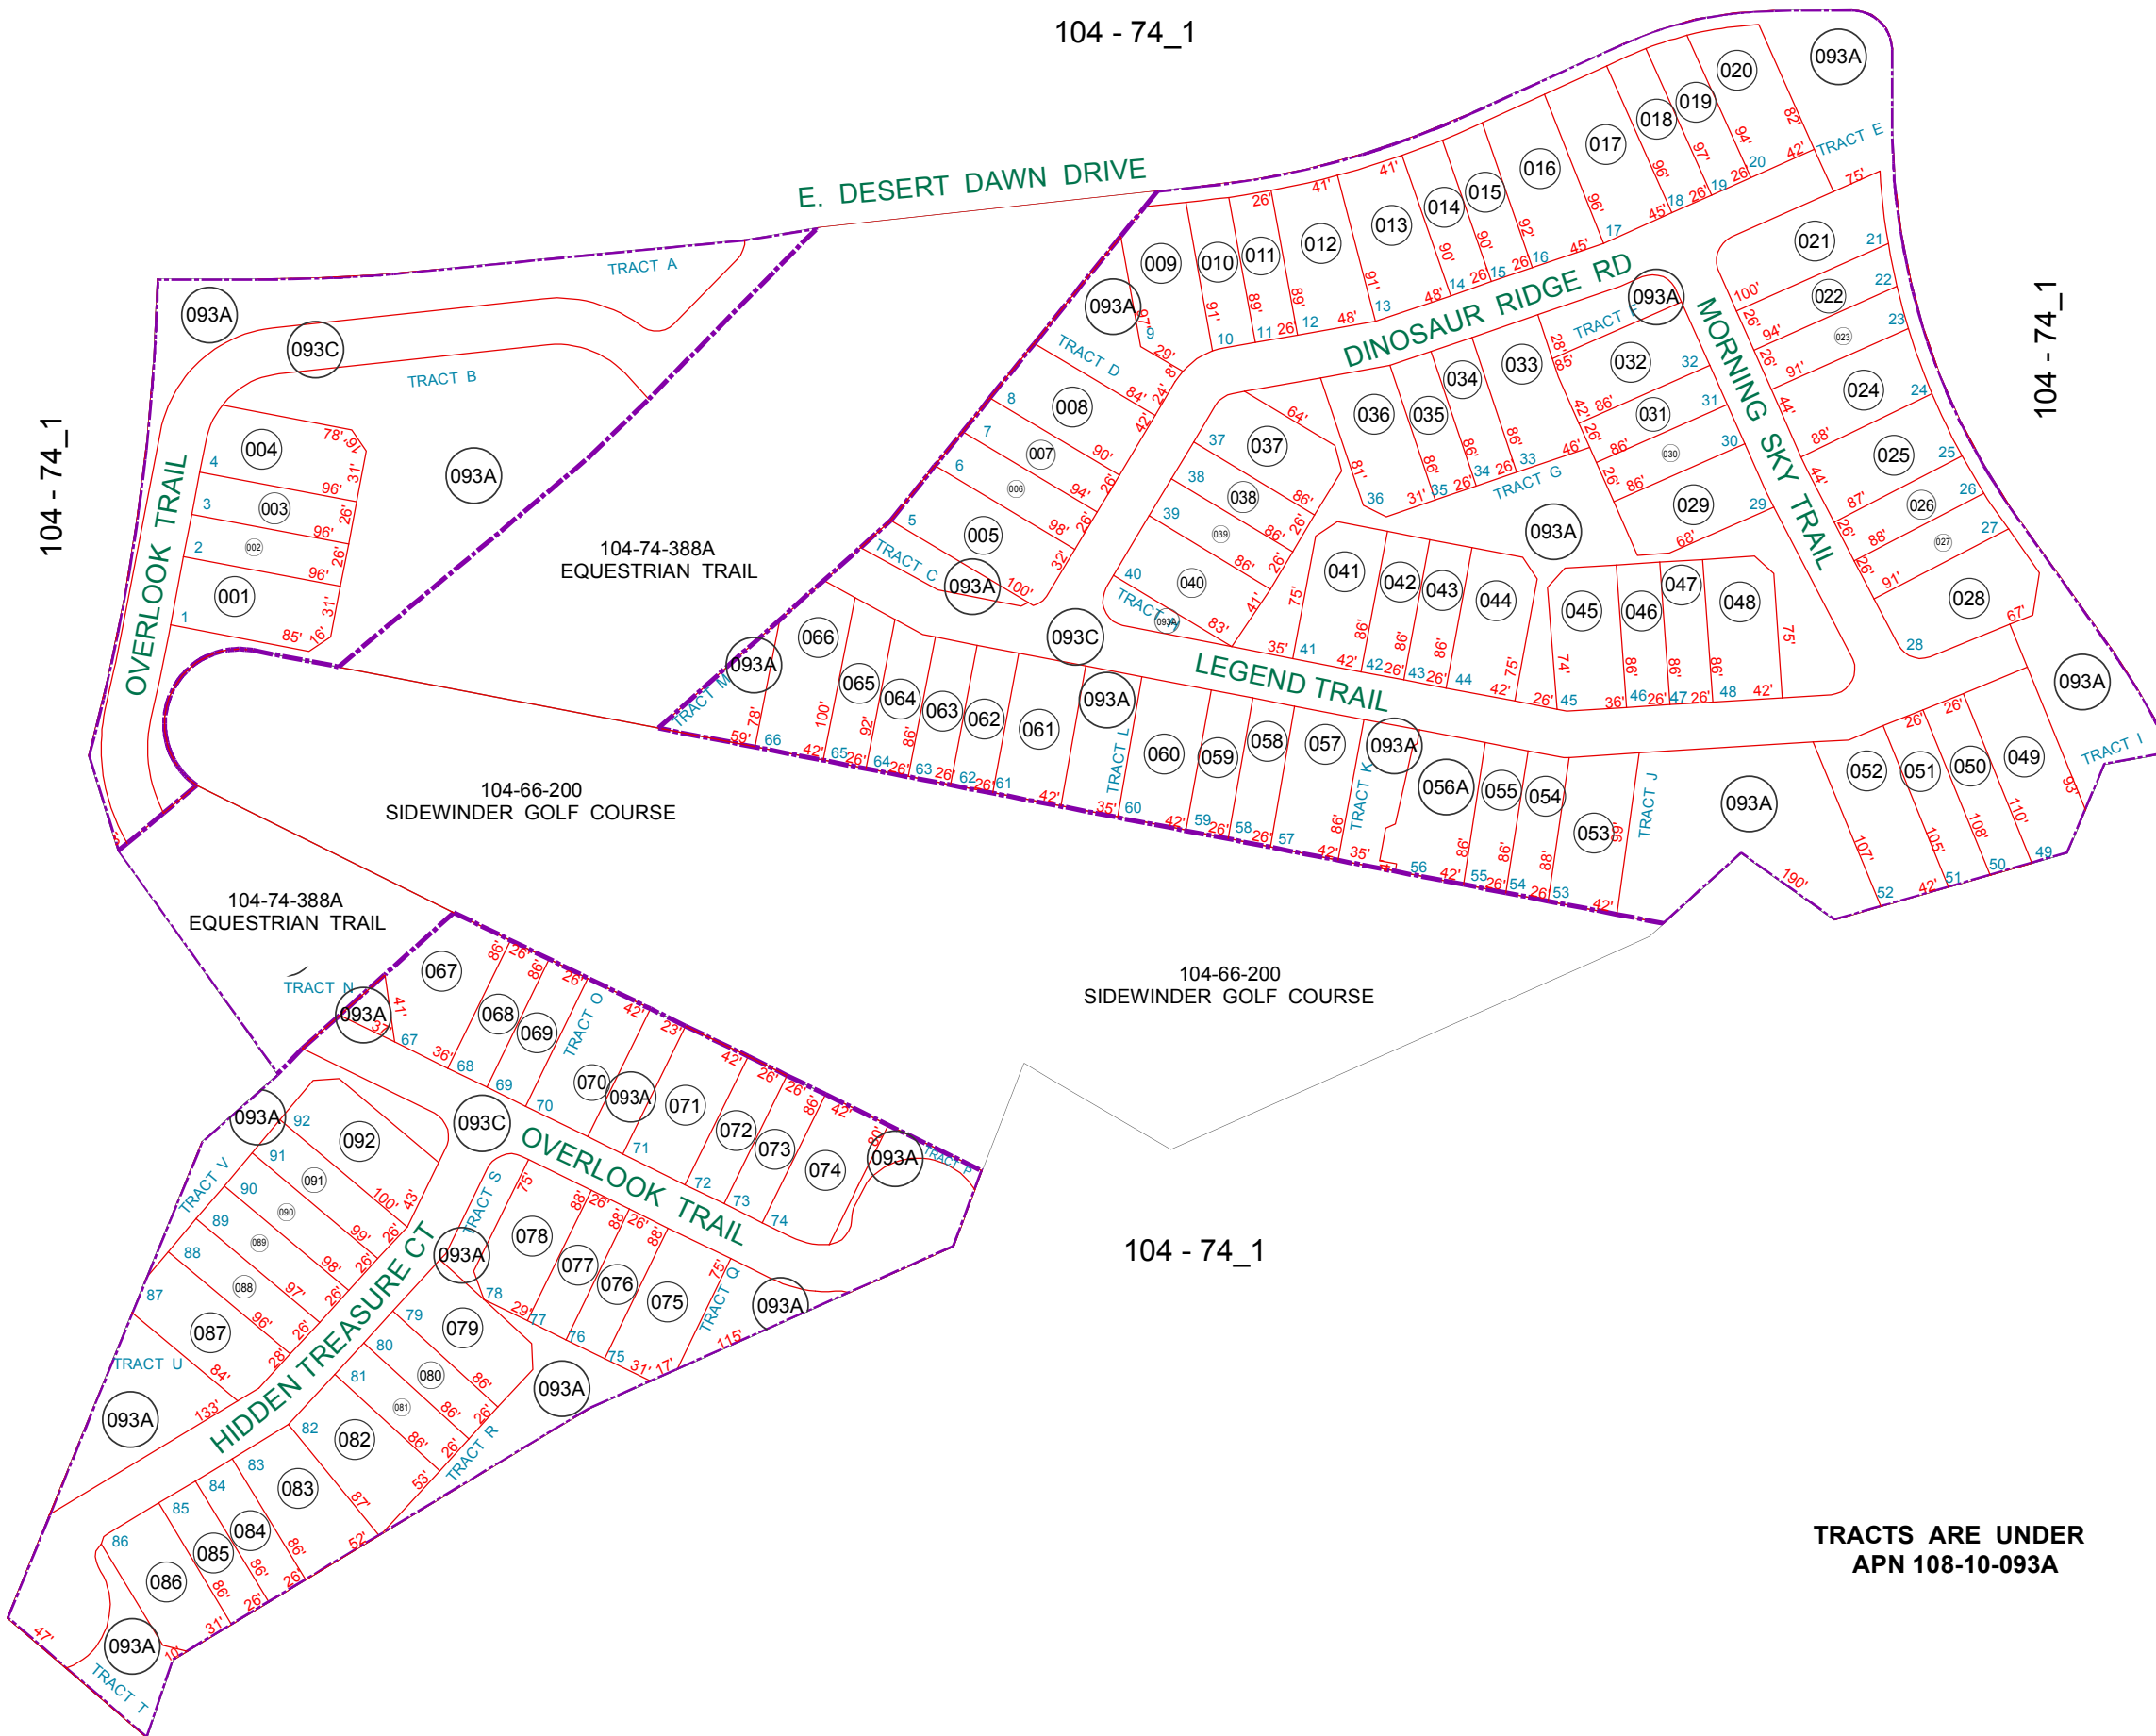

104 - 74\_1

TRACTS ARE UNDER  
APN 108-10-093A

BOOK - MAP

# 108-10

SEC. 4 T.01S. R.09E.

TESORO TOWNHOMES  
CAB C - SLD 095

LOCATION MAPS  
R.E.

TOWNSHIP

6	5	4	3	2	1
7	8	9	10	11	12
18	17	16	15	14	13
19	20	21	22	23	24
30	29	28	27	26	25
31	32	33	34	35	36

SECTION

Revised: 11/9/2011

By: **TH**

PINAL COUNTY  
*wide open opportunity*

Pinal County Assessor

THIS MAP DOES NOT REPRESENT A SURVEY. NO LIABILITY IS ASSUMED FOR THE ACCURACY OF THE DATA DELINEATED HEREIN, EITHER EXPRESSED OR IMPLIED BY PINAL COUNTY OR ITS EMPLOYEES. THIS MAP IS COMPILED FROM OFFICIAL RECORDS, INCLUDING PLATS, SURVEYS, RECORDED DEEDS AND CONTRACTS, AND ONLY CONTAINS INFORMATION REQUIRED FOR THE PINAL COUNTY ASSESSOR'S OFFICE PURPOSES.