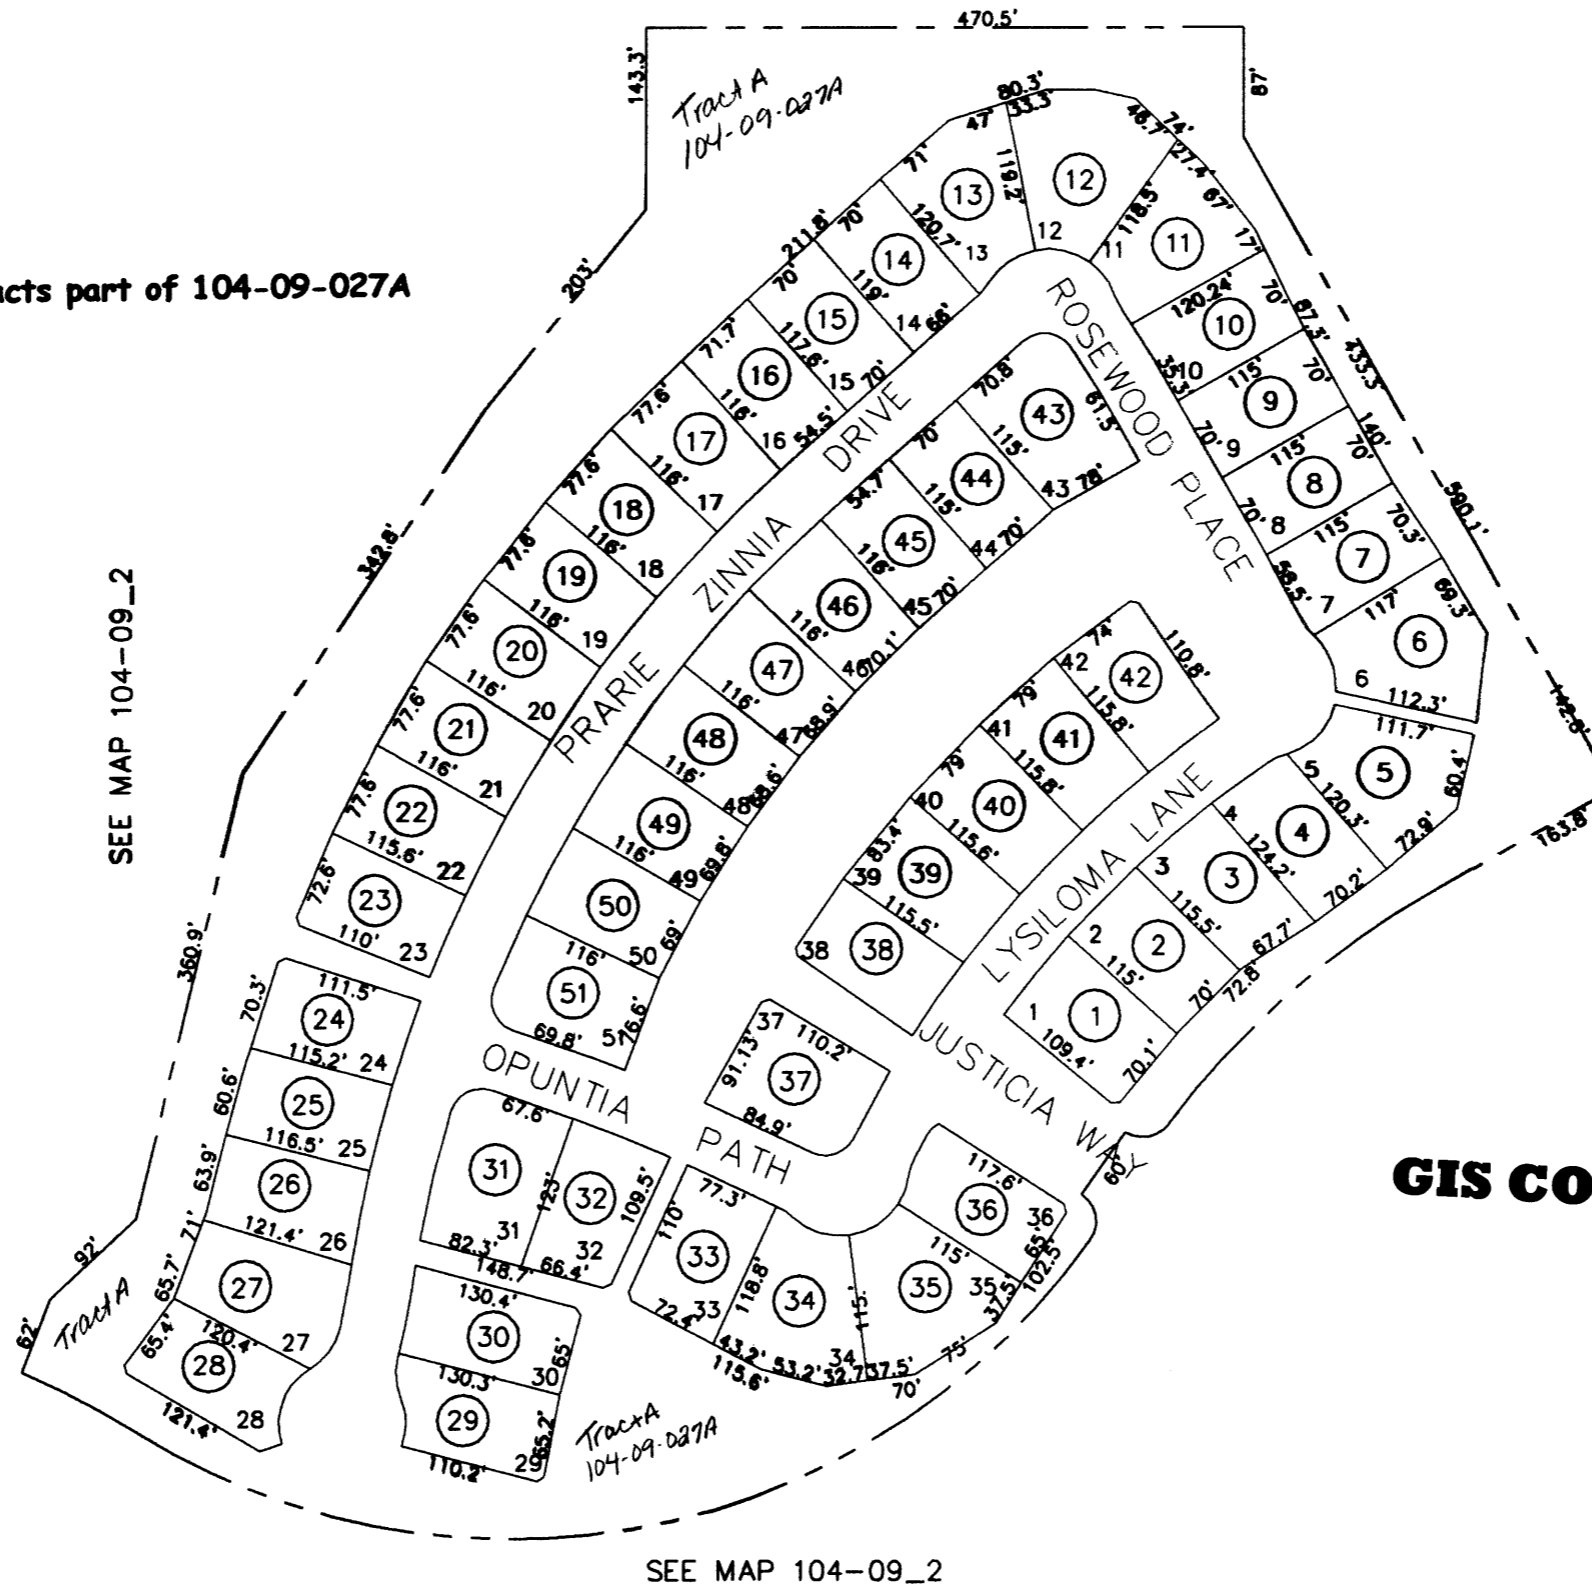

# 108-64

AREA CODE  
0000

SPECIAL DISTRICTS  
00000

All Tracts part of 104-09-027A

SEE MAP 104-50

THIS MAP IS FOR TAX PURPOSES ONLY.

THIS OFFICE WILL NOT ASSUME LIABILITY FOR REPRESENTATION, MEASUREMENTS OR ACREAGE.

## MOUNTIANBROOK VILLAGE @ SUPERSTITION FOOTHILLS (PARCEL 26-C)

CAB "C" SLIDE 119

THE ORIGINAL PLAT OF THIS SUBMISSION IS ON FILE WITH THE PINAL COUNTY RECORDERS OFFICE, FOR COMPLETE INFORMATION OF PLAT AND CC&T'S CALL (520) 868-7100.

### VICINITY MAP

## GIS CONVERSION

SCALE: 1" = 150'

01-10-2003