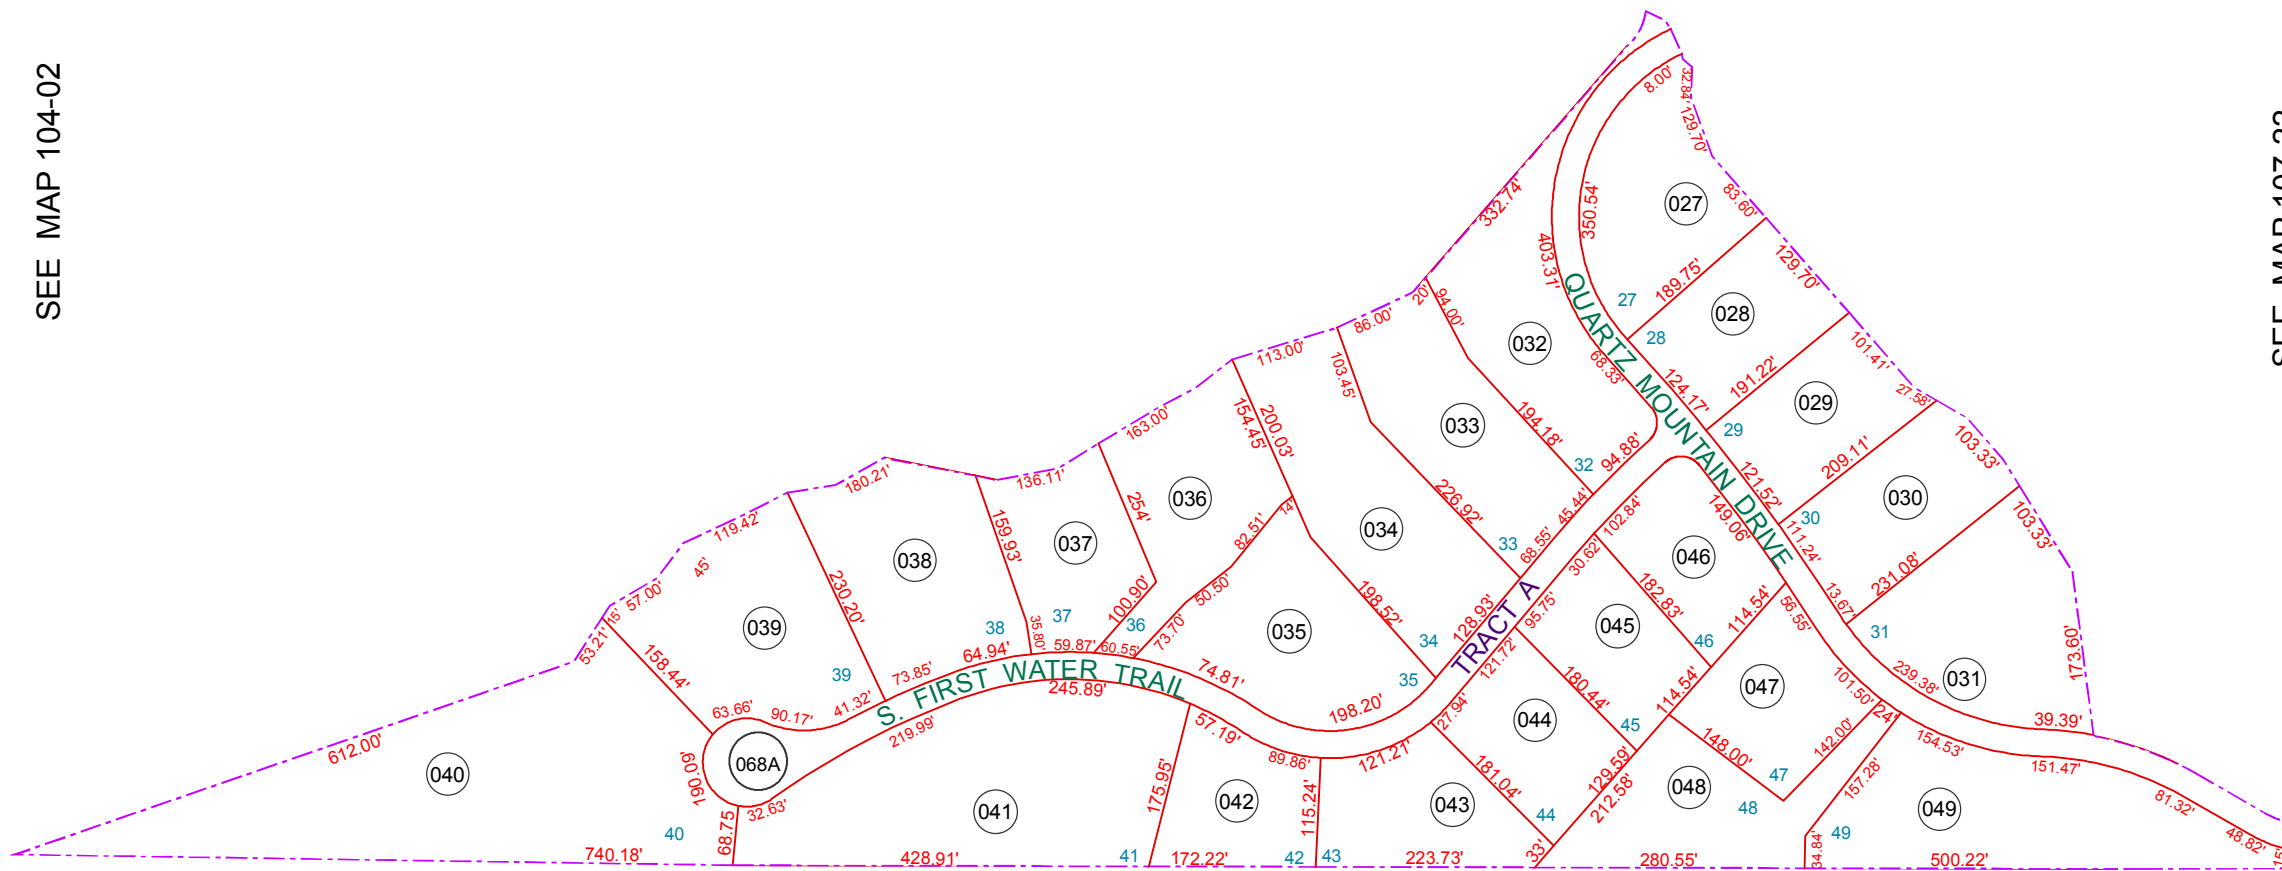

SEE MAP 104-50

SEE MAP 104-02

SEE MAP 107-22

ALL TRACTS FOR LOST GOLD ESTATES  
UNITS I, II, AND III ARE UNDER  
APN 107-22-068A

SEE MAP 104-50

BOOK - MAP

# 107-21

SEC. 32 T.01N. R.09E.

REPLAT OF  
LOST GOLD ESTATES  
UNIT II @  
SUPERSTITION FOOTHILLS  
CAB. D - SLD. 001

LOCATION MAPS  
R.E.

6	5	4	3	2	1
7	8	9	10	11	12
18	17	16	15	14	13
19	20	21	22	23	24
30	29	28	27	26	25
31	32	33	34	35	36

SECTION

Revised: 11/14/2013

By: **TH**

PINAL COUNTY  
*wide open opportunity*

**Pinal County Assessor**

THIS MAP DOES NOT REPRESENT A SURVEY. NO LIABILITY IS ASSUMED FOR THE ACCURACY OF THE DATA DELINEATED HEREIN, EITHER EXPRESSED OR IMPLIED BY PINAL COUNTY OR ITS EMPLOYEES. THIS MAP IS COMPILED FROM OFFICIAL RECORDS, INCLUDING PLATS, SURVEYS, RECORDED DEEDS AND CONTRACTS, AND ONLY CONTAINS INFORMATION REQUIRED FOR THE PINAL COUNTY ASSESSOR'S OFFICE PURPOSES.