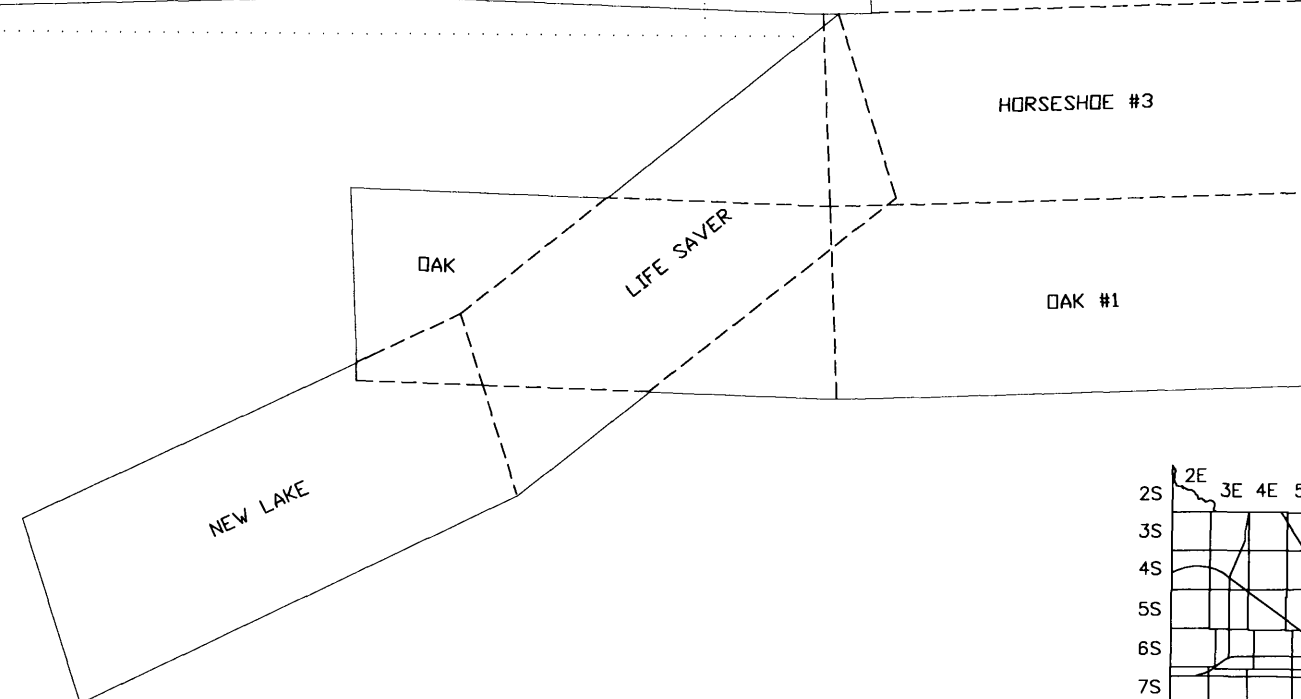

SEE MAP 106-50

SCALE: 1" = 600'

04-29-2005

VICINITY MAP

6	5	4	3	2	1
7	8	9	10	11	12
18	17	16	15	14	13
19	20	21	22	23	24
30	29	28	27	26	25
31	32	33	34	35	36

MARY CAMP
HAPPY CAMP
CANYON RD
KING RD
MAIN ST
US HWY 60
LINK 177

SEE MAP 106-13

THIS MAP IS FOR TAX PURPOSES ONLY.
THIS OFFICE WILL NOT ASSUME LIABILITY FOR
REPRESENTATION, MEASUREMENTS OR ACREAGE.

PINAL COUNTY ASSESSORS MAP