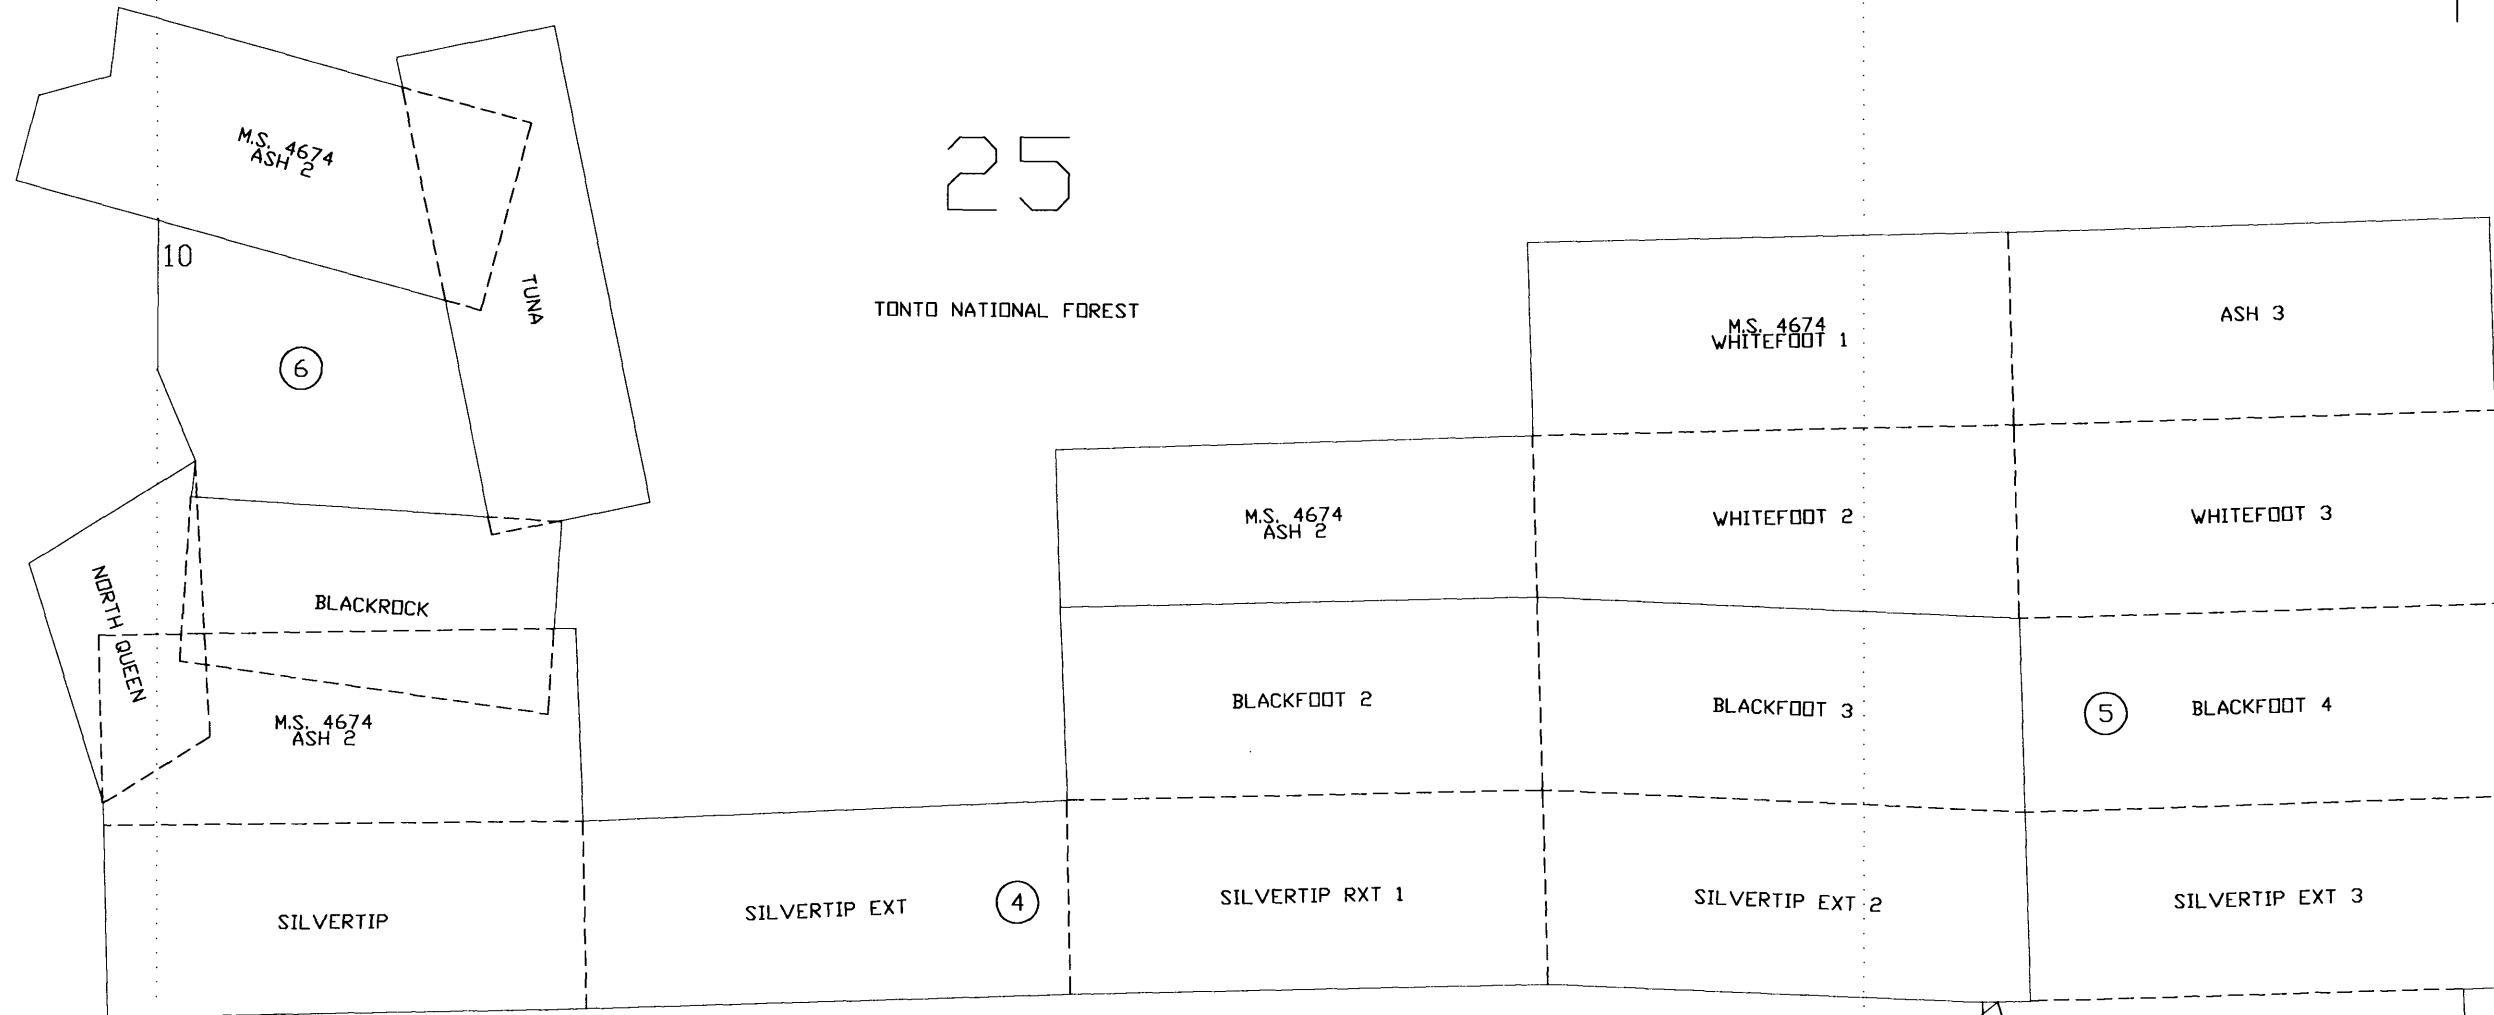

SEC 13, 23, 24 TN.1S RG.12E

SEE MAP 106-03

106-06

25

TONTO NATIONAL FOREST

SEE MAP 106-07

AREA CODE
0000

SPECIAL DISTRICTS
00000
00000

SEE MAP 106-50

SCALE: 1" = 600'

04-29-2005

VICINITY MAP

6	5	4	3	2	1
7	8	9	10	11	12
18	17	16	15	14	13
19	20	21	22	23	24
30	29	28	27	26	25
31	32	33	34	35	36

MARY CAMP
HAPPY CAMP
CANYON RD
KING RD
MAIN ST
US HWY 60
LINK 177

SEE MAP 106-13

THIS MAP IS FOR TAX PURPOSES ONLY.
THIS OFFICE WILL NOT ASSUME LIABILITY FOR
REPRESENTATION, MEASUREMENTS OR ACREAGE.

PINAL COUNTY ASSESSORS MAP