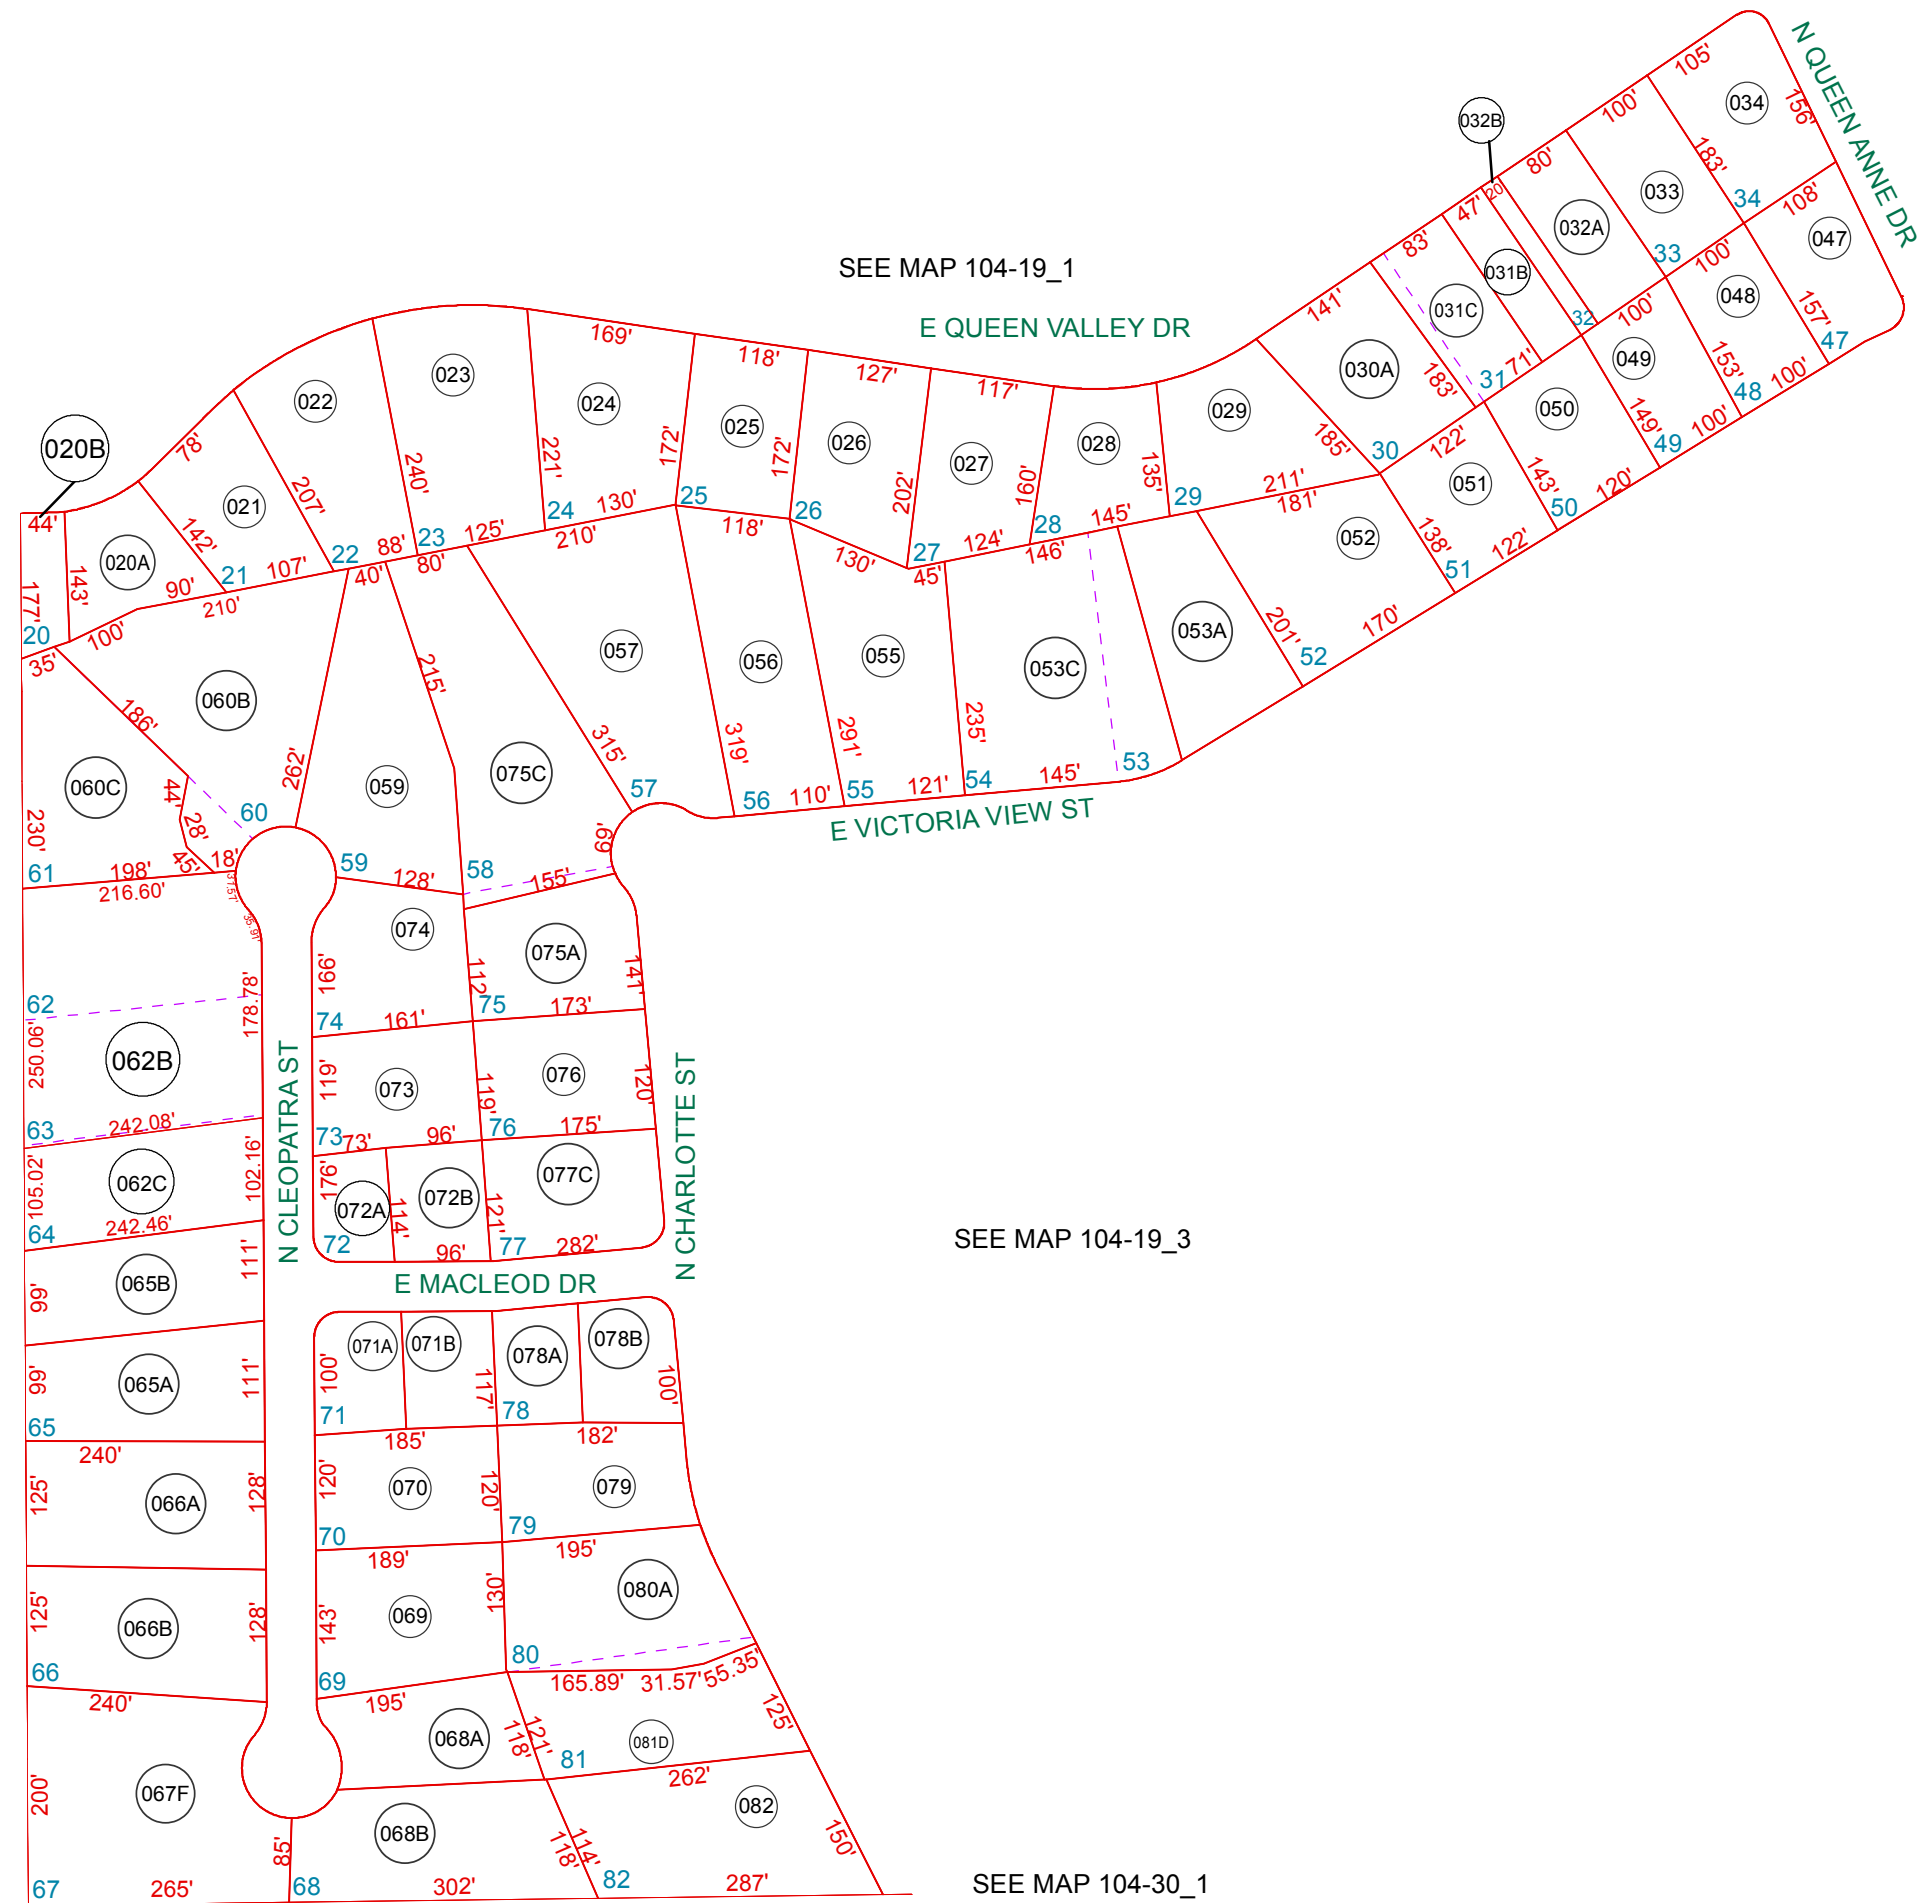

# 104-19\_2

SW SEC. 35 T.01S. R.10E.  
QUEEN VALLEY ESTATES UNIT 1 AMD:  
BOOK 12 - PAGE 030

LOCATION MAPS  
R.E.

6	5	4	3	2	1
7	8	9	10	11	12
18	17	16	15	14	13
19	20	21	22	23	24
30	29	28	27	26	25
31	32	33	34	35	36

SECTION

Revised: 8/2/2016

By: K G

PINAL COUNTY  
*wide open opportunity*

**Pinal County Assessor**

THIS MAP DOES NOT REPRESENT A SURVEY. NO LIABILITY IS ASSUMED FOR THE ACCURACY OF THE DATA DELINEATED HEREIN, EITHER EXPRESSED OR IMPLIED BY PINAL COUNTY OR ITS EMPLOYEES. THIS MAP IS COMPILED FROM OFFICIAL RECORDS, INCLUDING PLATS, SURVEYS, RECORDED DEEDS AND CONTRACTS, AND ONLY CONTAINS INFORMATION REQUIRED FOR THE PINAL COUNTY ASSESSOR'S OFFICE PURPOSES.

SEE MAP 104-43\_1

SEE MAP 104-19\_1

E QUEEN VALLEY DR

E VICTORIA VIEW ST

N CLEOPATRA ST

E MACLEOD DR

N CHARLOTTE ST

SEE MAP 104-19\_4

SEE MAP 104-19\_3

SEE MAP 104-30\_1