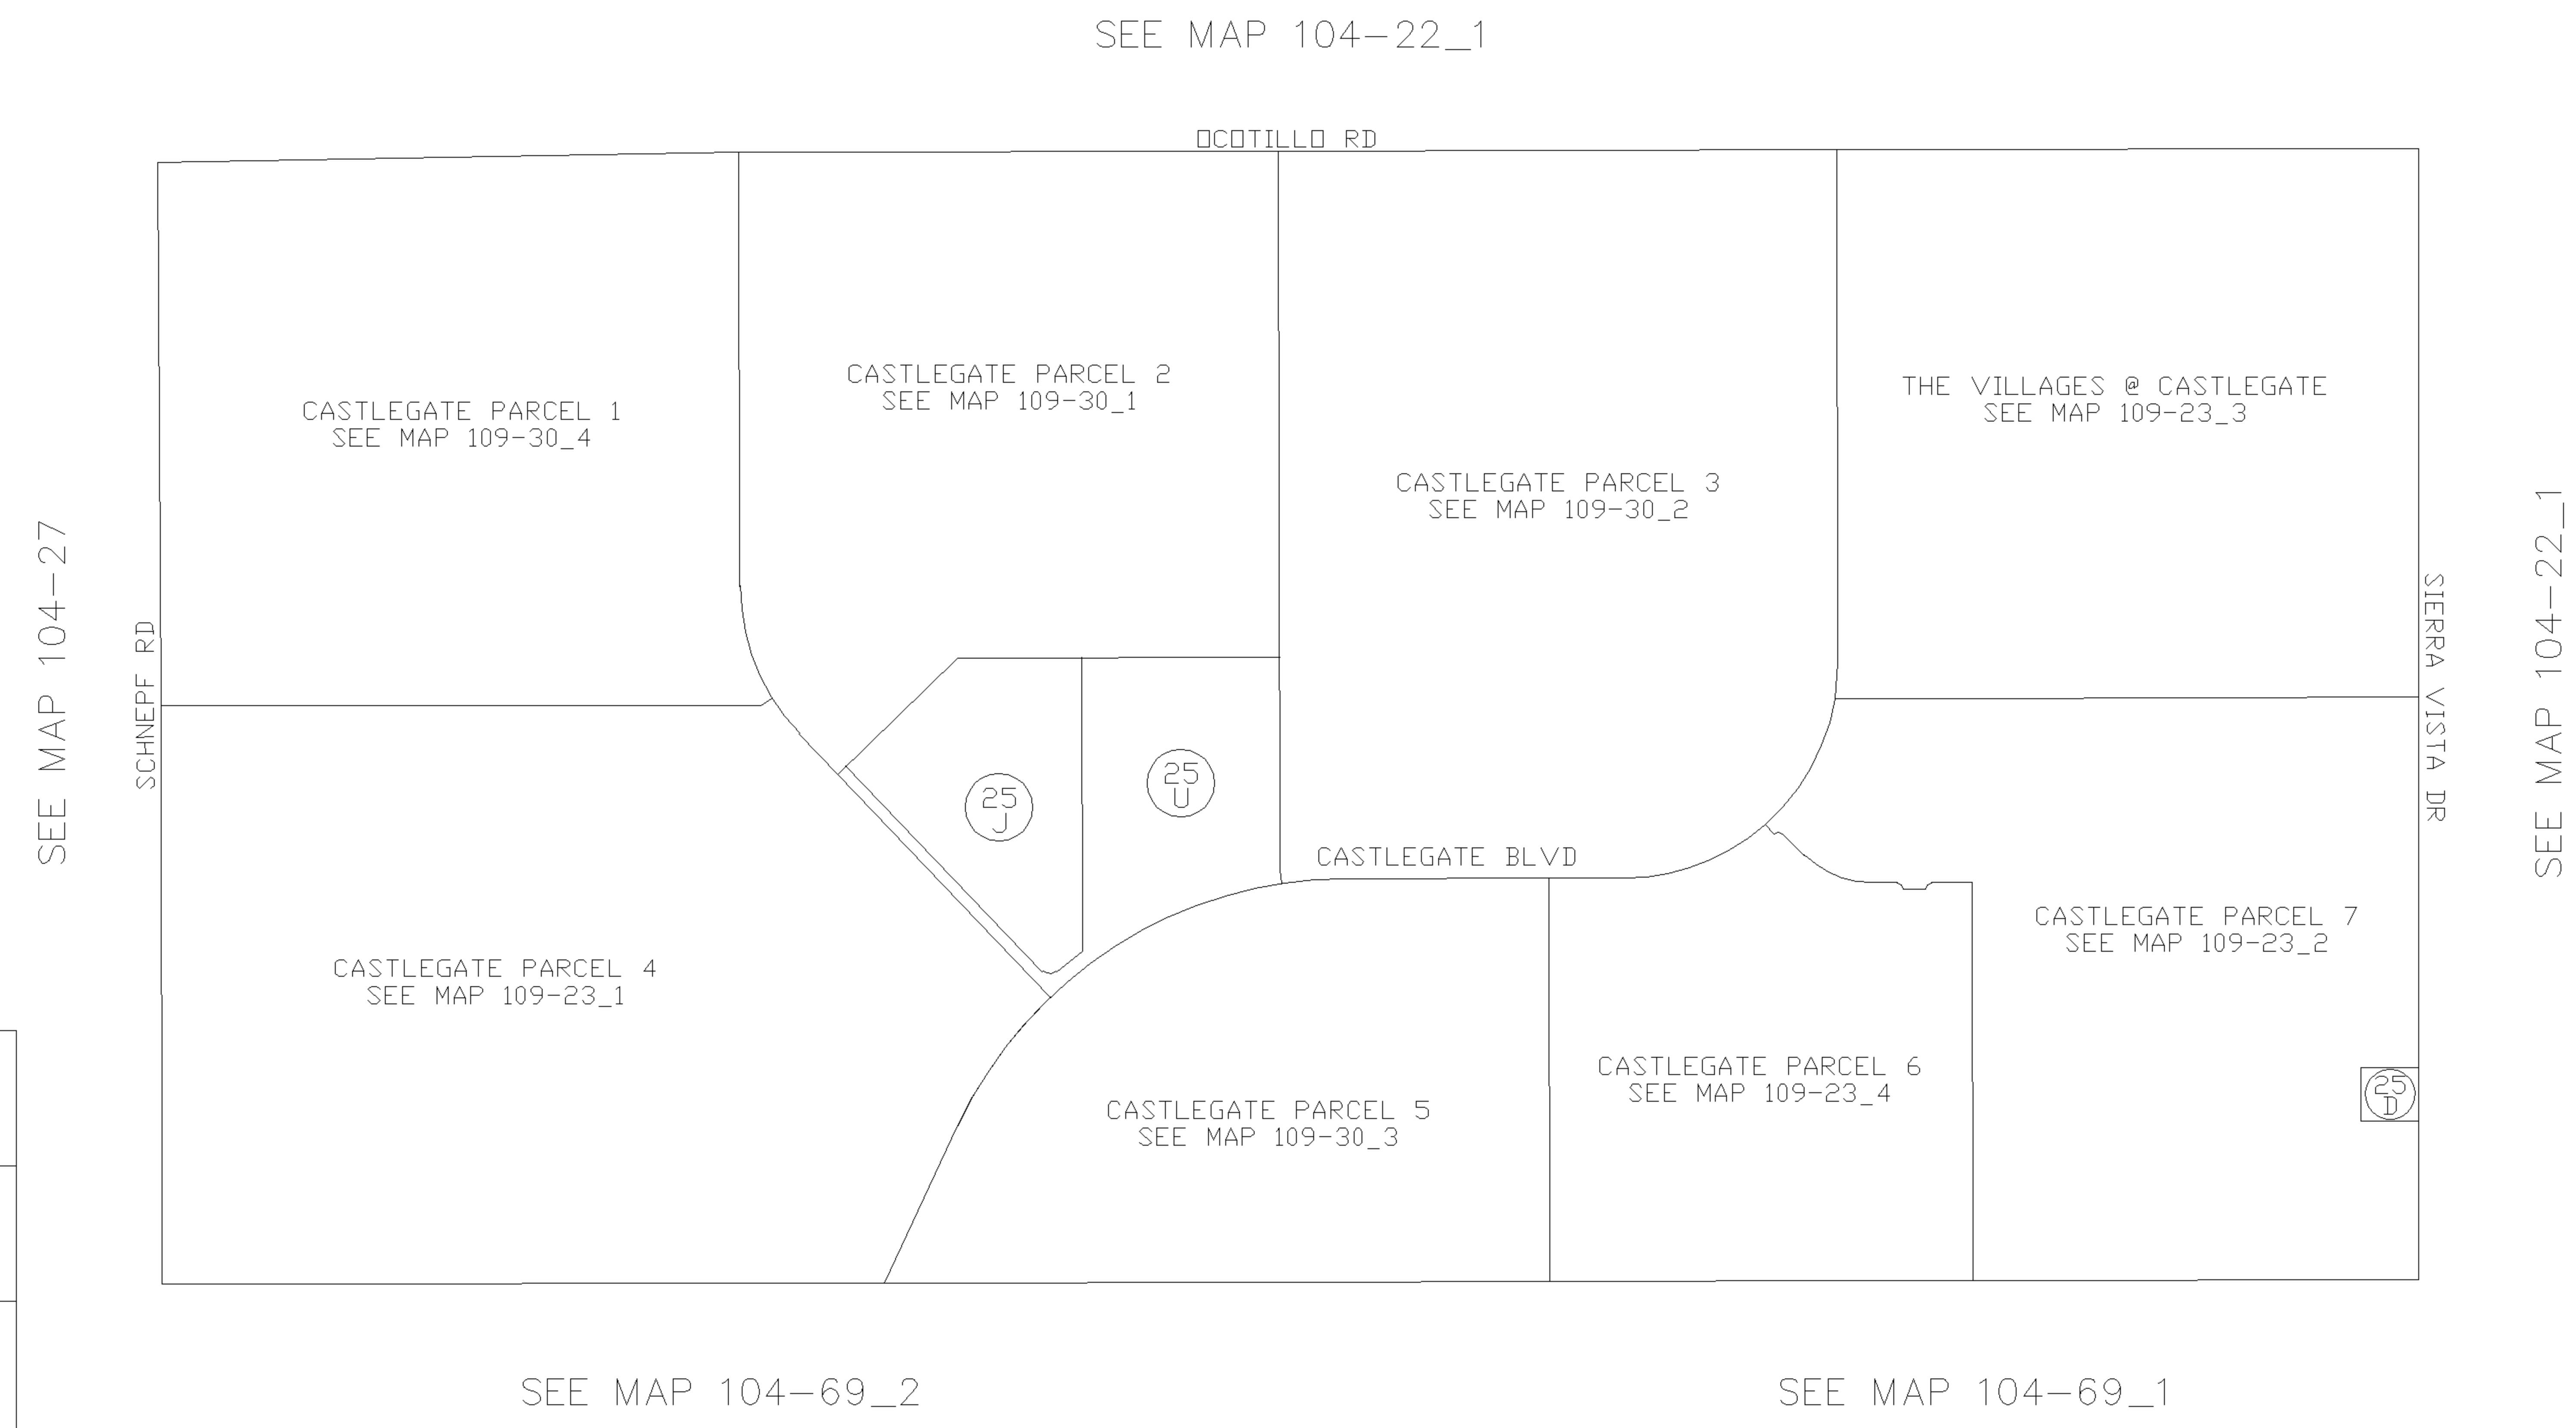

THIS MAP IS FOR TAX PURPOSES ONLY.
 THIS OFFICE WILL NOT ASSUME LIABILITY FOR REPRESENTATION, MEASUREMENTS OR ACREAGE.

VICINITY MAP

	6	5	4	3	2	1
	7	8	9	10	11	12
	18	17	16	15	14	13
	19	20	21	22	23	24
	30	29	28	27	26	25
	31	32	33	34	35	36

MERIDIAN RD / MARICOPA CO

VINEYARD RD

KENWORTHY RD

PIMA RD

OCOTILLO RD

SCHNEPF RD

SIERRA VISTA DR

COMBS RD

HASH KNIFE DRAW RD

0 200 400 600
 SCALE: 1" = 600'

03-21-2006