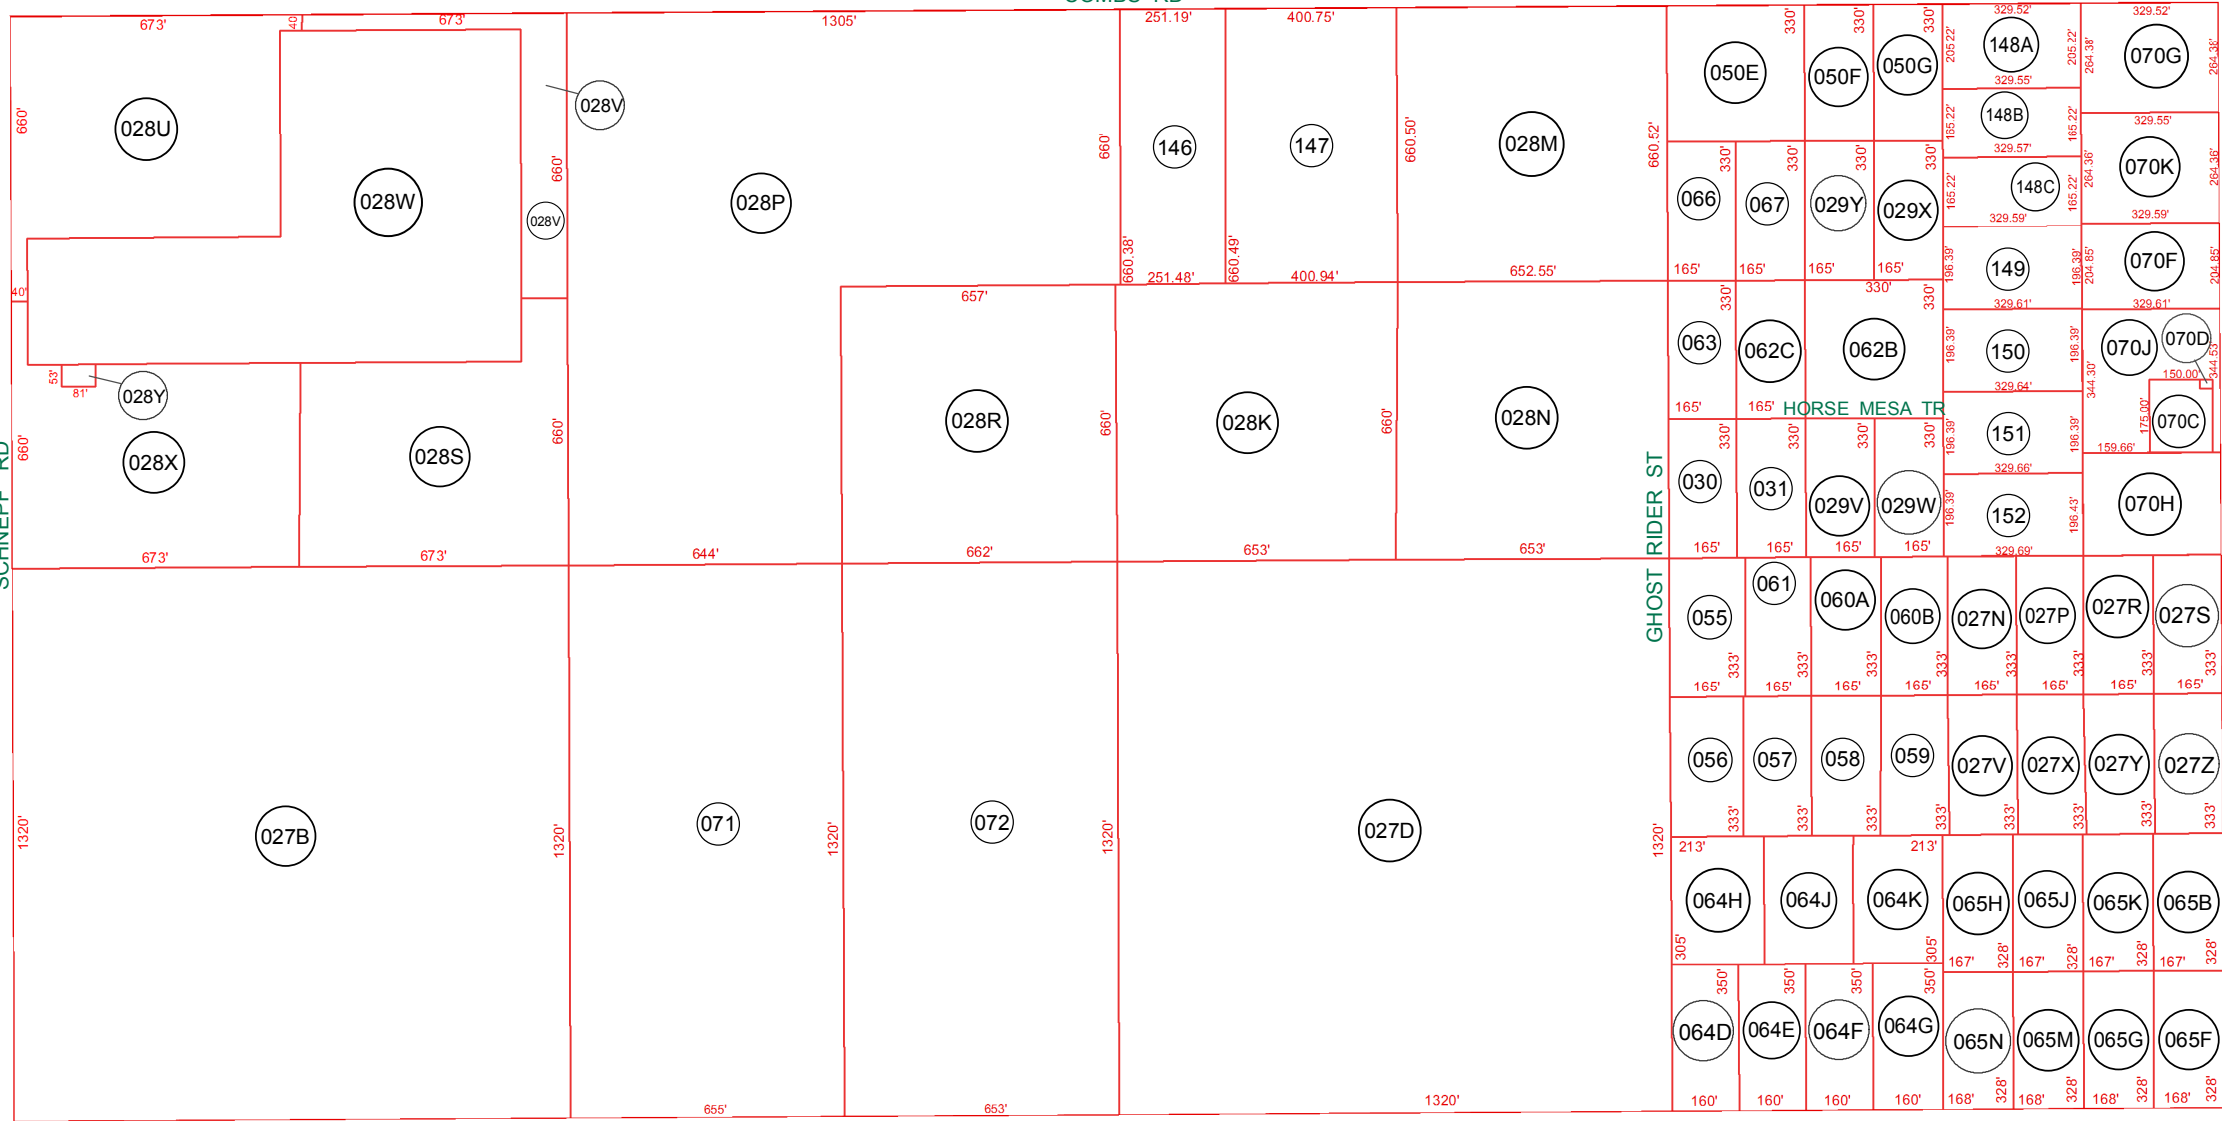

104-22_4

N2 SEC. 34 T.02S. R.08E.

SEE MAP 104-22_1

COMBS RD

SEE MAP 104-64

SEE MAP 104-64

SCHNEPF RD

SEE MAP 104-55_1

SEE MAP 104-55_2

LOCATION MAPS R.E.

	6	5	4	3	2	1
7	8	9	10	11	12	
18	17	16	15	14	13	
19	20	21	22	23	24	
30	29	28	27	26	25	
31	32	33	34	35	36	

Revised: 7/17/2017

By: DW

PINAL COUNTY
wide open opportunity

Pinal County Assessor

THIS MAP DOES NOT REPRESENT A SURVEY. NO LIABILITY IS ASSUMED FOR THE ACCURACY OF THE DATA DELINEATED HEREIN, EITHER EXPRESSED OR IMPLIED BY PINAL COUNTY OR ITS EMPLOYEES. THIS MAP IS COMPILED FROM OFFICIAL RECORDS, INCLUDING PLATS, SURVEYS, RECORDED DEEDS AND CONTRACTS, AND ONLY CONTAINS INFORMATION REQUIRED FOR THE PINAL COUNTY ASSESSOR'S OFFICE PURPOSES.