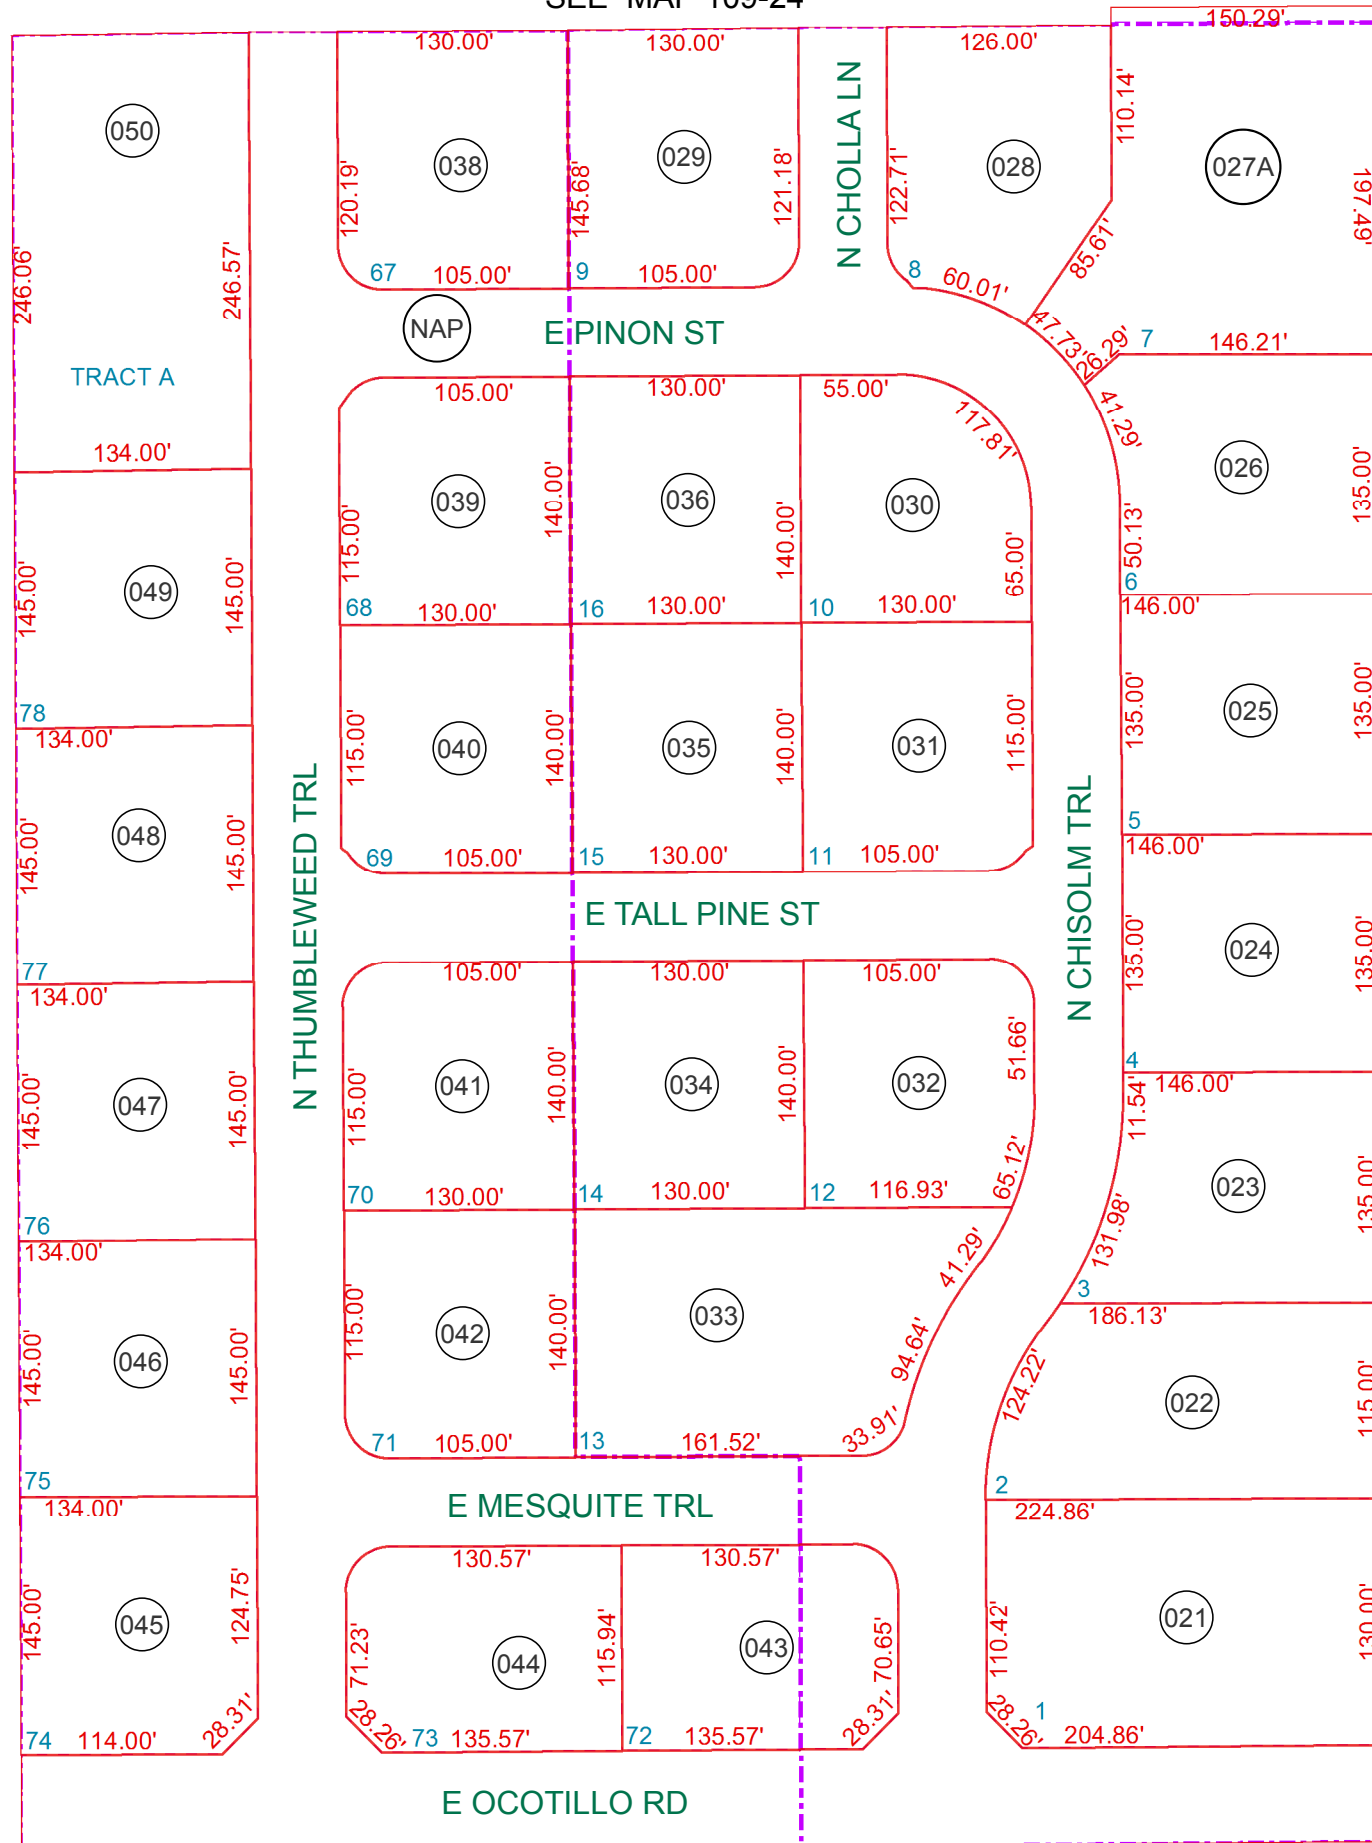

SEE MAP 109-24

SEE MAP 104-24_3

GOLF VIEW ESTATES UNIT 4

SEE MAP 109-25

GOLF VIEW ESTATES UNIT I

SEE MAP 104-87_1

SEE MAP 104-87_3

BOOK - MAP

104-24_2

SE SW SEC. 17 T.02S. R.08E.

GOLF VIEW ESTATES UNIT I

CAB. B - SLD. 132

GOLF VIEW ESTATES UNIT 4

CAB. B - SLD. 147

LOCATION MAPS
R.E.

	6	5	4	3	2	1
7	8	9	10	11	12	
18	17	16	15	14	13	
19	20	21	22	23	24	
30	29	28	27	26	25	
	32	33	34	35	36	

SECTION HASH KNIFE DRAW R.

Revised: 5/11/2018

By: **MBG**

PINAL COUNTY

WIDE OPEN OPPORTUNITY

Pinal County Assessor

THIS MAP DOES NOT REPRESENT A SURVEY. NO LIABILITY IS ASSUMED FOR THE ACCURACY OF THE DATA DELINEATED HEREIN, EITHER EXPRESSED OR IMPLIED BY PINAL COUNTY OR ITS EMPLOYEES. THIS MAP IS COMPILED FROM OFFICIAL RECORDS, INCLUDING PLATS, SURVEYS, RECORDED DEEDS AND CONTRACTS, AND ONLY CONTAINS INFORMATION REQUIRED FOR THE PINAL COUNTY ASSESSOR'S OFFICE PURPOSES.