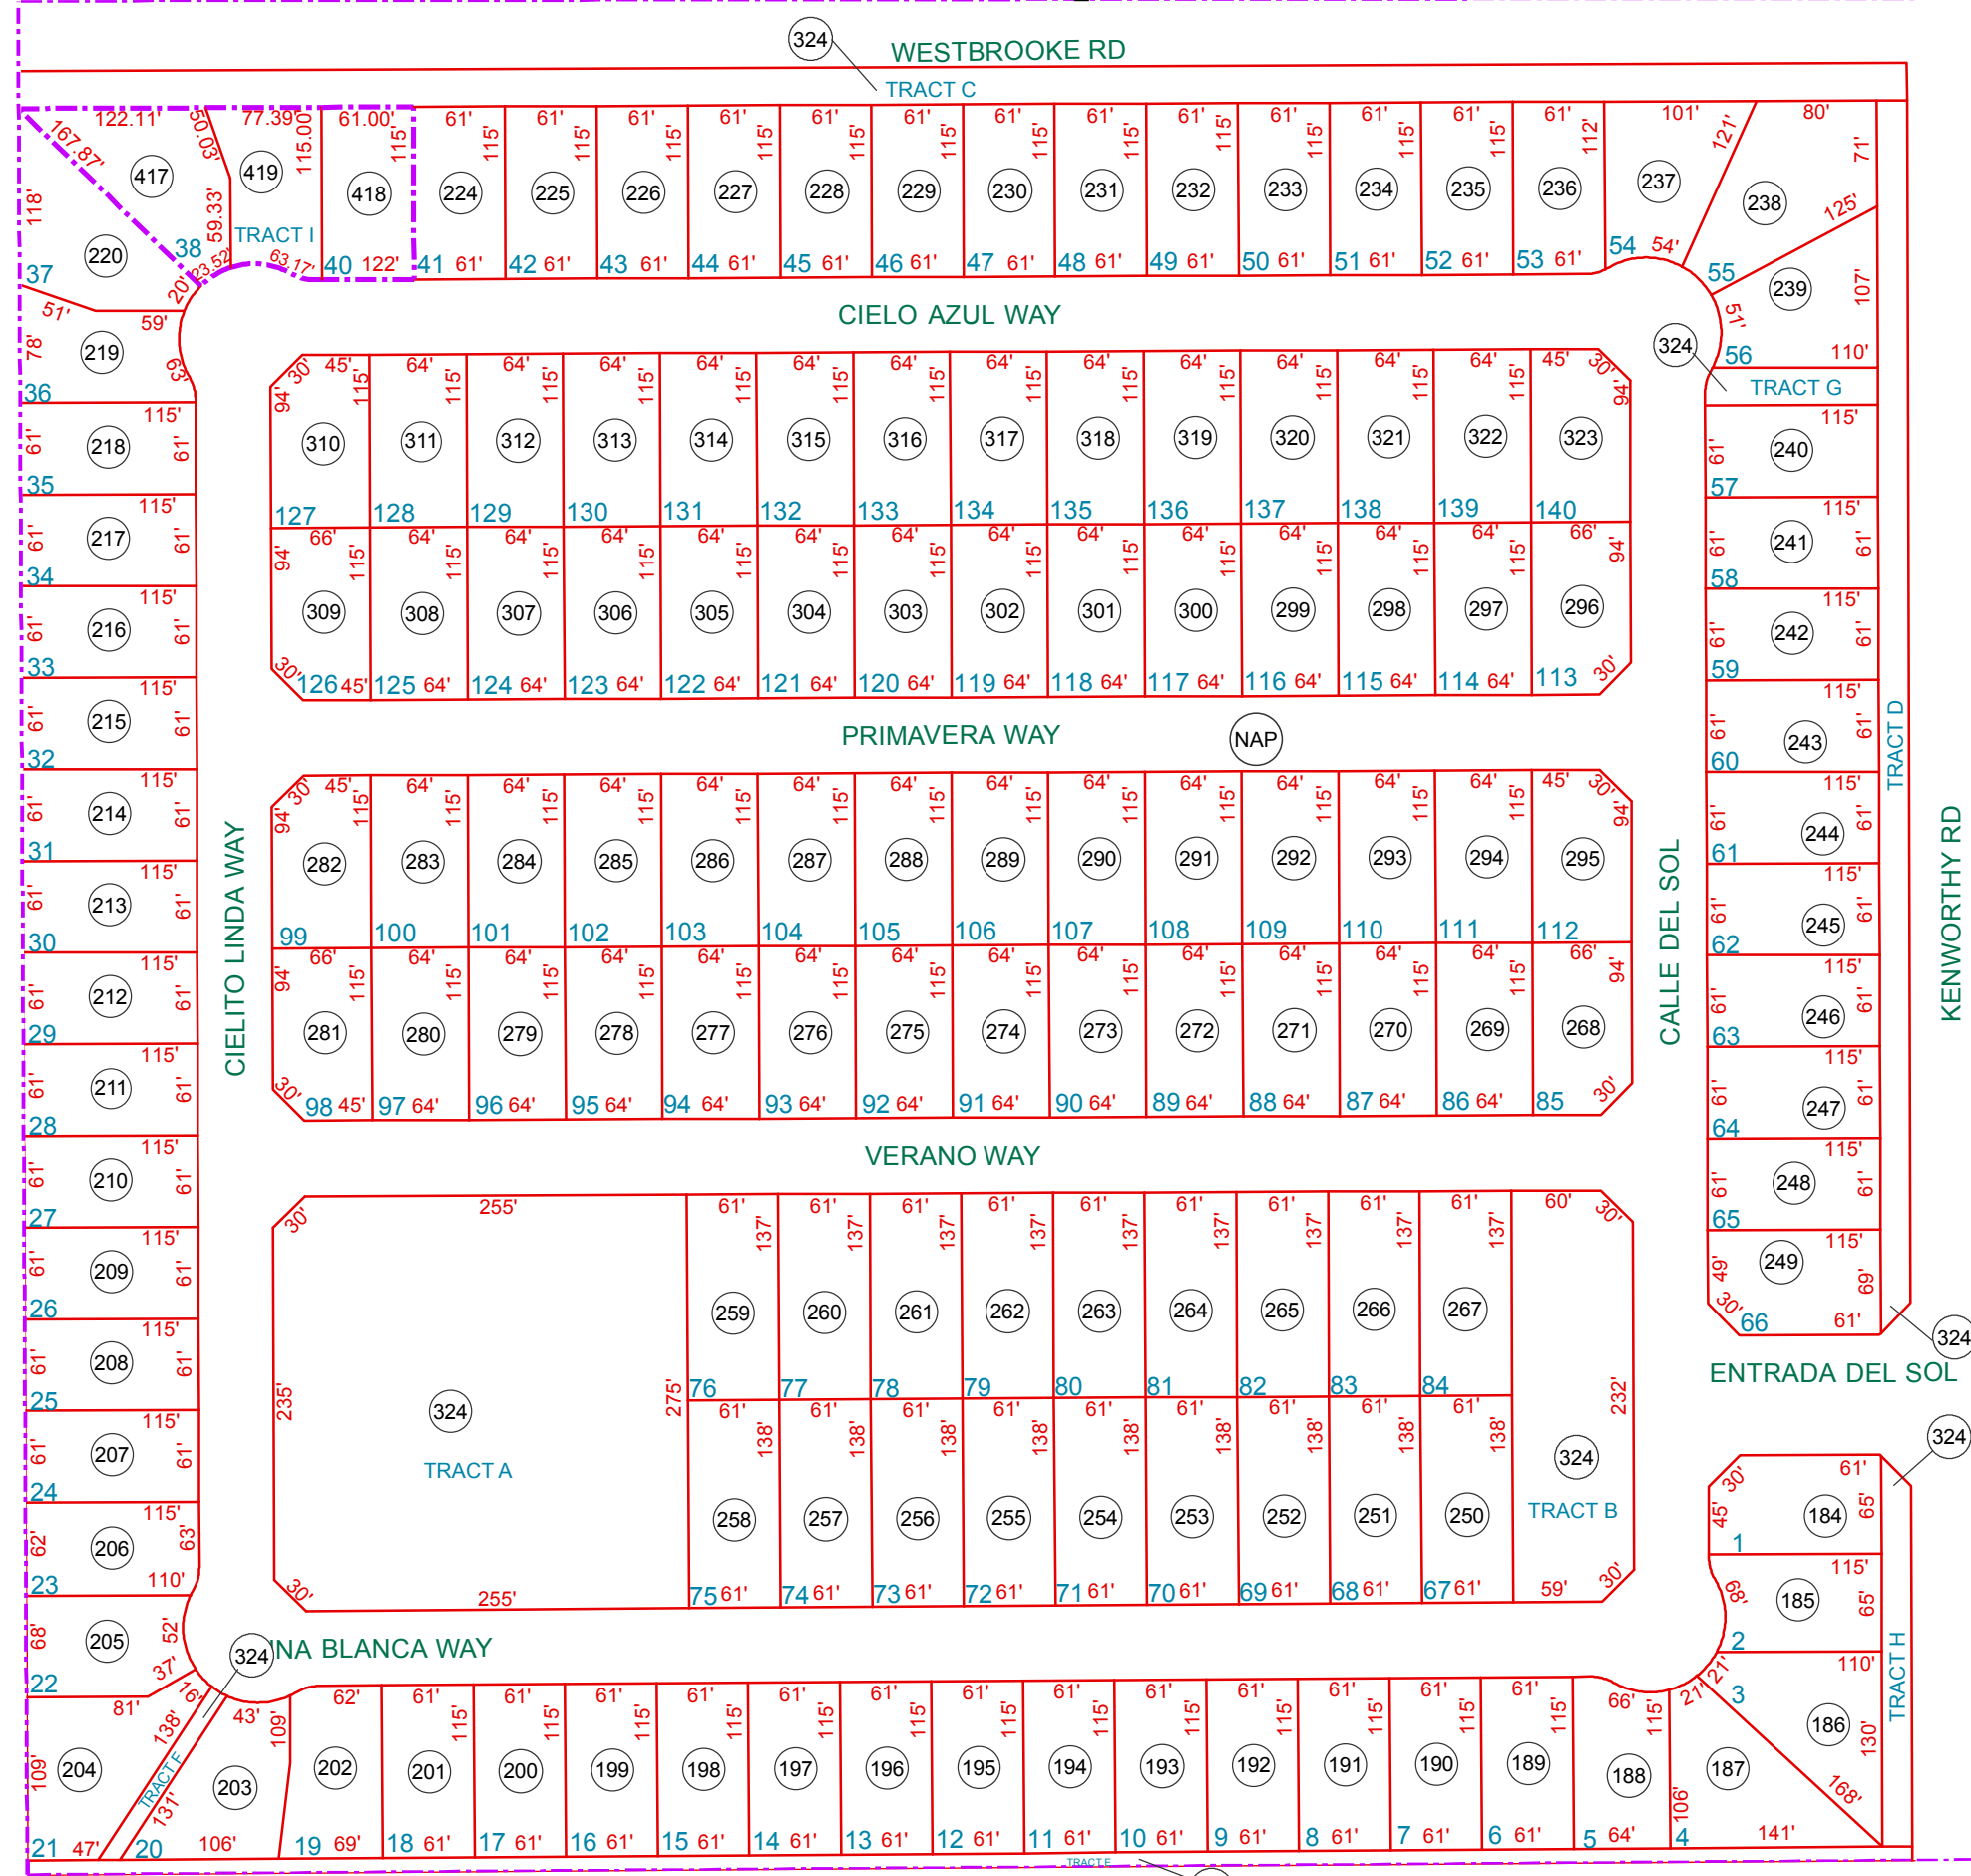

SEE MAP 104-24_1

SEE MAP 109-26_3

SEE MAP 104-46

SEE MAP 109-26_2

BOOK - MAP

104-24_4

SEC. 17 T.02S. R.08E.

MILAGRO
 CAB G - SLD 100
 RE-PLAT OF MILAGRO LOTS 38 THROUGH 40
 2013-090663

LOCATION MAPS

PECOS RD					
6	5	4	3	2	1
MERCURY RD / MARICOPA COUNTY					
7	8	9	10	11	12
PIMA RD					
18	17	16	15	14	13
GANITZEL RD / IRONWOOD DR					
19	20	21	22	23	24
KENTWORTHY RD					
30	29	28	27	26	25
COMBS RD					
32	33	34	35	36	
HASH KNIFE DRAW RD					
SECTION					

Revised: 12/19/2013
 By: DW

TRACTS A THRU H UNDER APN: 104-24-324
 TRACT "I" UNDER APN: 104-24-419

PINAL COUNTY
wide open opportunity

Pinal County Assessor

THIS MAP DOES NOT REPRESENT A SURVEY. NO LIABILITY IS ASSUMED FOR THE ACCURACY OF THE DATA DELINEATED HEREIN, EITHER EXPRESSED OR IMPLIED BY PINAL COUNTY OR ITS EMPLOYEES. THIS MAP IS COMPILED FROM OFFICIAL RECORDS, INCLUDING PLATS, SURVEYS, RECORDED DEEDS AND CONTRACTS, AND ONLY CONTAINS INFORMATION REQUIRED FOR THE PINAL COUNTY ASSESSOR'S OFFICE PURPOSES.