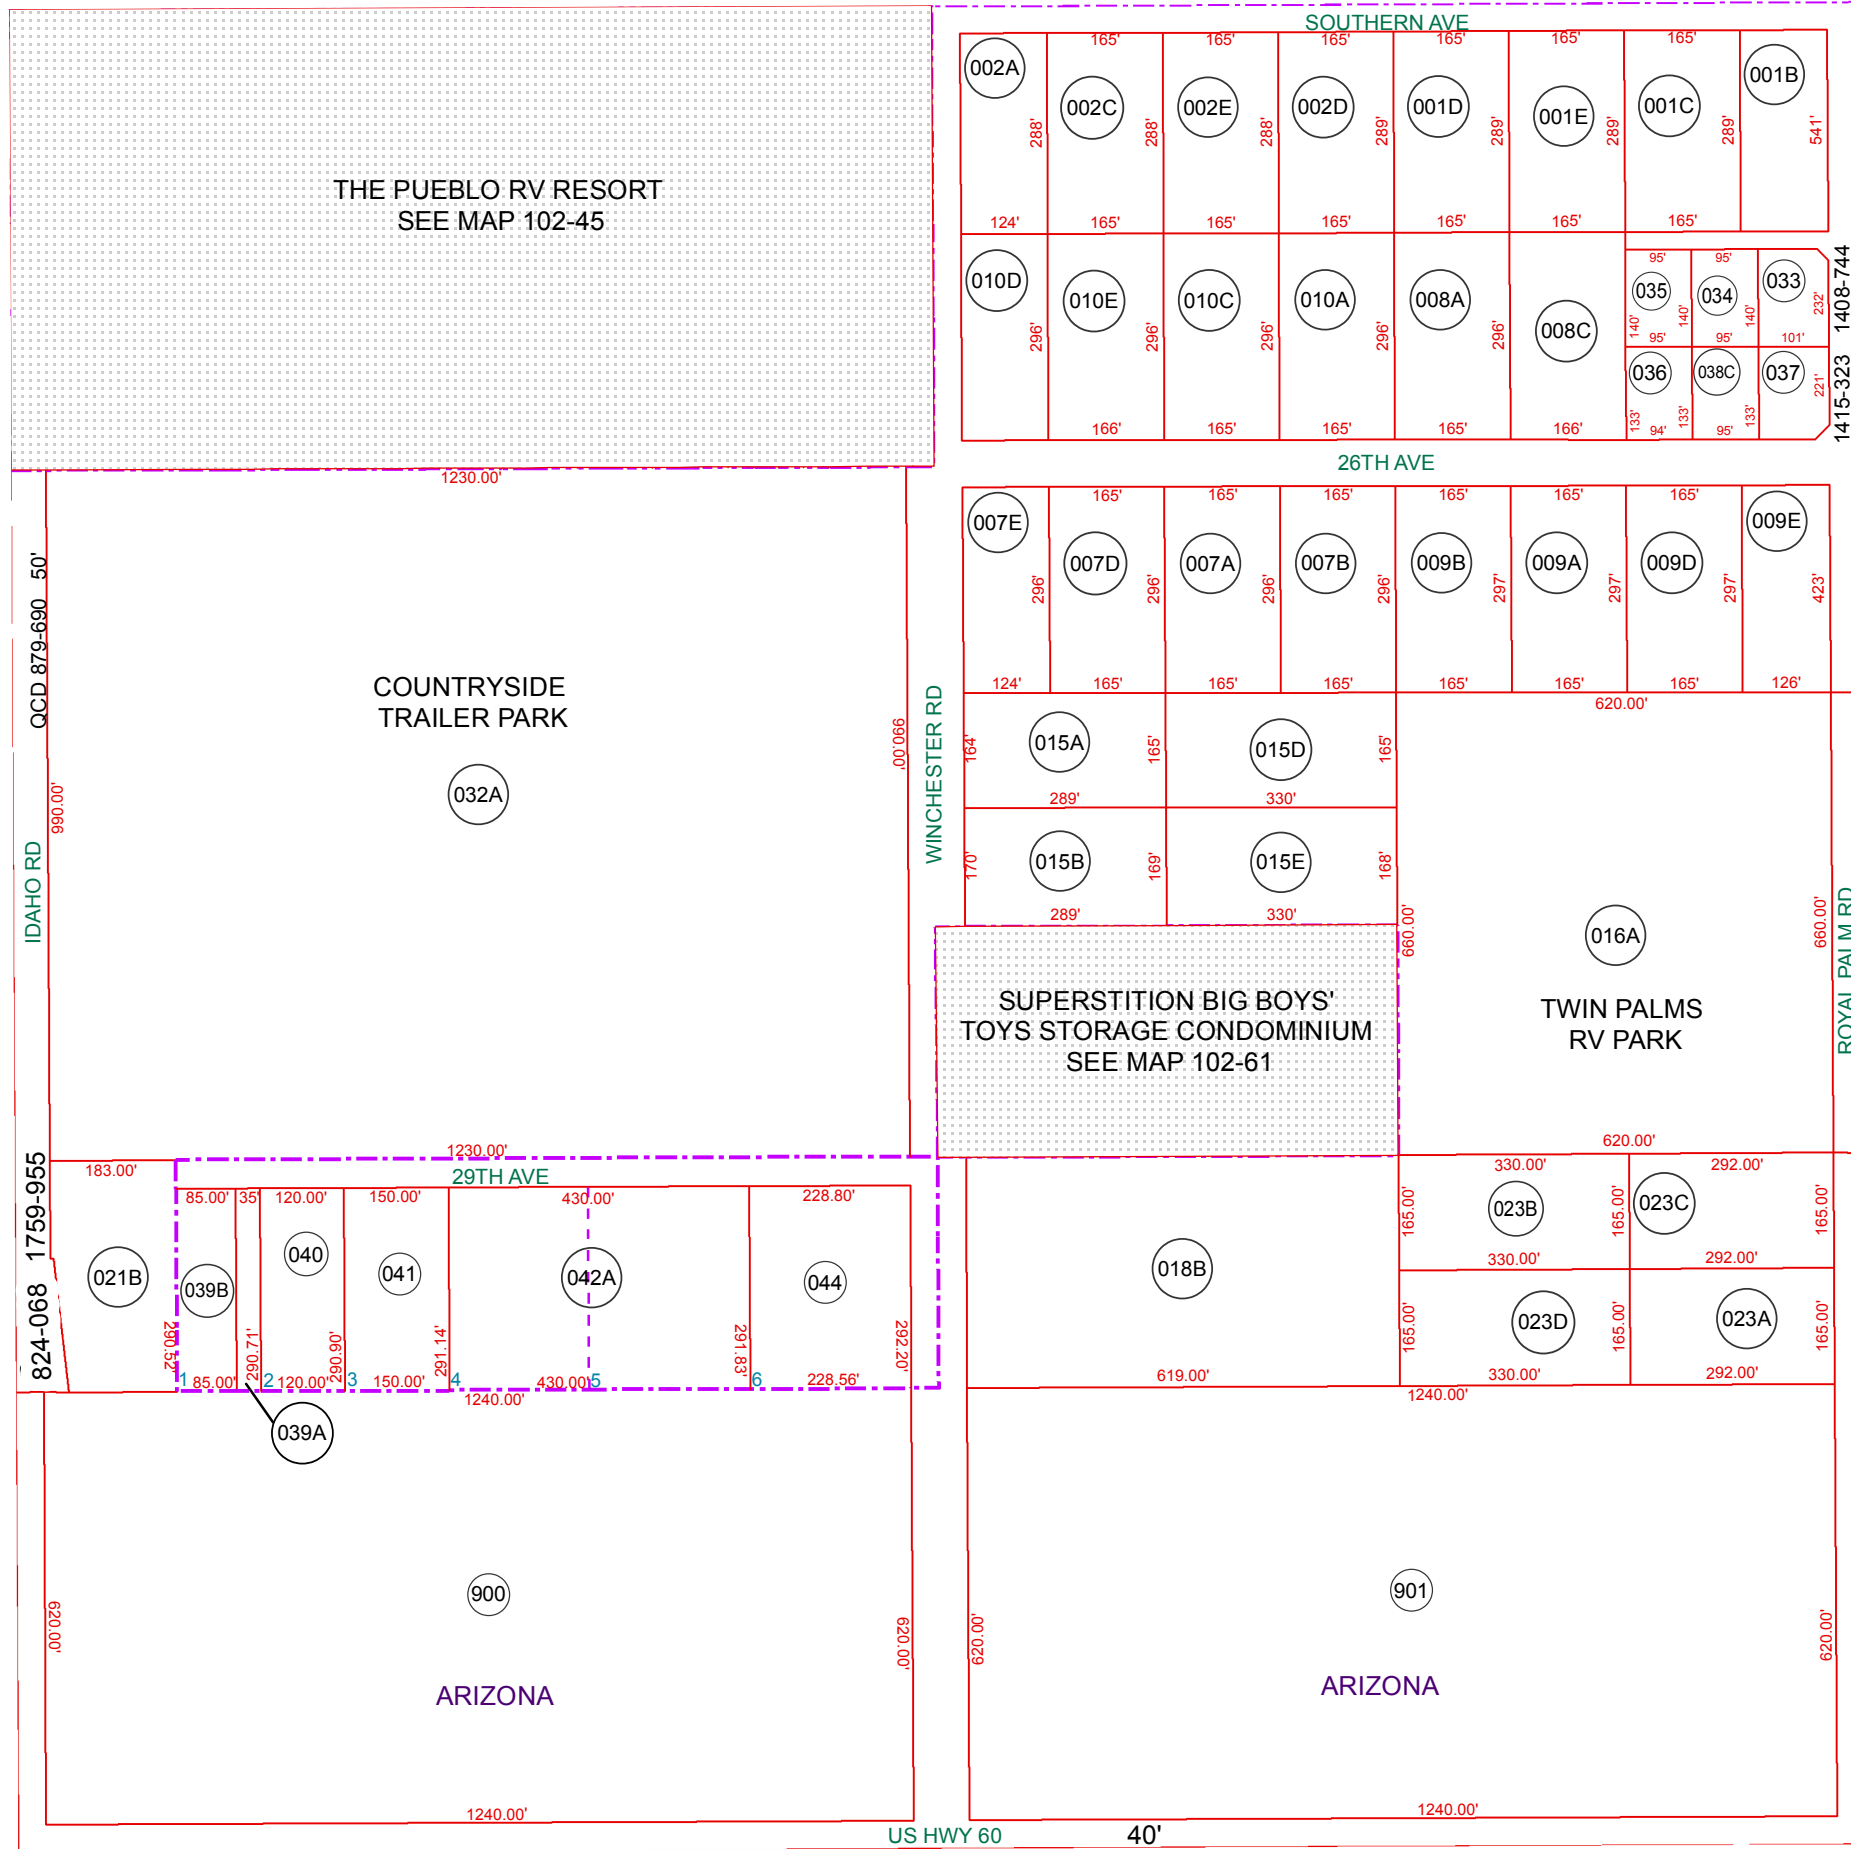

SEE MAP 102-46

SEE MAP 102-06

SEE MAP 102-01

SEE MAP 102-53\_1

SEE MAP 102-53\_2

SEE MAP 102-20

SEE MAP 102-20

BOOK - MAP

# 102-21

NW SEC. 33 T.01N. R.08E.

IDAHO & SUPERSTITION  
COMMERCIAL: CAB B - SLD 116

LOCATION MAPS  
R.E.

TOWNSHIP

MARCOPA COUNTY					
MCKELLIPS RD					
6	5	4	3	2	1
IRONWOOD DR					
7	8	9	10	11	12
LOST DUTCHMAN BLVD					
18	17	16	15	14	13
SUPERSTITION BLVD					
MOUNTAIN VIEW RD					
19	20	21	22	23	24
BROADWAY AVE					
30	29	28	27	26	25
IDAHO RD					
TOMAHAWK RD					
GOLDFIELD RD					
SOUTHERN AVE					
MOUNTAIN VIEW RD					
31	32	33	34	35	36
SECTION BASELINE AVE					
TONTO NATIONAL FOREST					

Revised: 10/30/2015

By: MBG

PINAL COUNTY  
*wide open opportunity*

Pinal County Assessor

THIS MAP DOES NOT REPRESENT A SURVEY. NO LIABILITY IS ASSUMED FOR THE ACCURACY OF THE DATA DELINEATED HEREIN, EITHER EXPRESSED OR IMPLIED BY PINAL COUNTY OR ITS EMPLOYEES. THIS MAP IS COMPILED FROM OFFICIAL RECORDS, INCLUDING PLATS, SURVEYS, RECORDED DEEDS AND CONTRACTS, AND ONLY CONTAINS INFORMATION REQUIRED FOR THE PINAL COUNTY ASSESSOR'S OFFICE PURPOSES.