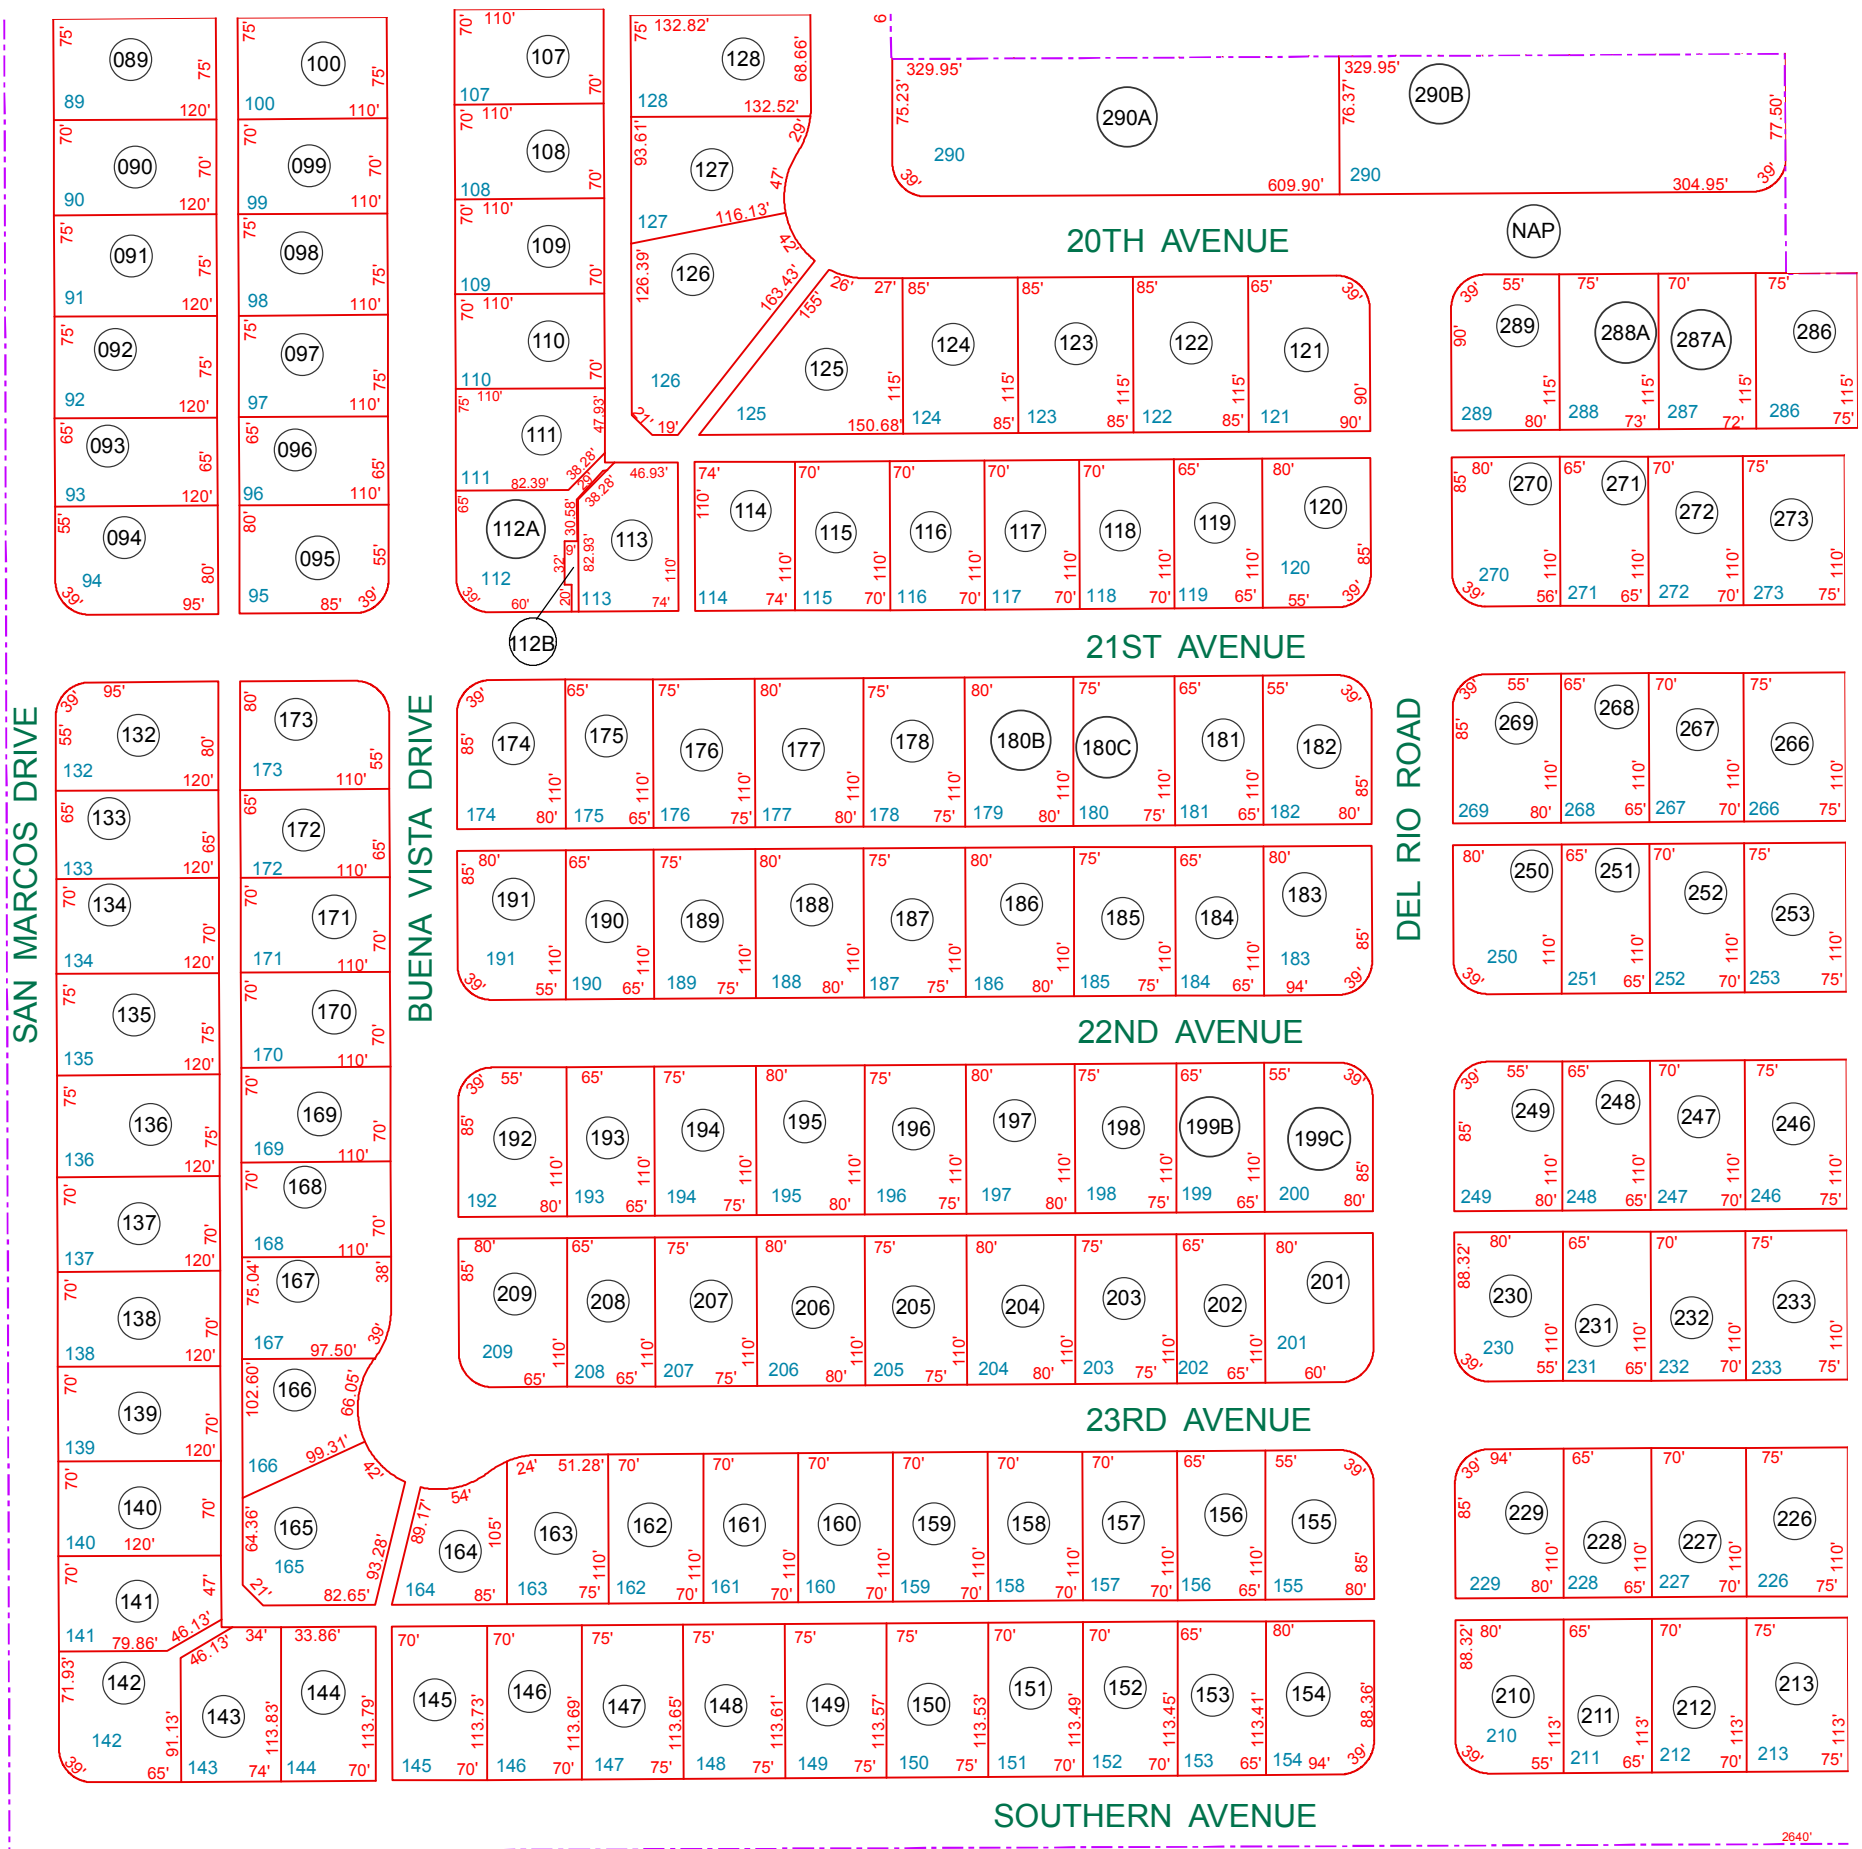

SEE MAP 102-52_3

SEE MAP 102-44_2

SEE MAP 102-22_1

SEE MAP 102-01

BOOK - MAP

102-22_2

SW SE SEC. 29 T.01N. R.08E.
SUPERSTITION VILLA
BK 12 - PG. 39

LOCATION MAPS
R.E.

6	5	4	3	2	1
7	8	9	10	11	12
18	17	16	15	14	13
19	20	21	22	23	24
30	29	28	27	26	25
31	32	33	34	35	36

Revised: 11/14/2013

By: **CM**

PINAL COUNTY
wide open opportunity

Pinal County Assessor

THIS MAP DOES NOT REPRESENT A SURVEY. NO LIABILITY IS ASSUMED FOR THE ACCURACY OF THE DATA DELINEATED HEREIN, EITHER EXPRESSED OR IMPLIED BY PINAL COUNTY OR ITS EMPLOYEES. THIS MAP IS COMPILED FROM OFFICIAL RECORDS, INCLUDING PLATS, SURVEYS, RECORDED DEEDS AND CONTRACTS, AND ONLY CONTAINS INFORMATION REQUIRED FOR THE PINAL COUNTY ASSESSOR'S OFFICE PURPOSES.

SEE MAP 102-22_3