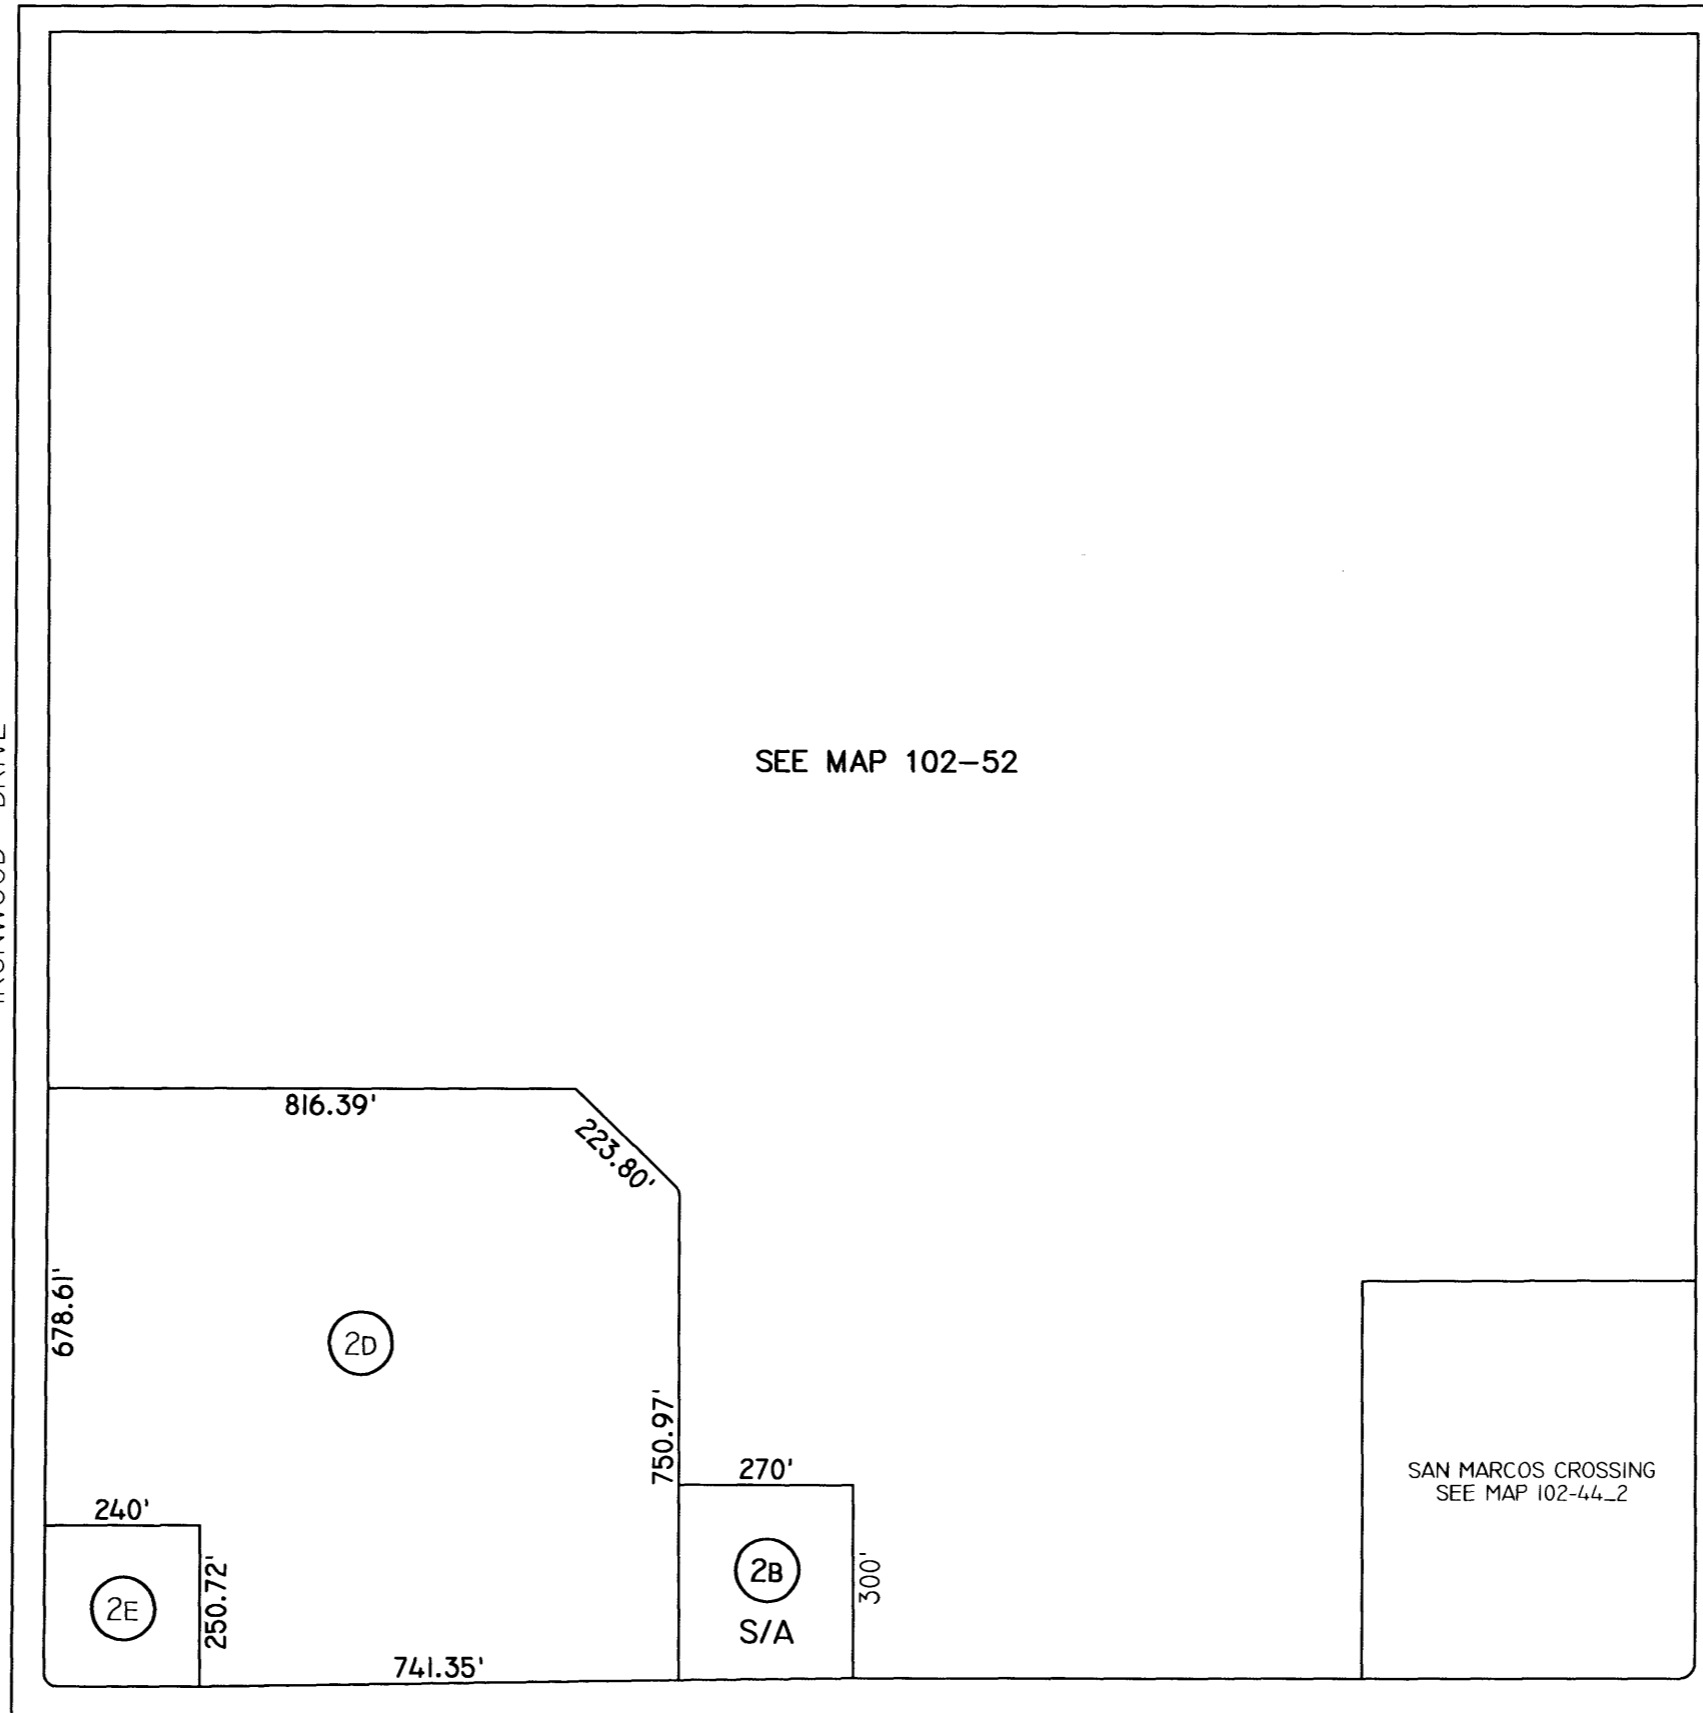

SEC. 29, PT-S/2, SW, TN.1N RG.8E

SEE MAP 102-48

102-44_1

16TH AVENUE

THIS MAP IS FOR TAX PURPOSES ONLY.
THIS OFFICE WILL NOT ASSUME LIABILITY FOR REPRESENTATION, MEASUREMENTS OR ACREAGE.

SEE MAP 102-11

SEE MAP 102-49

SEE MAP 102-11

IRONWOOD DRIVE

SAN MARCOS DRIVE

SEE MAP 102-22 1/4

SEE MAP 102-22 2/4

SCALE: 1" = 300'

05-11-2004

VICINITY MAP

SOUTHERN AVENUE

SEE MAP 102-01