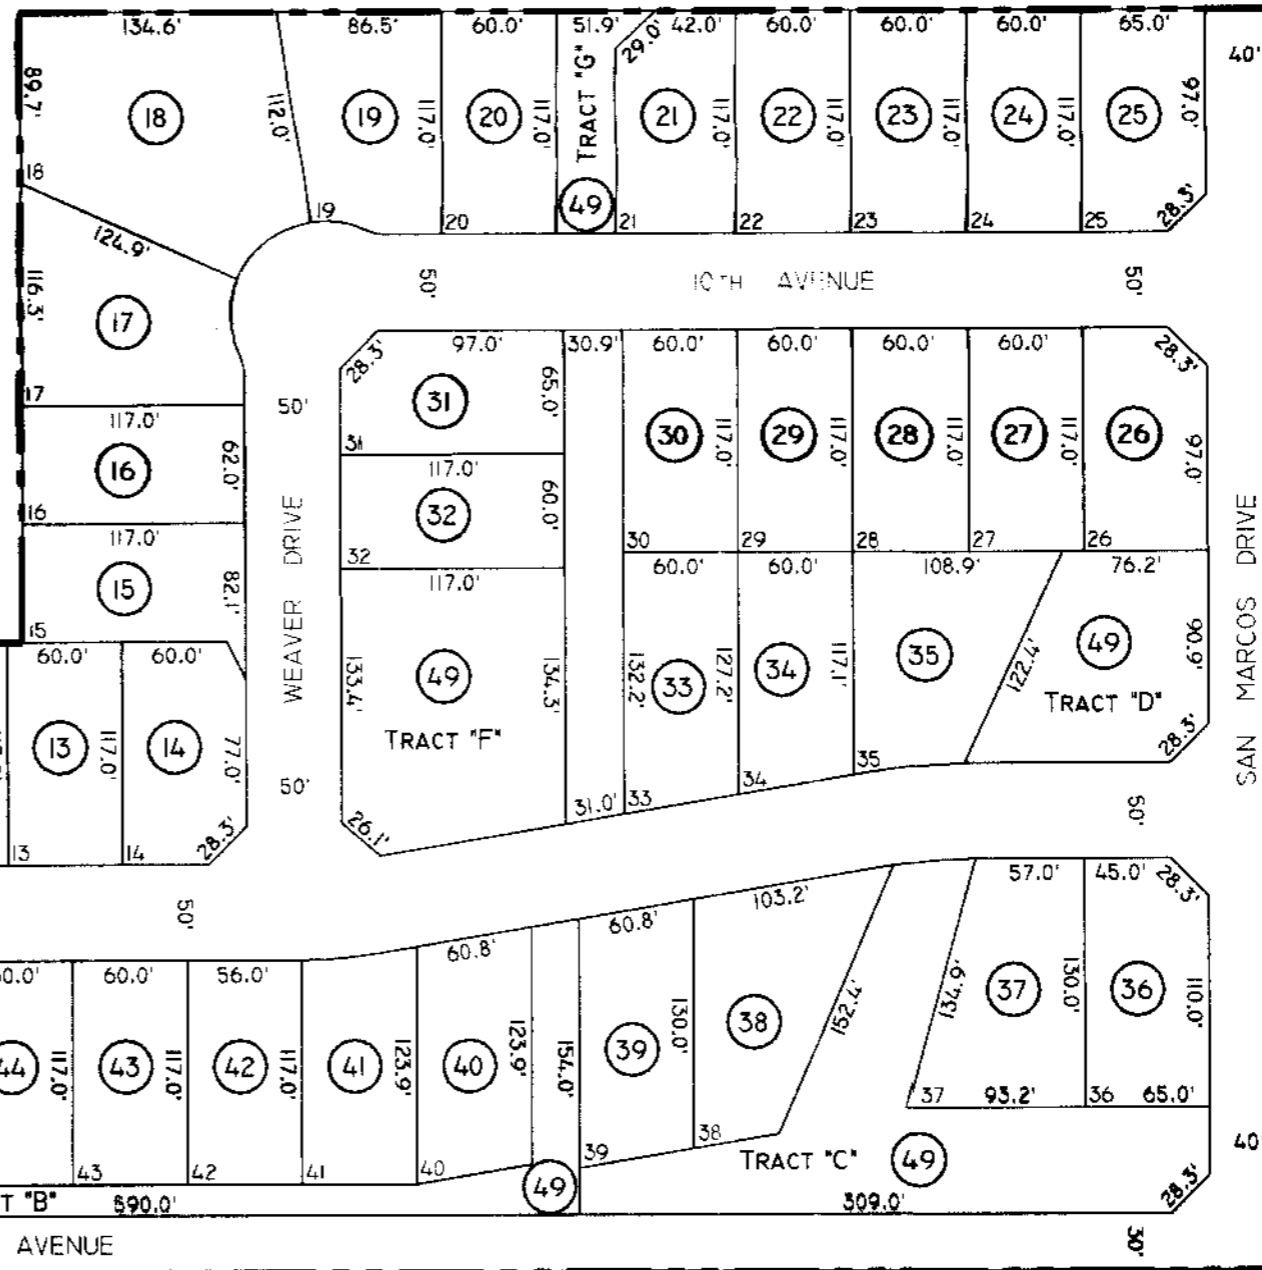

SEC. 29, PT-NE, NW, TN.1N RG.8E

102-59

SUNRISE SHADOWS

CAB."C" - SLD. 125

THE ORIGINAL PLAT OF THIS SUBDIVISION IS ON FILE WITH THE PINAL COUNTY RECORDERS OFFICE, FOR COMPLETE INFORMATION OF PLAT AND C&R'S CALL (520) 968-7100.

THIS MAP IS FOR TAX PURPOSES ONLY.

THIS OFFICE WILL NOT ASSUME LIABILITY FOR REPRESENTATION, MEASUREMENTS OR ACREAGE.

VICINITY MAP

SEE MAP 102-08

SEE MAP 102-08

SEE MAP 102-38 2/2

SEE MAP 102-08

SEE MAP 102-08

3-01-2001

SEE MAP 102-48