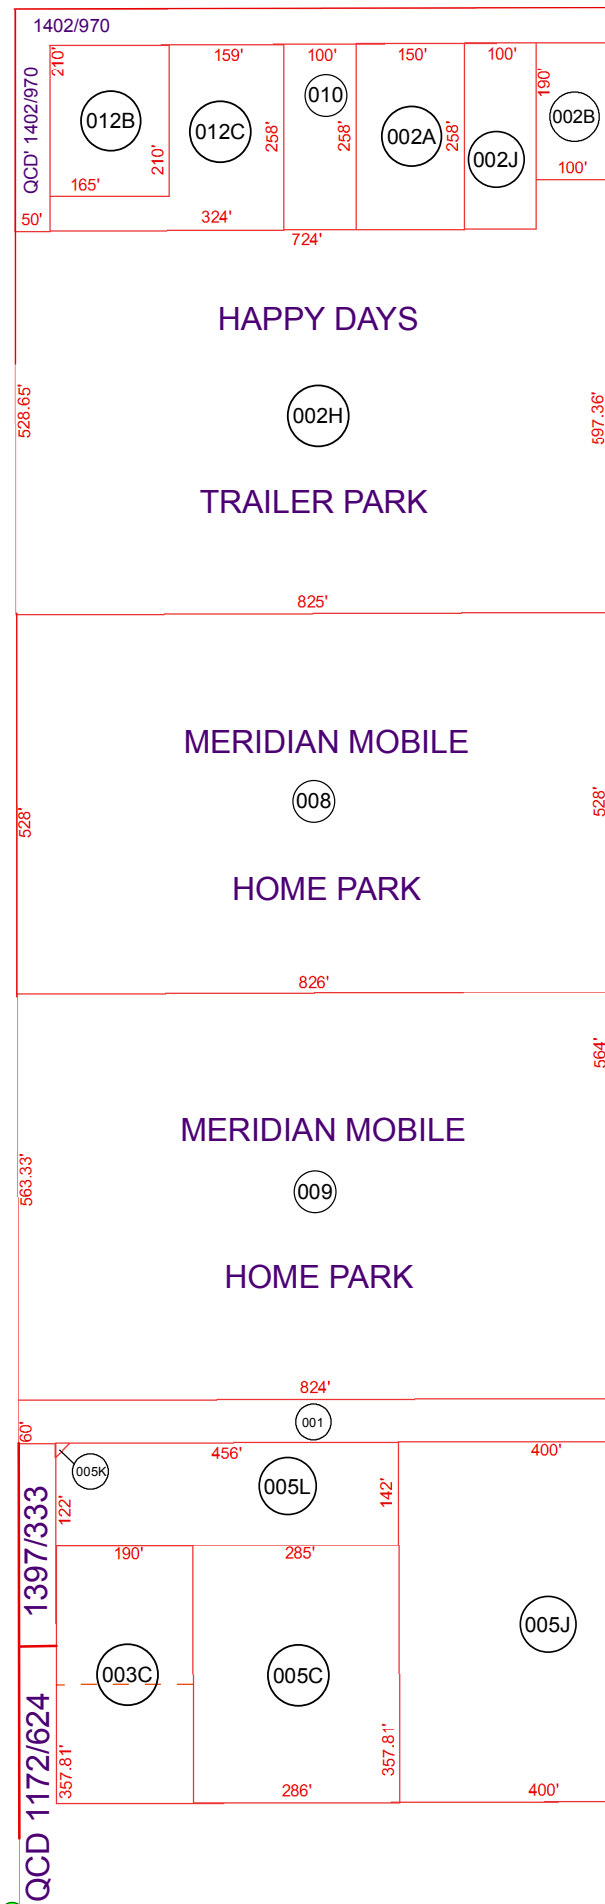

SEE MAP100-39

SEE MAP 100-40

SUPERSTITION BLVD

MARICOPA COUNTY

SEE MAP 101-24

SEE MAP 101-27

SEE MAP 101-05\_2

HWY 60-70-80-89

SEE MAP 101-06

W 1/4 COR

BOOK - MAP  
**101-04**  
 SEC. 19 TN.01N.RG.08E

Revised: 11/15/2017

By: **K.G.**

**PINAL COUNTY**  
WIDE OPEN OPPORTUNITY

Pinal County Assessor

THIS MAP DOES NOT REPRESENT A SURVEY. NO LIABILITY IS ASSUMED FOR THE ACCURACY OF THE DATA DELINEATED HEREIN, EITHER EXPRESSED OR IMPLIED BY PINAL COUNTY OR ITS EMPLOYEES. THIS MAP IS COMPILED FROM OFFICIAL RECORDS, INCLUDING PLATS, SURVEYS, RECORDED DEEDS AND CONTRACTS, AND ONLY CONTAINS INFORMATION REQUIRED FOR THE PINAL COUNTY ASSESSOR'S OFFICE PURPOSES.