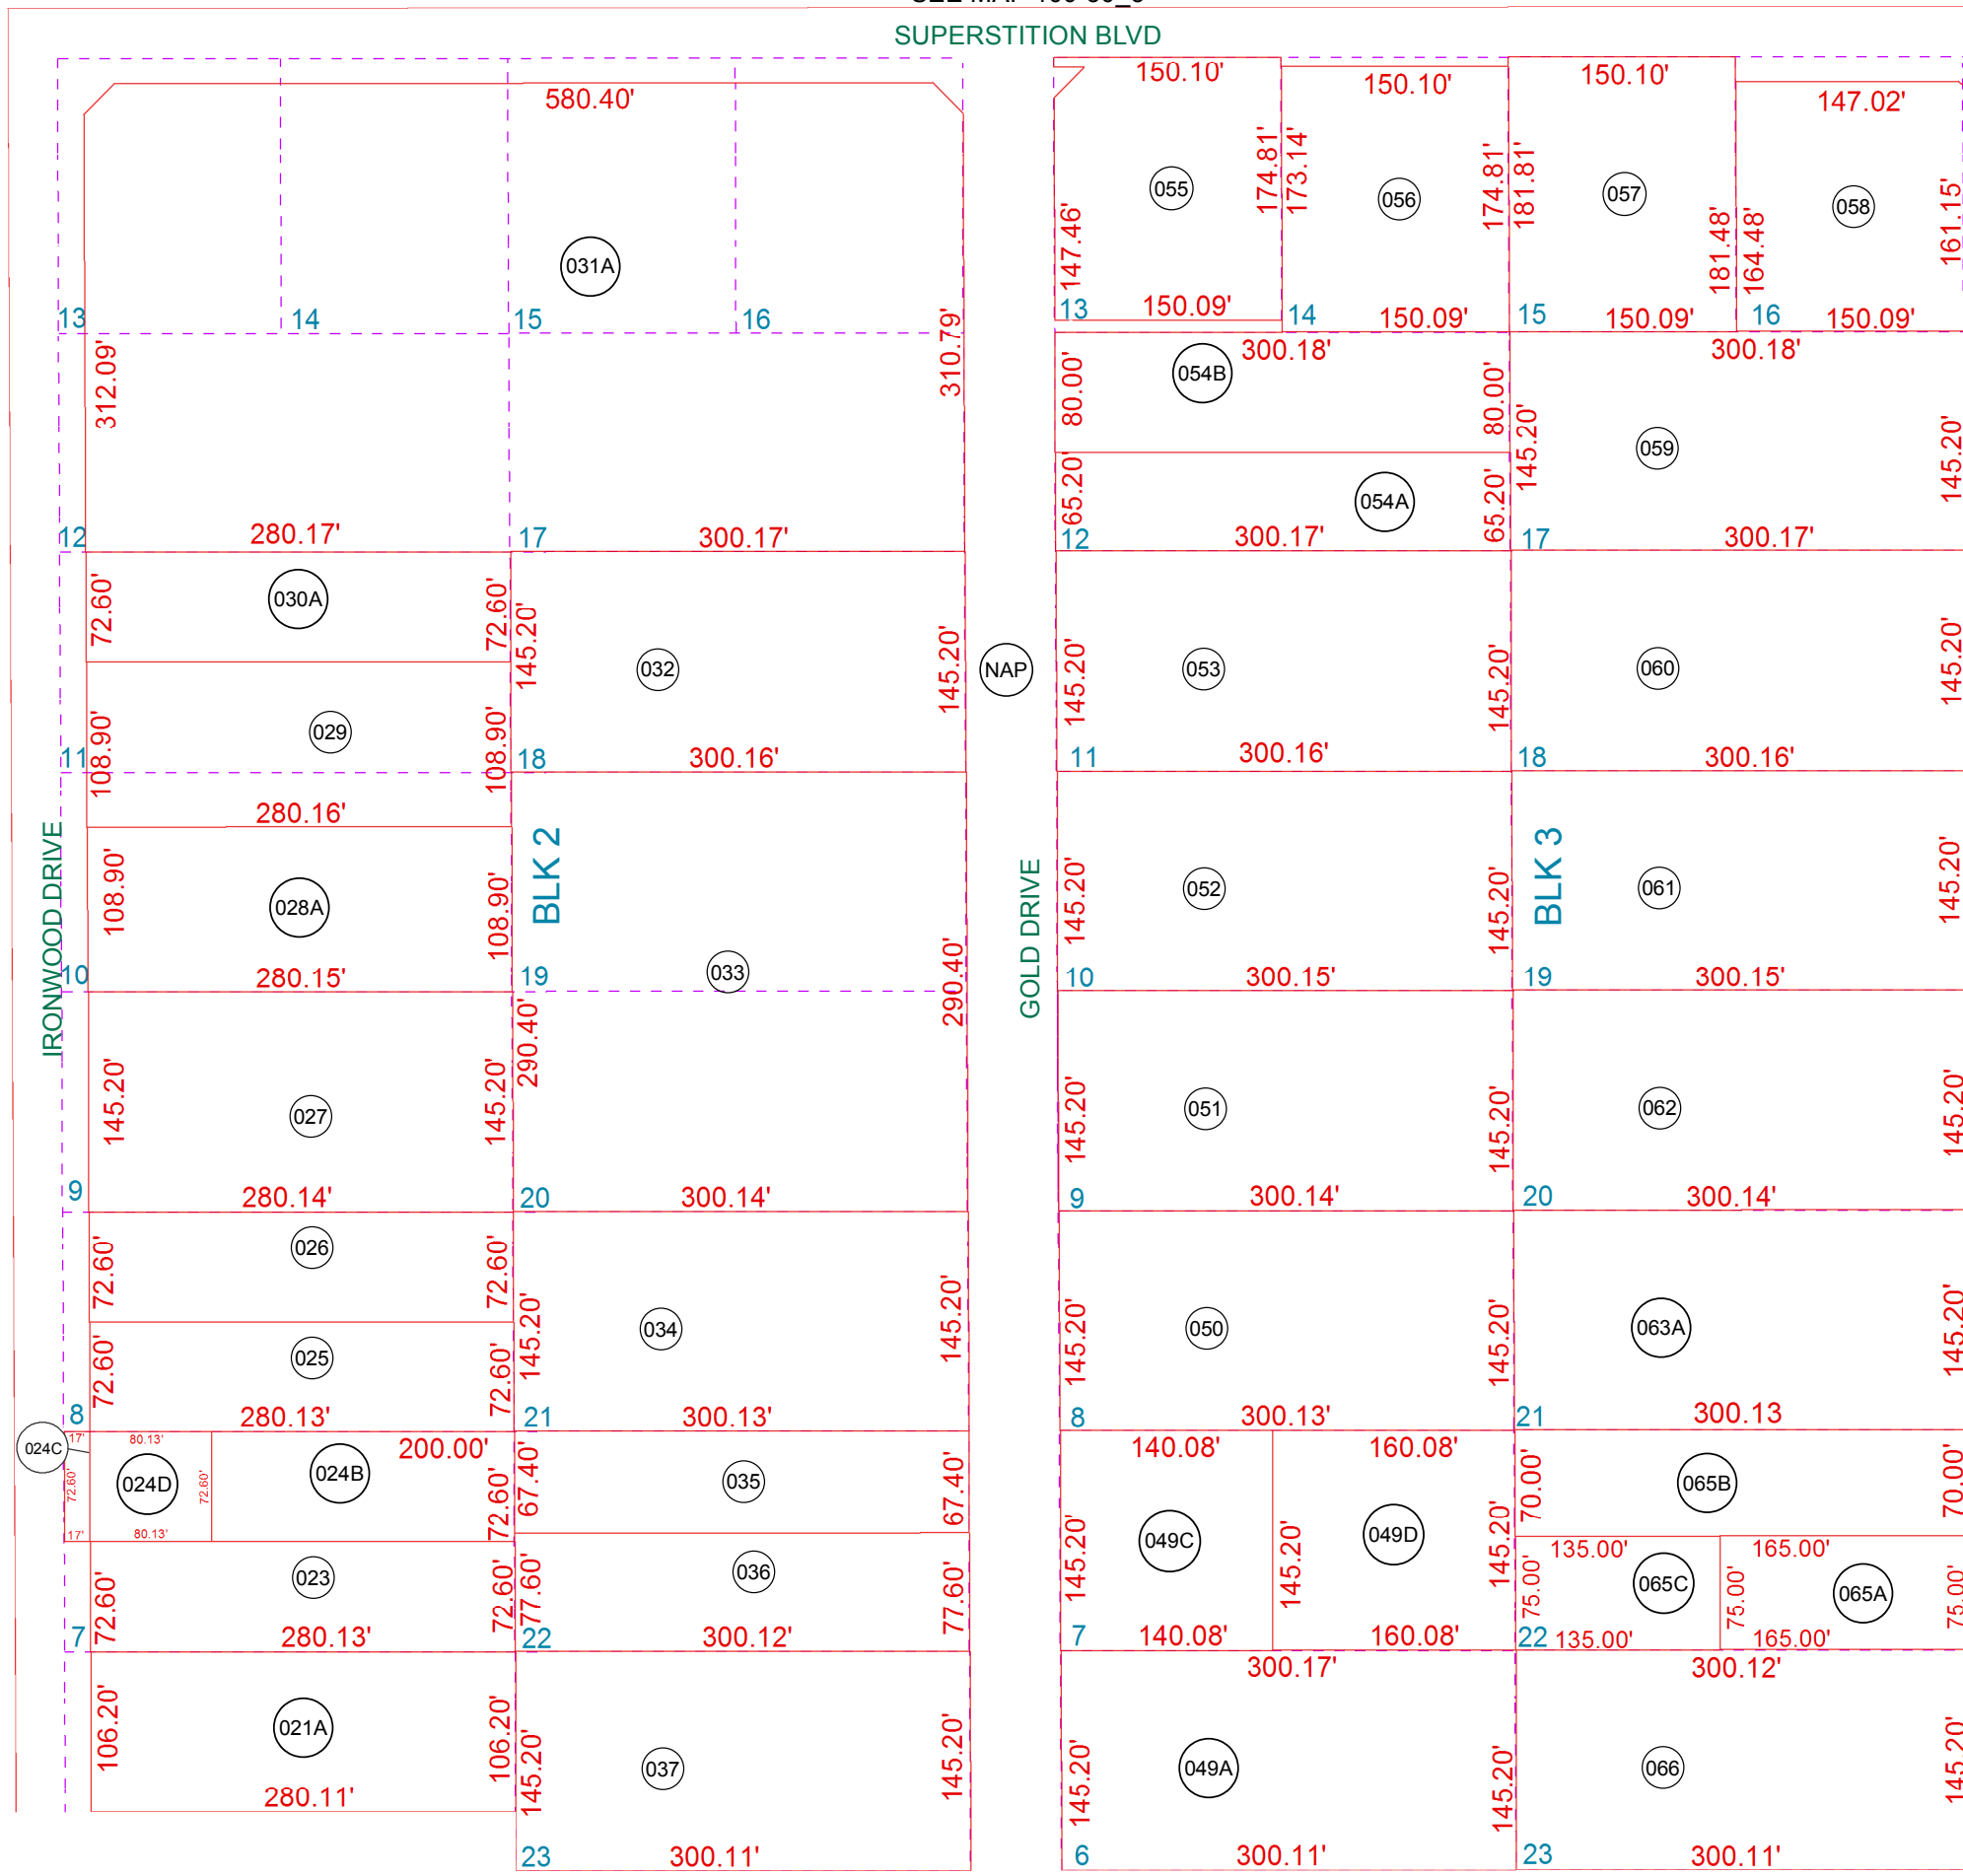

SEE MAP 100-30\_3

SUPERSTITION BLVD

SEE MAP 101-02\_2

SEE MAP 101-15\_1

BOOK - MAP

# 101-15\_2

NW NW SEC. 20 T.01N. R.08E.

APACHE ADDITION ACRES: BK 05 - PG 032

LOCATION MAPS

MARICOPA COUNTY

MARICOPA COUNTY					
6	5	4	3	2	1
7	8	9	10	11	12
18	17	16	15	14	13
19	20	21	22	23	24
30	29	28	27	26	25
31	32	33	34	35	36
SECTION					

Revised: 10/14/2016

By: **HY**

PINAL COUNTY  
*wide open opportunity*

**Pinal County Assessor**

THIS MAP DOES NOT REPRESENT A SURVEY. NO LIABILITY IS ASSUMED FOR THE ACCURACY OF THE DATA DELINEATED HEREIN, EITHER EXPRESSED OR IMPLIED BY PINAL COUNTY OR ITS EMPLOYEES. THIS MAP IS COMPILED FROM OFFICIAL RECORDS, INCLUDING PLATS, SURVEYS, RECORDED DEEDS AND CONTRACTS, AND ONLY CONTAINS INFORMATION REQUIRED FOR THE PINAL COUNTY ASSESSOR'S OFFICE PURPOSES.