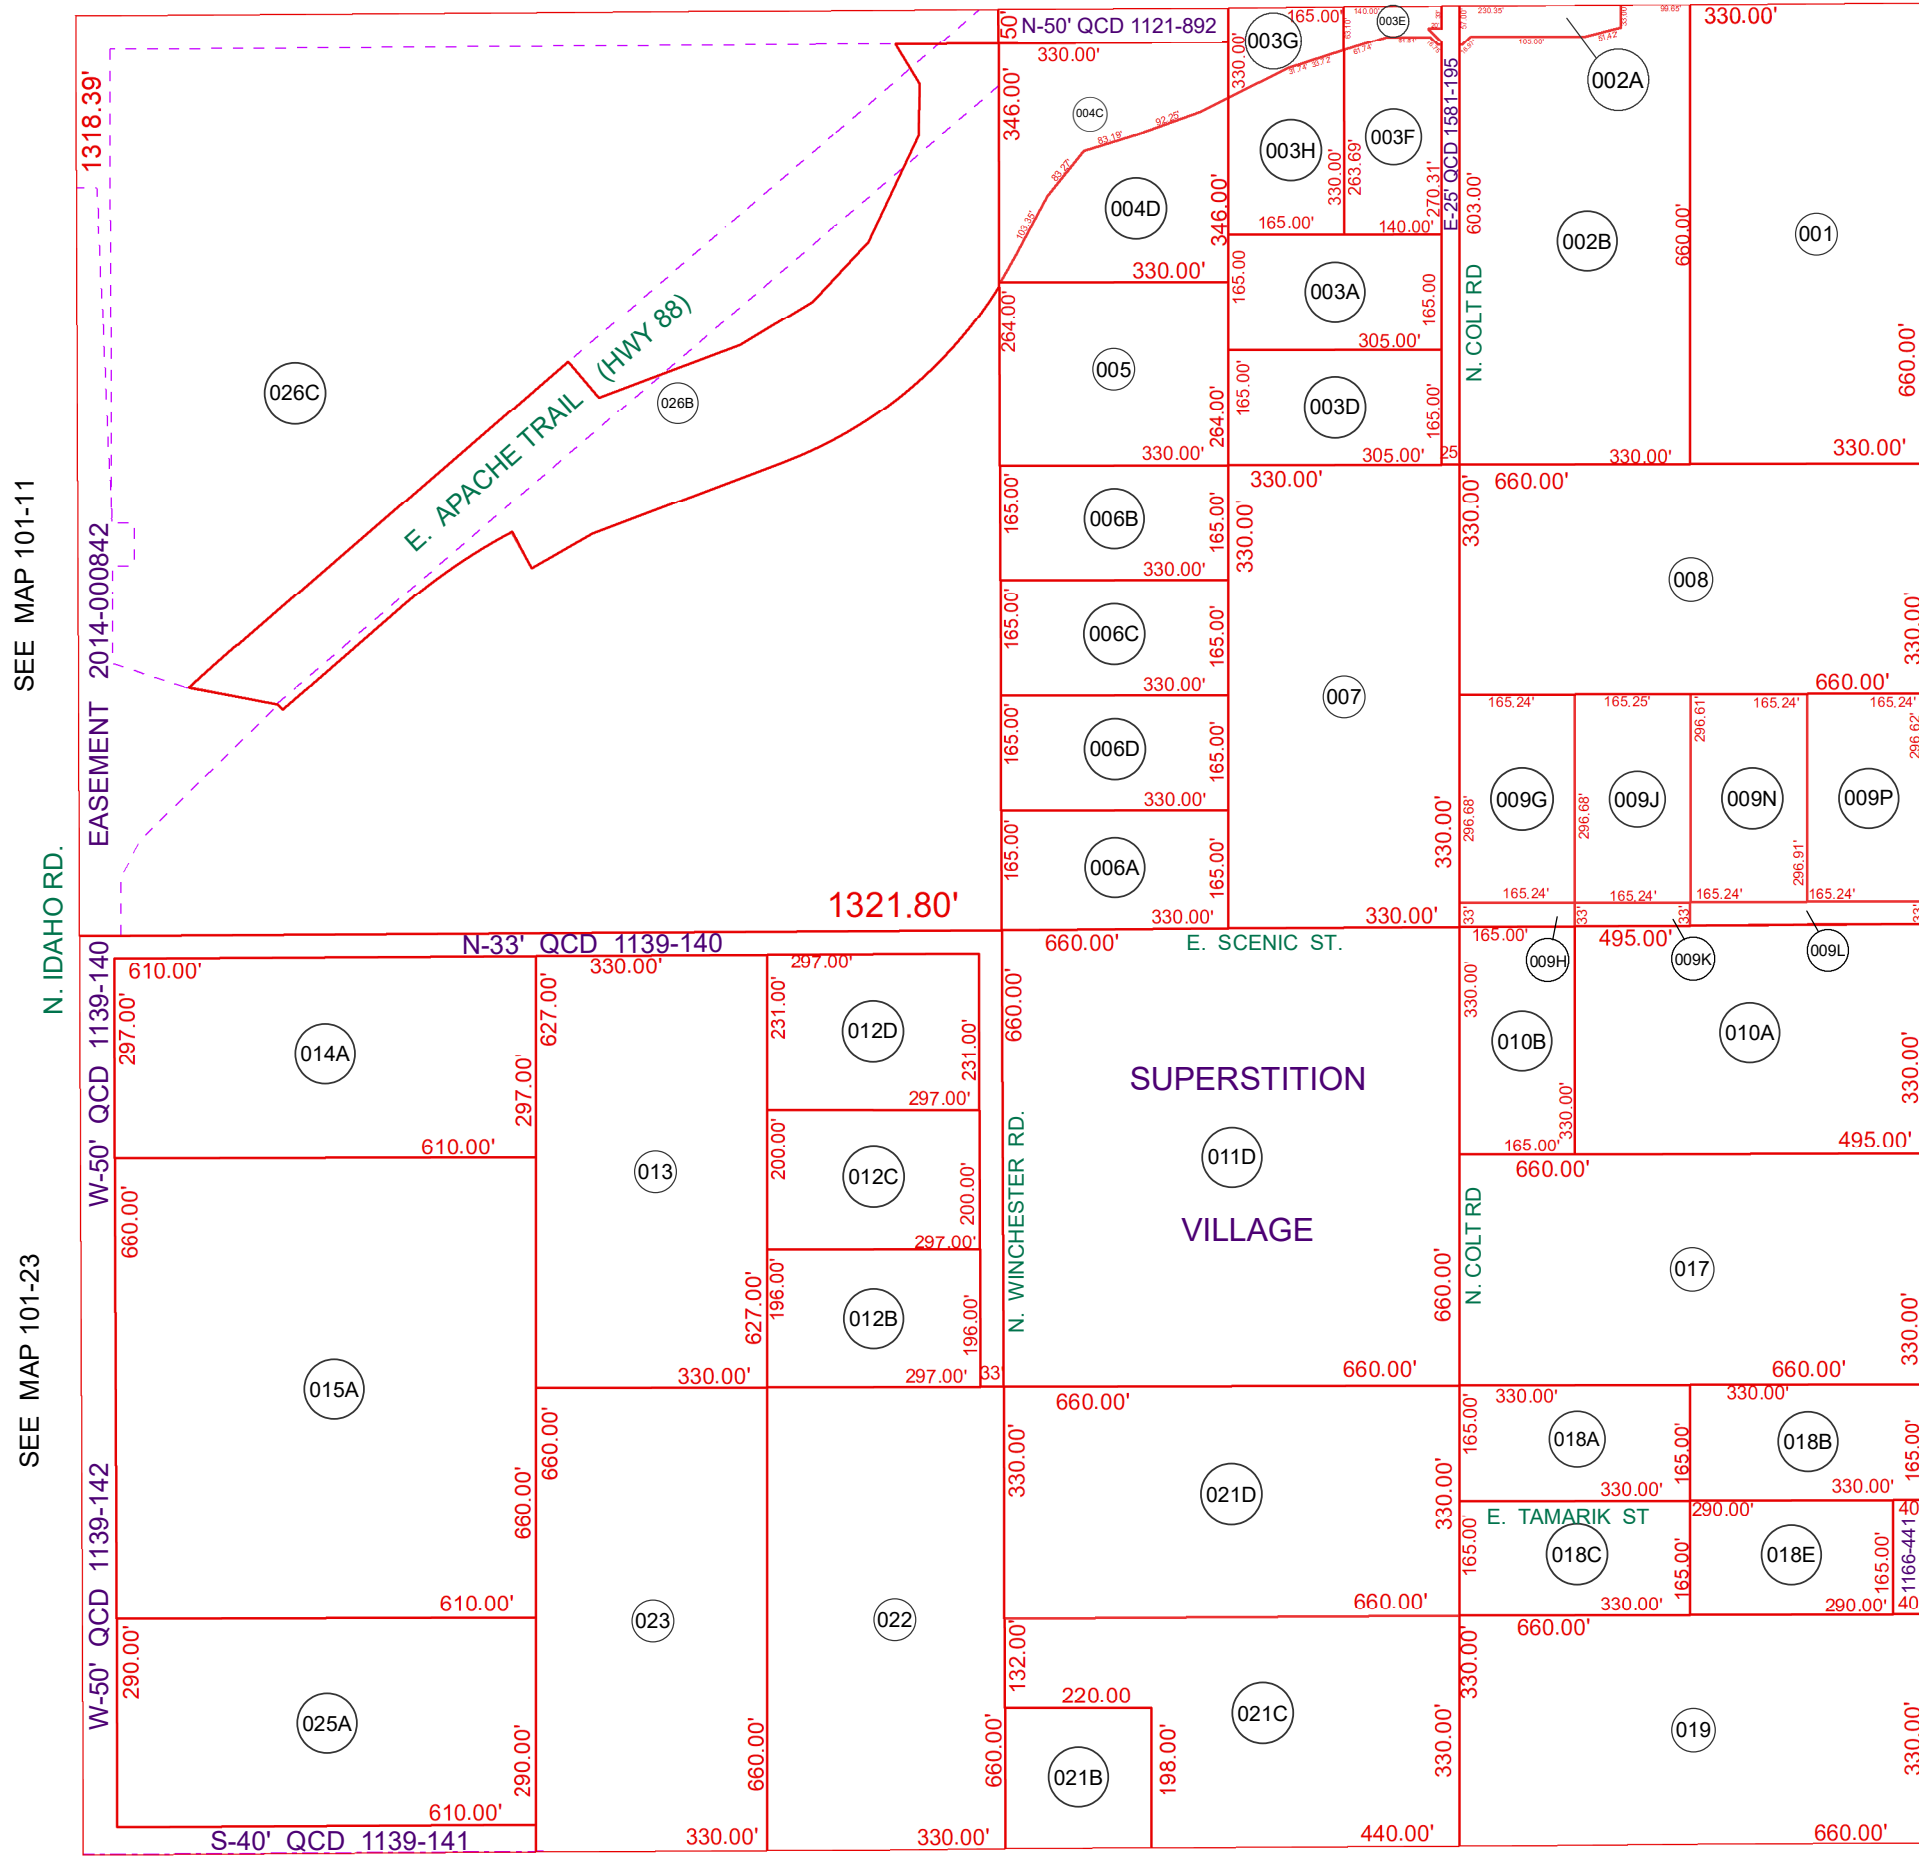

SEE MAP 100-01_1 E. SUPERSTITION BLVD.

SEE MAP 101-11

SEE MAP 101-23

SEE MAP 101-21_2

E. JUNCTION ST.

SEE MAP 101-20

SEE MAP 101-18

N. ROYAL PALM RD.

SEE MAP 101-29

BOOK - MAP
101-19
NW SEC. 21 T.01N. R.08E.

MARICOPA COUNTY

6	5	4	3	2	1
7	8	9	10	11	12
18	17	16	15	14	13
19	20	21	22	23	24
30	29	28	27	26	25
31	32	33	34	35	36

Revised: 10/8/2018
By: KG

Pinal County Assessor

THIS MAP DOES NOT REPRESENT A SURVEY. NO LIABILITY IS ASSUMED FOR THE ACCURACY OF THE DATA DELINEATED HEREIN, EITHER EXPRESSED OR IMPLIED BY PINAL COUNTY OR ITS EMPLOYEES. THIS MAP IS COMPILED FROM OFFICIAL RECORDS, INCLUDING PLATS, SURVEYS, RECORDED DEEDS AND CONTRACTS, AND ONLY CONTAINS INFORMATION REQUIRED FOR THE PINAL COUNTY ASSESSOR'S OFFICE PURPOSES.