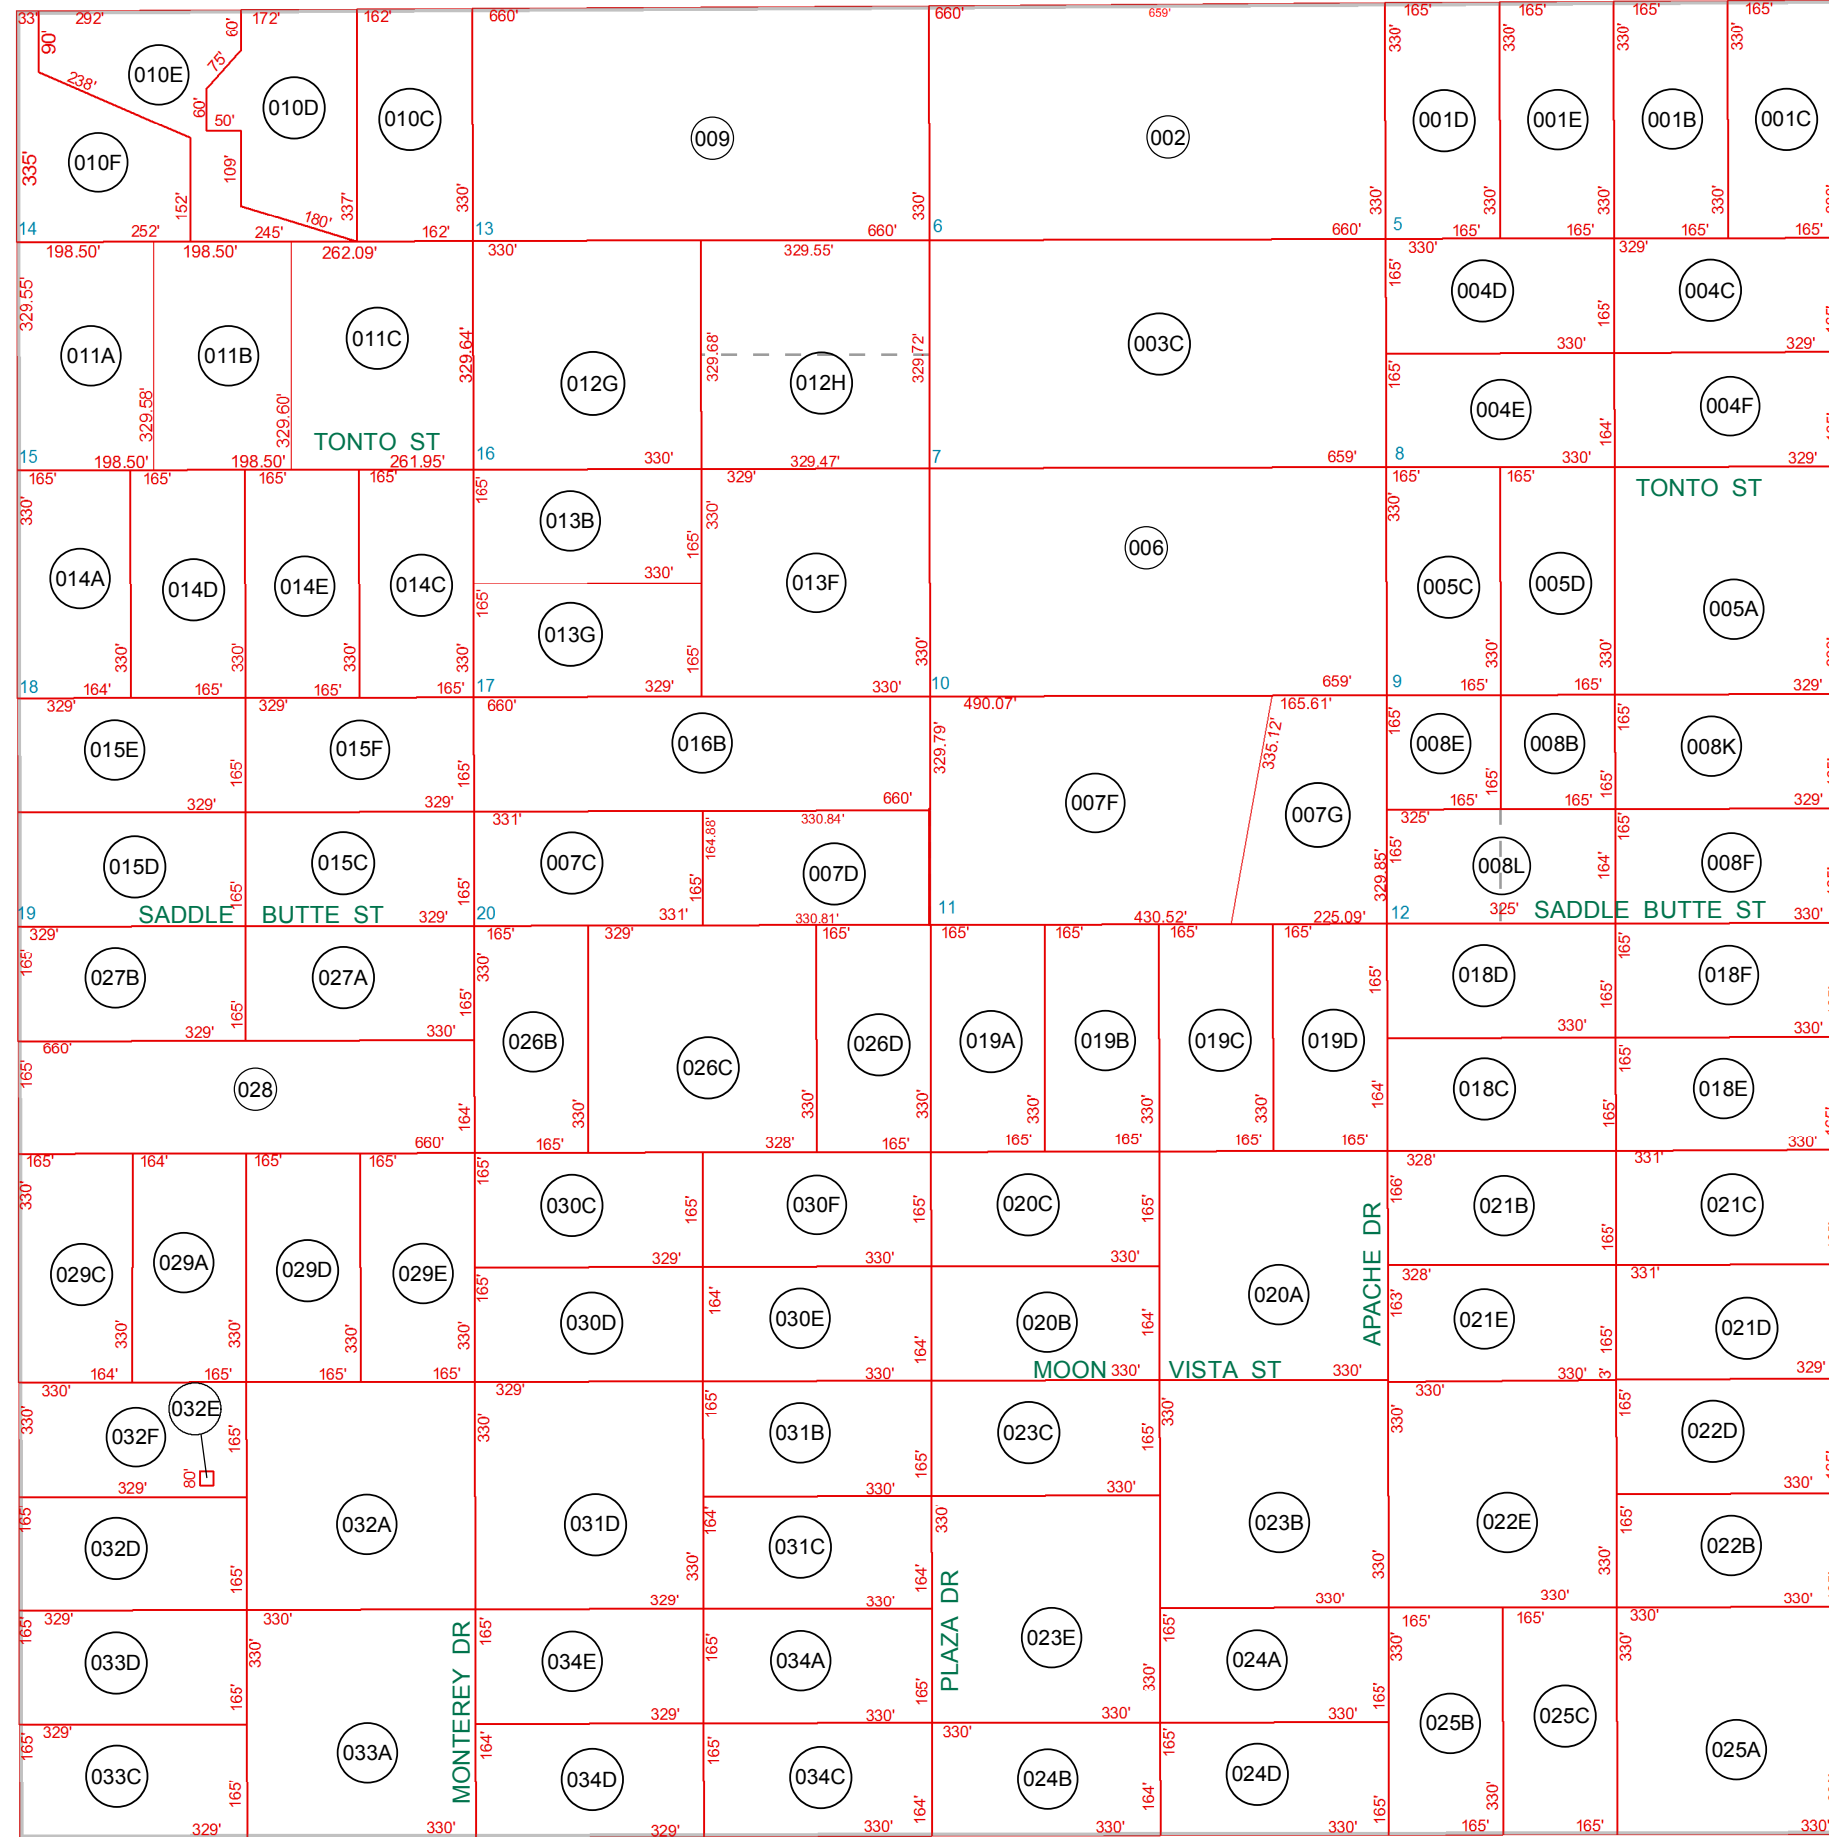

MARICOPA COUNTY
McDOWELL BLVD

SEE MAP 100-08
SAN MARCOS DR

IDAHO RD
SEE MAP 100-04

CANYON ST
SEE MAP 100-10

BOOK - MAP

100-07

NE SEC. 5 T.01N. R.08E.

LOCATION MAPS
R.E.

Revised: 6/22/2018

By: **TH**

PINAL COUNTY
WIDE OPEN OPPORTUNITY

Pinal County Assessor

THIS MAP DOES NOT REPRESENT A SURVEY. NO LIABILITY IS ASSUMED FOR THE ACCURACY OF THE DATA DELINEATED HEREIN, EITHER EXPRESSED OR IMPLIED BY PINAL COUNTY OR ITS EMPLOYEES. THIS MAP IS COMPILED FROM OFFICIAL RECORDS, INCLUDING PLATS, SURVEYS, RECORDED DEEDS AND CONTRACTS, AND ONLY CONTAINS INFORMATION REQUIRED FOR THE PINAL COUNTY ASSESSOR'S OFFICE PURPOSES.