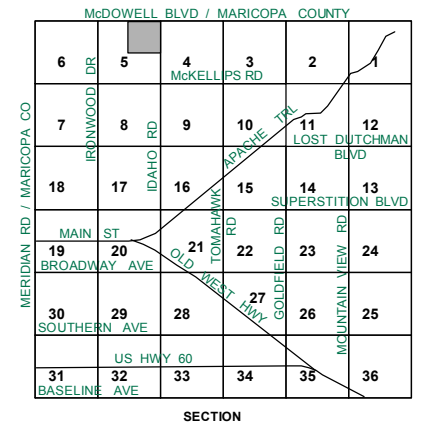

MARICOPA COUNTY
McDOWELL BLVD

SEE MAP 100-08
SAN MARCOS DR

IDAHO RD
SEE MAP 100-04

CANYON ST
SEE MAP 100-10

BOOK - MAP

100-07

NE SEC. 5 T.01N. R.08E.

LOCATION MAPS
R.E.

Revised: 6/22/2018

By: **TH**

PINAL COUNTY
WIDE OPEN OPPORTUNITY

Pinal County Assessor

THIS MAP DOES NOT REPRESENT A SURVEY. NO LIABILITY IS ASSUMED FOR THE ACCURACY OF THE DATA DELINEATED HEREIN, EITHER EXPRESSED OR IMPLIED BY PINAL COUNTY OR ITS EMPLOYEES. THIS MAP IS COMPILED FROM OFFICIAL RECORDS, INCLUDING PLATS, SURVEYS, RECORDED DEEDS AND CONTRACTS, AND ONLY CONTAINS INFORMATION REQUIRED FOR THE PINAL COUNTY ASSESSOR'S OFFICE PURPOSES.