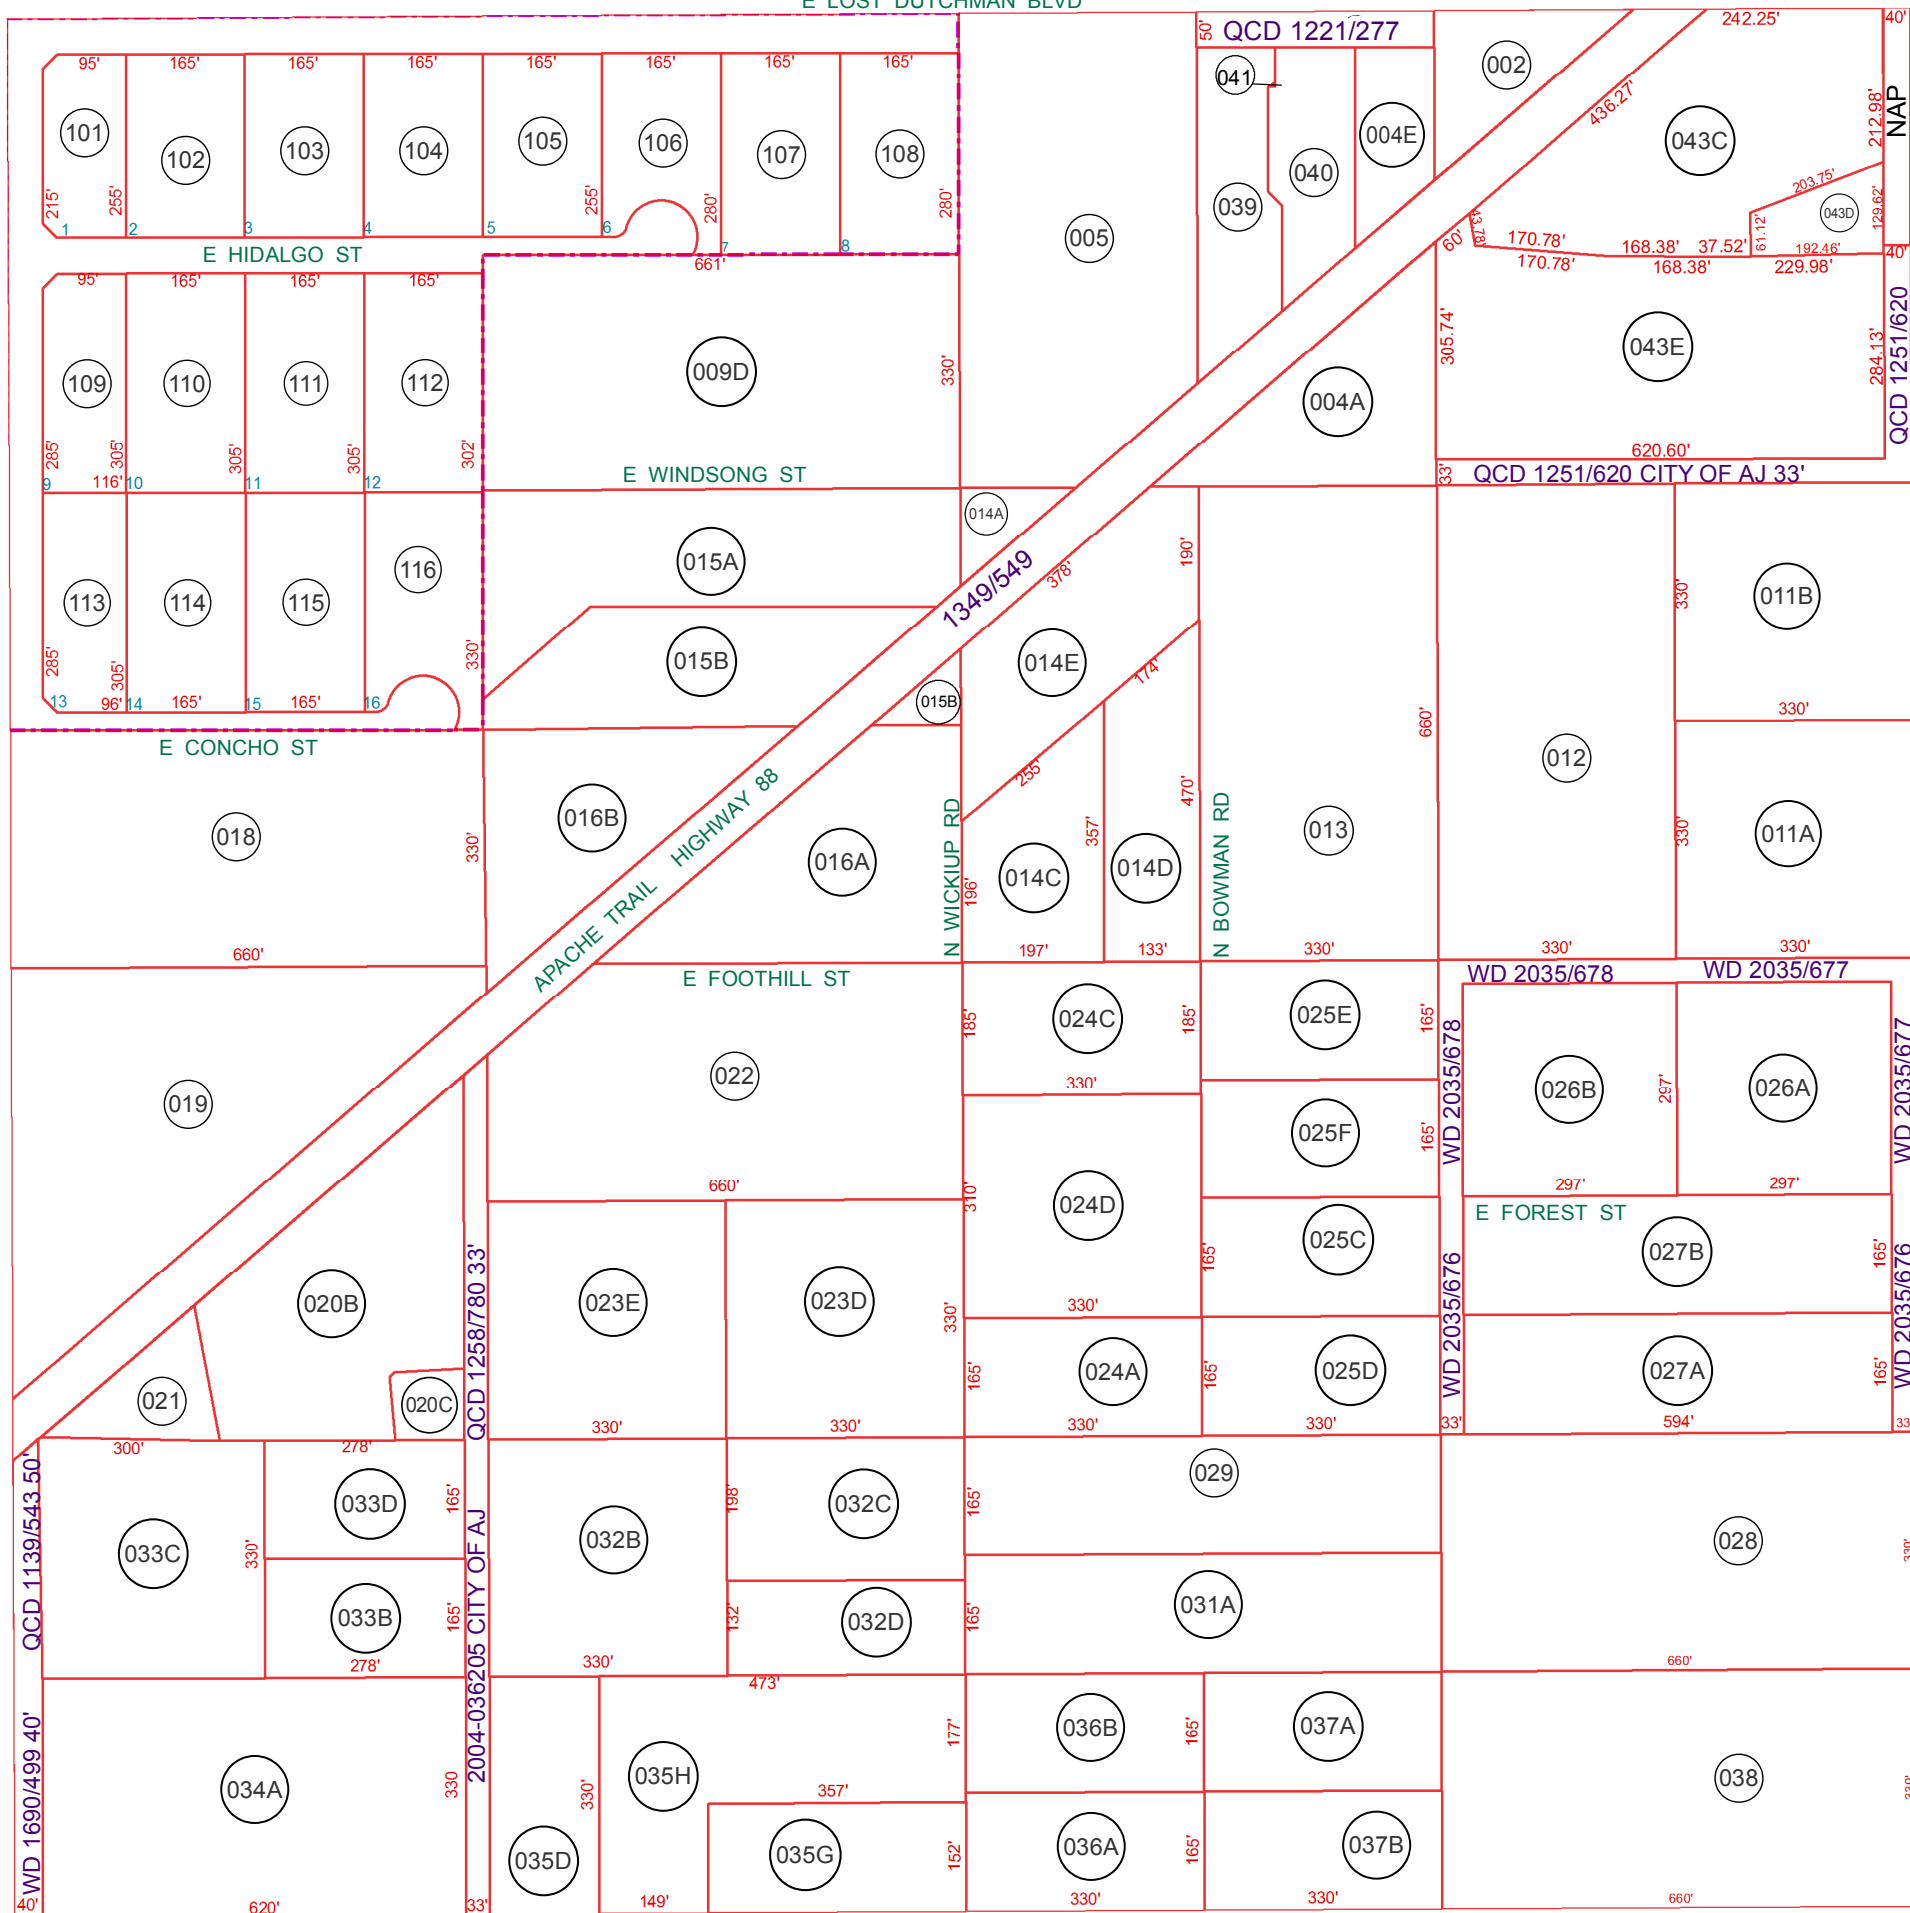

SEE MAP 100-01

E LOST DUTCHMAN BLVD

SEE MAP 100-01

N TOMAHAWK RD

E TEPEE ST

SEE MAP 100-26

BOOK - MAP

100-25

NW SEC. 15 T.01N. R.08E.

**SUPERSTITION MOUNTAIN ESTATES
CAB G - SLIDE 164**

**CANCELLED PARCELS FOR
SUPERSTITION MTN EST:
100-25-006, 007, 008, 017**

LOCATION MAPS
R.E.

Revised: 3/12/2018

By: **TH**

PINAL COUNTY

WIDE OPEN OPPORTUNITY

Pinal County Assessor

THIS MAP DOES NOT REPRESENT A SURVEY. NO LIABILITY IS ASSUMED FOR THE ACCURACY OF THE DATA DELINEATED HEREIN, EITHER EXPRESSED OR IMPLIED BY PINAL COUNTY OR ITS EMPLOYEES. THIS MAP IS COMPILED FROM OFFICIAL RECORDS, INCLUDING PLATS, SURVEYS, RECORDED DEEDS AND CONTRACTS, AND ONLY CONTAINS INFORMATION REQUIRED FOR THE PINAL COUNTY ASSESSOR'S OFFICE PURPOSES.