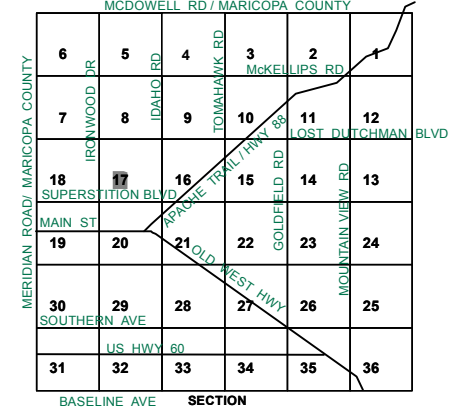

SEE MAP 100-29
TEEPEE ST.

SEE MAP 100-30_2
VALLEY DR.

SEE MAP 100-30_4
ROUNDUP ST.

BOOK - MAP

100-30_1

NE SW SEC. 17 T.01N. R.08E.

LOCATION MAPS
R.E.

TOWNSHIP

MCDOWELL RD / MARICOPA COUNTY

Revised: 12/12/2014

By: **MBG**

PINAL COUNTY
wide open opportunity

Pinal County Assessor

THIS MAP DOES NOT REPRESENT A SURVEY. NO LIABILITY IS ASSUMED FOR THE ACCURACY OF THE DATA DELINEATED HEREIN, EITHER EXPRESSED OR IMPLIED BY PINAL COUNTY OR ITS EMPLOYEES. THIS MAP IS COMPILED FROM OFFICIAL RECORDS, INCLUDING PLATS, SURVEYS, RECORDED DEEDS AND CONTRACTS, AND ONLY CONTAINS INFORMATION REQUIRED FOR THE PINAL COUNTY ASSESSOR'S OFFICE PURPOSES.