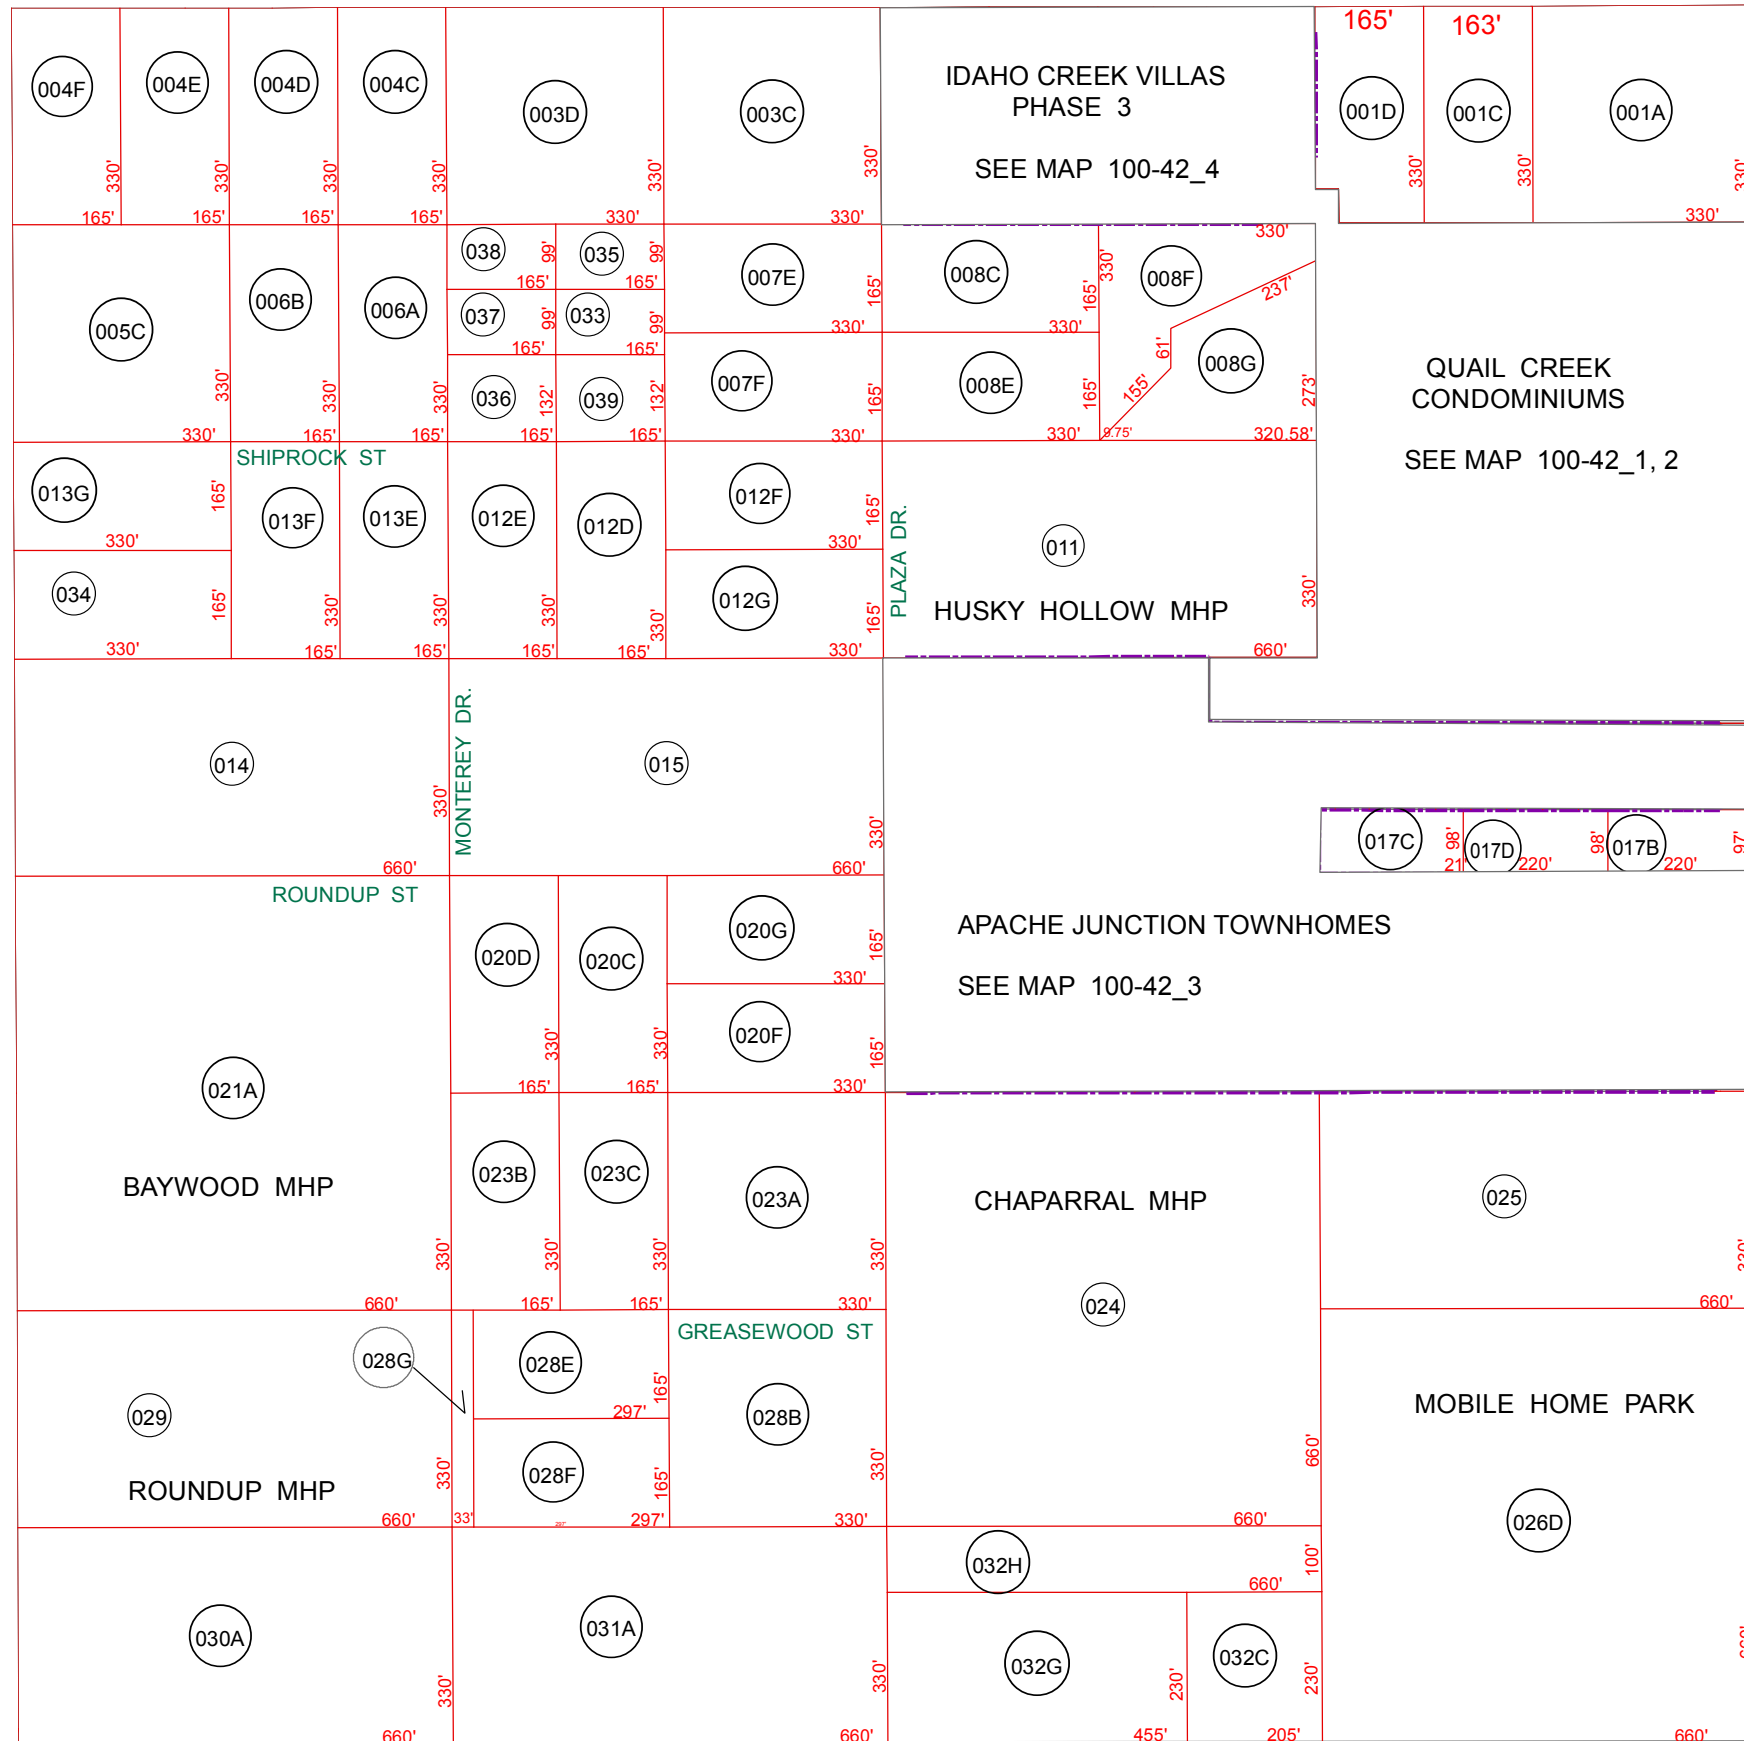

SEE MAP 100-28

TEEPEE ST

SUPERSTITION ST.

SEE MAP 100-11

SEE MAP 100-30_1

SAN MARCOS DR

SEE MAP 100-01

IDAHO RD

BOOK - MAP

100-31

SE SEC. 17 T.01N. R.08E.

LOCATION MAPS
R.E.

6	5	4	3	2	1
7	8	9	10	11	12
18	17	16	15	14	13
19	20	21	22	23	24
30	29	28	27	26	25
31	32	33	34	35	36

SECTION

Revised: 01/25/2013

By: **MBG**

PINAL COUNTY
wide open opportunity

Pinal County Assessor

THIS MAP DOES NOT REPRESENT A SURVEY. NO LIABILITY IS ASSUMED FOR THE ACCURACY OF THE DATA DELINEATED HEREIN, EITHER EXPRESSED OR IMPLIED BY PINAL COUNTY OR ITS EMPLOYEES. THIS MAP IS COMPILED FROM OFFICIAL RECORDS, INCLUDING PLATS, SURVEYS, RECORDED DEEDS AND CONTRACTS, AND ONLY CONTAINS INFORMATION REQUIRED FOR THE PINAL COUNTY ASSESSOR'S OFFICE PURPOSES.