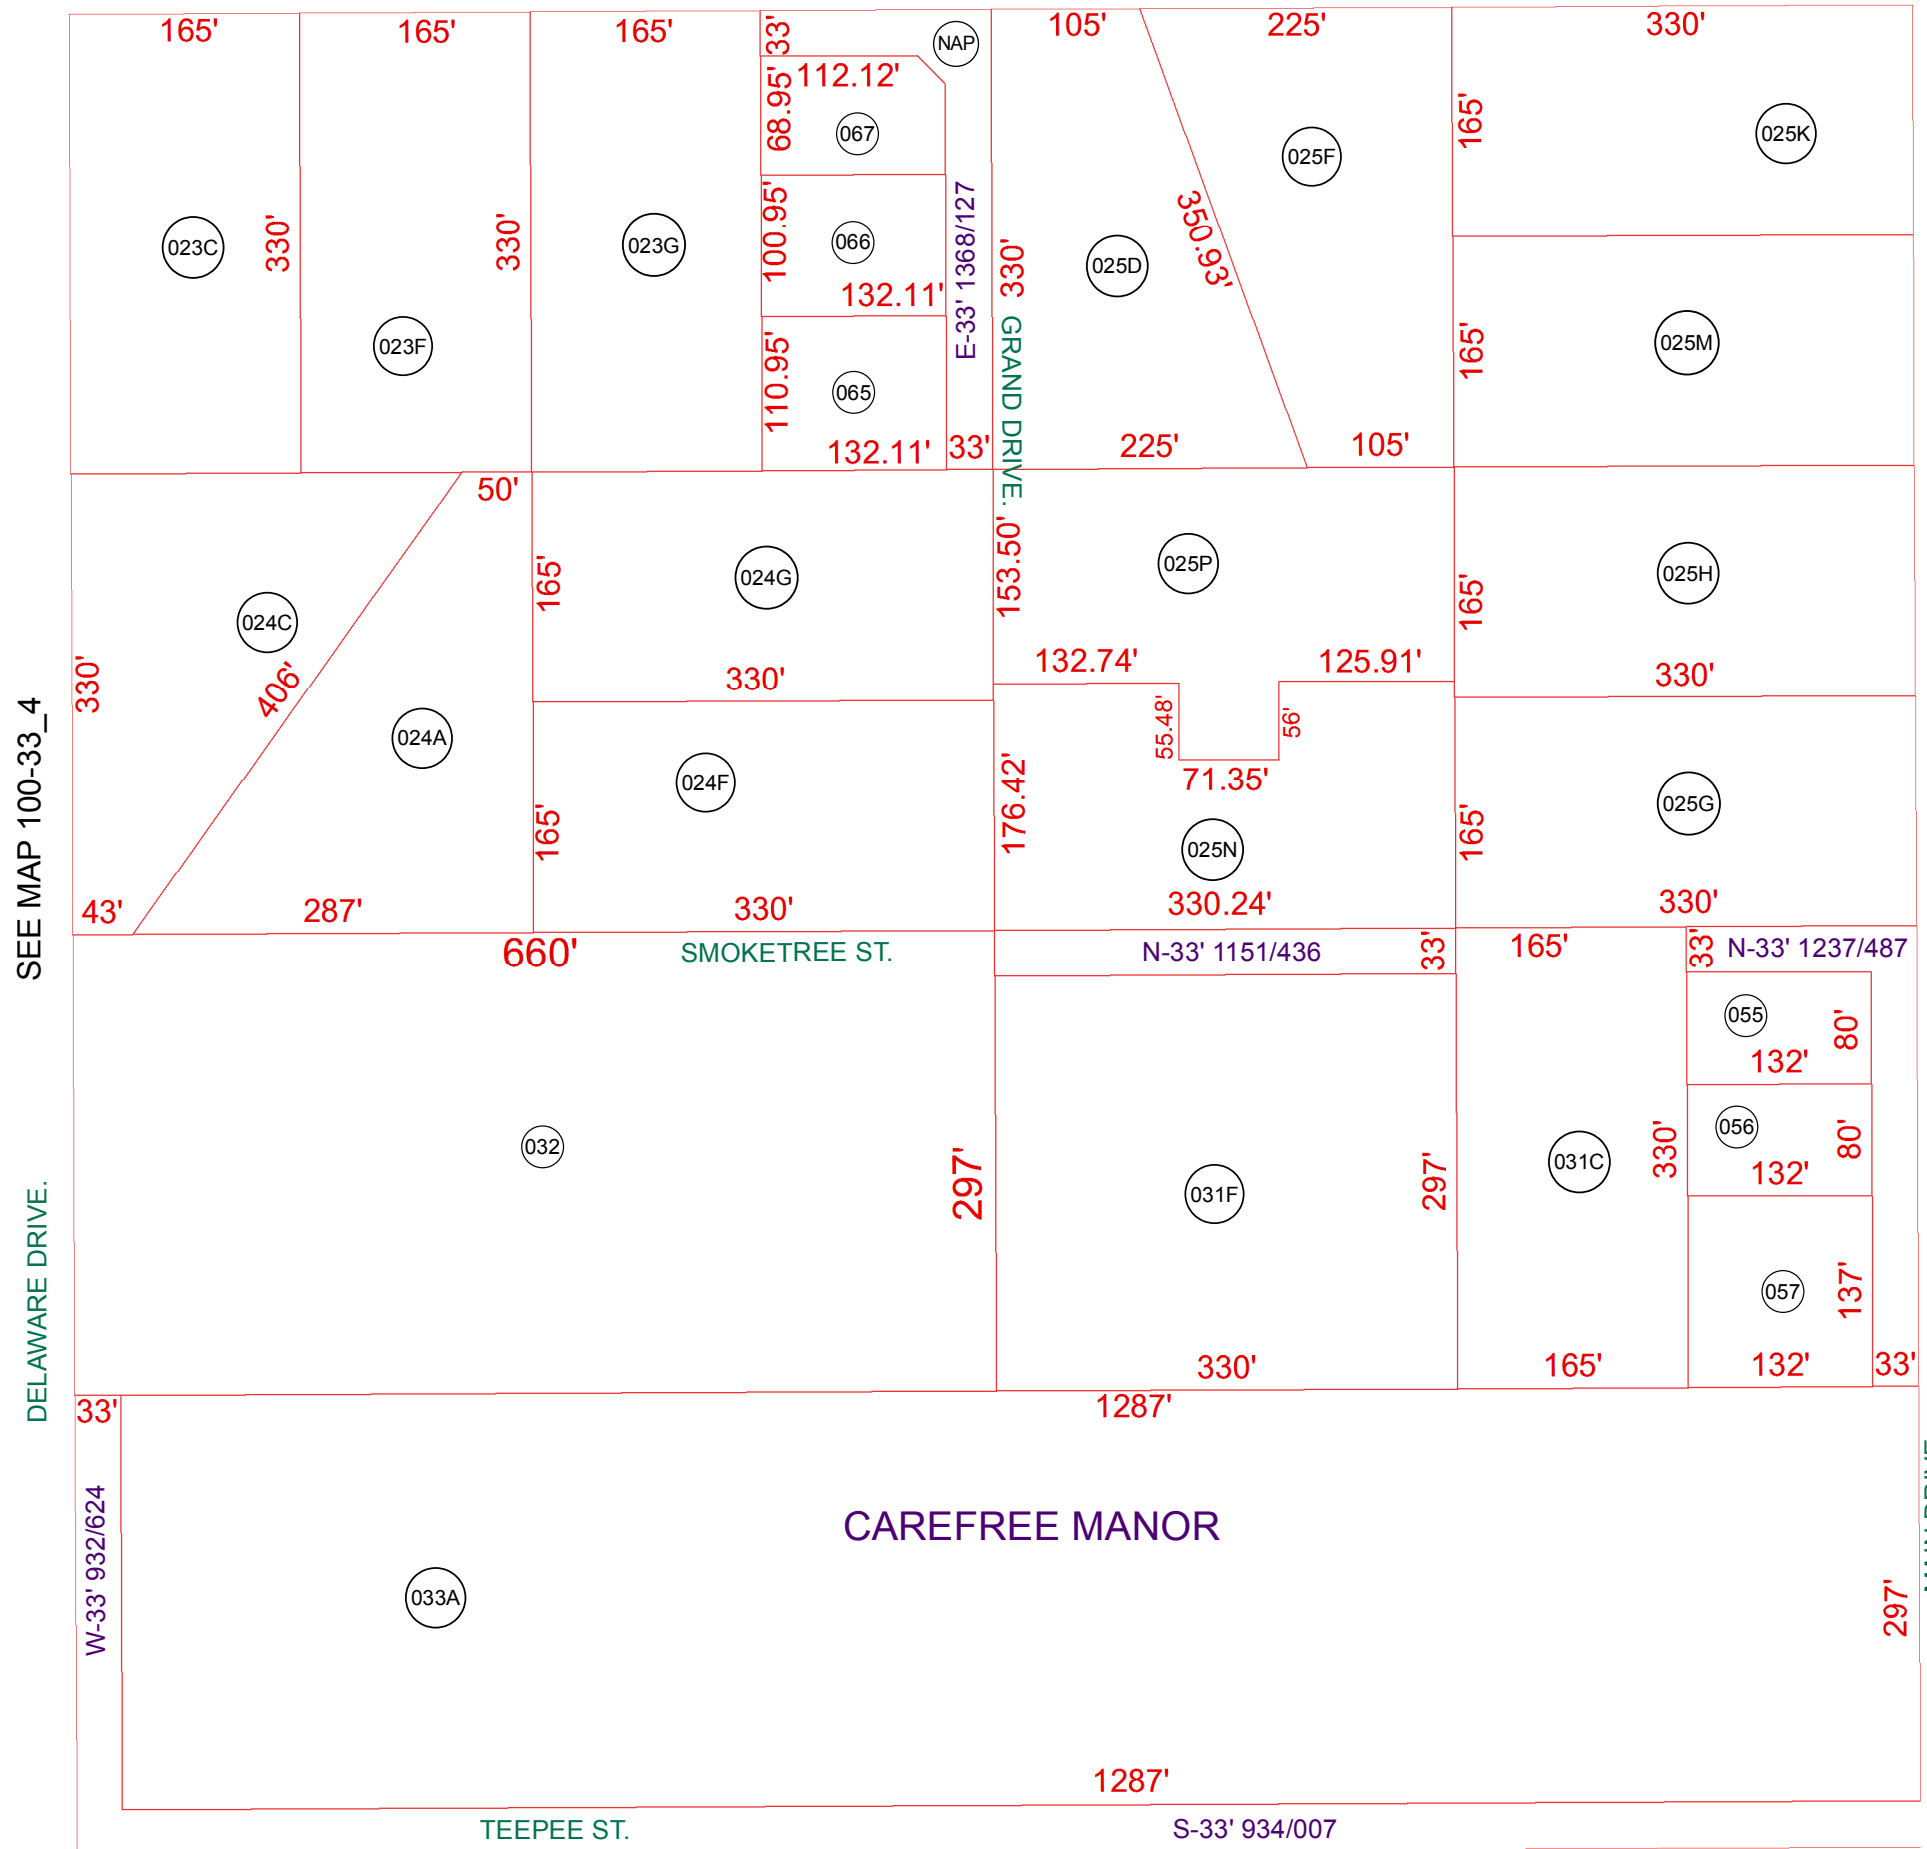

SEE MAP 100-32_2

FOOTHILL ST.

SEE MAP 100-33_4

DELAWARE DRIVE.

SEE MAP 100-32_4

MAIN DRIVE.

SEE MAP 100-35_2

BOOK - MAP

100-32_3

SW NE SEC. 18 T.01N. R.08E.

LOCATION MAPS
R.E.

TOWNSHIP

MARICOPA COUNTY

MARICOPA COUNTY					
McDOWELL BLVD					
6	5	4	3	2	1
MCKELLIPS BLVD					
7	8	9	10	11	12
LOST DUTCHMAN BLVD					
18	17	16	15	14	13
SUPERSTITION BLVD					
19	20	21	22	23	24
MOUNTAIN VIEW RD					
30	29	28	27	26	25
SOUTHERN AVE					
31	32	33	34	35	36
BASELINE AVE					
SECTION					

Revised: 6/27/2017

By: **KG**

PINAL COUNTY
wide open opportunity

Pinal County Assessor

THIS MAP DOES NOT REPRESENT A SURVEY. NO LIABILITY IS ASSUMED FOR THE ACCURACY OF THE DATA DELINEATED HEREIN, EITHER EXPRESSED OR IMPLIED BY PINAL COUNTY OR ITS EMPLOYEES. THIS MAP IS COMPILED FROM OFFICIAL RECORDS, INCLUDING PLATS, SURVEYS, RECORDED DEEDS AND CONTRACTS, AND ONLY CONTAINS INFORMATION REQUIRED FOR THE PINAL COUNTY ASSESSOR'S OFFICE PURPOSES.